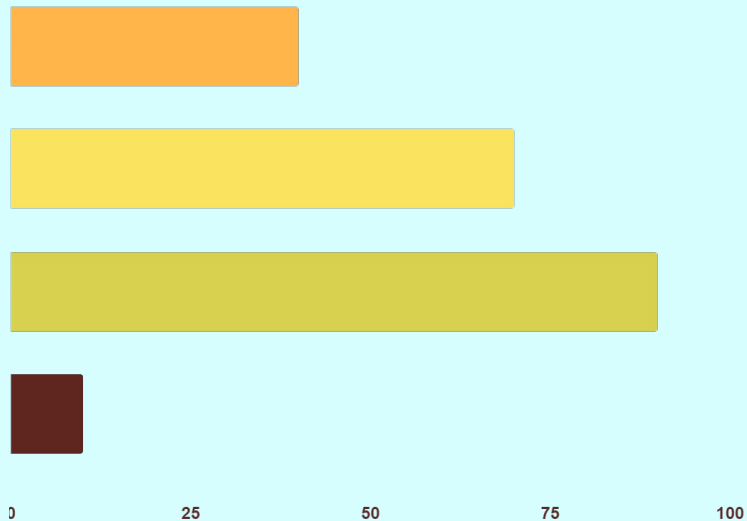

Roadside zoo

Venus is the second planet from the Sun

Aquaria

Saturn is composed of hydrogen and helium

Zoo types differences

	Aquaria	Safari	Petting
Animal	Mercury is the smallest planet	Venus has a beautiful name but is very hot	The Sun is the big star we orbit
Shelters	Jupiter is the biggest planet of them all	Neptune is very far from the Sun	Despite being red, Mars is a cold place
Animal care	Saturn is the planet with many rings	The Earth is where we all live	Mercury is the smallest planet

Popularity of different zoos

Follow the link in the graph to modify its data and then paste the new one here. **For more info, click here**

40%

Mercury

It's the closest planet to the Sun

70%

Venus

Venus has a beautiful name