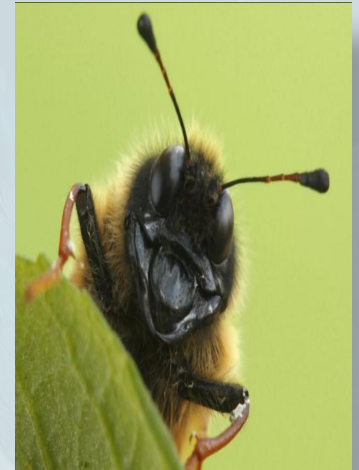

ANIMALS' BODY PARTS FLASHCARDS

BY_ELENA_VRUBLEVSKA

WINGS

JAW

POUC

SNOUT

SPINE

OUTGROWT

STRIPES

SPOTS

BEAK

FANG

TUSKS

TRUN

WHISKER

TAIL

FEATHER

FUR

MANE

ANTLER

HORN

ANTENNA

SHEL

HUMP

GILL

SCAL

FINS

CLAWS

FLIPPER

PA

TALON

HOOVE