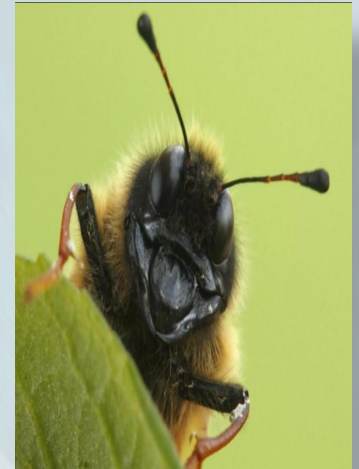

ANIMALS' BODY PARTS FLASHCARDS

BY_ELENA_VRUBLEVSKA

WINGS

JAW

POUC

SNOUT

SPINE

OUTGROWT

STRIPES

SPOTS

BEAK

FANG

TUSKS

TRUN

WHISKER

TAIL

FEATHER

FUR

MANE

ANTLER

HORN

ANTENNA

SHELL

HUMP

GILL

SCALE

FINS

CLAWS

FLIPPER

PA

TALON

HOOVE