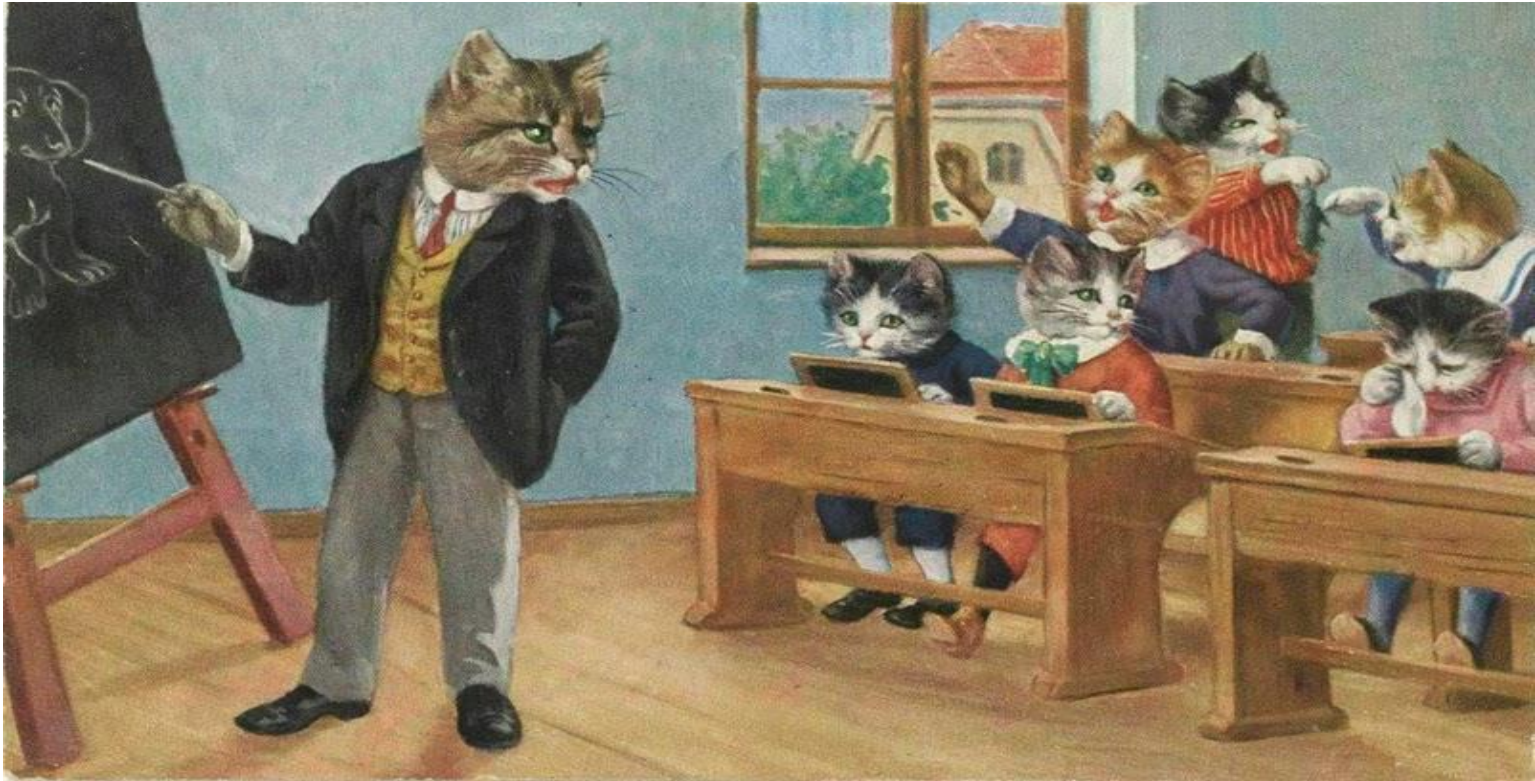

ANIMALS SCHOOL

The End

A vintage-style film reel background with a dark brown, textured surface. The words "The End" are written in a white, stylized, cursive font with a black outline, centered on the reel. A faint "dreamstime" watermark is visible behind the text. The reel has several concentric circles and some scratches and dust marks.