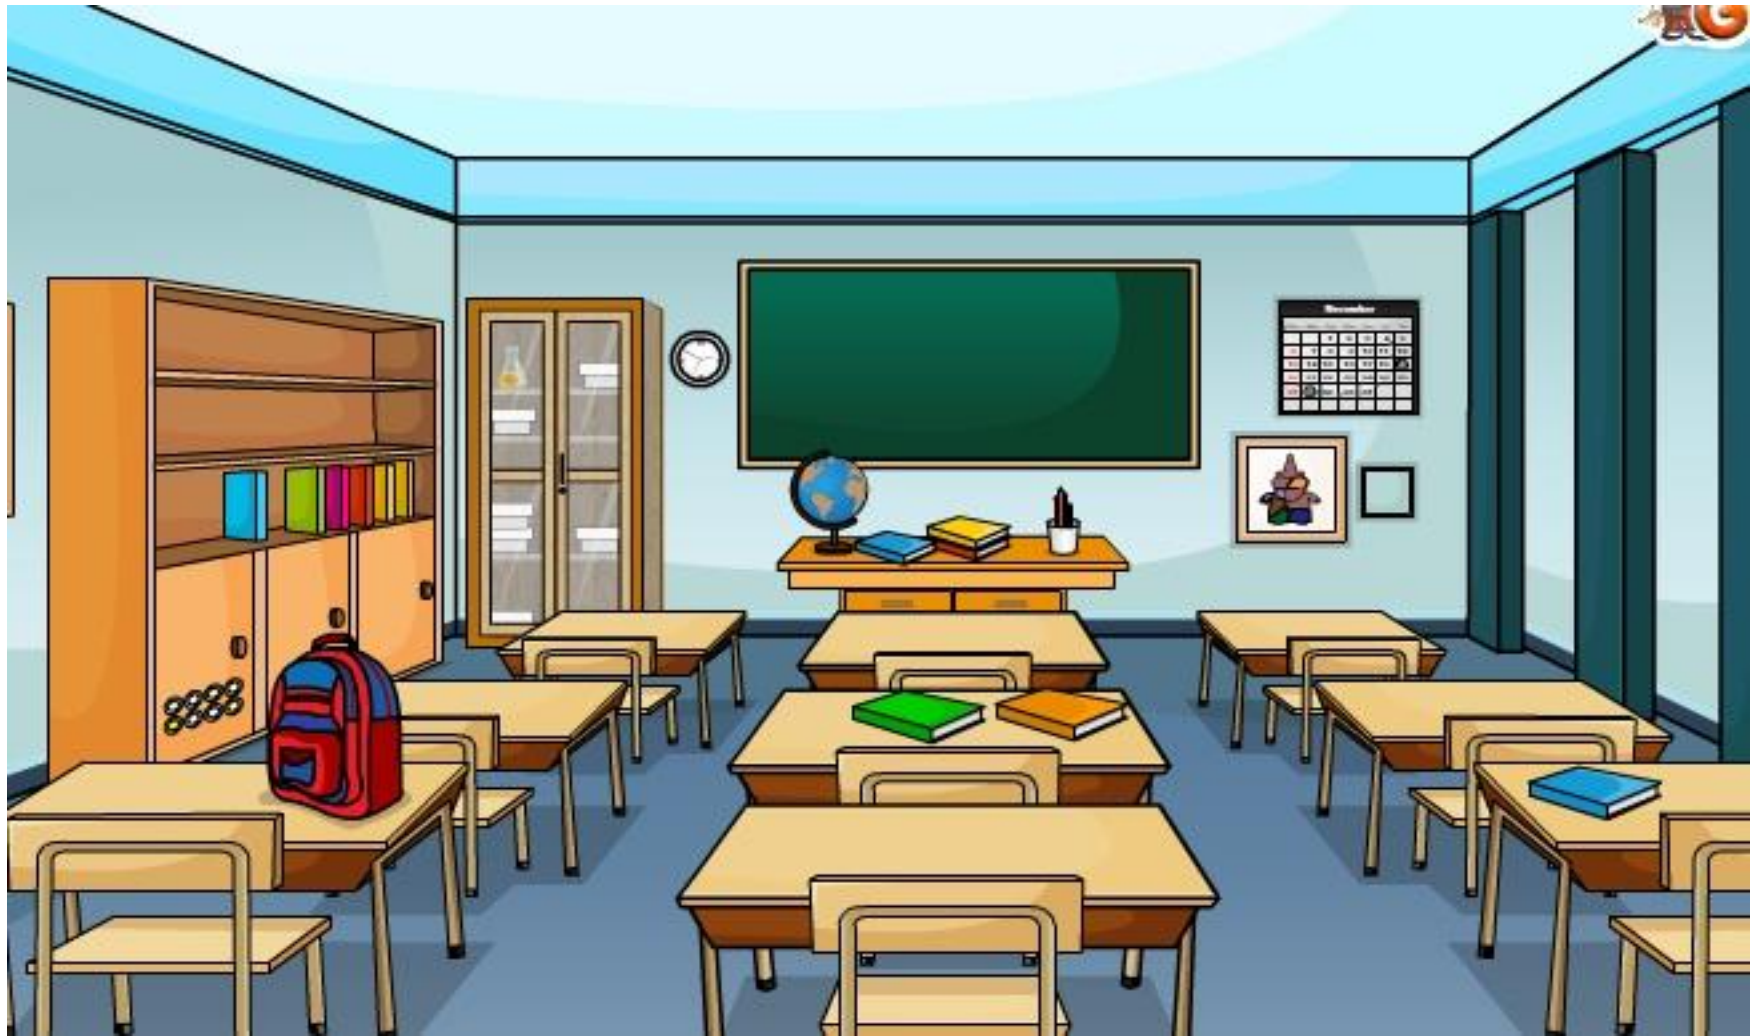

ANIMALS SCHOOL

The End

A vintage-style film reel background with a dark brown, textured surface. The words "The End" are written in a white, stylized, cursive font with a black outline, centered on the reel. A faint "dreamstime" watermark is visible behind the text. The reel has several concentric circles and some scratches and dust marks.