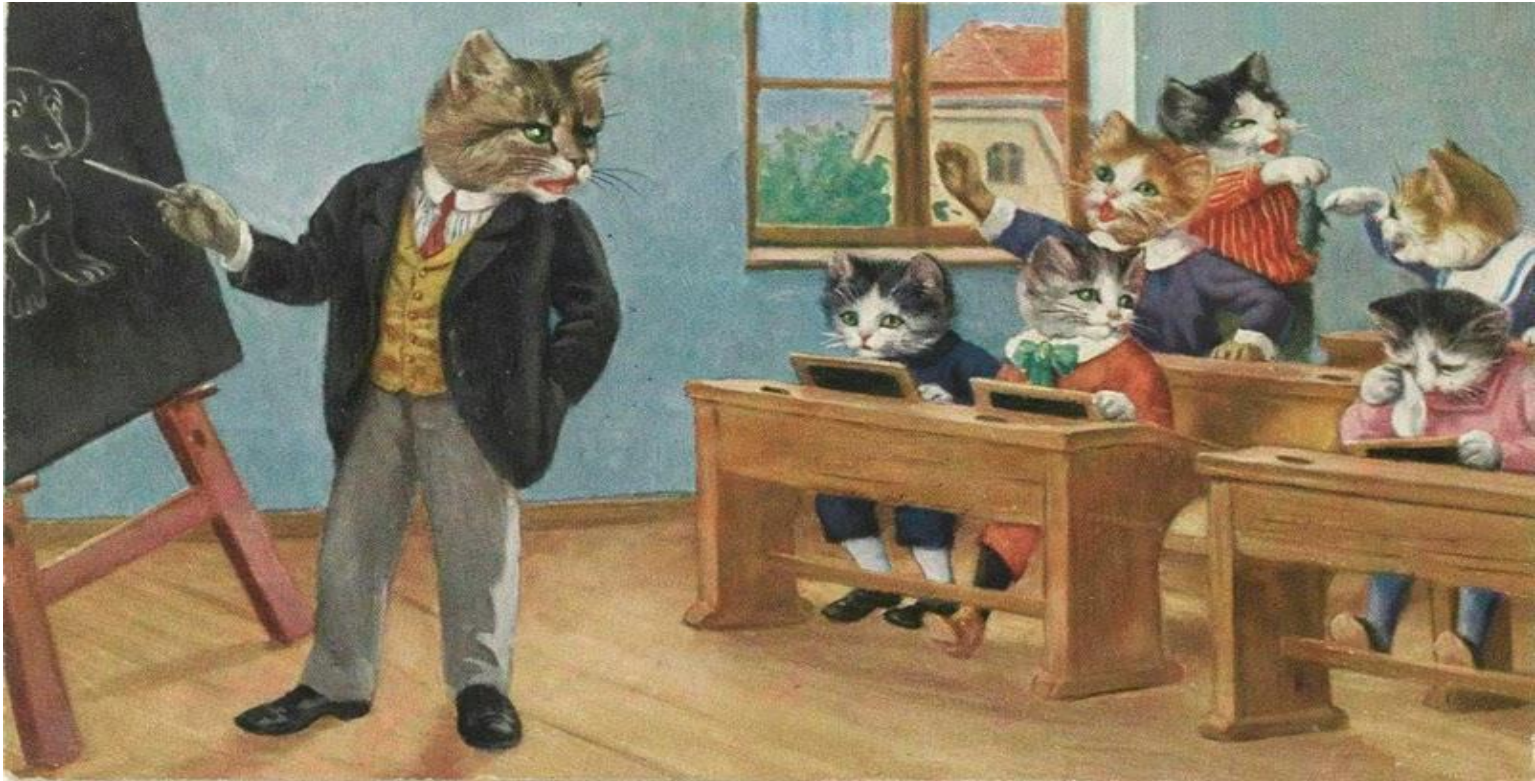

ANIMALS SCHOOL

The End

A vintage-style background featuring a dark brown, circular, concentric pattern resembling a film reel or a target. The text "The End" is written in a white, stylized, cursive font with a black outline, centered over the dark center of the pattern. A faint "dreamstime" watermark is visible behind the text. The overall image has a grainy, aged appearance with some scratches and dust specks.