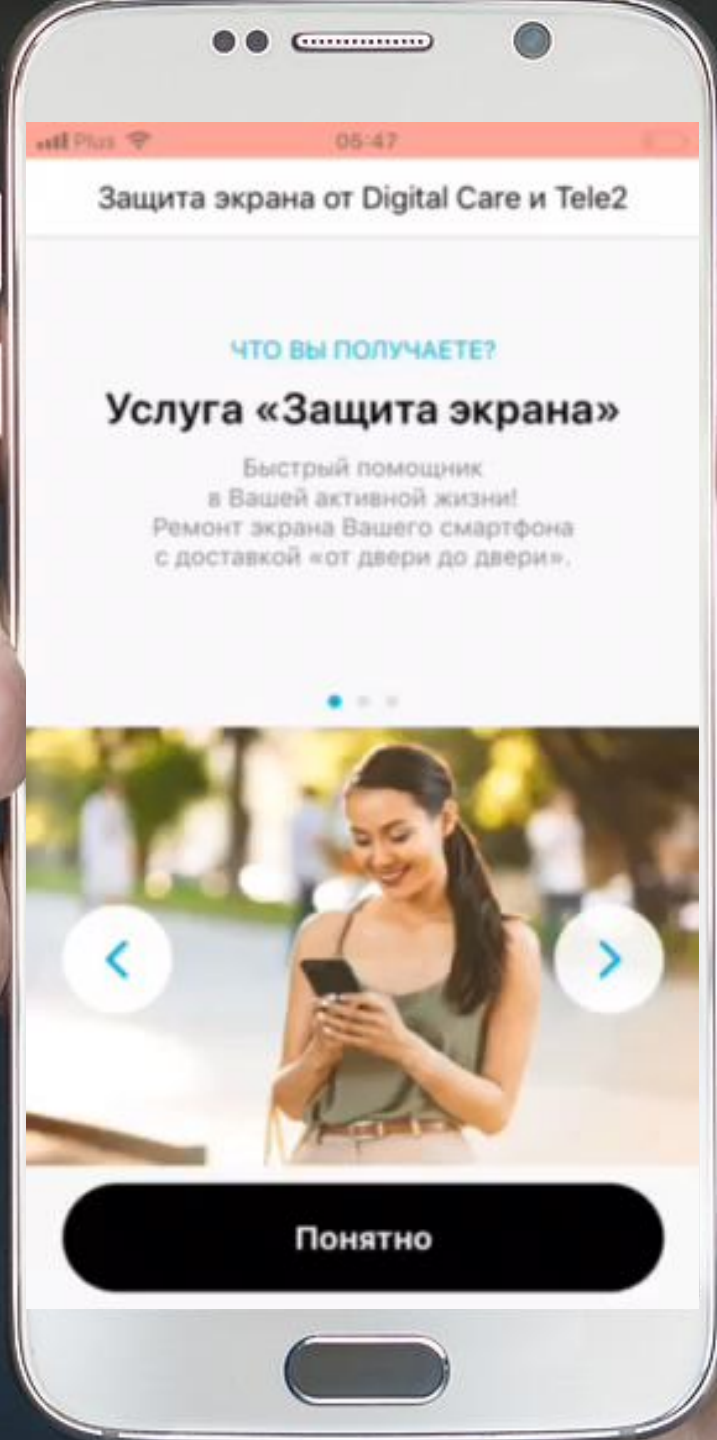

Защита экрана

Digital Care для Теле2

Взгляните, как это
выглядит вживую.

A blue-toned photograph of a business meeting. Several people are silhouetted against a large window with vertical blinds. A bright light source, likely the sun, is positioned in the center of the window, creating a lens flare. The people are seated around a long table, and their reflections are visible on the glossy floor. On the far right, three people are standing and talking. The overall atmosphere is professional and collaborative.