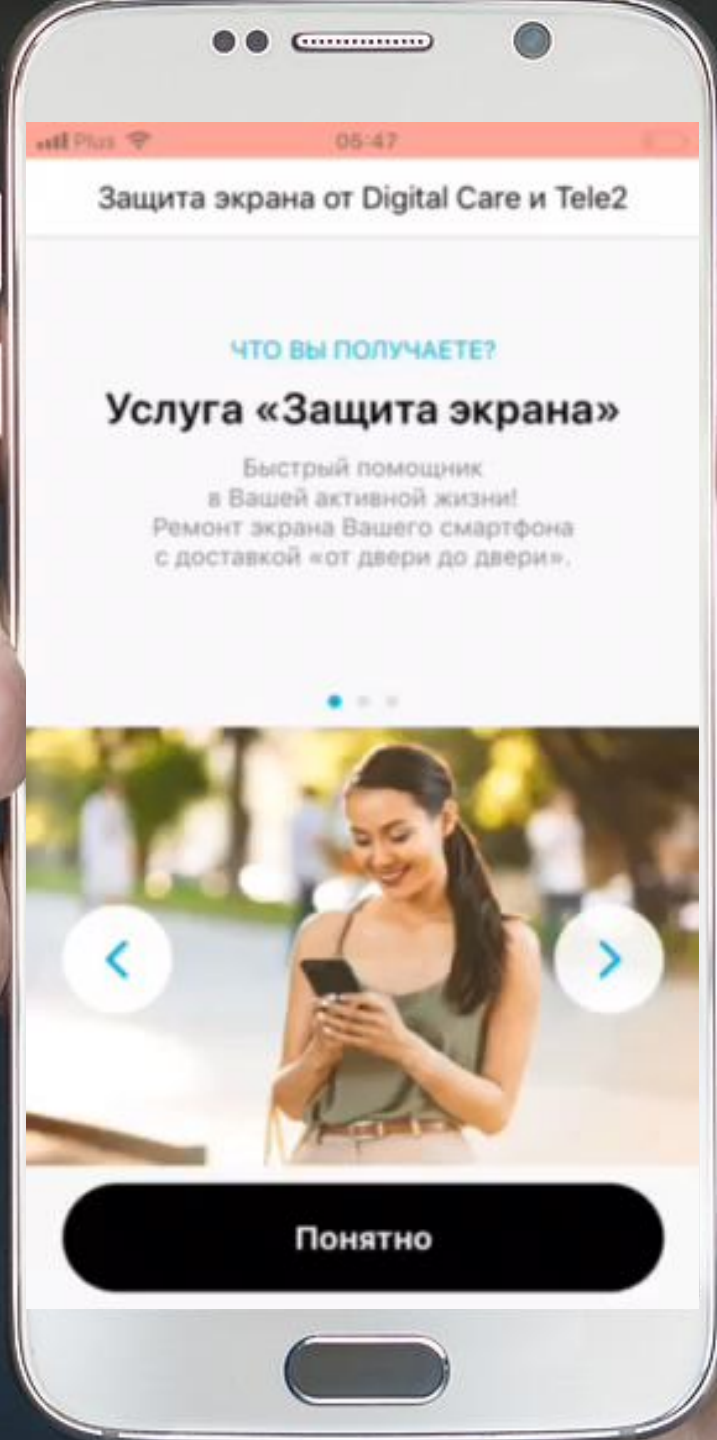

Защита экрана

Digital Care для Теле2

Взгляните, как это
выглядит вживую.

A blue-toned photograph of a business meeting. Several people are silhouetted against a large window with vertical blinds. The sun is shining through the window, creating a bright lens flare. The people are sitting around a long table, some looking at documents. On the right, two people are standing and talking. The floor is highly reflective, showing a clear mirror image of the people and the window. A dark grey diagonal shape is overlaid on the left side of the image, containing white text.