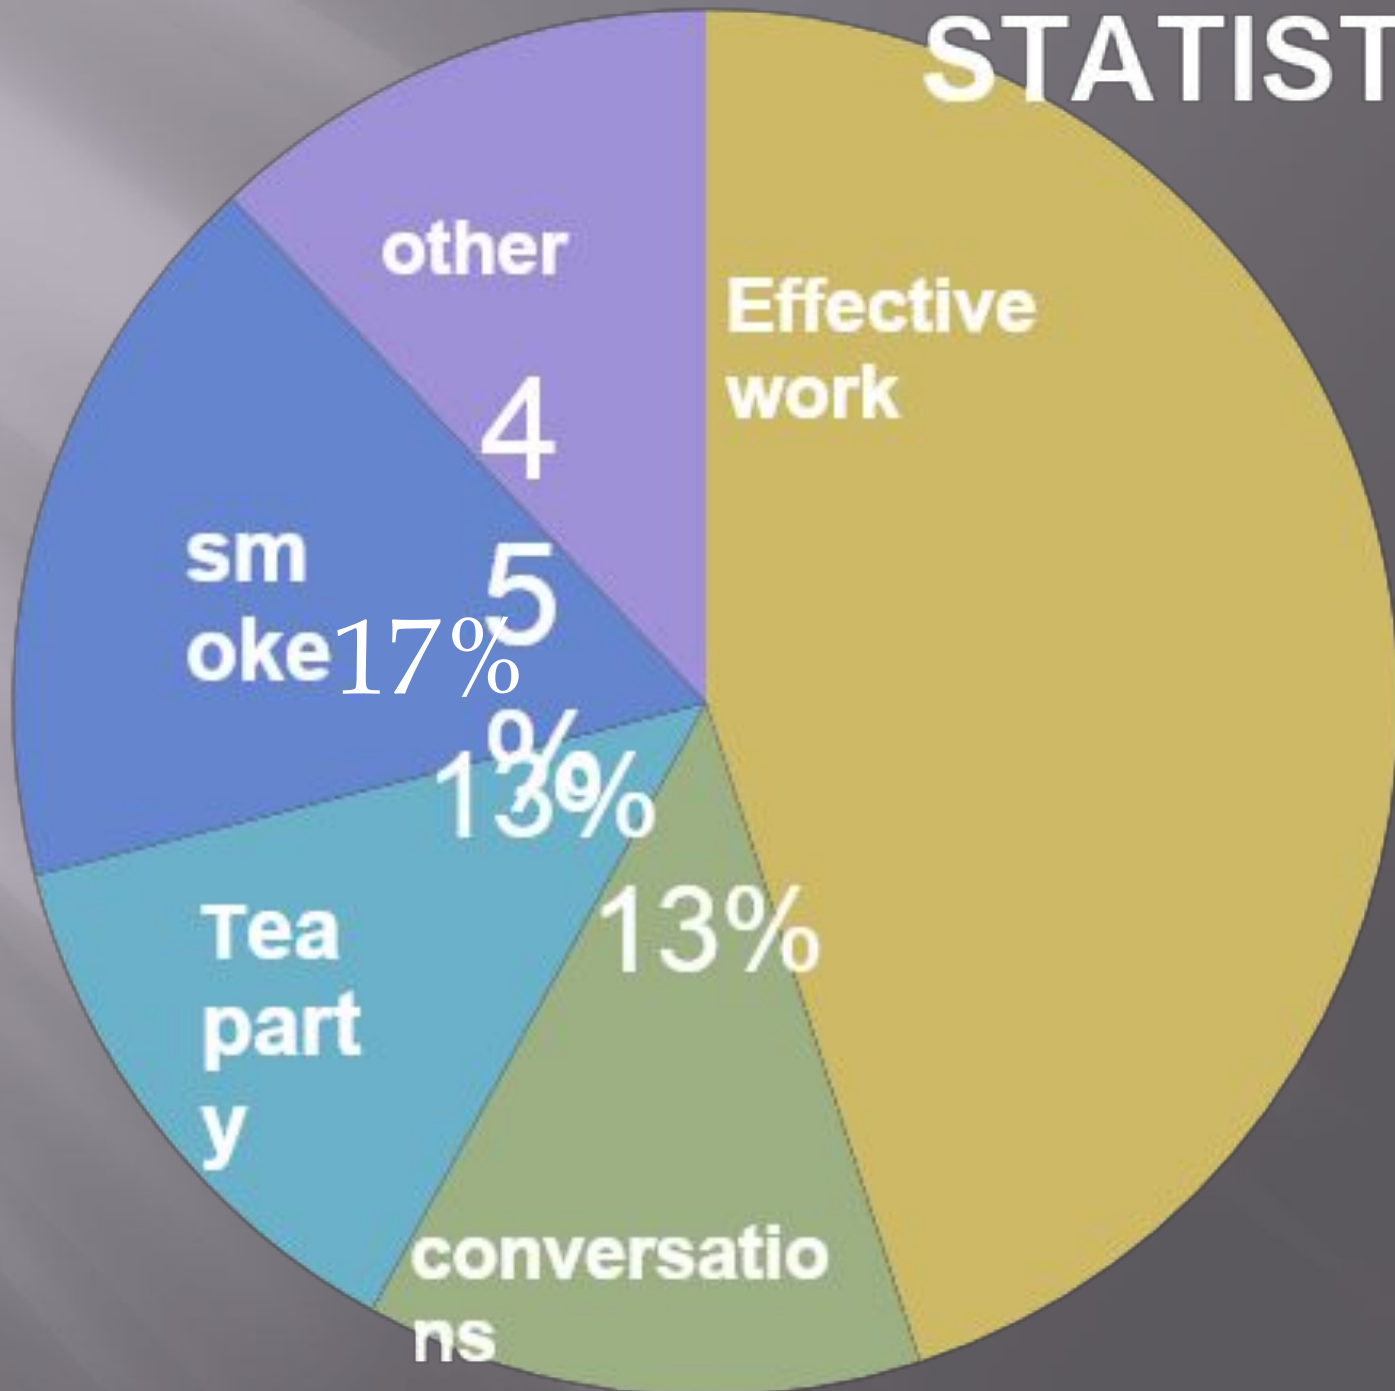

A cartoon illustration of a clock face. The clock is blue and has a small figure standing on the hands. The word "TIME" is written in large, white, serif letters across the center of the clock face. The background is a light blue color with some faint, stylized patterns.

=

Organization of time - a scientific approach to managing their time, helping to do more of what planned.

Why do you
need time
management?

STATISTICS

WHY TIME MANAGEMENT?

Яндекс
Найдётся всё

Google
AdSense