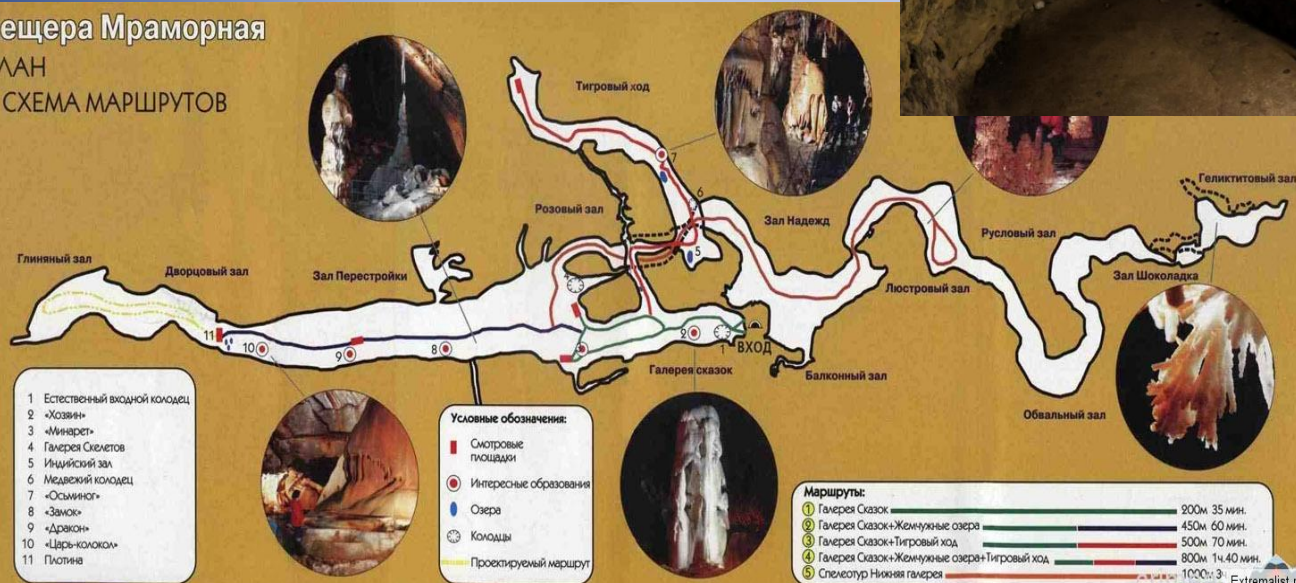

«MARBLE»

CAVE

Evgenij V. Terentev
1^d year Master student,
Geography Faculty, Taurida
Academy,

V.I. Vernadsky Crimean
Federal University

Scientific advisor: Boris A.
Vakhrushev

The scheme of the cave

Пещера Мраморная
ПЛАН
И СХЕМА МАРШРУТОВ

Tales Gallery

Gallery Tiger Stroke

Hall Redevelopment

Lower Marble

VOKRUGSVI

Thank You For Attention