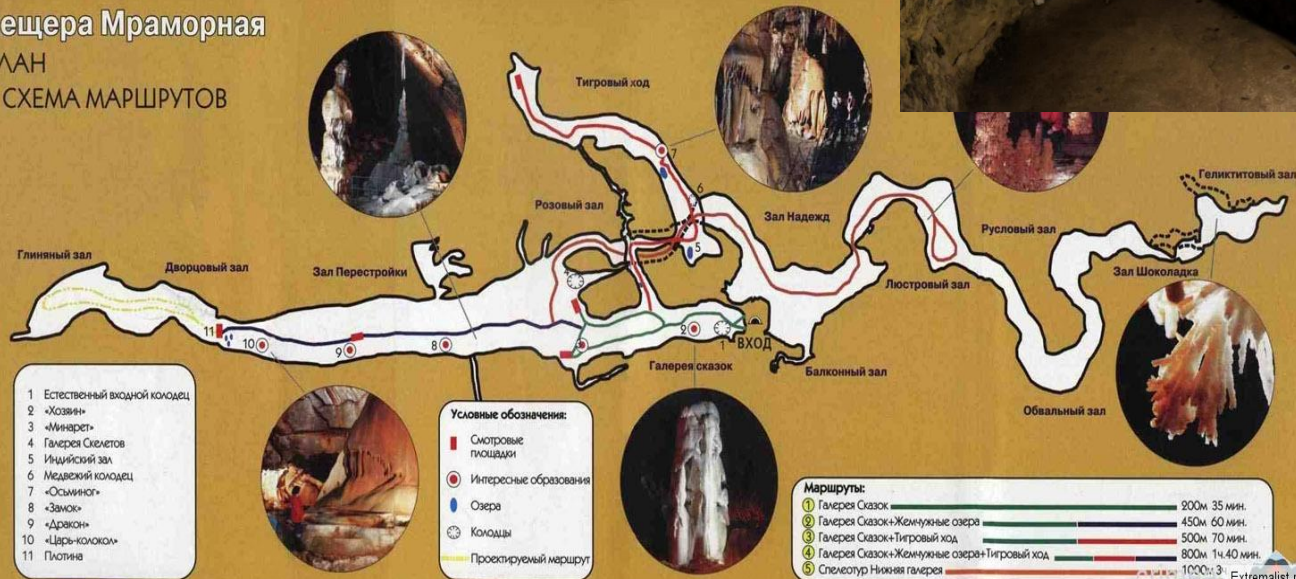

«MARBLE»

CAVE

Evgenij V. Terentev
1^d year Master student,
Geography Faculty, Taurida
Academy,

V.I. Vernadsky Crimean
Federal University

Scientific advisor: Boris A.
Vakhrushev

The scheme of the cave

Пещера Мраморная ПЛАН И СХЕМА МАРШРУТОВ

Tales Gallery

Gallery Tiger Stroke

Hall Redevelopment

Lower Marble

Thank You For Attention