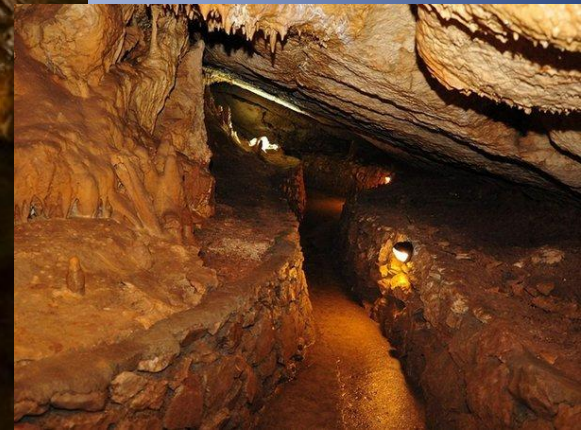

Gallery Tiger Stroke