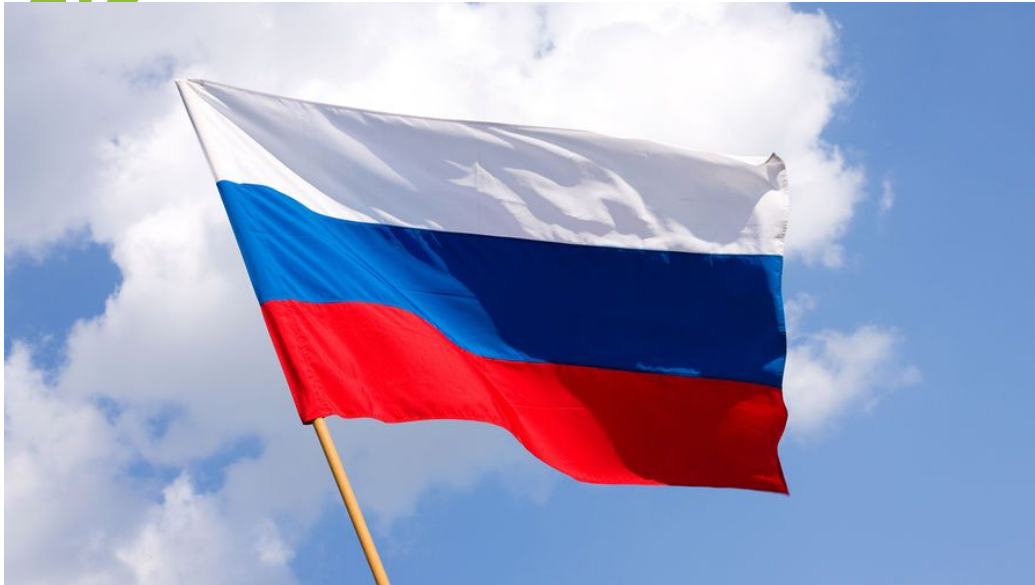

Практическое занятие № 96.

Тема: National symbols of Russia

- ▶ **Цель:** сформировать лексико-грамматические навыки. Совершенствовать навыки чтения, перевода, аудирования и говорения.
 - ▶ **Ход работы:**
 - ▶ 1. Переведите слайды на русский язык письменно.

The National flag of the Russian Federation is an official state symbol, whose description is established by law.

The National Flag of the Russian Federation is a rectangular cloth of three equal horizontal stripes: the uppermost is white, the middle is blue and the bottom is red. The proportion of the flag's width to its length is 2:3

The National Emblem

- ▶ The State Seal of the Russian Federation is an official state symbol and the state's official emblem.
- ▶ The double-headed eagle has regained its status as the centerpiece of Russia's state seal, testifying to the continuity of Russian history.
- ▶ The State Seal of the Russian Federation is a rectangular red heraldic shield. At the bottom, it has rounded corners and a pointed middle. The shield is adorned with a golden double-headed eagle spreading its wings upward. The eagle is crowned with two small crowns and, above them, a large crown, all three joined together by a ribbon.