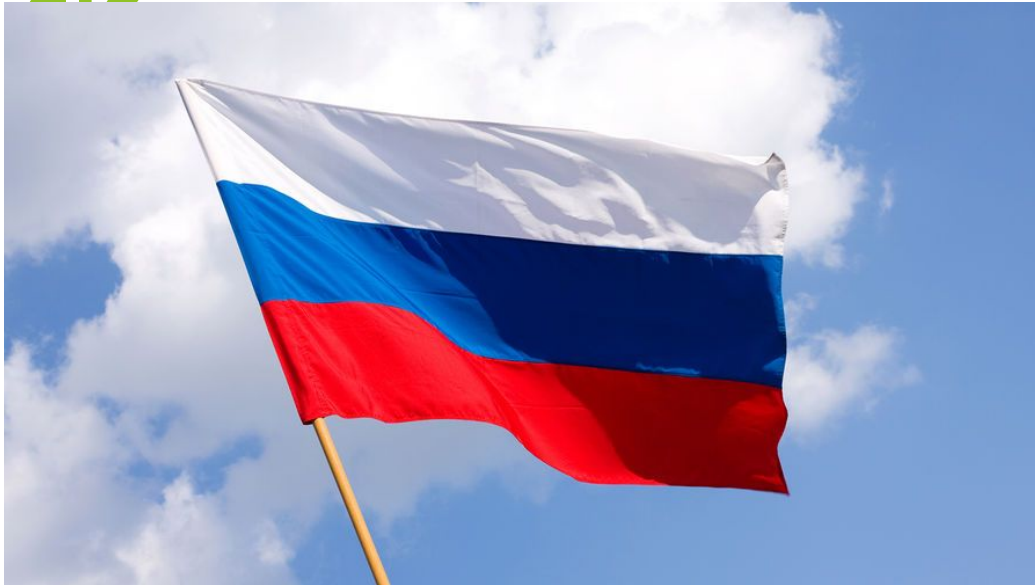

Практическое занятие № 96.

Тема: National symbols of Russia

- ▶ **Цель:** сформировать лексико-грамматические навыки. Совершенствовать навыки чтения, перевода, аудирования и говорения.
 - ▶ **Ход работы:**
- ▶ 1. Переведите слайды на русский язык письменно.

The National flag of the Russian Federation is an official state symbol, whose description is established by law.

The National Flag of the Russian Federation is a rectangular cloth of three equal horizontal stripes: the uppermost is white, the middle is blue and the bottom is red. The proportion of the flag's width to its length is 2:3

The National Emblem

- ▶ The State Seal of the Russian Federation is an official state symbol and the state's official emblem.
- ▶ The double-headed eagle has regained its status as the centerpiece of Russia's state seal, testifying to the continuity of Russian history.
- ▶ The State Seal of the Russian Federation is a rectangular red heraldic shield. At the bottom, it has rounded corners and a pointed middle. The shield is adorned with a golden double-headed eagle spreading its wings upward. The eagle is crowned with two small crowns and, above them, a large crown, all three joined together by a ribbon.