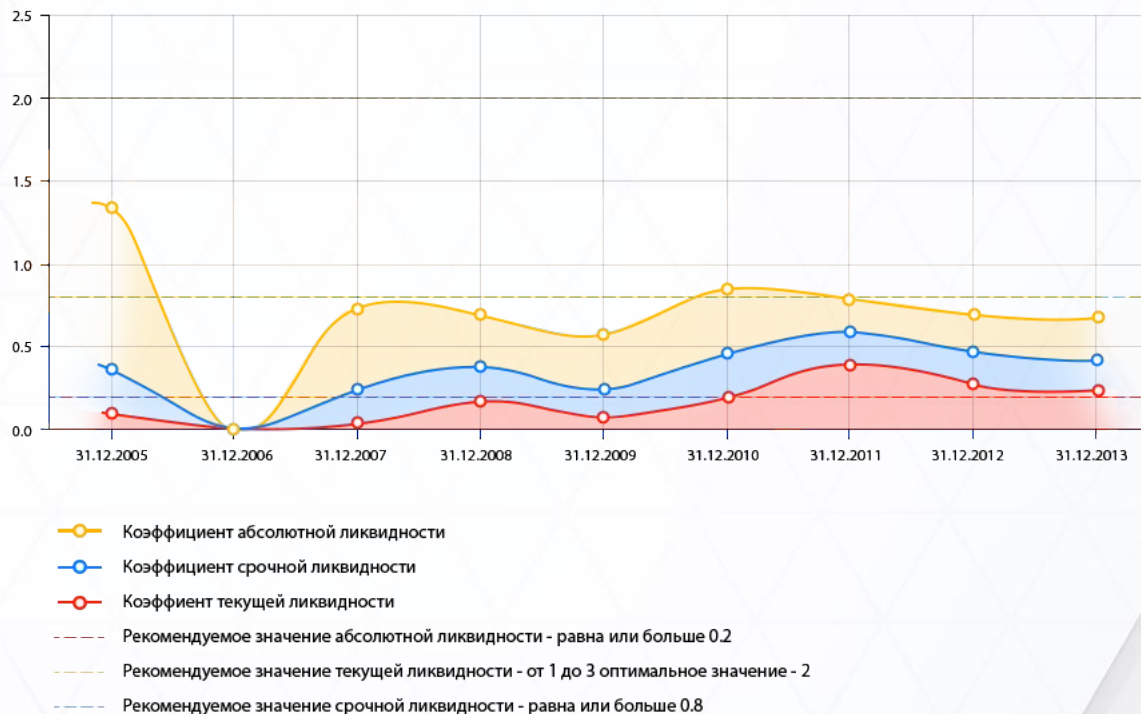

В Seldon.Basis содержатся балансы и отчеты о прибылях, убытках и чистых активах организаций. Сервис дает возможность оценить показатели ликвидности компании, ее финансовую устойчивость, проанализировать оборотные средства, рассчитать рентабельность продаж, капитала и активов.