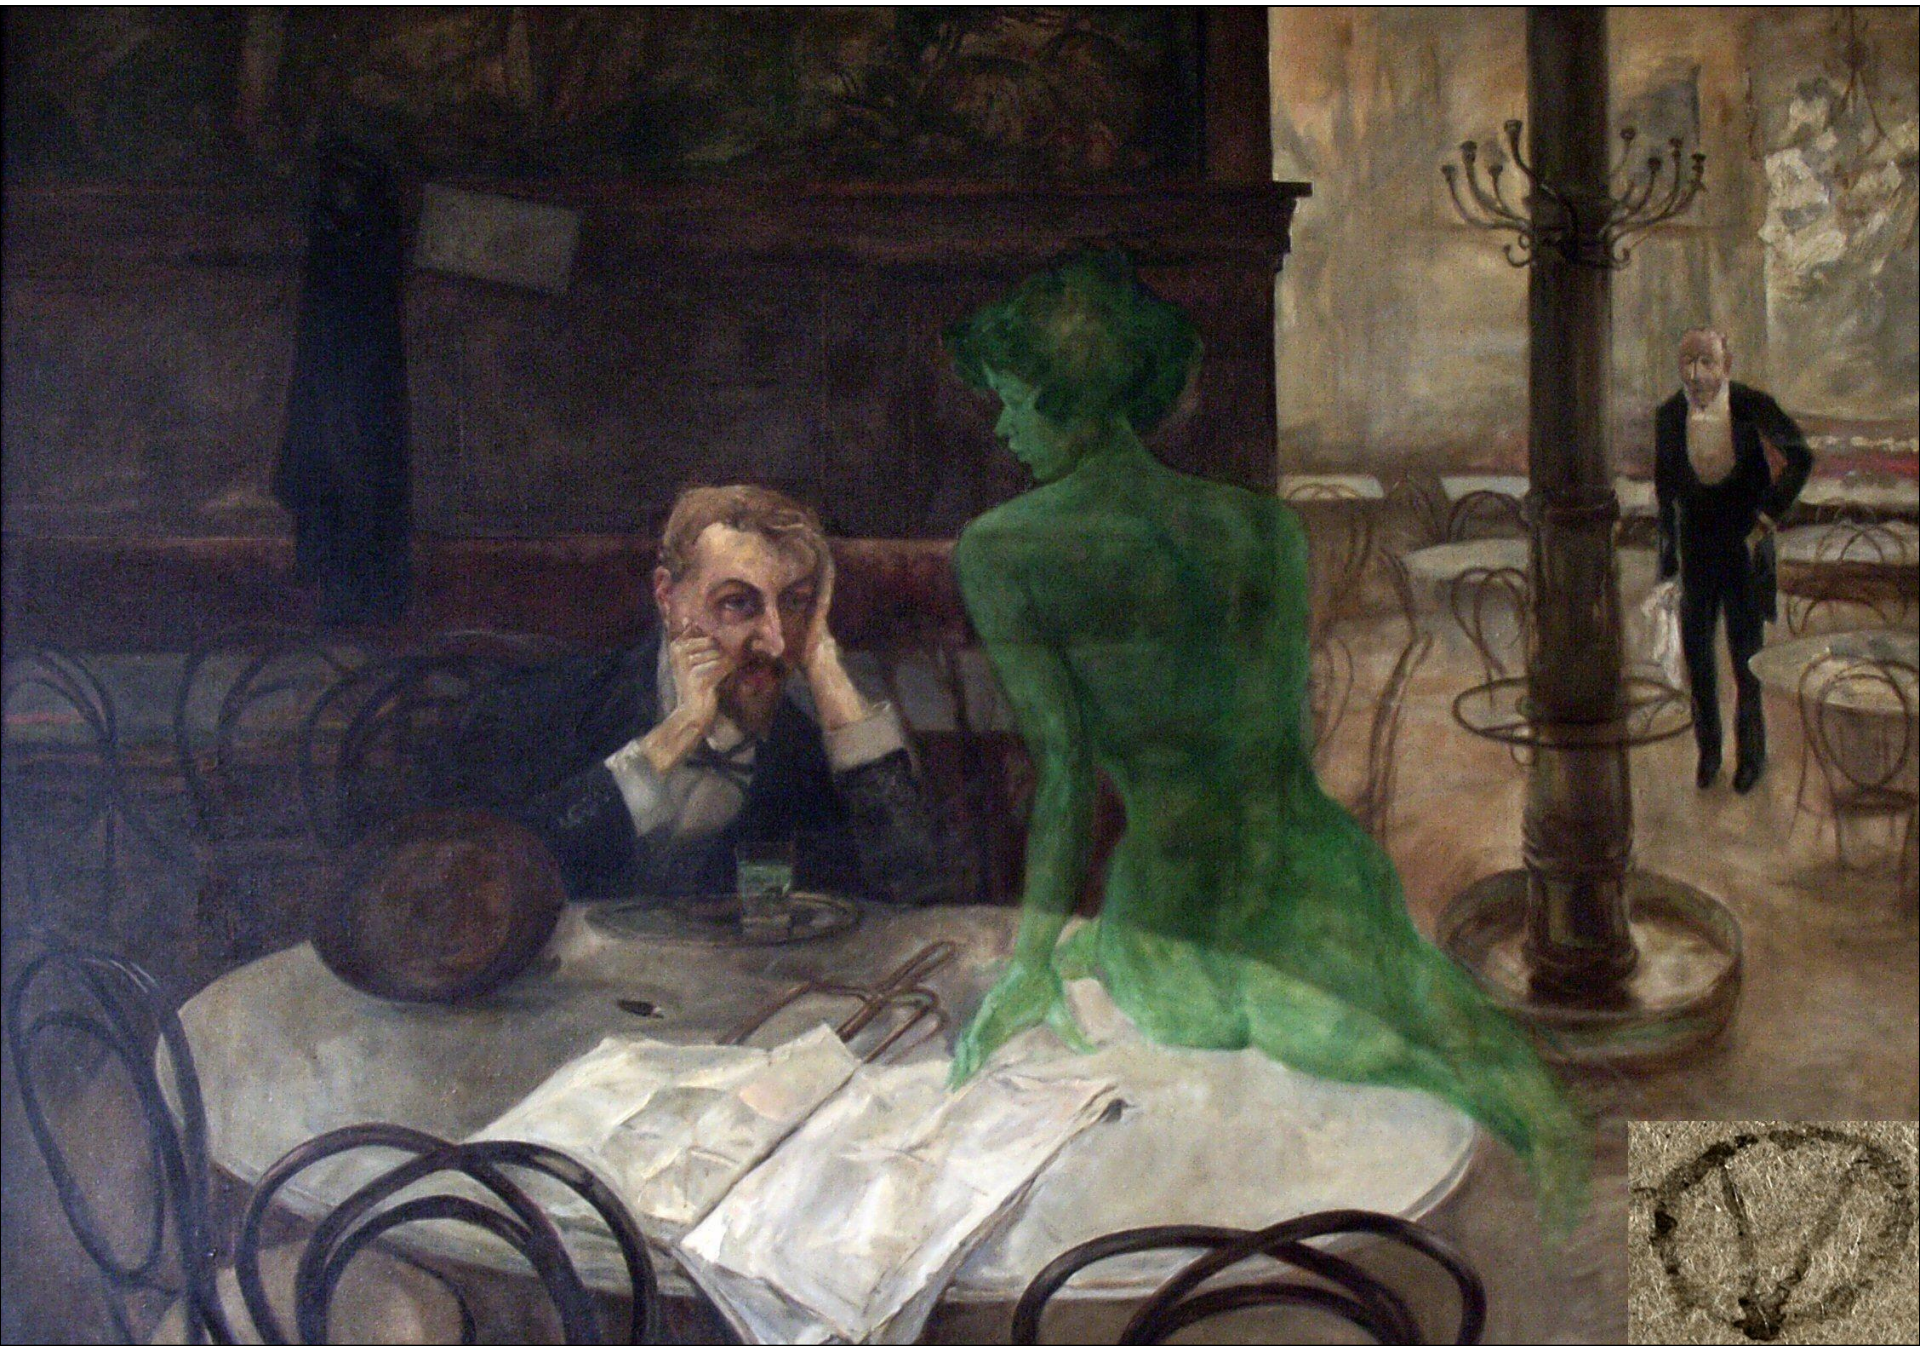

АБСЕНТ

XENTA
SUPERIOR
Absentia Absinthium
0,700 L 140 PROOF 70% vol

TA XENTA
ORIGINAL THE ORIGINAL
WHAT IS LIFE? AN ILLUSION
ARTEMISIA
ABSINTHIUM
"ALL LIFE IS A DREAM"
XENTA
ABSENTIA
JE SUIS L'INSPIRATION
The secret of this delicious drink is based on the exact proportions of natural extracts of star-anise, coriander & ABSINTHE or wormwood
1l e 140 PROOF 70% VOL
VASCO INTERNATIONAL GROUP

XENTA X
THE ORIGINAL THE ORIGINAL
WHAT IS LIFE? AN ILLUSION
ARTEMISIA
ABSINTHIUM
"ALL LIFE IS A DREAM"
XENTA
ABSENTIA
JE SUIS L'INSPIRATION
The secret of this delicious drink is based on the exact proportions of natural extracts of star-anise, coriander & ABSINTHE or wormwood
70cl e 140 PROOF 70% VOL
VASCO INTERNATIONAL GROUP

XENTA
ABSENTIA
WHAT IS LIFE? AN ILLUSION
ARTEMISIA
ABSINTHIUM
"ALL LIFE IS A DREAM"
XENTA
ABSENTIA
JE SUIS L'INSPIRATION
The secret of this delicious drink is based on the exact proportions of natural extracts of star-anise, coriander & ABSINTHE or wormwood
50cl e 140 PROOF 70% VOL
VASCO INTERNATIONAL GROUP

XENTA
ABSENTIA
JE SUIS L'INSPIRATION
The secret of this delicious drink is based on the exact proportions of natural extracts of star-anise, coriander & ABSINTHE or wormwood
70cl e 140 PROOF 70% VOL
VASCO INTERNATIONAL GROUP