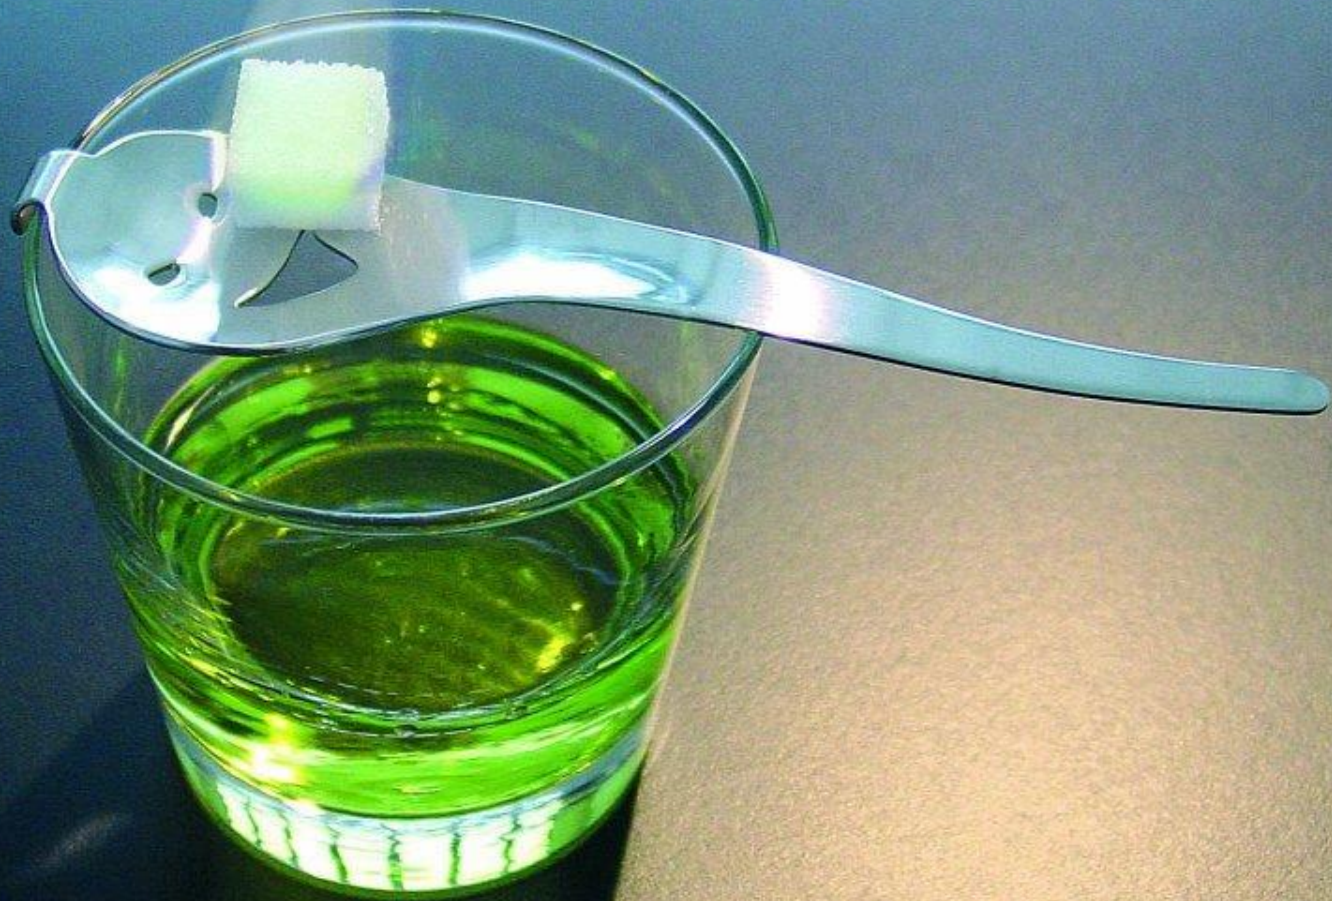

АБСЕНТ

XENTA
SUPERIOR
Absentia Absinthium
0,700 L 140 PROOF 70% vol

TA XENTA
ORIGINAL THE ORIGINAL
WHAT IS LIFE? AN ILLUSION
ARTEMISIA
ABSINTHIUM
"ALL LIFE IS A DREAM"
XENTA
ABSENTIA
JE SUIS L'INSPIRATION
The secret of this delicious drink is based on the exact proportions of natural extracts of star-anise, coriander & ABSINTHE or wormwood
1l e 140 PROOF 70% VOL
VASCO INTERNATIONAL GROUP

XENTA X
THE ORIGINAL THE ORIGINAL
WHAT IS LIFE? AN ILLUSION
ARTEMISIA
ABSINTHIUM
"ALL LIFE IS A DREAM"
XENTA
ABSENTIA
JE SUIS L'INSPIRATION
The secret of this delicious drink is based on the exact proportions of natural extracts of star-anise, coriander & ABSINTHE or wormwood
70cl e 140 PROOF 70% VOL
VASCO INTERNATIONAL GROUP

XENTA
ABSENTIA
JE SUIS L'INSPIRATION
The secret of this delicious drink is based on the exact proportions of natural extracts of star-anise, coriander & ABSINTHE or wormwood
70cl e 140 PROOF 70% VOL
VASCO INTERNATIONAL GROUP

Absinthe
Tunel
Je suis l'inspiration

*The look turns warm,
the colour flows and the hand
is delicately taken by an angel...*

*Serve very cold, in the traditional
way with a sugar lump,
Absinthe Tunel and water to taste.*