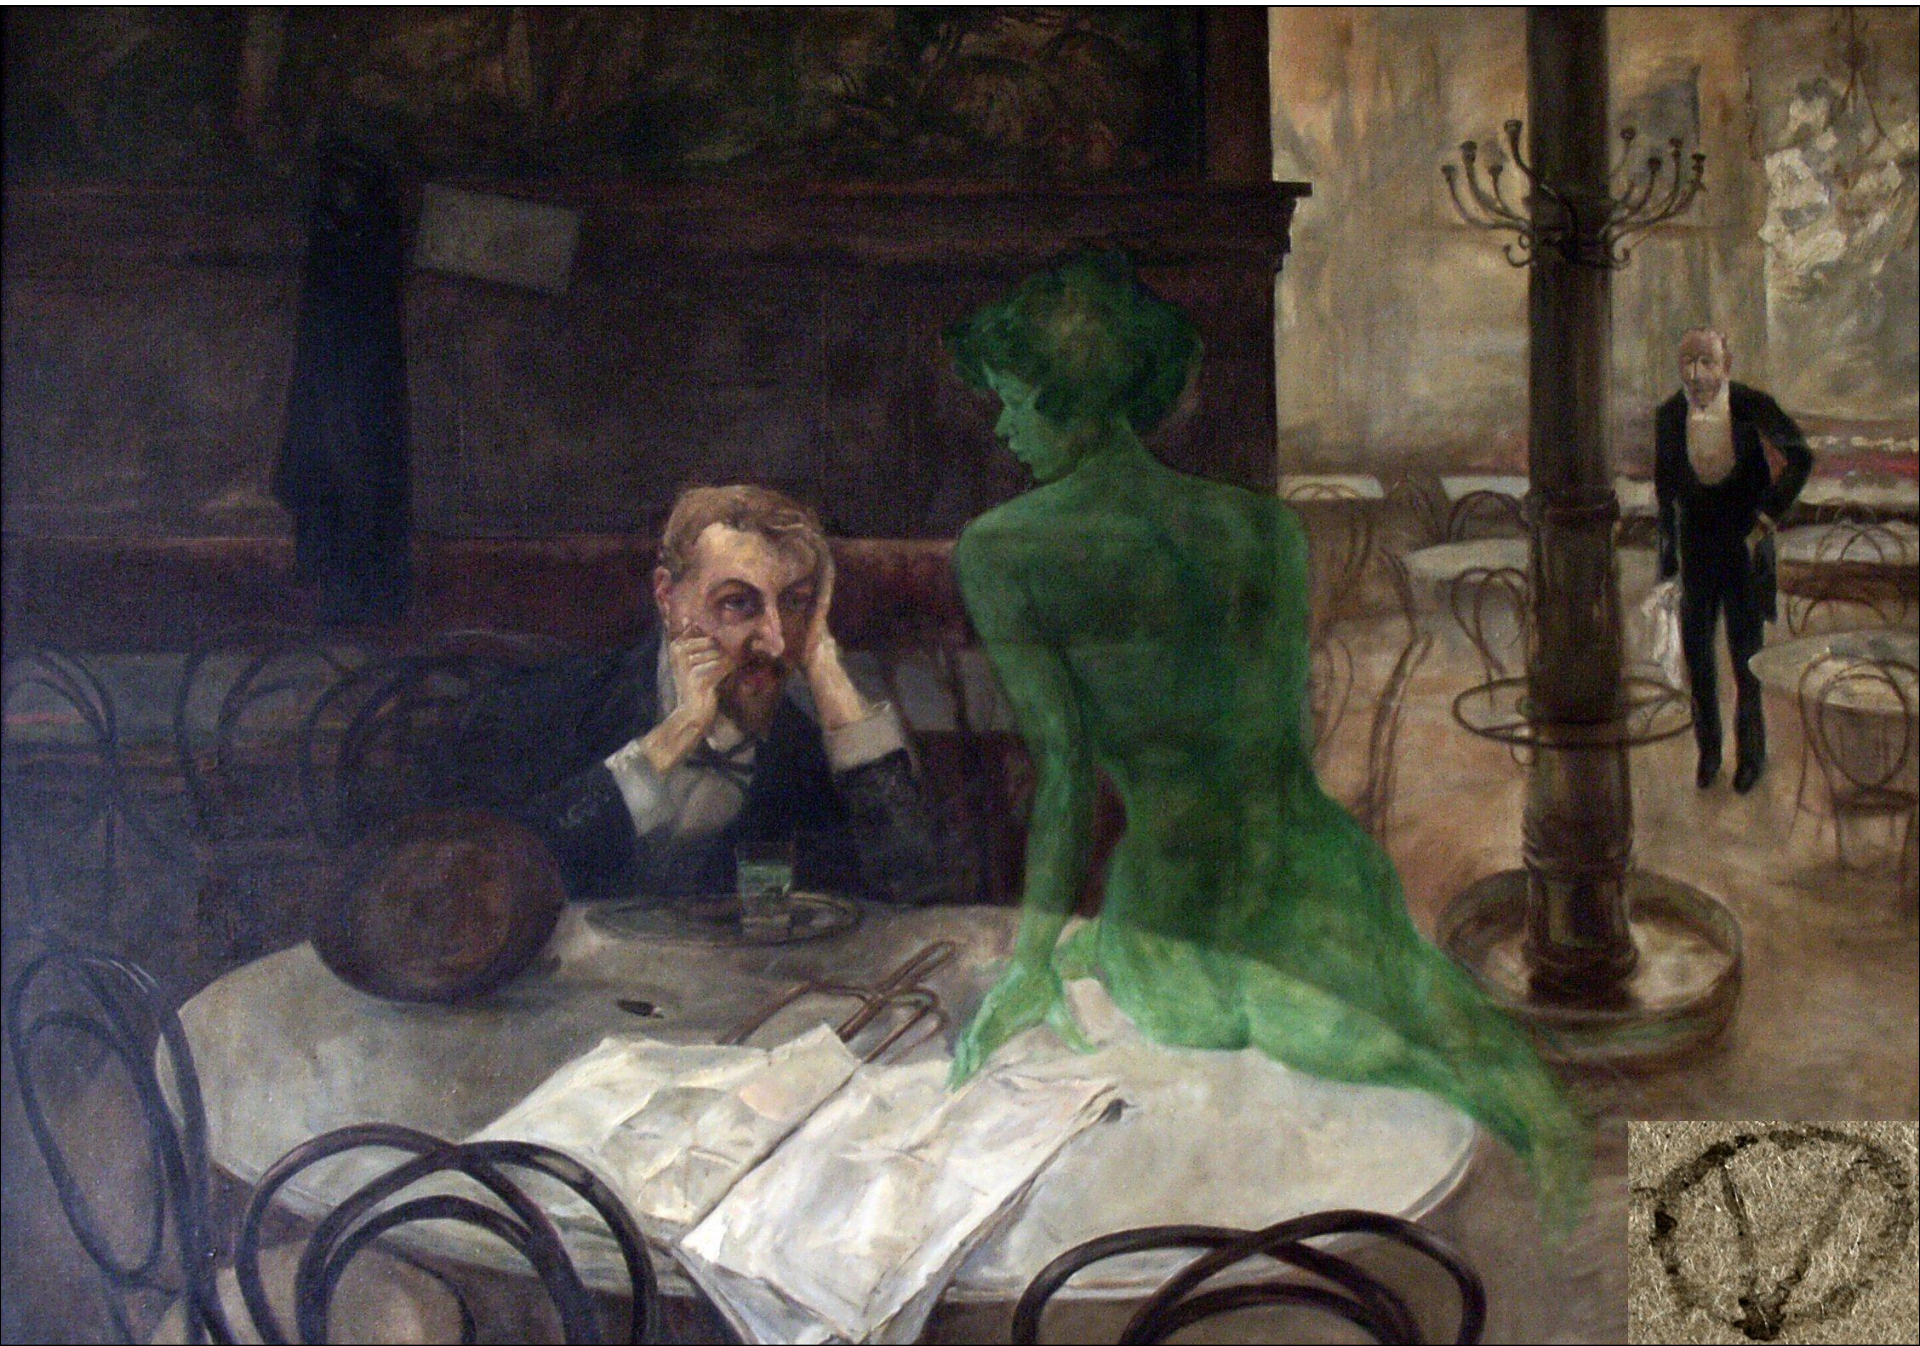

АБСЕНТ

XENTA
SUPERIOR
Absentia Absinthium
0,700 L 140 PROOF 70% vol

TA XENTA
ORIGINAL THE ORIGINAL

WHAT IS LIFE? AN ILLUSION
ARTEMISIA
ABSINTHIUM
"ALL LIFE IS A DREAM"

XENTA
ABSENTIA
Je suis l'inspiration
The secret of this delicious drink is based on the exact proportions of natural extracts of star-anise, coriander & ABSINTHE or wormwood
1l e 140 PROOF 70% VOL
VASCO INTERNATIONAL GROUP

TA XENTA
ORIGINAL THE ORIGINAL

WHAT IS LIFE? AN ILLUSION
ARTEMISIA
ABSINTHIUM
"ALL LIFE IS A DREAM"

XENTA
ABSENTIA
Je suis l'inspiration
The secret of this delicious drink is based on the exact proportions of natural extracts of star-anise, coriander & ABSINTHE or wormwood
70cl e 140 PROOF 70% VOL
VASCO INTERNATIONAL GROUP

TA XENTA
ORIGINAL THE ORIGINAL

WHAT IS LIFE? AN ILLUSION
ARTEMISIA
ABSINTHIUM
"ALL LIFE IS A DREAM"

XENTA
ABSENTIA
Je suis l'inspiration
The secret of this delicious drink is based on the exact proportions of natural extracts of star-anise, coriander & ABSINTHE or wormwood
50cl e 140 PROOF 70% VOL
VASCO INTERNATIONAL GROUP