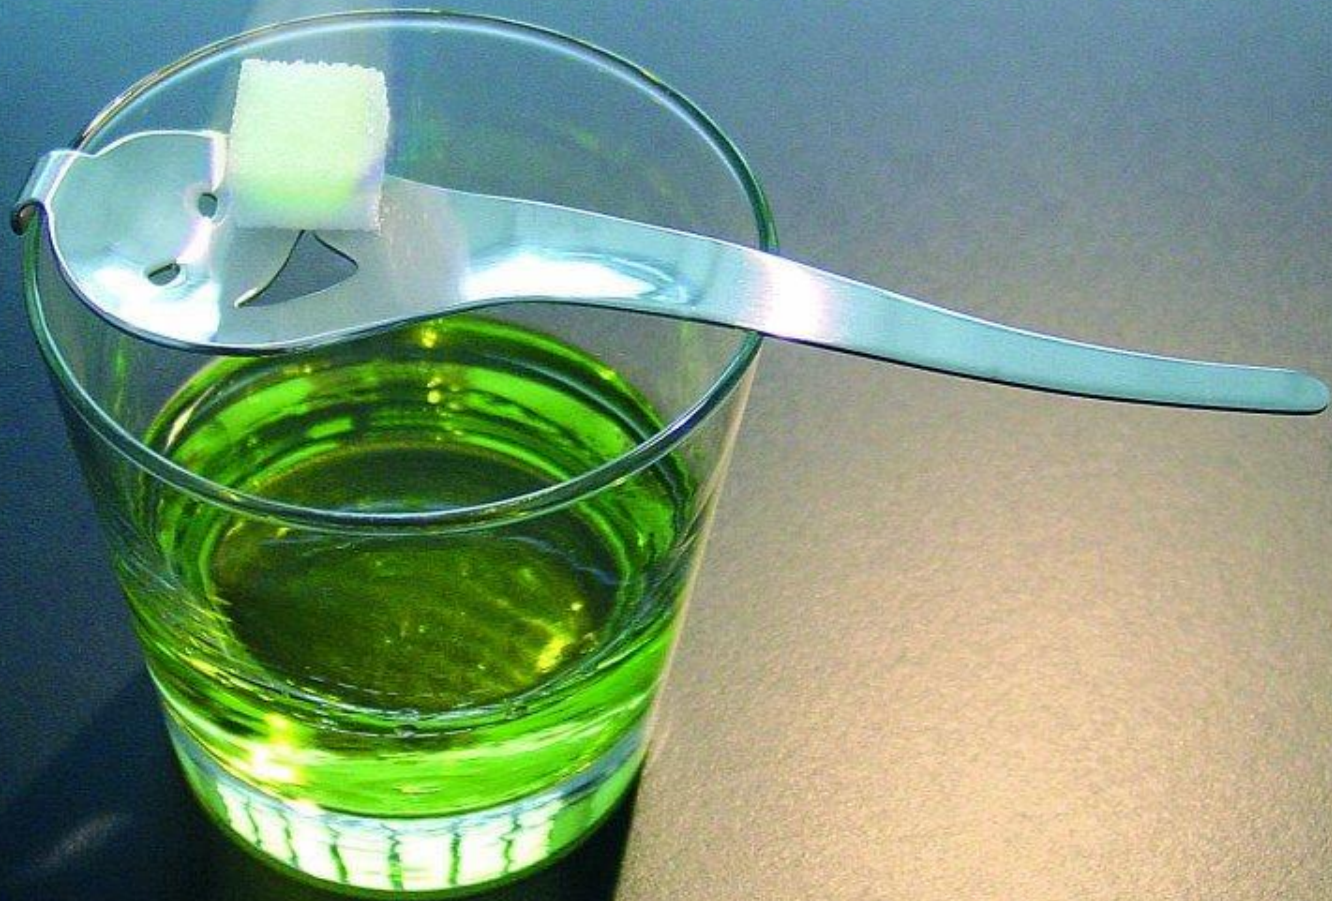

АБСЕНТ

XENTA
SUPERIOR
Absentia Absinthium
0,700 L 140 PROOF 70% vol

TA XENTA
ORIGINAL THE ORIGINAL

WHAT IS LIFE? AN ILLUSION
ARTEMISIA
ABSINTHIUM
"ALL LIFE IS A DREAM"

XENTA
ABSENTIA
Je suis l'inspiration
The secret of this delicious drink is based on the exact proportions of natural extracts of star-anise, coriander & ABSINTHE or wormwood
1l e 140 PROOF 70% VOL
VASCO INTERNATIONAL GROUP

TA XENTA
ORIGINAL THE ORIGINAL

WHAT IS LIFE? AN ILLUSION
ARTEMISIA
ABSINTHIUM
"ALL LIFE IS A DREAM"

XENTA
ABSENTIA
Je suis l'inspiration
The secret of this delicious drink is based on the exact proportions of natural extracts of star-anise, coriander & ABSINTHE or wormwood
70cl e 140 PROOF 70% VOL
VASCO INTERNATIONAL GROUP

TA XENTA
ORIGINAL THE ORIGINAL

WHAT IS LIFE? AN ILLUSION
ARTEMISIA
ABSINTHIUM
"ALL LIFE IS A DREAM"

XENTA
ABSENTIA
Je suis l'inspiration
The secret of this delicious drink is based on the exact proportions of natural extracts of star-anise, coriander & ABSINTHE or wormwood
50cl e 140 PROOF 70% VOL
VASCO INTERNATIONAL GROUP

Absinthe
Tunel
Je suis l'inspiration

*The look turns warm,
the colour flows and the hand
is delicately taken by an angel...*

*Serve very cold, in the traditional
way with a sugar lump,
Absinthe Tunel and water to taste.*