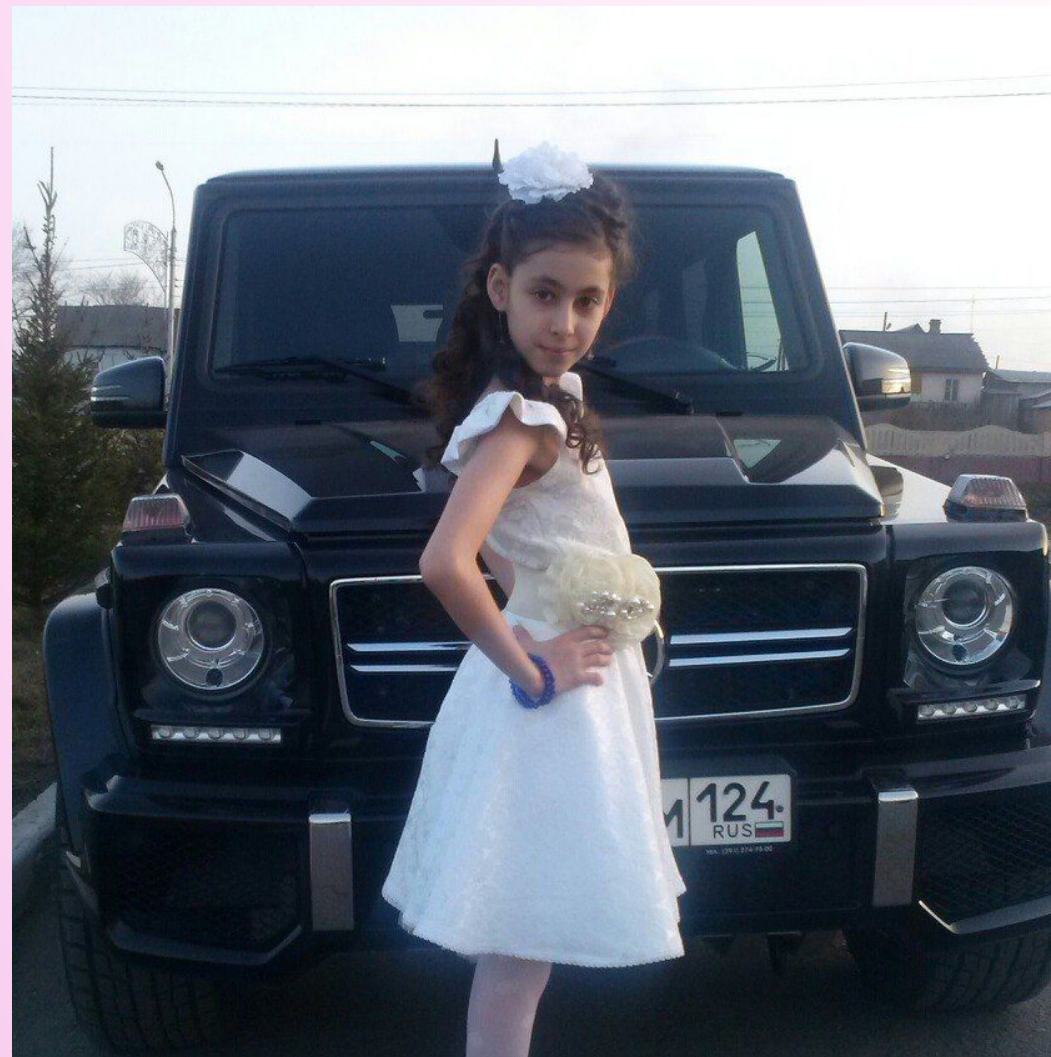

# Ковалева Кристина

Крутые!

*Гуля  
Махмудова*

*Вероника  
Ермакова*

Дружные!

A dark grey arrow points to the right from the left edge of the slide. Below it, several thin, curved lines in shades of blue and grey sweep across the left side of the page.