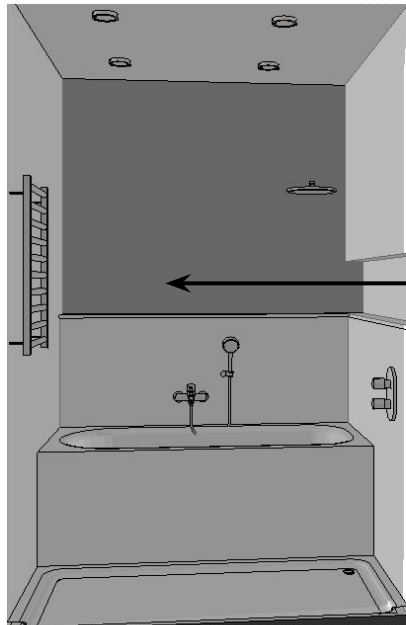

Ниша в стене как
на фото на
второй стене
также повторить