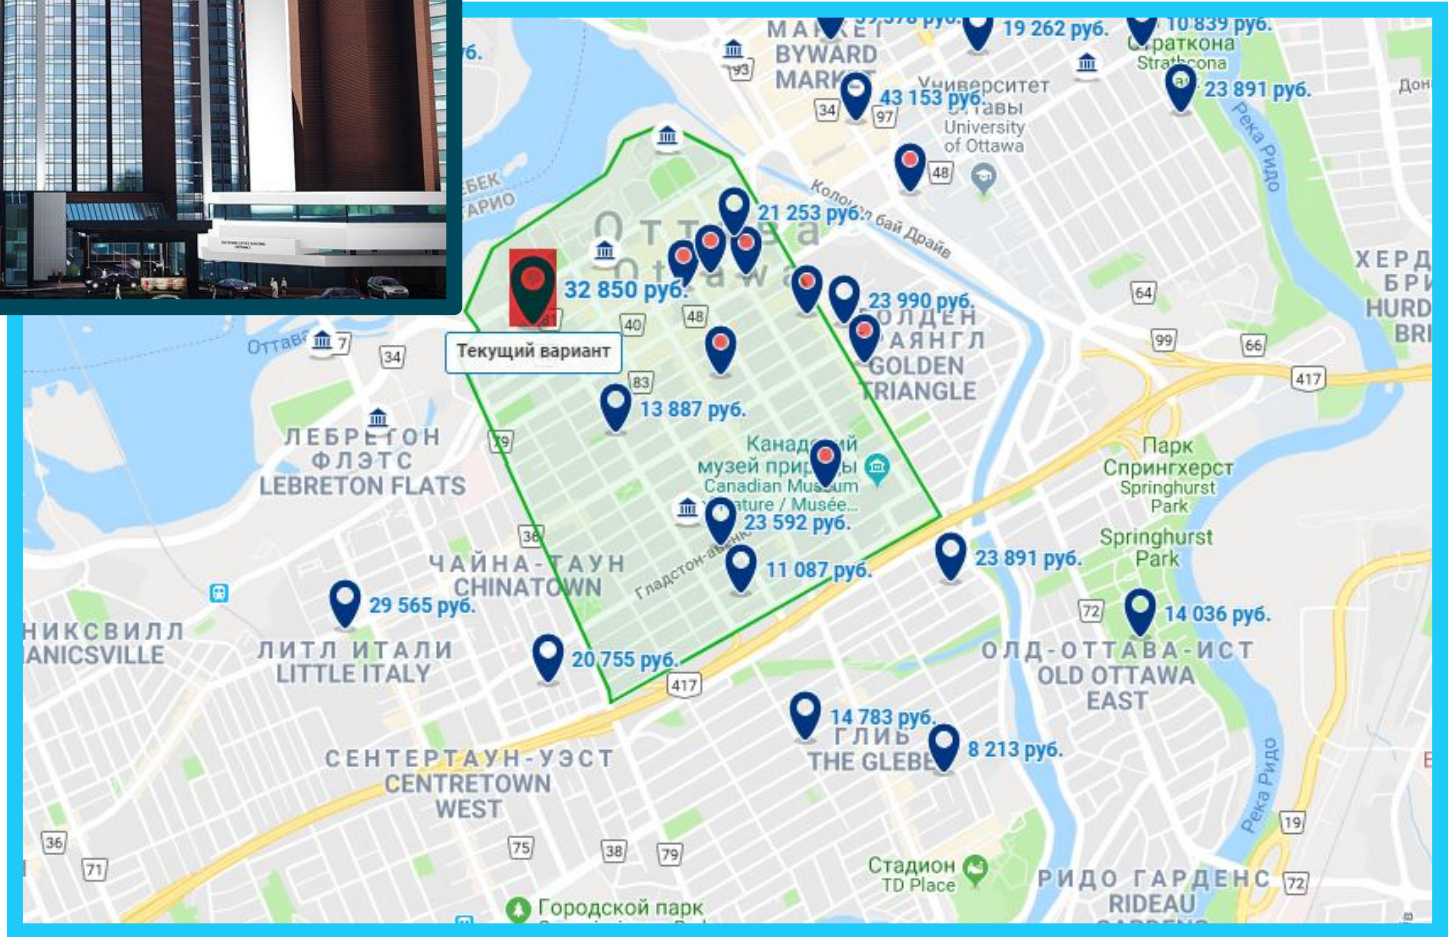

Dream journey

A decorative graphic element consisting of a solid blue horizontal bar at the top, followed by a white horizontal bar, and then a series of three thin, parallel blue horizontal lines on the right side.

Final cost

- 103704 rub. - round trip flight
- 32 850 rub. – hotel
- ≈5000 rub. – food
- ≈1000 rub. – souvenirs
- 795 rub. – ticket to the museum

≈143000 rub.