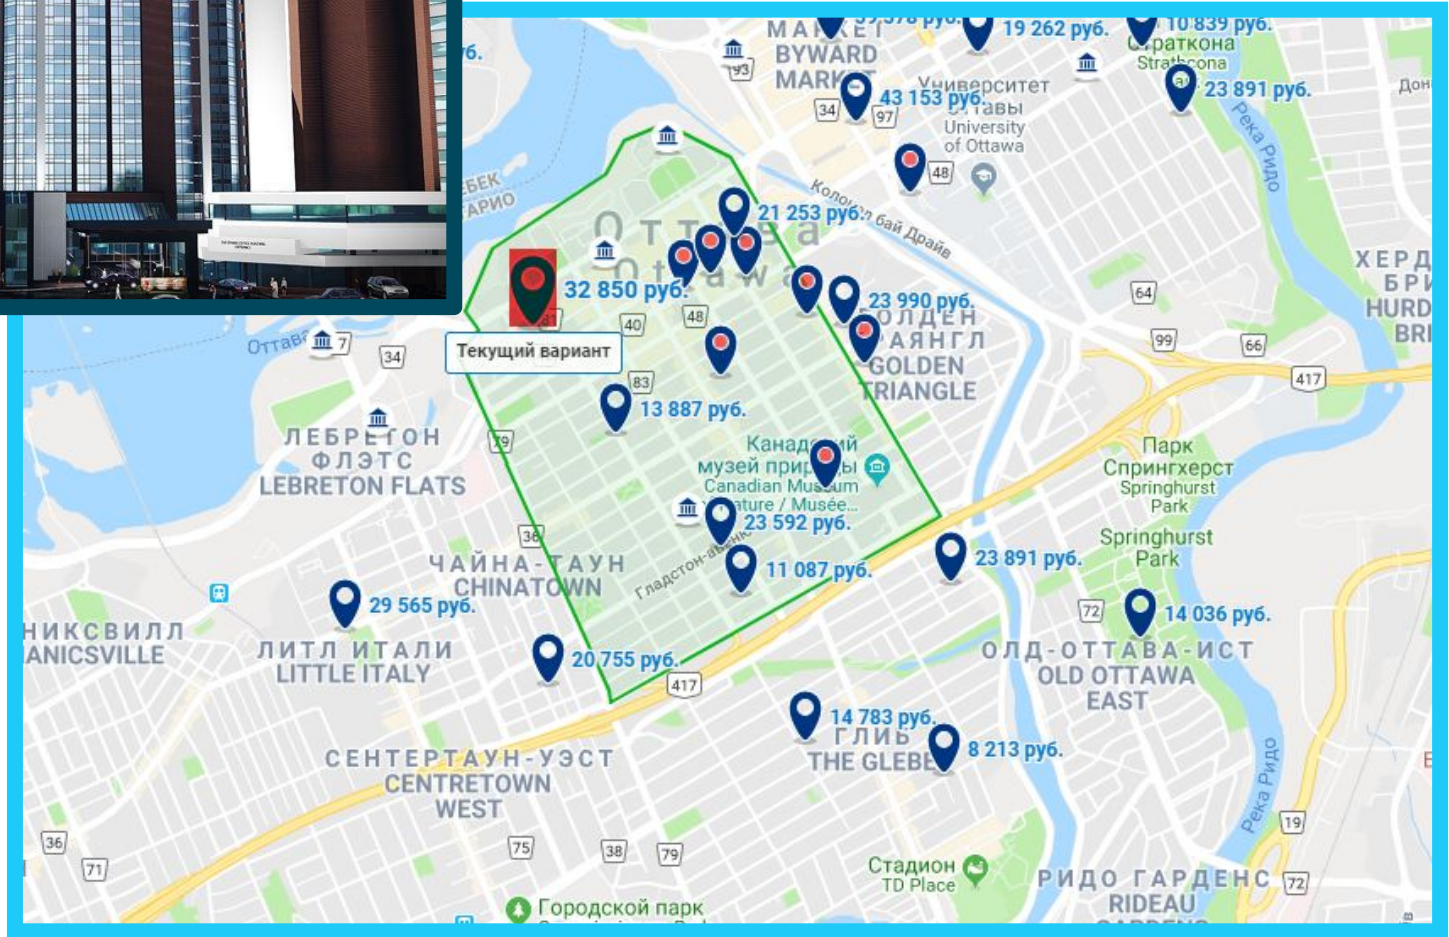

Dream journey

A decorative graphic consisting of a solid blue horizontal bar at the top, followed by a white horizontal bar, and then a series of three thin, parallel blue horizontal lines on the right side of the white bar.

Final cost

- 103704 rub. - round trip flight
- 32 850 rub. – hotel
- ≈5000 rub. – food
- ≈1000 rub. – souvenirs
- 795 rub. – ticket to the museum

≈143000 rub.