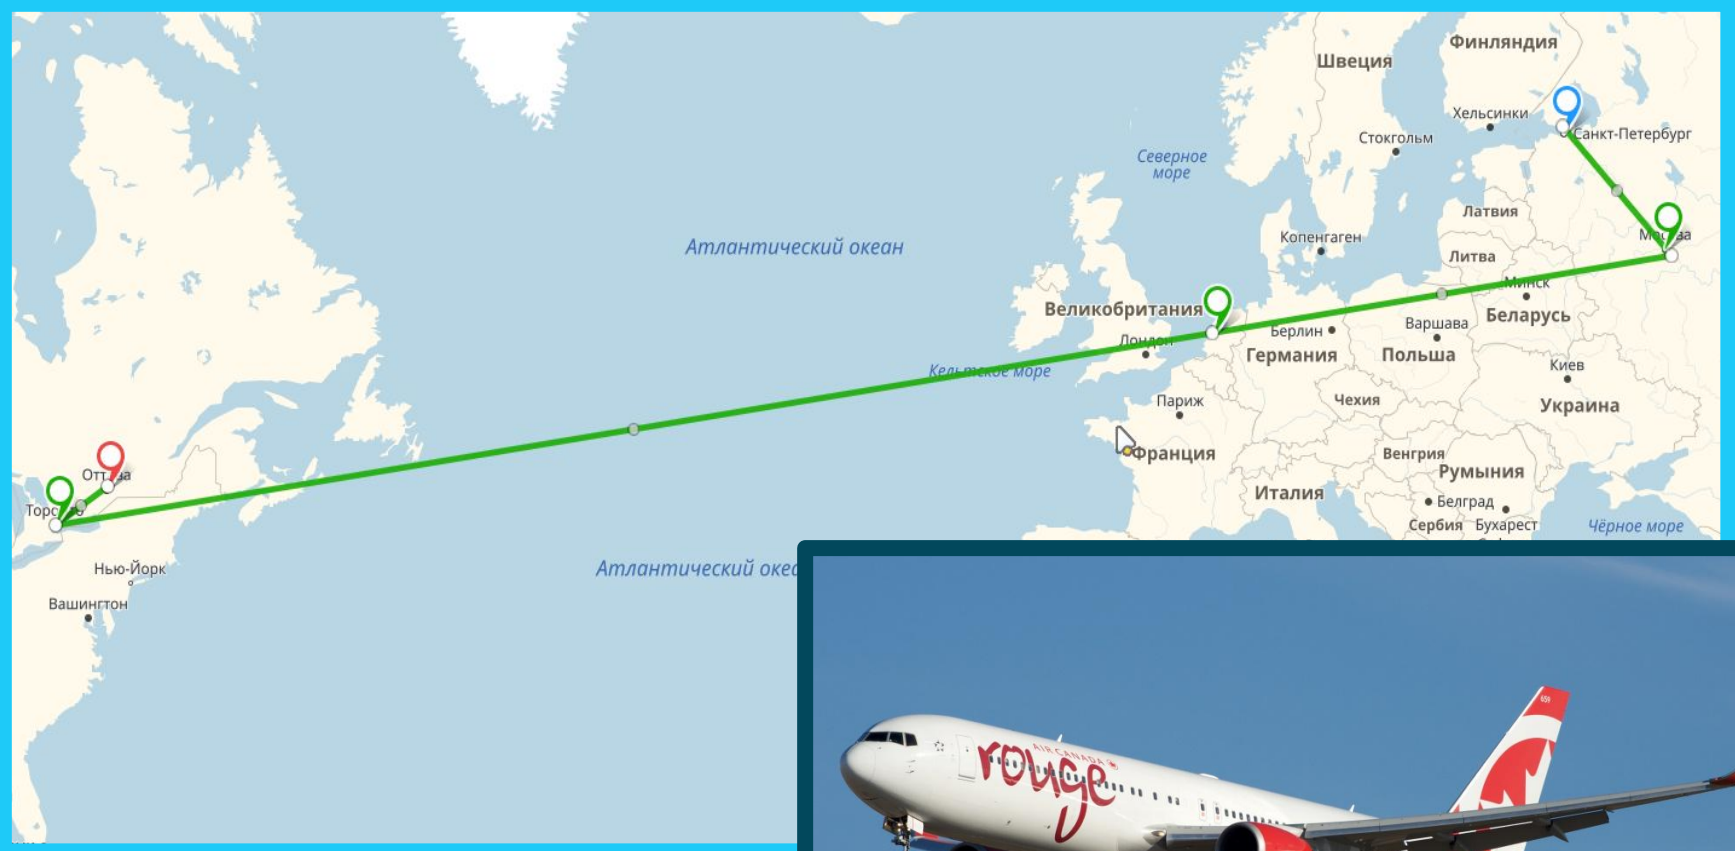

Dream journey

A decorative graphic element consisting of a solid blue horizontal bar at the top, followed by a white horizontal bar, and then a series of three thin, parallel blue horizontal lines on the right side.

Final cost

- 103704 rub. - round trip flight
- 32 850 rub. – hotel
- ≈5000 rub. – food
- ≈1000 rub. – souvenirs
- 795 rub. – ticket to the museum

≈143000 rub.