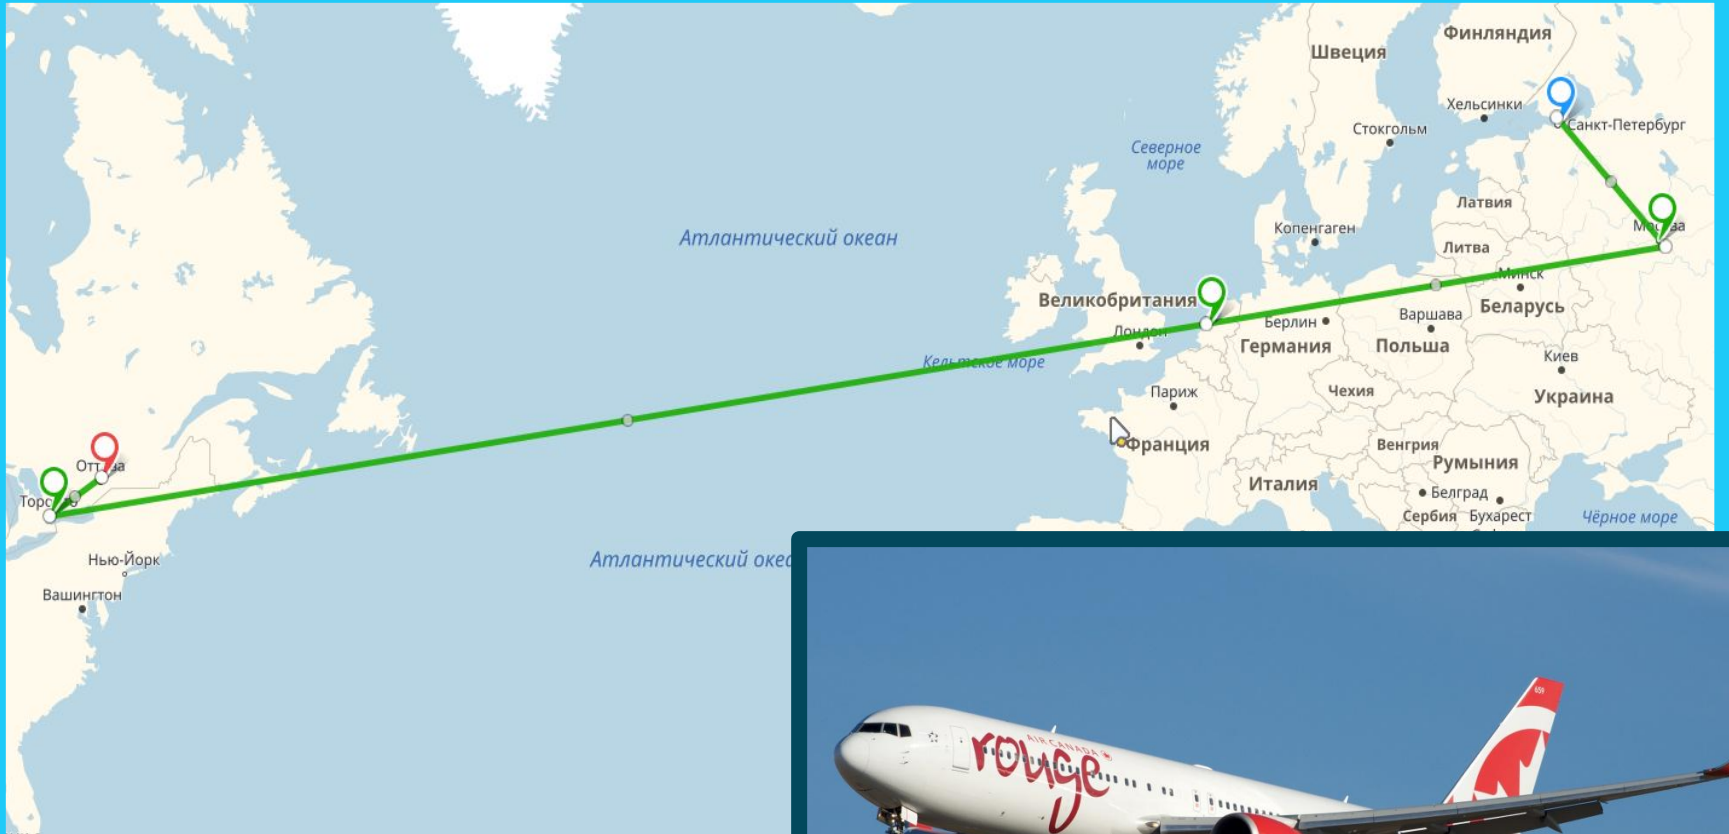

Dream journey

A decorative graphic consisting of a solid blue horizontal bar at the top, followed by a white horizontal bar, and then a series of three thin, parallel blue horizontal lines on the right side of the white bar.

Final cost

- 103704 rub. - round trip flight
- 32 850 rub. – hotel
- ≈5000 rub. – food
- ≈1000 rub. – souvenirs
- 795 rub. – ticket to the museum

≈143000 rub.