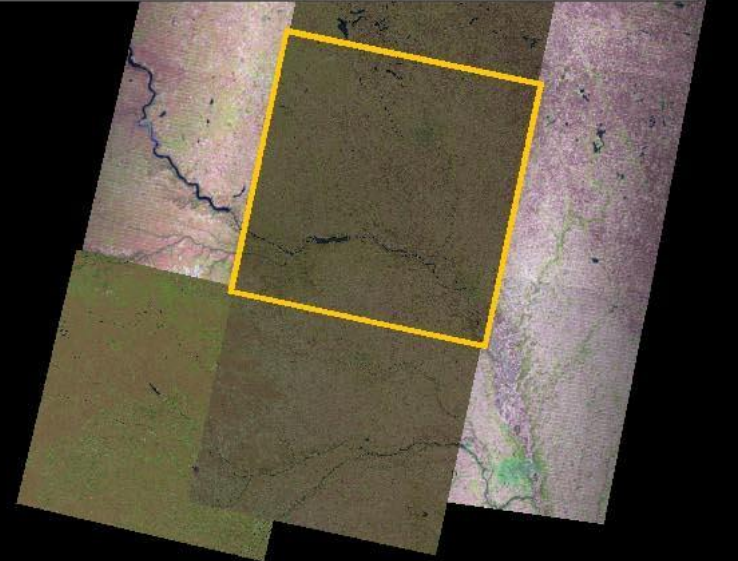

USGS Global Visualization Viewer

System Notices: 1 (New)

Dataset Resolution Map Layers Tools File Help

Downloadable

WRS-2 Path / Row: 29 30 Go
Lat/Long: 43.2 -97.1 Go

Max Cloud: 100% [Left Arrow] [Up Arrow] [Down Arrow] [Right Arrow]

Try GloVis Next

Stay on the old site

http://glovis.usgs.gov/

Если это окно не загрузилось, то надо установить Java

The screenshot shows a web browser window displaying the USGS Global Visualization Viewer. The browser's address bar shows the URL <http://glovis.usgs.gov/>. The page header includes the text "Earth Resources Observation and Science Center (EROS)" and "USGS Global Visualization Viewer". A notification box indicates "System Notices (2) (All New), 2 Critical".

The main display area shows a satellite image of a landscape with a green rectangular box highlighting a specific area. A "Downloadable" label is visible at the top of the image area. The Windows taskbar at the bottom shows the system tray with the date 31.10.2014 and time 8:20.

The main display area shows a "Downloadable" satellite image of a river region, with a green rectangular box highlighting a specific area of interest. The Windows taskbar at the bottom shows the system tray with the date and time: "Рабочий стол 8:20 31.10.2014".