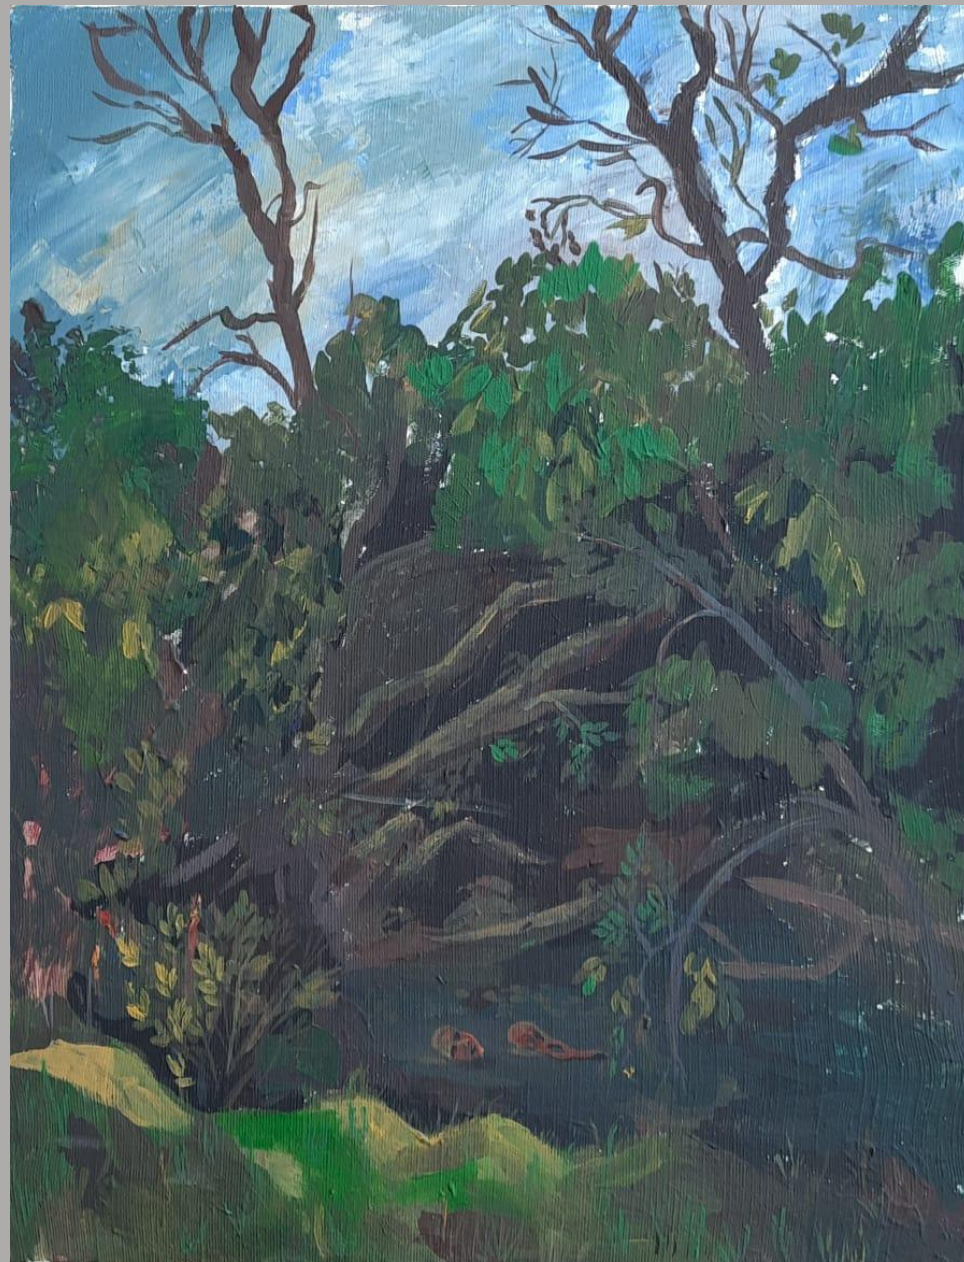

Хомякова Кристина