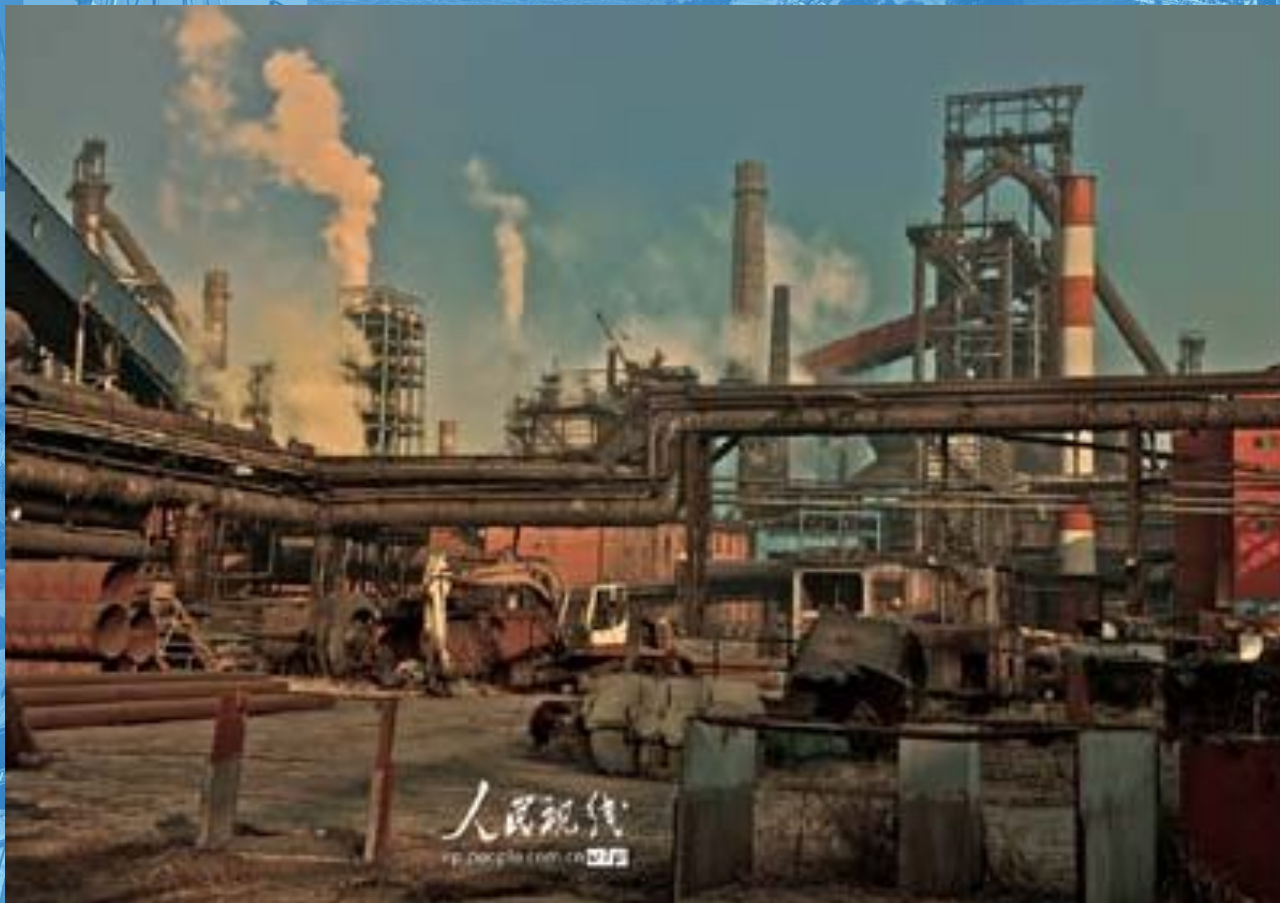

Комбинат "Шоуду"