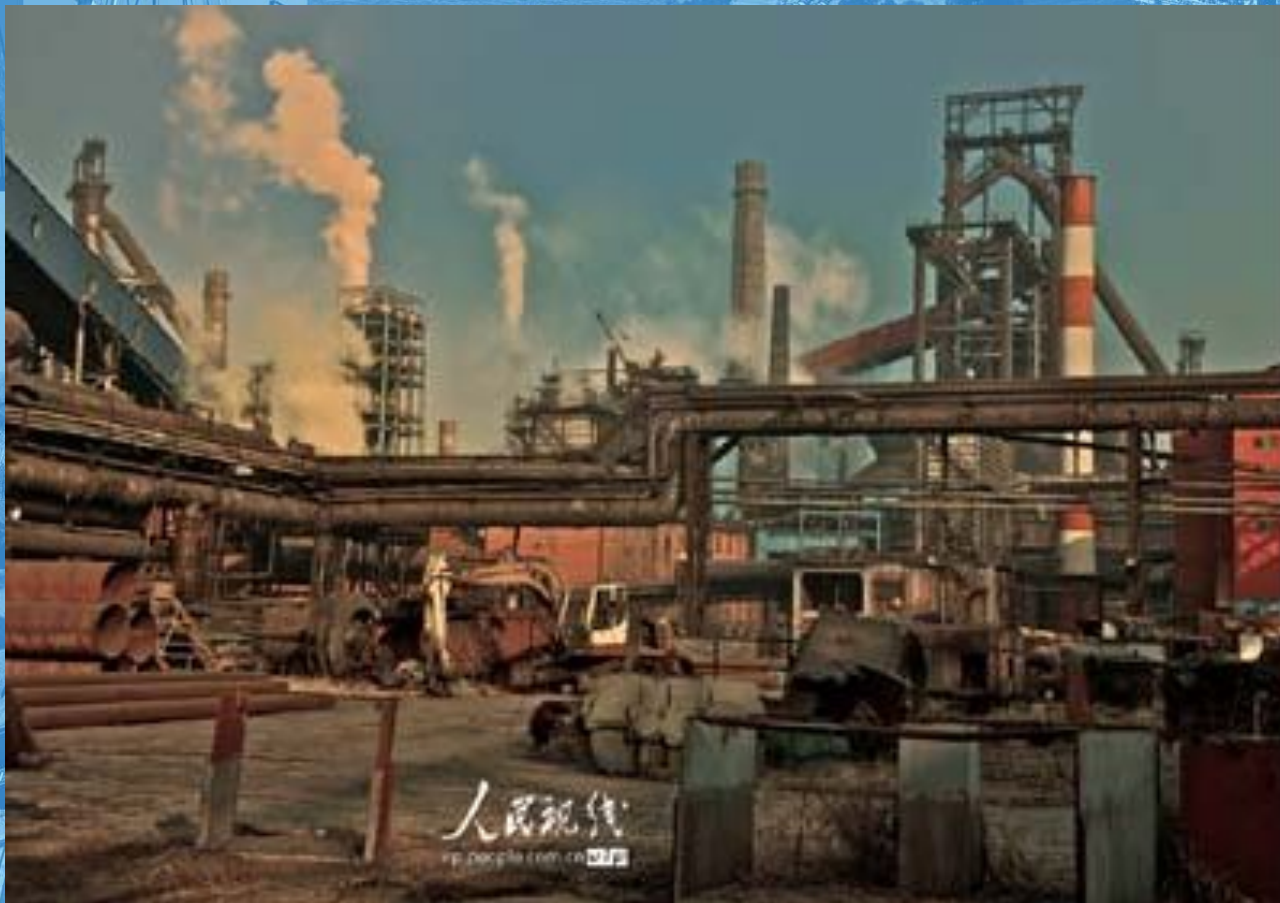


The background image is a composite of industrial scenes. On the left, there are large, cylindrical storage tanks with a metallic, corrugated surface. In the center and right, an offshore oil rig is visible, featuring a complex network of steel structures, ladders, and platforms. The entire scene is overlaid with a semi-transparent, wavy blue pattern that creates a sense of depth and movement. The text 'Промышленность Пекина' is centered over the image in a bold, orange-red font.

Промышленность Пекина

Комбинат "Шоуду"

Нефтеперерабатывающая промышленность

Машиностроение

- BMW
- Mercedes-Benz
- Audi
- Volkswagen
- Citroen

ЛЕГКАЯ ПРОМЫШЛЕННОСТЬ

Резьба по дереву

Перегородчатая эмаль