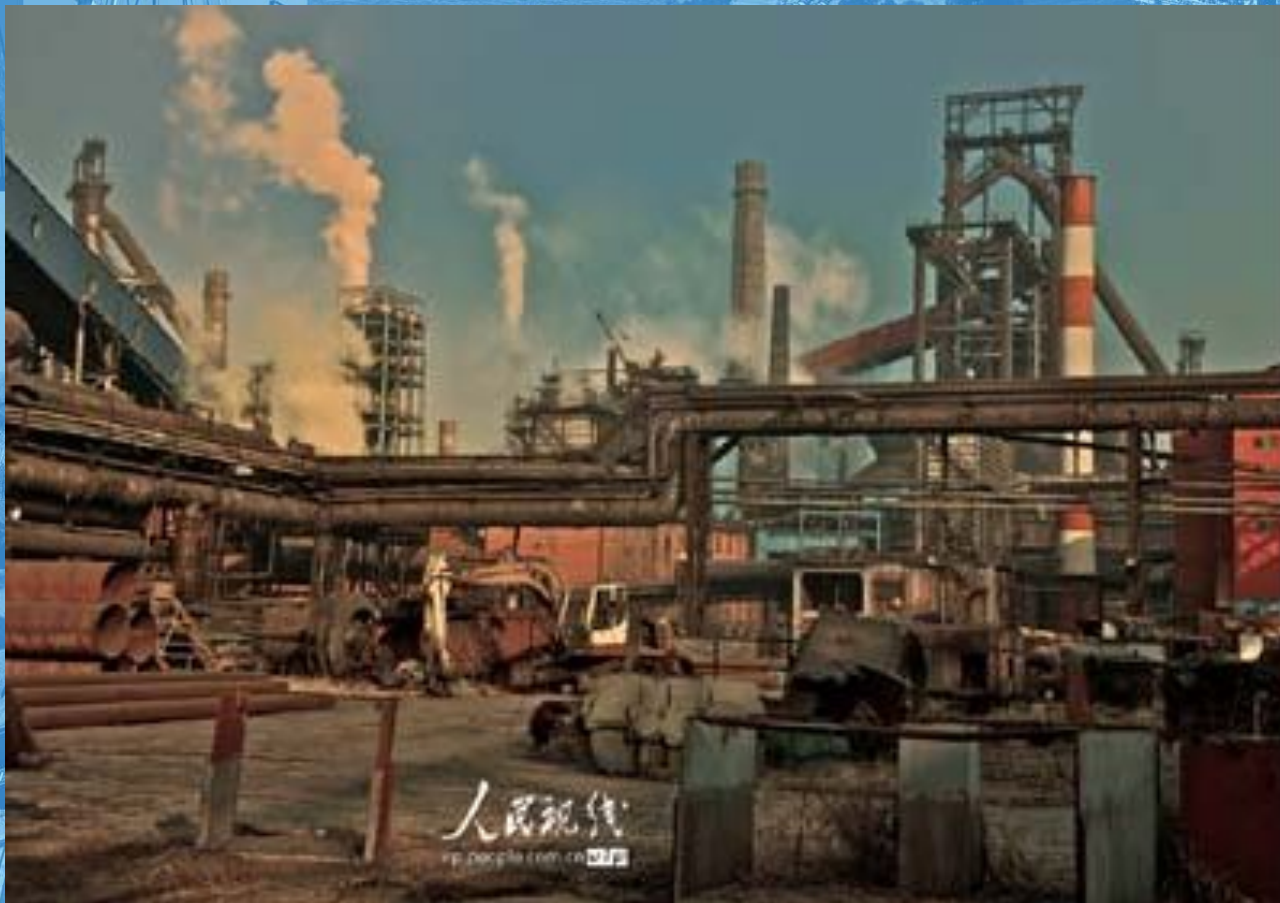


The background of the slide is a composite image of industrial scenes. On the left, there are large, cylindrical storage tanks with a metallic, corrugated surface. In the center and right, there are offshore oil rigs with complex metal structures and towers. The entire scene is overlaid with a semi-transparent, wavy blue pattern that creates a sense of movement and depth. The text is centered over this background.

Промышленность Пекина

Комбинат "Шоуду"

Нефтеперерабатывающая промышленность

Машиностроение

- BMW
- Mercedes-Benz
- Audi
- Volkswagen
- Citroen

ЛЕГКАЯ ПРОМЫШЛЕННОСТЬ

Резьба по дереву

Перегородчатая эмаль