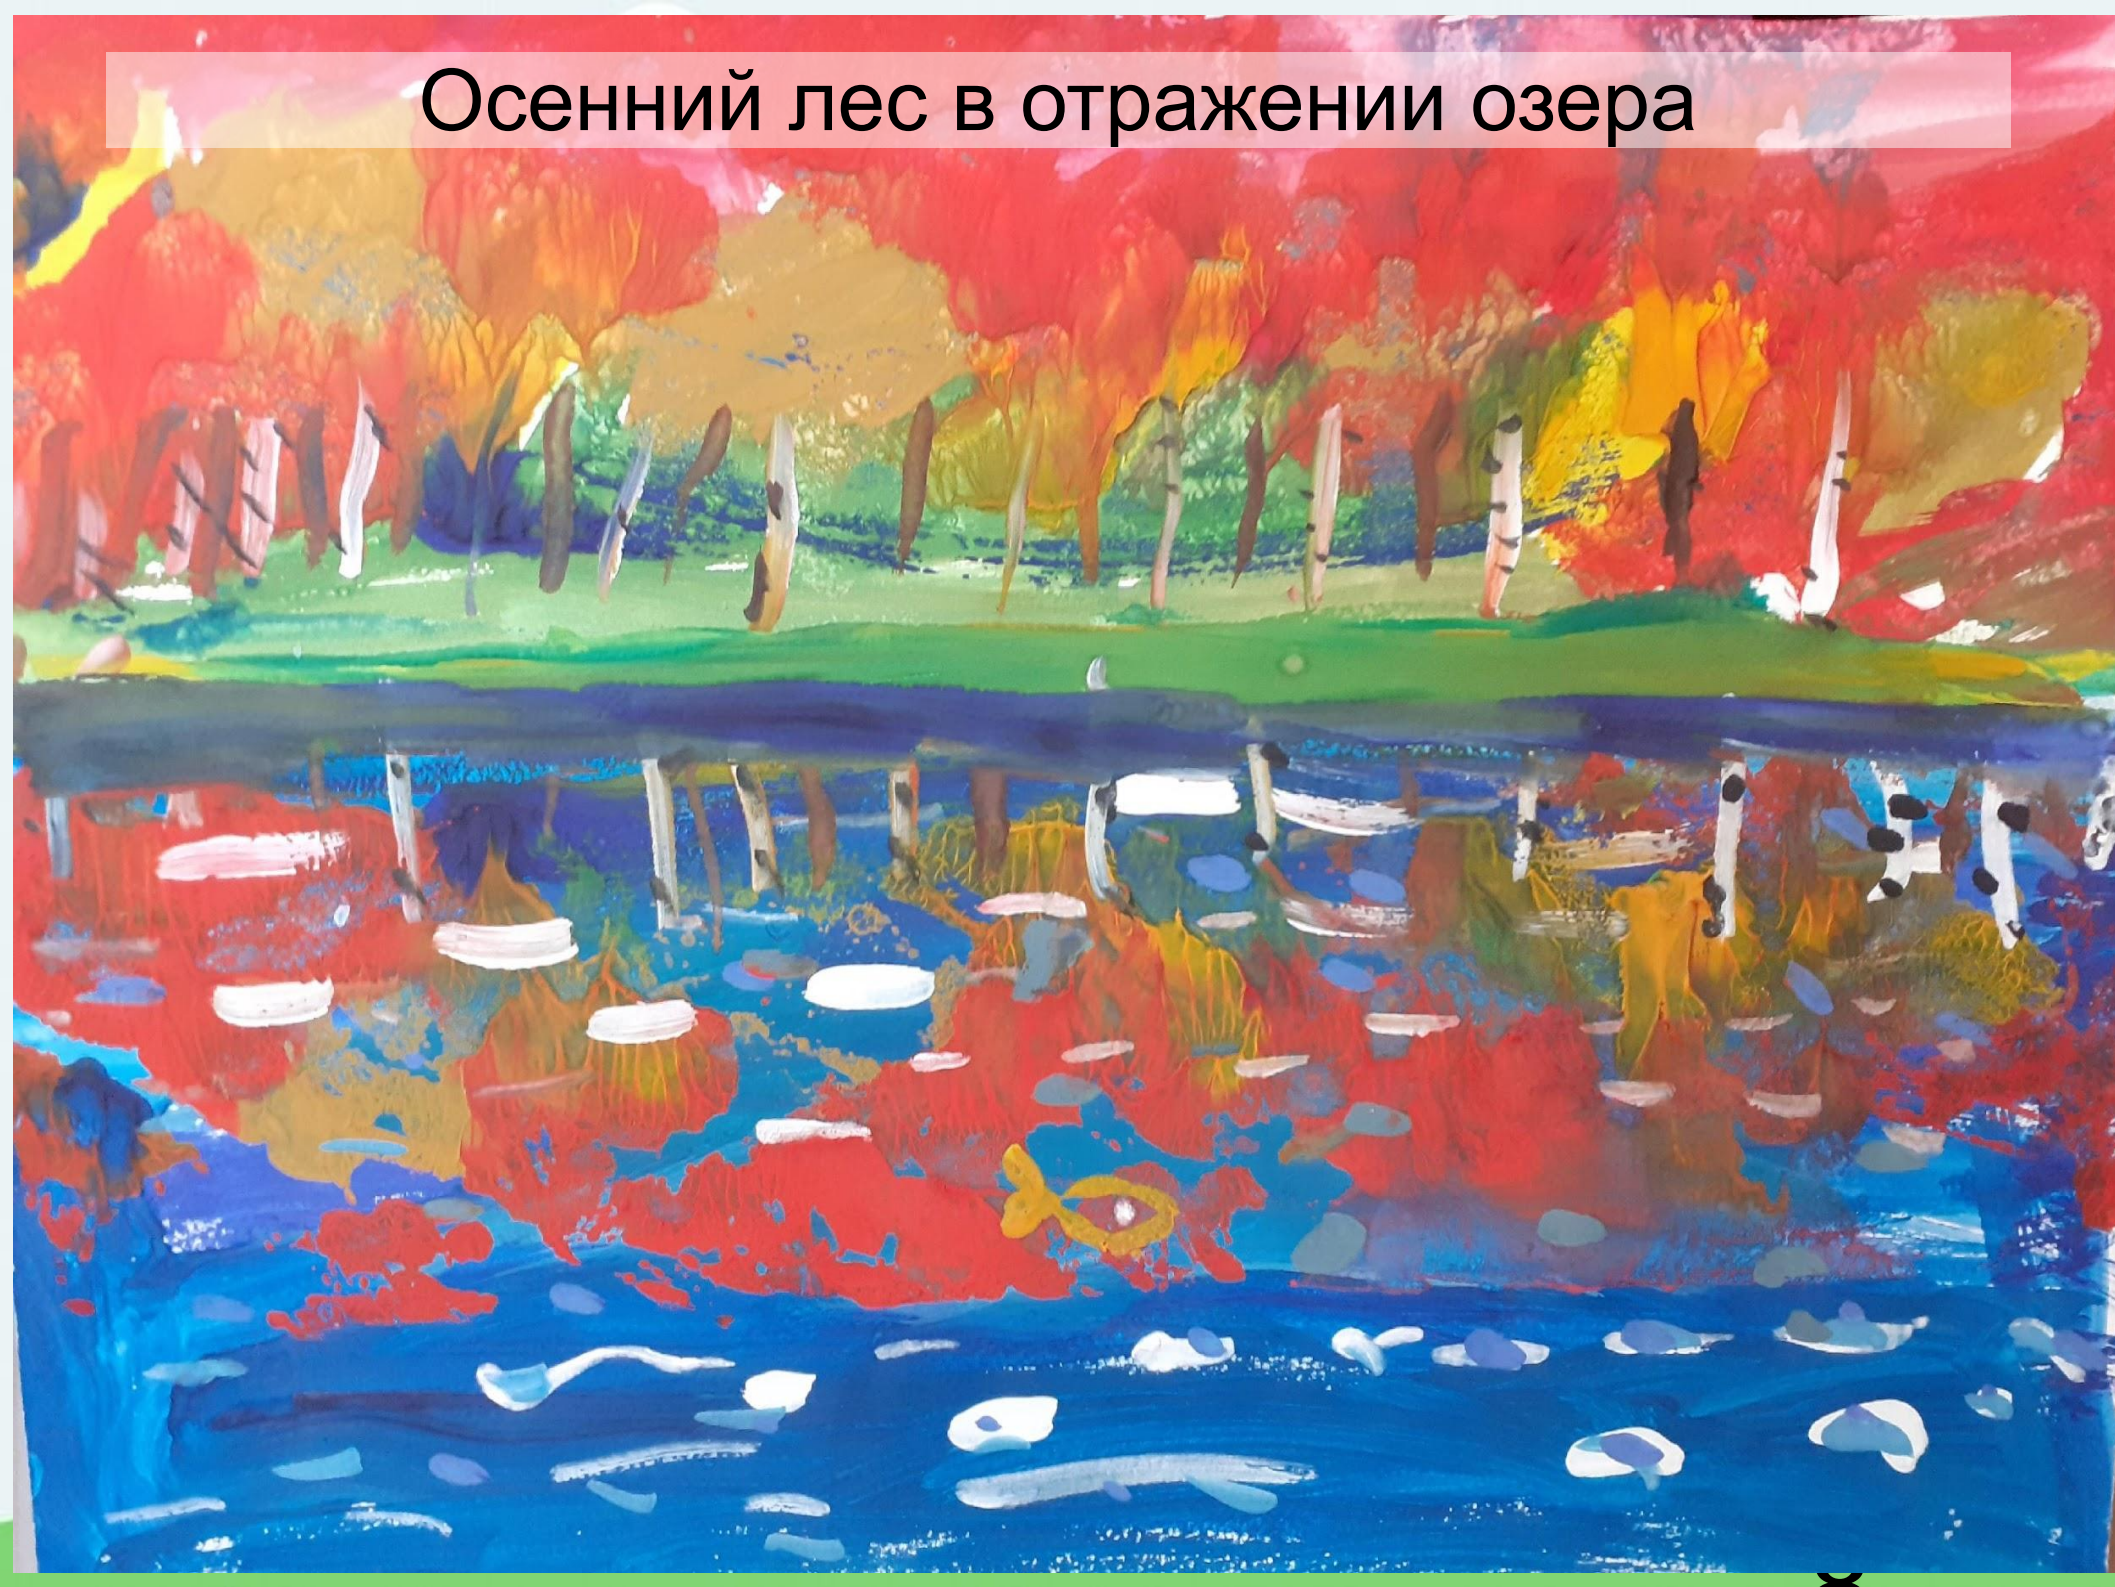

The background features a light blue sky with a bright yellow sun in the top right corner and several white, fluffy clouds. The ground is a green field with rolling hills. On the left, there is a single tree with a brown trunk and a green canopy. On the right, there are two trees of similar style. Small pink flowers are scattered across the green field.

Рисунки Полины Кабытовой 10 лет

Весенний пейзаж

Тюльпаны

Натюрморт

Еще один натюрморт

Сирень и веточка черники

На дне морском

Осенний лес в отражении озера