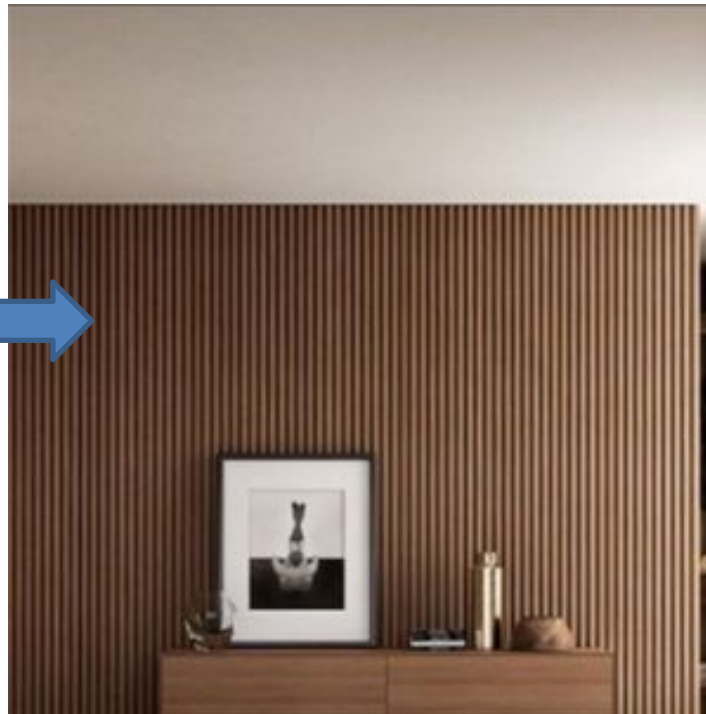

LIVING ROOM_ A.Type WOOD MOOD

LIVING ROOM_ A.Type WOOD MOOD

LIVING ROOM_ A.Type WOOD MOOD

LIVING ROOM_ A.Type WOOD MOOD

Change to wood wall

LIVING ROOM_ A.Type BOOK SHELL

H 170 W 3000
420

LIVING ROOM_ A.Type SOFA

SOFA SHAPE H680 L
1820

SOFA
COLOR

LIVING ROOM_ A.Type WHITE TALE +WOOD CHAIR

TABLE H750 L 1200
D600

BROWN WOOD
CHAIR 2PCS

LIVING ROOM_ BType WHITE &BLACK

LIVING ROOM_ A.Type WHITE BLACK MOOD

LIVING ROOM_ B.Type BOOK SHELL