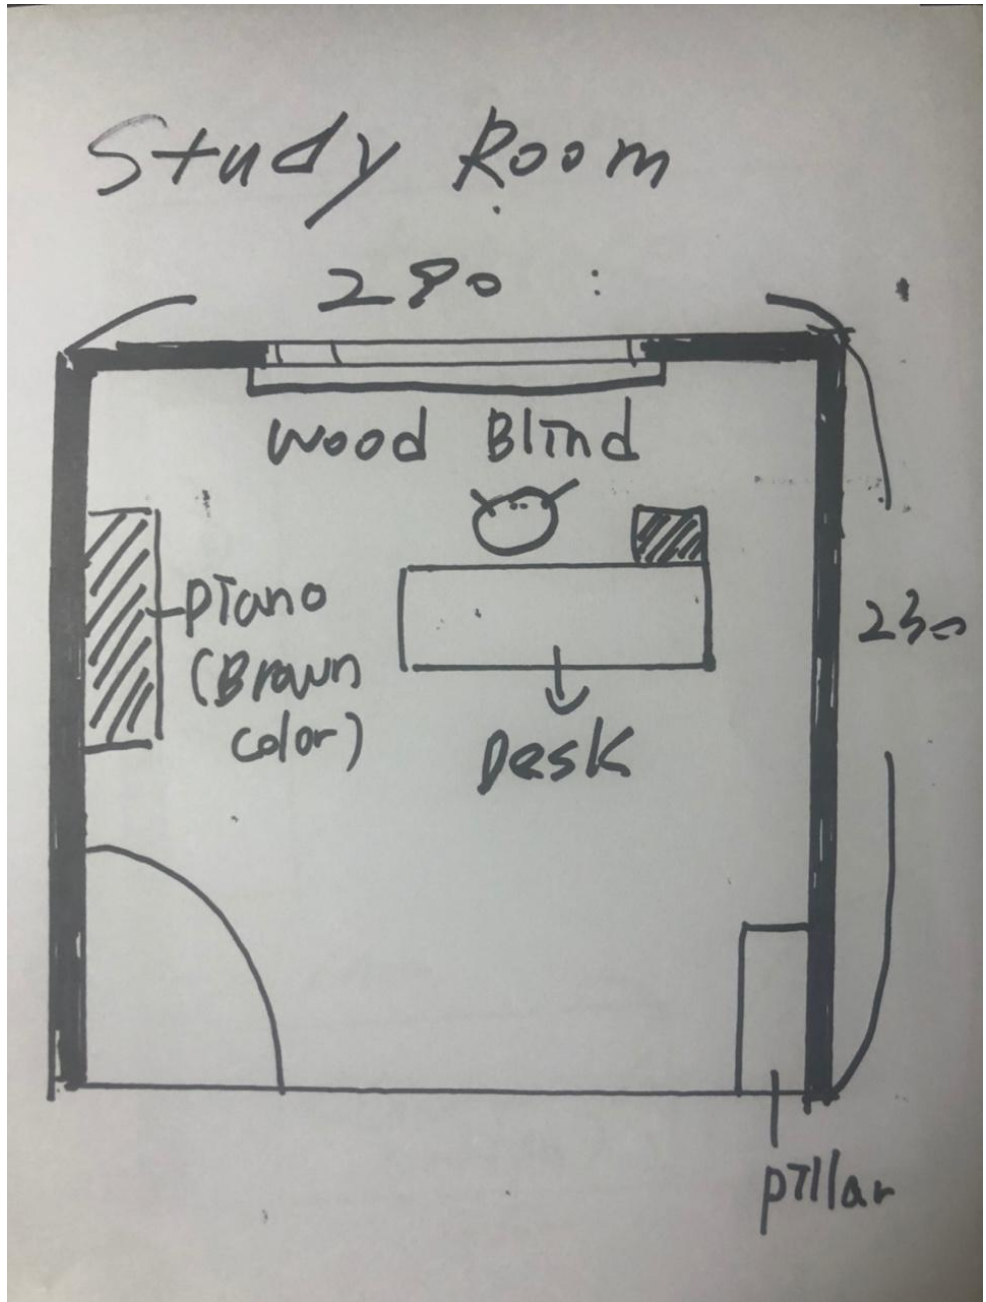

STUDY_ROOM