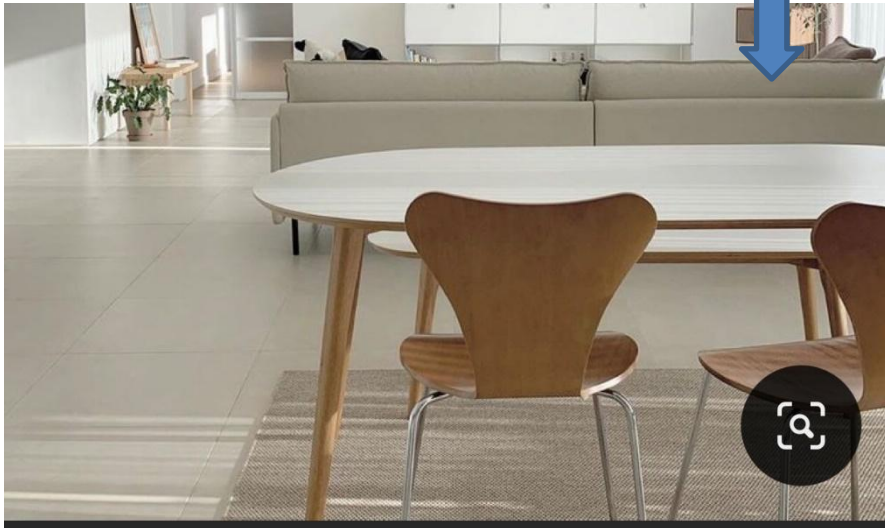

SOFA SHAPE H680 L
1820

SOFA
COLOR

LIVING ROOM_ A.Type WHITE TALE +WOOD CHAIR

TABLE H750 L 1200
D600

BROWN WOOD
CHAIR 2PCS

LIVING ROOM_ BType WHITE &BLACK

LIVING ROOM_ A.Type WHITE BLACK MOOD

LIVING ROOM_ B.Type BOOK SHELL