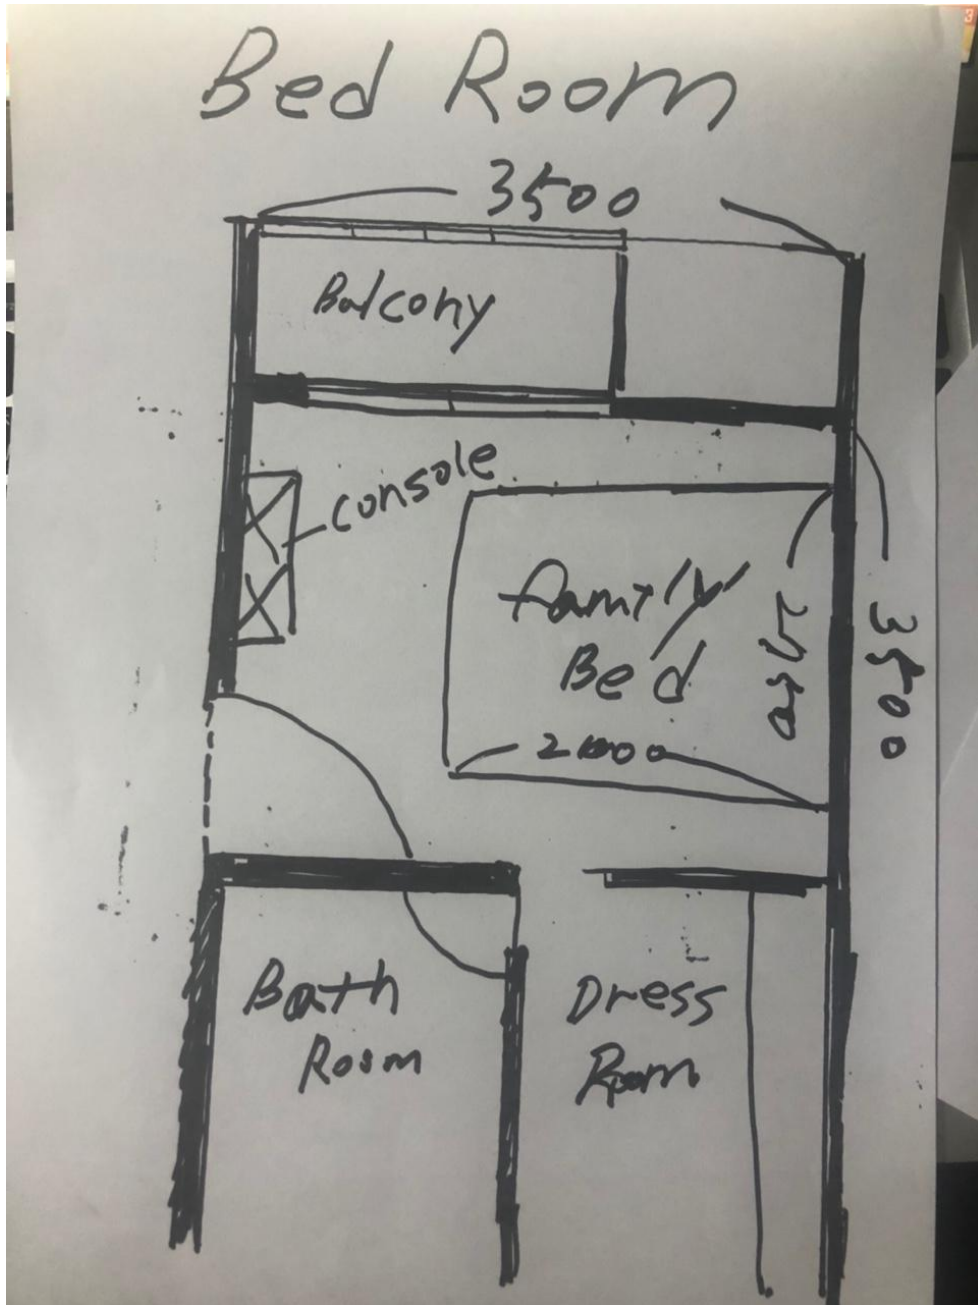

STUDY ROOM rug

사이잘룩 다크베이지

BED ROOM LAYOUT

BED ROOM LAYOUT

BED ROOM double curtain

BED ROOM LAYOUT

Change TO WHITE WOOD WALL
+ side light

BED ROOM LAYOUT

Low family bed

2750*2000

BED ROOM LAYOUT

SPECIFICATION

NORWEGIAN WIDE 6 DRAWERS

노르웨지안 6칸 와이드 서랍장

원산지 : 인도네시아(OEM)

수입원: (주)동원교역