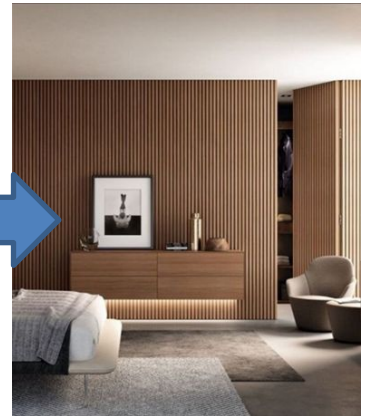

LIVING ROOM_ A.Type WOOD MOOD

LIVING ROOM_ A.Type WOOD MOOD

LIVING ROOM_ A.Type WOOD MOOD

LIVING ROOM_ A.Type WOOD MOOD

Change to wood wall

LIVING ROOM_ A.Type BOOK SHELL

H 170 W 3000
420

LIVING ROOM_ A.Type SOFA

SOFA SHAPE H680 L
1820

SOFA
COLOR

LIVING ROOM_ A.Type WHITE TALE +WOOD CHAIR

TABLE H750 L 1200
D600

BROWN WOOD
CHAIR 2PCS

LIVING ROOM_ BType WHITE &BLACK

LIVING ROOM_ A.Type WHITE BLACK MOOD

LIVING ROOM_ B.Type BOOK SHELL

H 170 W 3000
420

LIVING ROOM_ B TYPE WHITE AND BLACK

Change TO WHITE WOOD WALL

LIVING ROOM_ BType WHITE &BLACK SOFA

SOFA COLOR

LIVING ROOM_ A.Type WHITE TALE +WOOD CHAIR

TABLE H750 L 1200
D600

BLACK CHAIR
2PCS