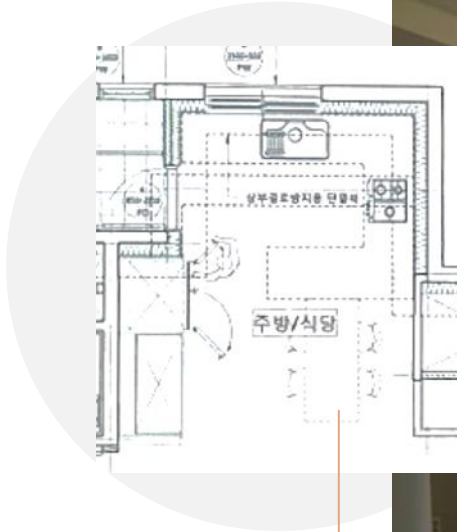

DINING ROOM