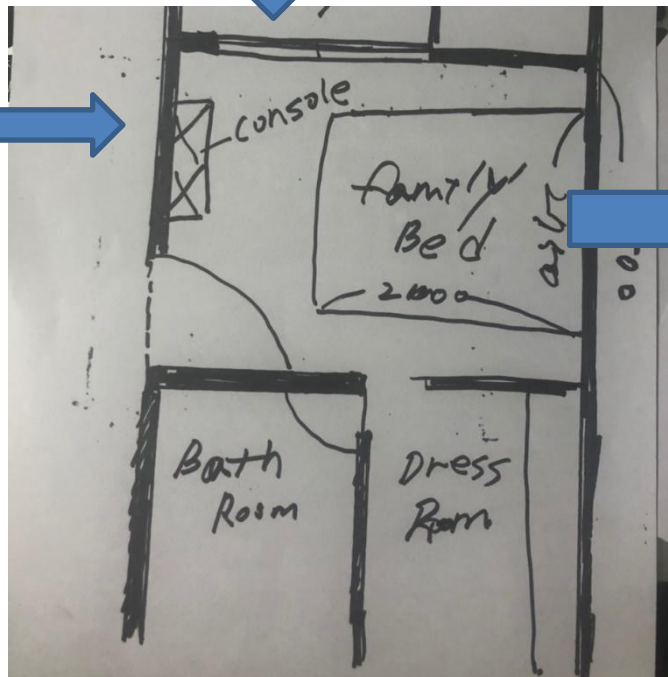

STUDY ROOM rug

사이잘룩 다크베이지

BED ROOM LAYOUT

BED ROOM LAYOUT

BED ROOM double curtain

BED ROOM LAYOUT

Change TO WHITE WOOD WALL
+ side light

BED ROOM LAYOUT

Low family bed

2750*2000

BED ROOM LAYOUT

SPECIFICATION

NORWEGIAN WIDE 6 DRAWERS

노르웨지안 6칸 와이드 서랍장

원산지 : 인도네시아(OEM)

수입원: (주)동원교역