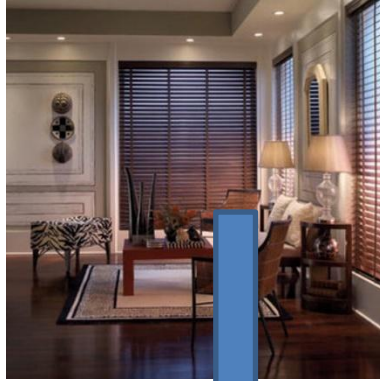

STUDY_ROOM