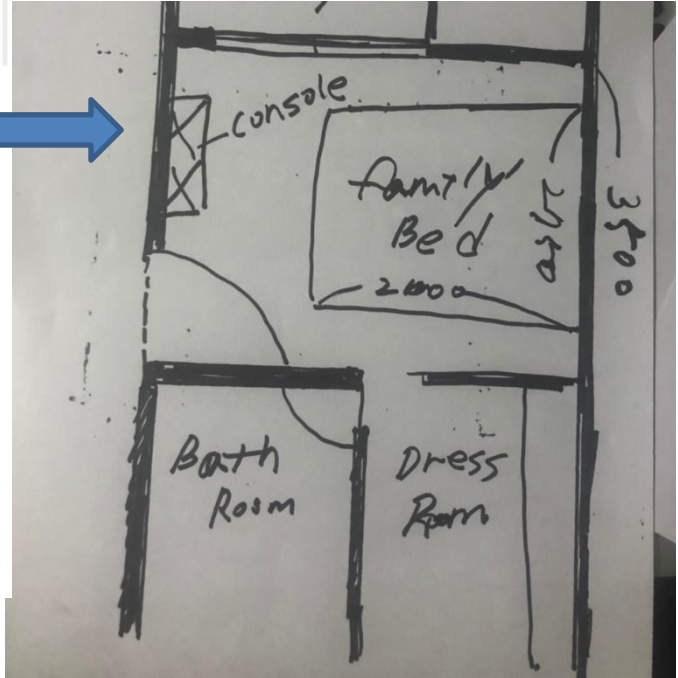

STUDY ROOM rug

사이잘룩 다크베이지

BED ROOM LAYOUT

BED ROOM LAYOUT

BED ROOM double curtain

BED ROOM LAYOUT

Change TO WHITE WOOD WALL
+ side light

BED ROOM LAYOUT

Low family bed

2750*2000

BED ROOM LAYOUT

SPECIFICATION

NORWEGIAN WIDE 6 DRAWERS

노르웨지안 6칸 와이드 서랍장

원산지 : 인도네시아(OEM)

수입원: (주)동원교역