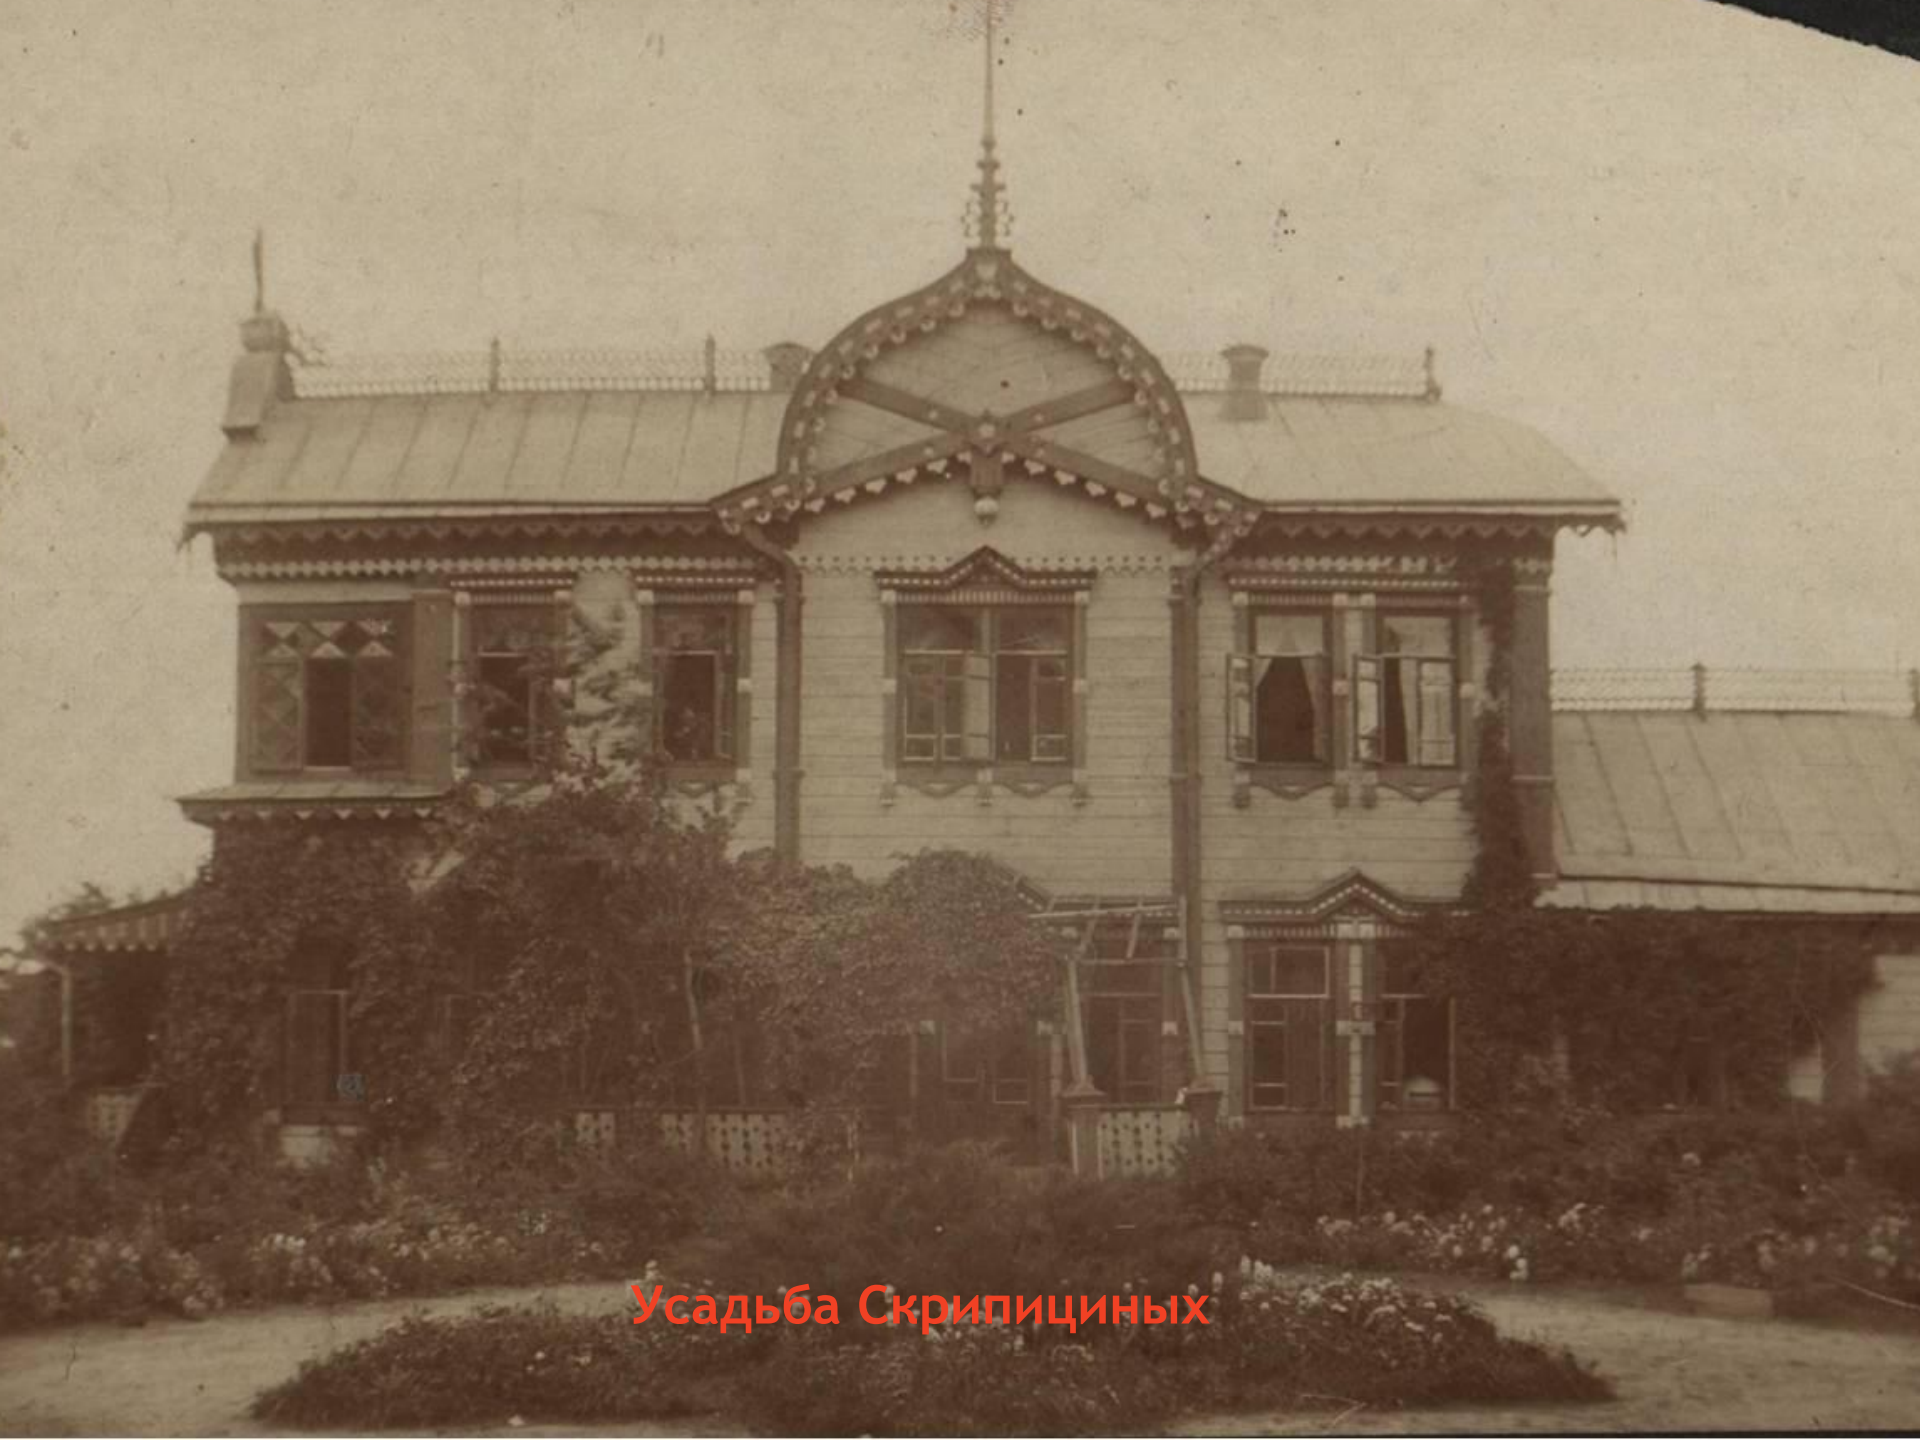

Усадьба Скрипичиных