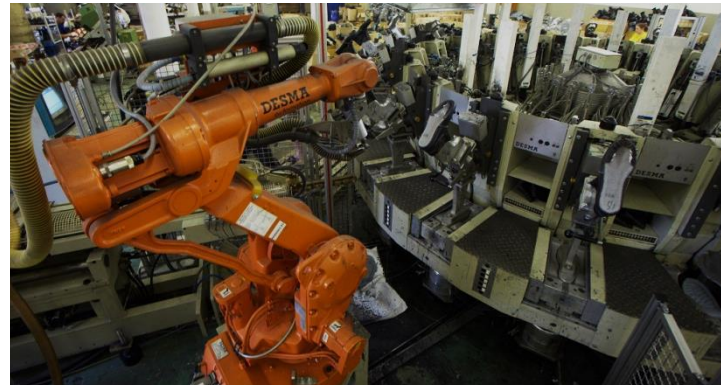

AVANGARD
Professional & Outdoor Equipment

A low-angle photograph of a construction site under a clear blue sky. In the foreground, several construction workers are seen from behind, wearing white hard hats and bright yellow-green safety vests. One worker in the center is wearing a blue hard hat. They are looking towards a large building under construction. The building has a modern facade with blue-tinted glass panels and a concrete structure. A green tower crane is visible on the left side of the building. Scaffolding and construction equipment are visible on the right side. The overall scene is bright and active.

ЛЕТНЯЯ СПЕЦОДЕЖДА

КОСТЮМ
«Тимбер»

Костюм
«Легион»

КОСТЮМ «Виват»

A construction worker wearing a white hard hat, a bright orange high-visibility jacket with reflective stripes, and dark gloves is holding a set of blueprints. He is standing on a snowy construction site with yellow machinery in the background. The scene is captured in a cinematic style with soft lighting and falling snow. A semi-transparent dark horizontal band is overlaid across the middle of the image, containing the text.