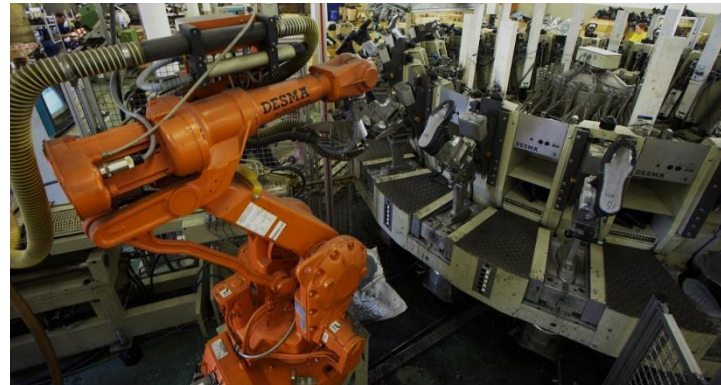

AVANGARD
Professional & Outdoor Equipment

A low-angle photograph of a construction site under a clear blue sky. In the foreground, several construction workers are seen from behind, wearing white hard hats and bright yellow-green high-visibility safety vests. One worker in the center is wearing a blue hard hat. They are looking towards a large building under construction. The building has a modern facade with blue-tinted glass panels and a concrete structure. A green tower crane is visible on the left side of the building. To the right, there is a structure covered in blue safety netting with orange railings. In the background, other city buildings are visible. A semi-transparent dark horizontal band is overlaid across the middle of the image, containing the text.

ЛЕТНЯЯ СПЕЦОДЕЖДА

КОСТЮМ
«Тимбер»

Костюм
«Легион»

КОСТЮМ «Виват»

A construction worker wearing a white hard hat, a bright orange high-visibility jacket with reflective strips, and dark gloves is standing on a snowy construction site. He is holding a set of blueprints. In the background, there are yellow excavators and other construction equipment. The scene is filled with falling snow, creating a winter atmosphere.