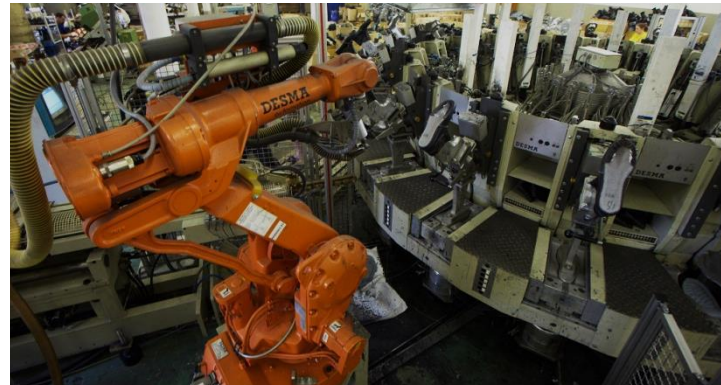

AVANGARD  [®]
Professional & Outdoor Equipment

A low-angle photograph of a construction site under a clear blue sky. In the foreground, several construction workers are seen from behind, wearing white hard hats and bright yellow-green safety vests. One worker in the center is wearing a blue hard hat. They are looking towards a large building under construction. The building has a modern facade with blue-tinted glass panels and is partially covered in blue safety netting. A green tower crane is visible on the left side of the building. In the background, other city buildings are visible. A semi-transparent dark banner with white text is overlaid across the middle of the image.

ЛЕТНЯЯ СПЕЦОДЕЖДА

КОСТЮМ
«Тимбер»

Костюм
«Легион»

КОСТЮМ «Виват»

A construction worker wearing a white hard hat, a bright orange high-visibility jacket with reflective strips, and dark gloves is holding a set of blueprints. He is standing on a snowy construction site with yellow excavators in the background. The scene is overcast and snowy, with snowflakes visible in the air. A semi-transparent dark grey banner is overlaid across the middle of the image, containing the text.