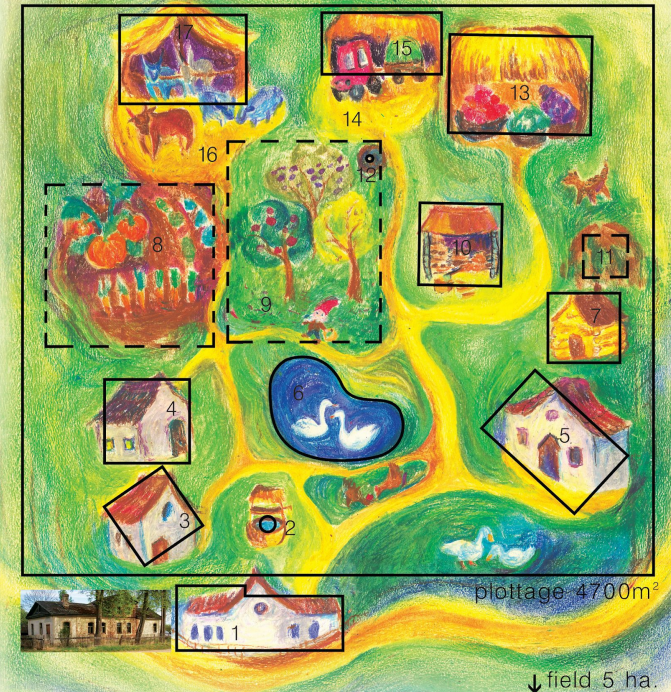

Russia, Leningradskaya oblast, Luga district, village of Stavotino, club.

Notation conventions:

- | | |
|---------------------|-------------------------------|
| 1 Clubhouse | 10 Wood-shed |
| 2 Well | 11 Ground for compost |
| 3, 4 Dwelling house | 12 Container for sewerage |
| 5 Guest house | 13 Vegetable store |
| 6 Pond | 14 Ground for farming plant |
| 7 Bath-house | 15 Shed for farming plant |
| 8 Vegetable garden | 16 Exercise ground for cattle |
| 9 Garden | 17 Cattle shed |