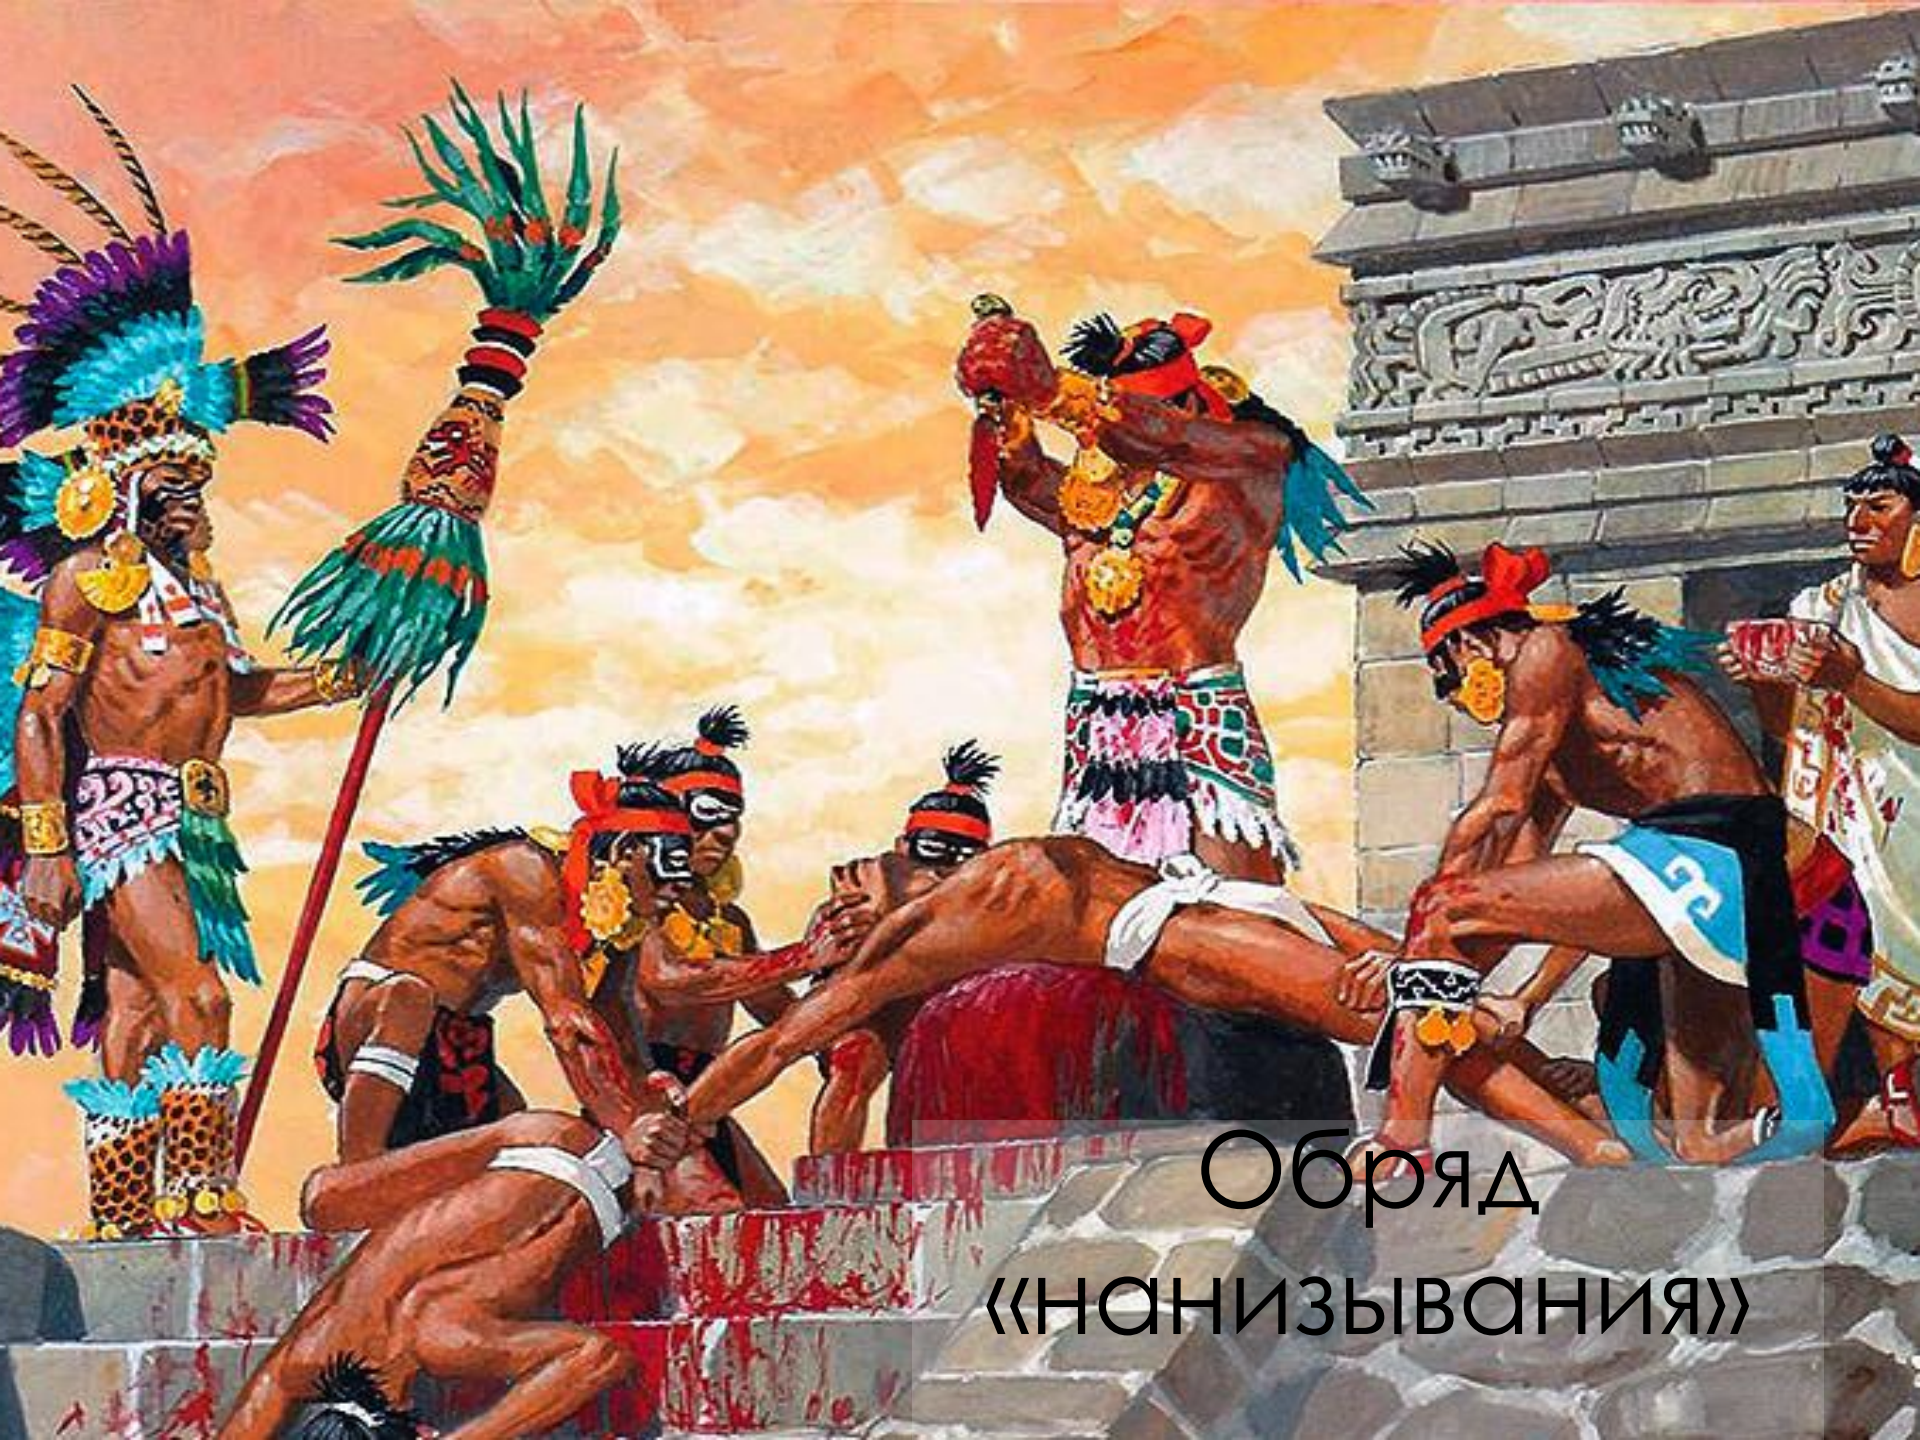

Майя

Мезоамерика

Майя строили каменные города

Жилые дома

A photograph of a large, ancient stone stepped pyramid, likely a ceremonial structure, situated in a lush, tropical environment. The pyramid is built from grey stone blocks and features a prominent staircase on its left side. At the top of the pyramid is a rectangular structure with several small, square openings. To the right of the pyramid, there is a structure with a thick, thatched roof made of dried palm fronds. The background is filled with dense green foliage and trees, and the foreground shows a grassy area with a gravel path. The text "Монументальные церемониальные сооружения" is overlaid on the lower-left portion of the image.

Монументальные
церемониальные
сооружения

Живопись майя

Майяская кухня

Жертвоприношения мая

Игра в мяч

Танец огненного очищения

Обряд
«нанизывания»

Обряд «души-
крови»