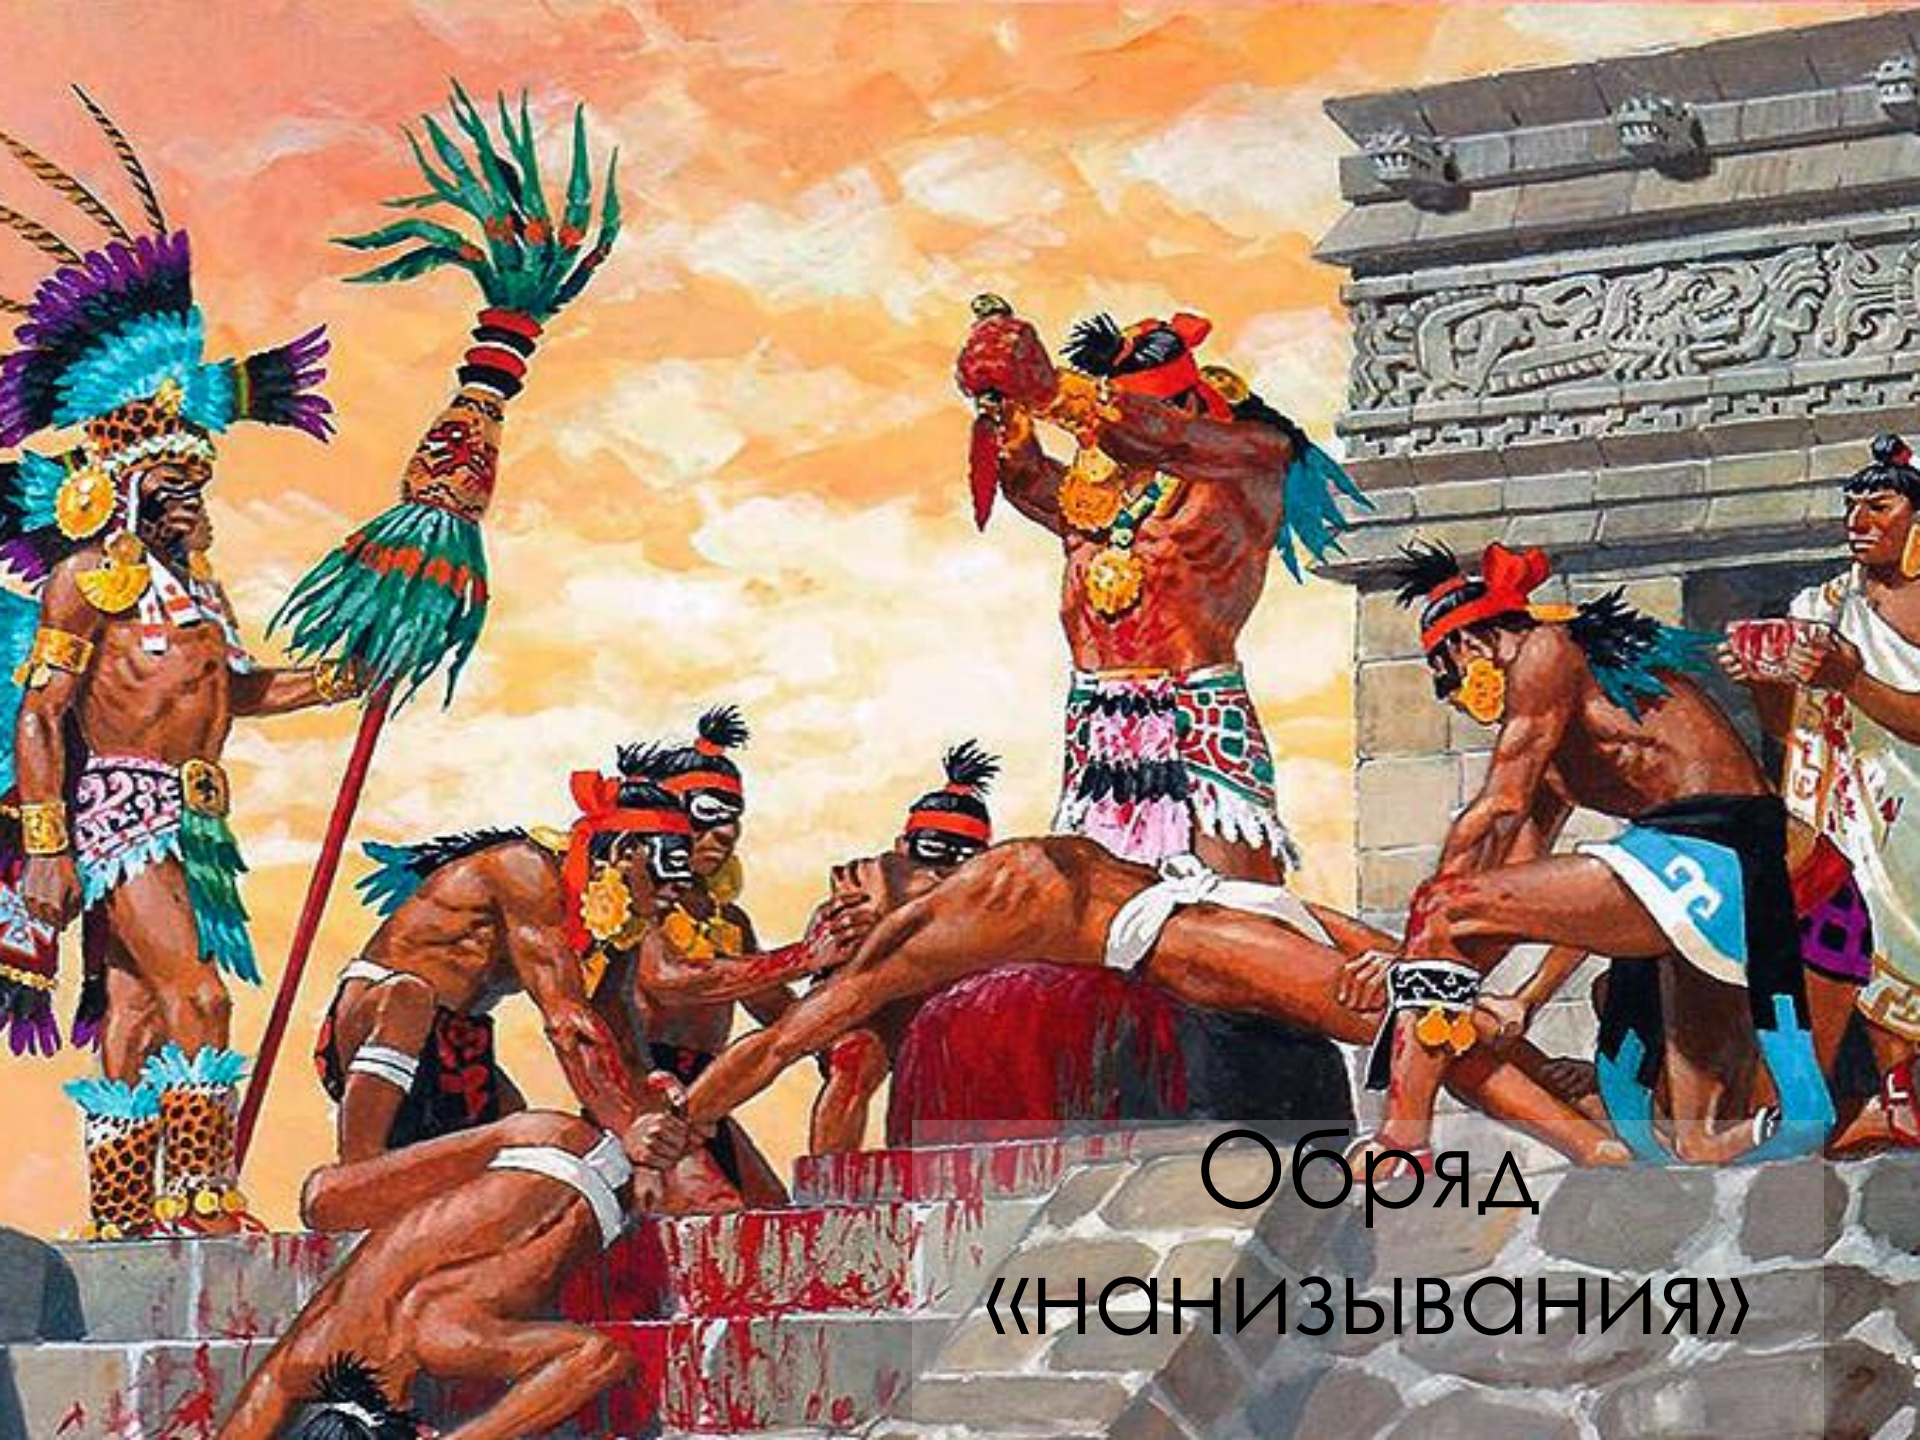

Майя

Мезоамерика

Майя строили каменные города

Жилые дома

A photograph of a large, ancient stone stepped pyramid, likely a ceremonial structure, situated in a lush, tropical environment. The pyramid is built from dark grey stone blocks and features a wide staircase on its left side. At the top of the pyramid is a rectangular structure with several small, square openings. To the right of the pyramid, there is a structure with a thick, thatched roof made of dried palm fronds. The background is filled with dense green foliage and trees. The foreground shows a grassy area and a gravel path.

Монументальные
церемониальные
сооружения

ЖИВОПИСЬ МАЙЯ

Майяская кухня

Жертвоприношения мая

Игра в мяч

Танец огненного очищения

Обряд
«нанизывания»

Обряд «души-
крови»