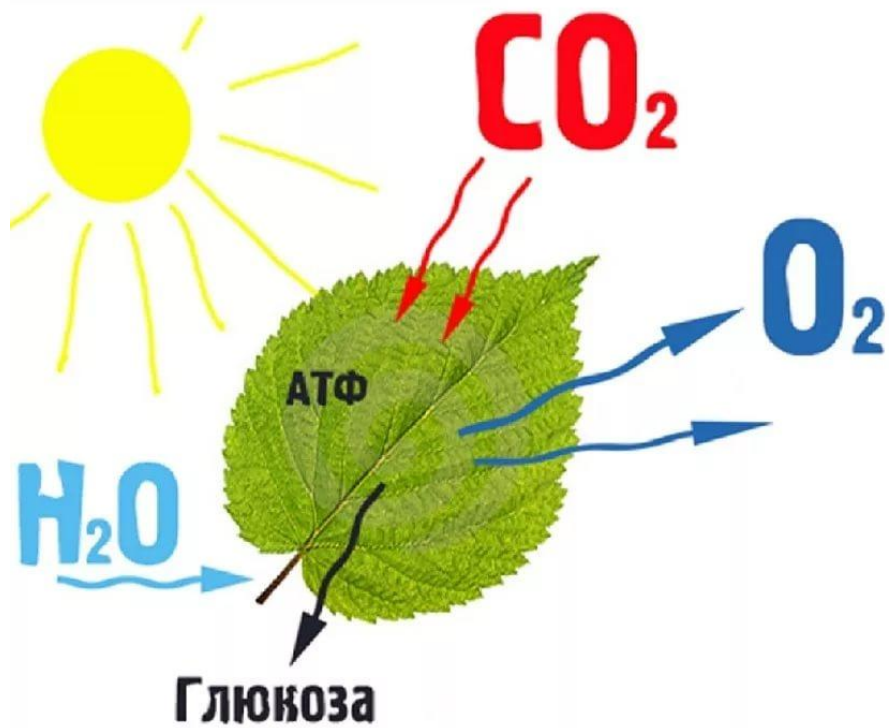

Plants breath in (eat)

- Sun
- Carbon Dioxide (CO_2)
- Water (H_2O)