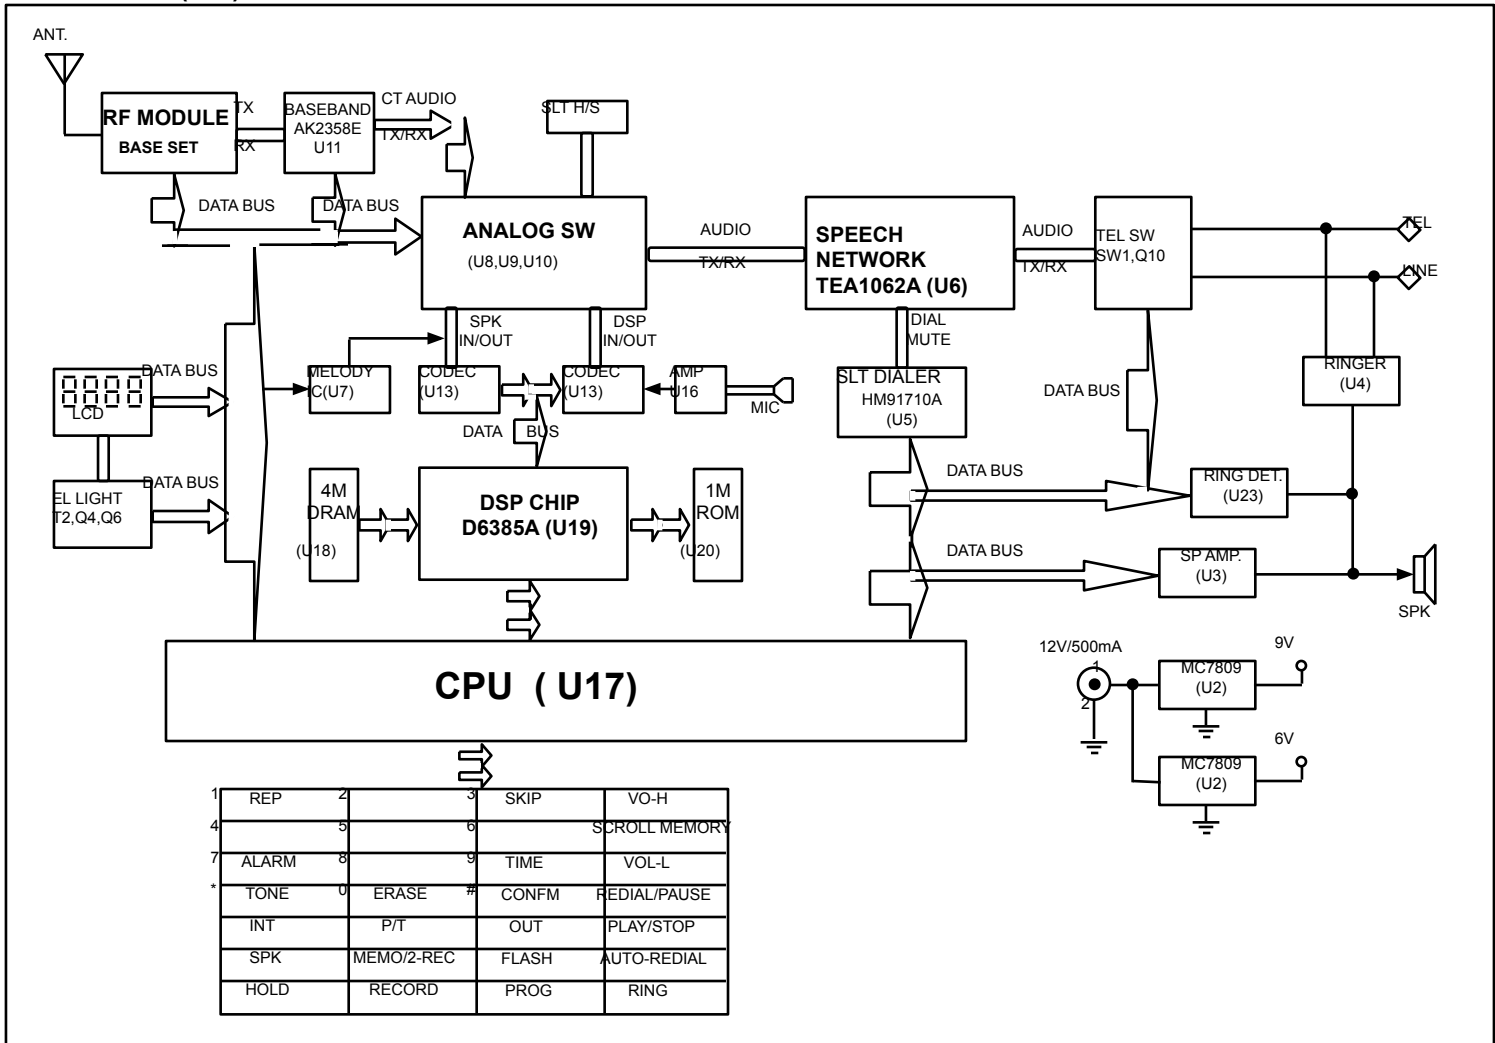

BLOCK DIAGRAM(B/S)

| | | | | | |
|---|-------|---|------------|-------|---------------|
| 1 | REP | 2 | 3 | SKIP | VO-H |
| 4 | | 5 | 6 | | SCROLL MEMORY |
| 7 | ALARM | 8 | 9 | TIME | VOL-L |
| * | TONE | 0 | ERASE | # | CONFIRM |
| | | | | | REDIAL/PAUSE |
| | INT | | P/T | OUT | PLAY/STOP |
| | SPK | | MEMO/2-REC | FLASH | AUTO-REDIAL |
| | HOLD | | RECORD | PROG | RING |

**BLOCK
DIAGRAM(H/S)**