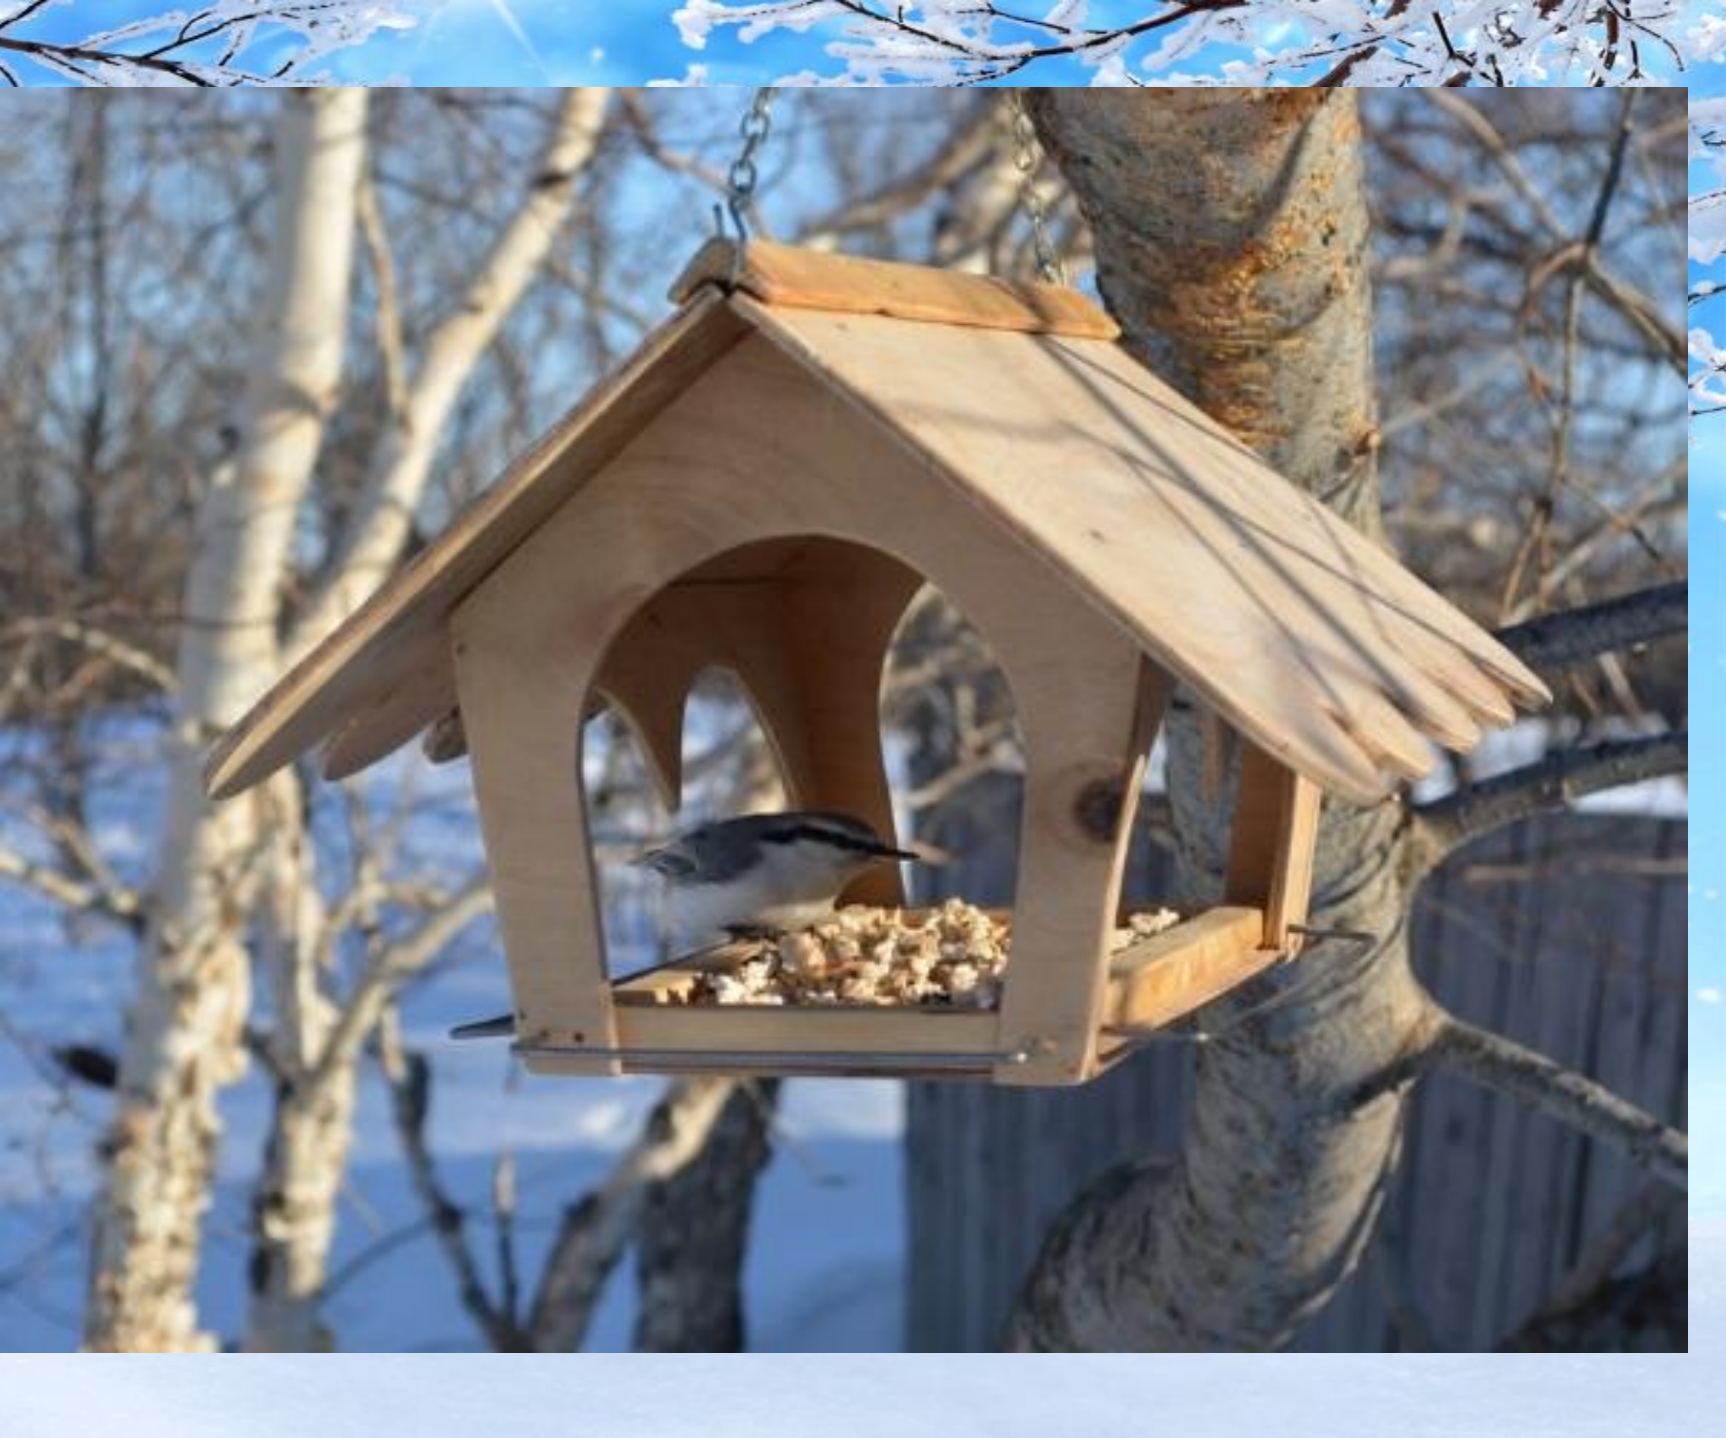

A winter forest scene with various animals and a decorative border. The background is a snowy forest with blue-toned trees. In the center, there is a white rectangular area with a decorative border of blue and green floral patterns. The title 'КАК ЗИМУЮТ ЗВЕРИ В ЛЕСУ' is written in blue capital letters. Below the title, the author's name 'АВТОР: РЫБАКОВА Н.Р.' is written in blue capital letters. Various animals are illustrated around the scene: an owl on a tree branch, a squirrel on a tree trunk, a deer with large antlers, a smaller spotted deer, a brown bear, a brown deer, a rabbit, a hedgehog, a fox, and a cat. A penguin is also visible on a tree branch.

КАК ЗИМУЮТ ЗВЕРИ В ЛЕСУ

АВТОР: РЫБАКОВА Н.Р.

DERK © 01

Вход в медвежью берлогу

ok.ru/zaykinaskazka