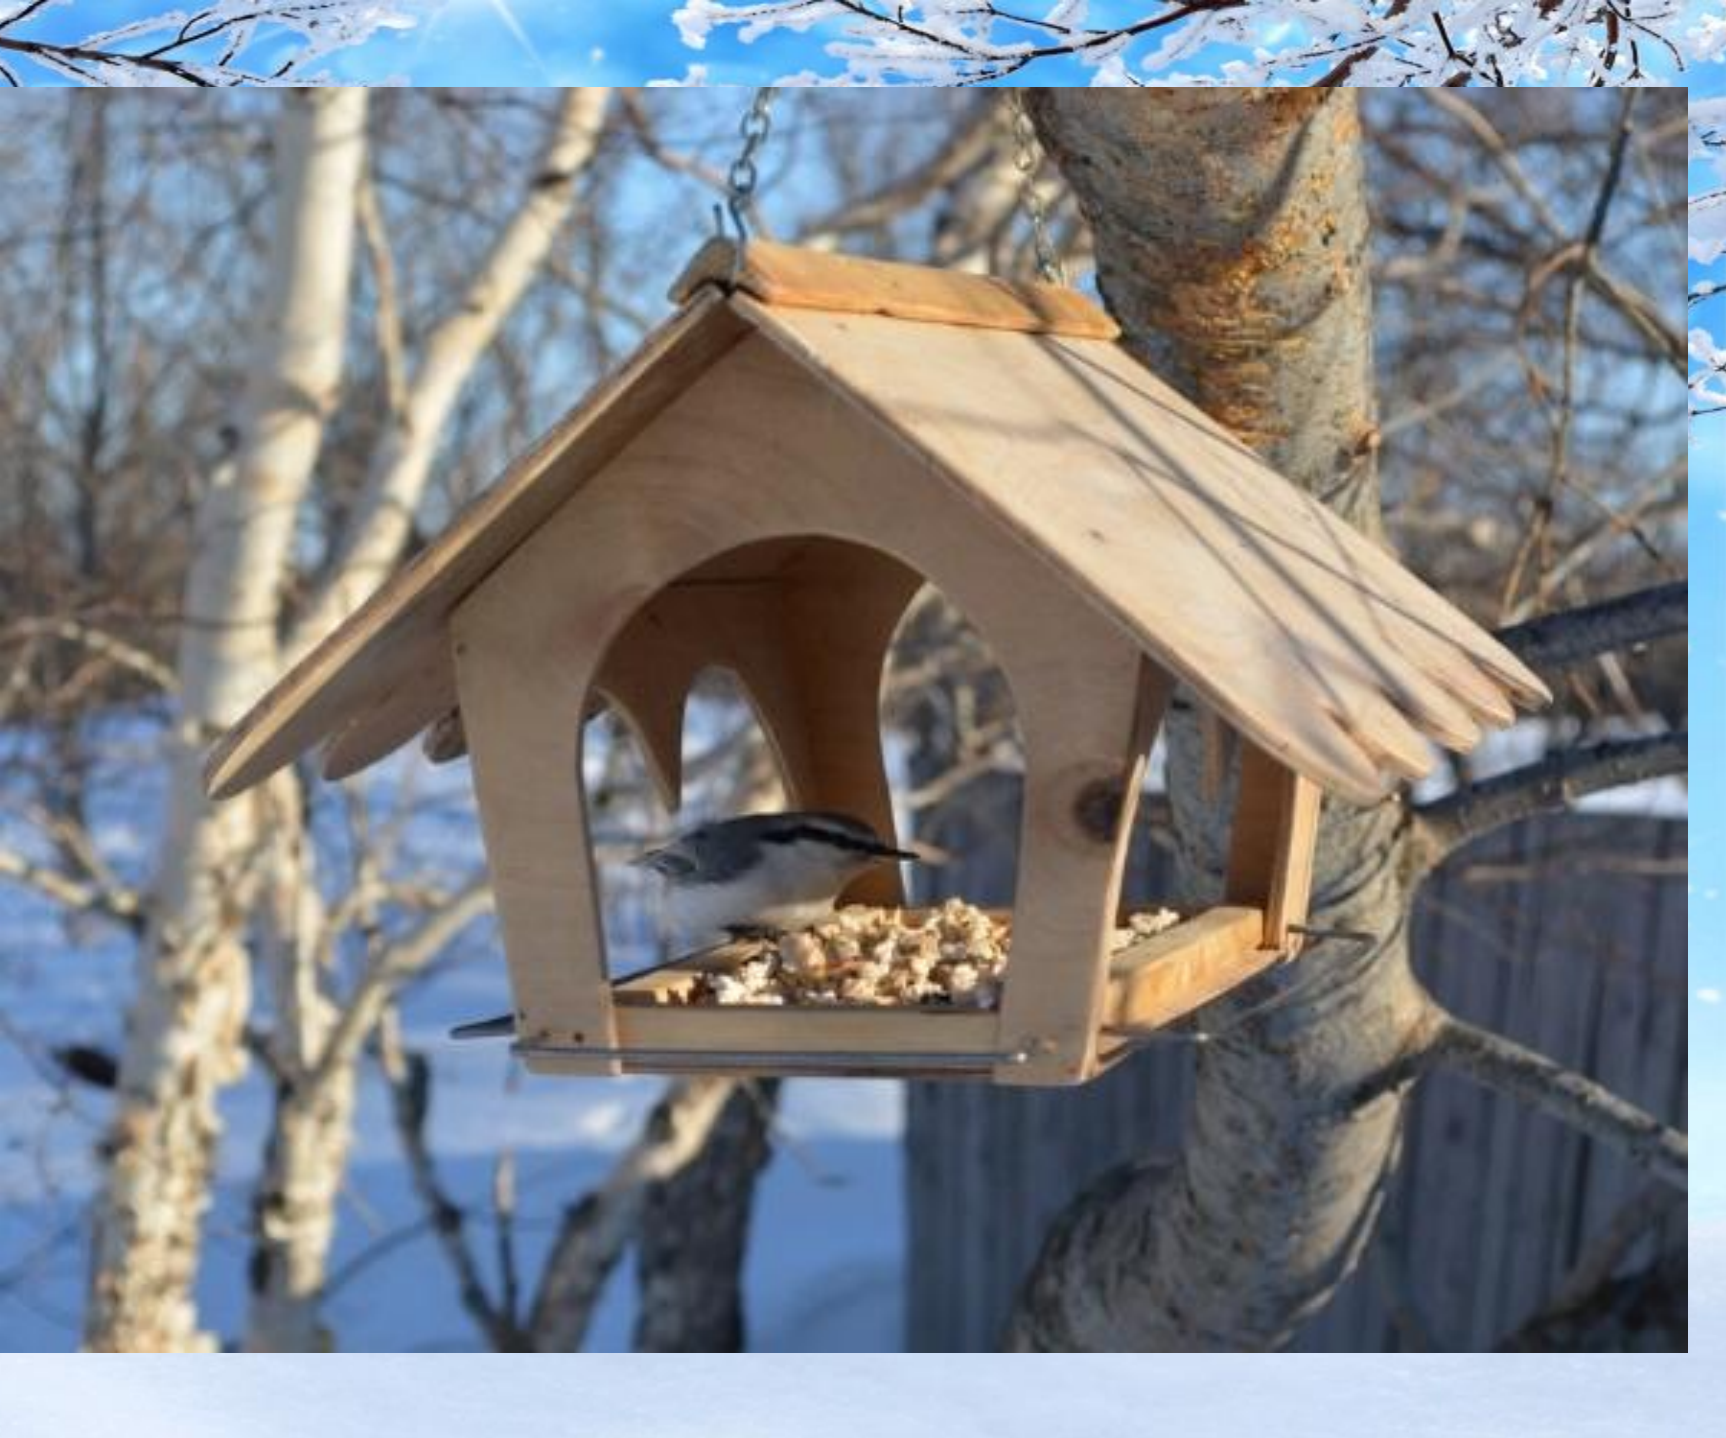

The background is a winter forest with snow-covered trees and a blue-tinted sky. A decorative border with a repeating pattern of blue and white floral motifs surrounds the central text. Various animals are depicted: an owl on a tree branch, a squirrel on a tree trunk, a penguin on a branch, a spotted deer, a brown bear, a brown deer, a rabbit, a bear cub, a hedgehog, a fox, and a cat.

КАК ЗИМУЮТ ЗВЕРИ В ЛЕСУ

АВТОР: РЫБАКОВА Н.Р.

DERK © 01

Вход в медвежью берлогу

ok.ru/zaykinaskazka