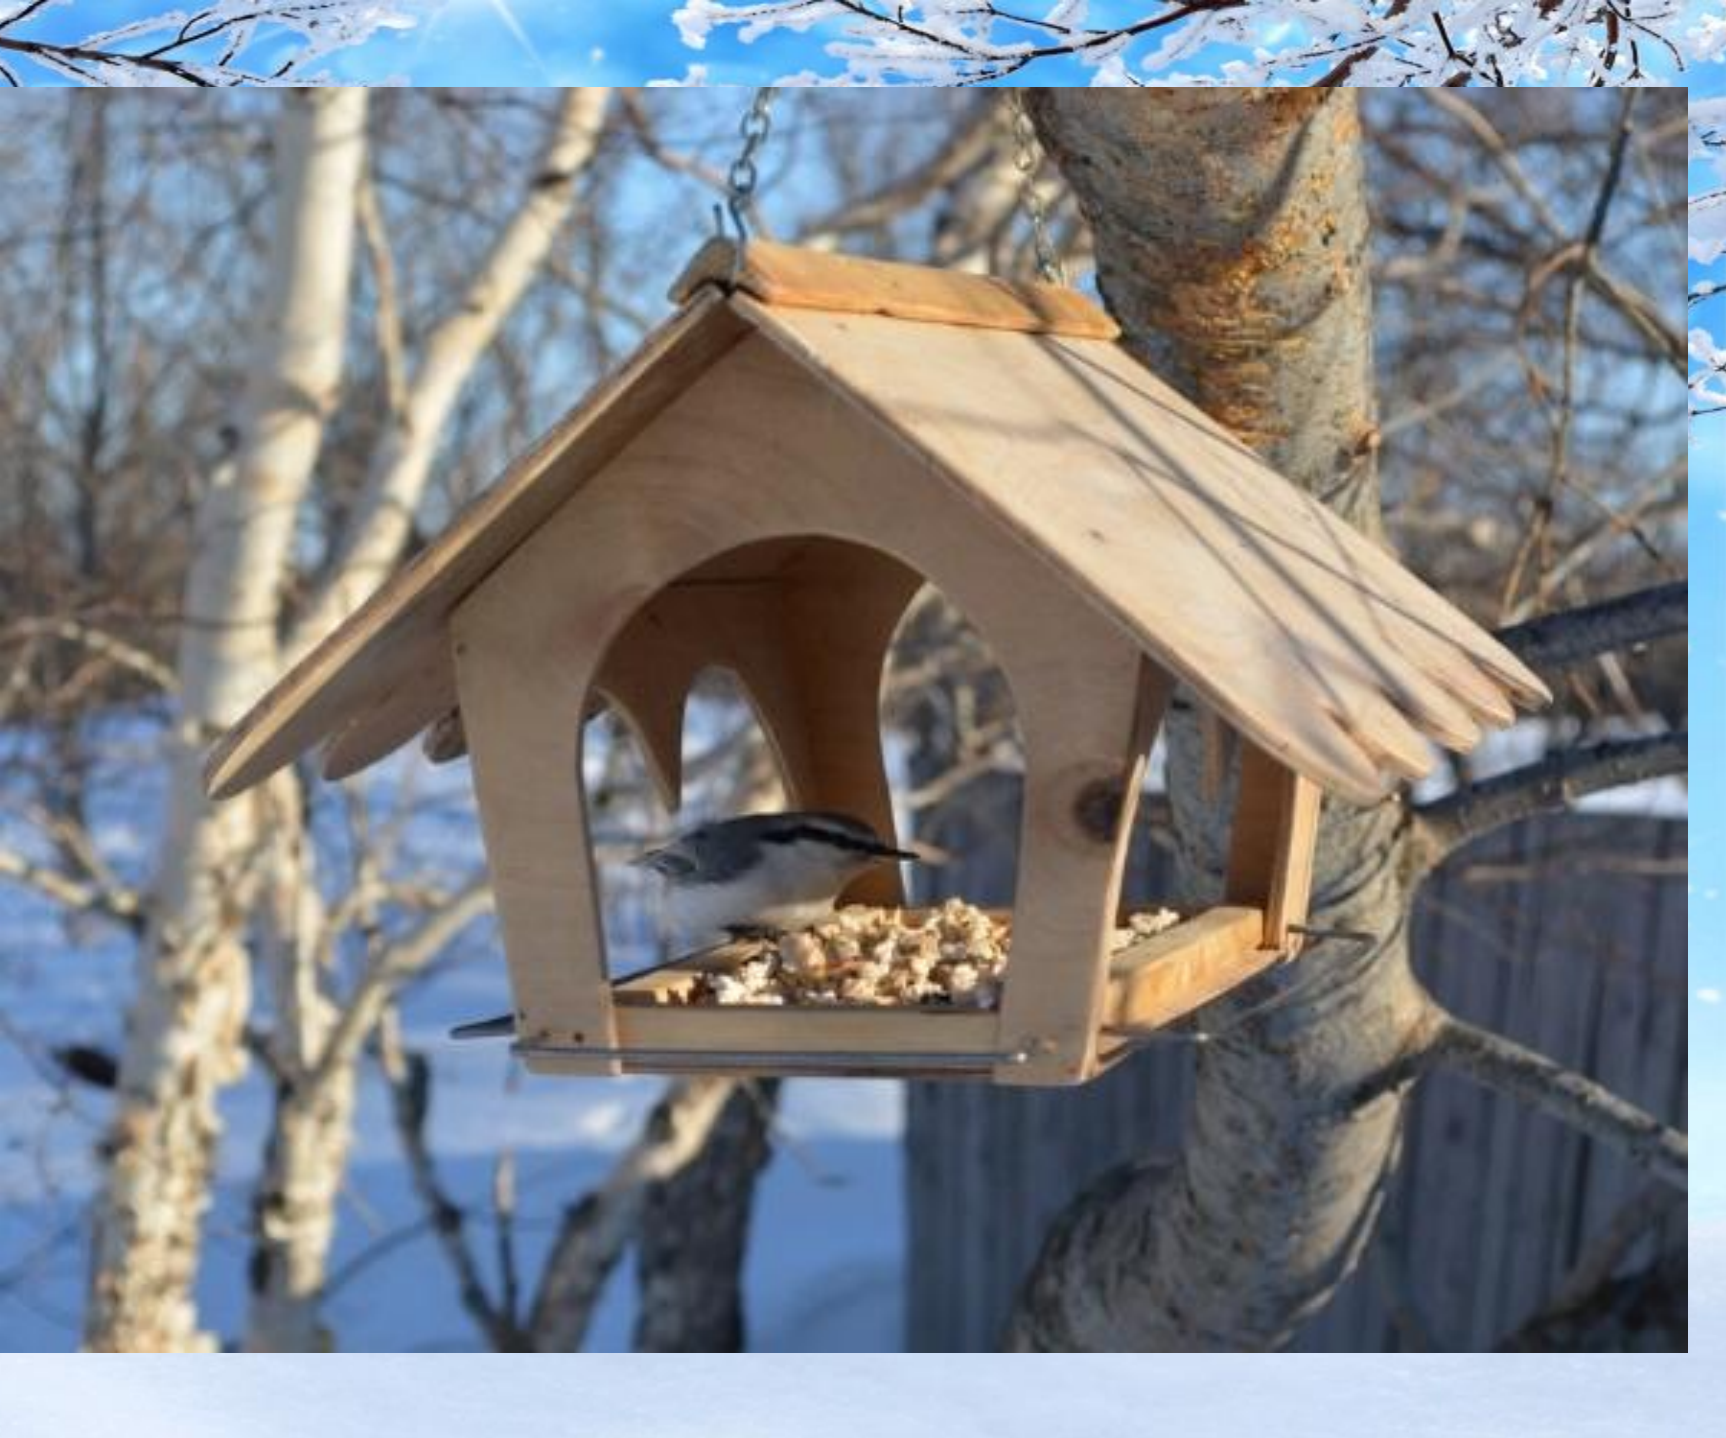

A winter forest scene with various animals and a decorative border. The background is a snowy forest with blue-toned trees. In the center, there is a white rectangular area with a decorative border of blue and green floral patterns. The title 'КАК ЗИМУЮТ ЗВЕРИ В ЛЕСУ' is written in blue capital letters. Below the title, the author's name 'АВТОР: РЫБАКОВА Н.Р.' is written in blue capital letters. Various animals are illustrated around the scene: an owl on a tree branch, a squirrel on a tree trunk, a deer with antlers, a fox, a rabbit, a hedgehog, a bear, a cat, and a dog. A small bird is also visible on a tree branch.

КАК ЗИМУЮТ ЗВЕРИ В ЛЕСУ

АВТОР: РЫБАКОВА Н.Р.

DERK © 01

Вход в медвежью берлогу

ok.ru/zaykinaskazka