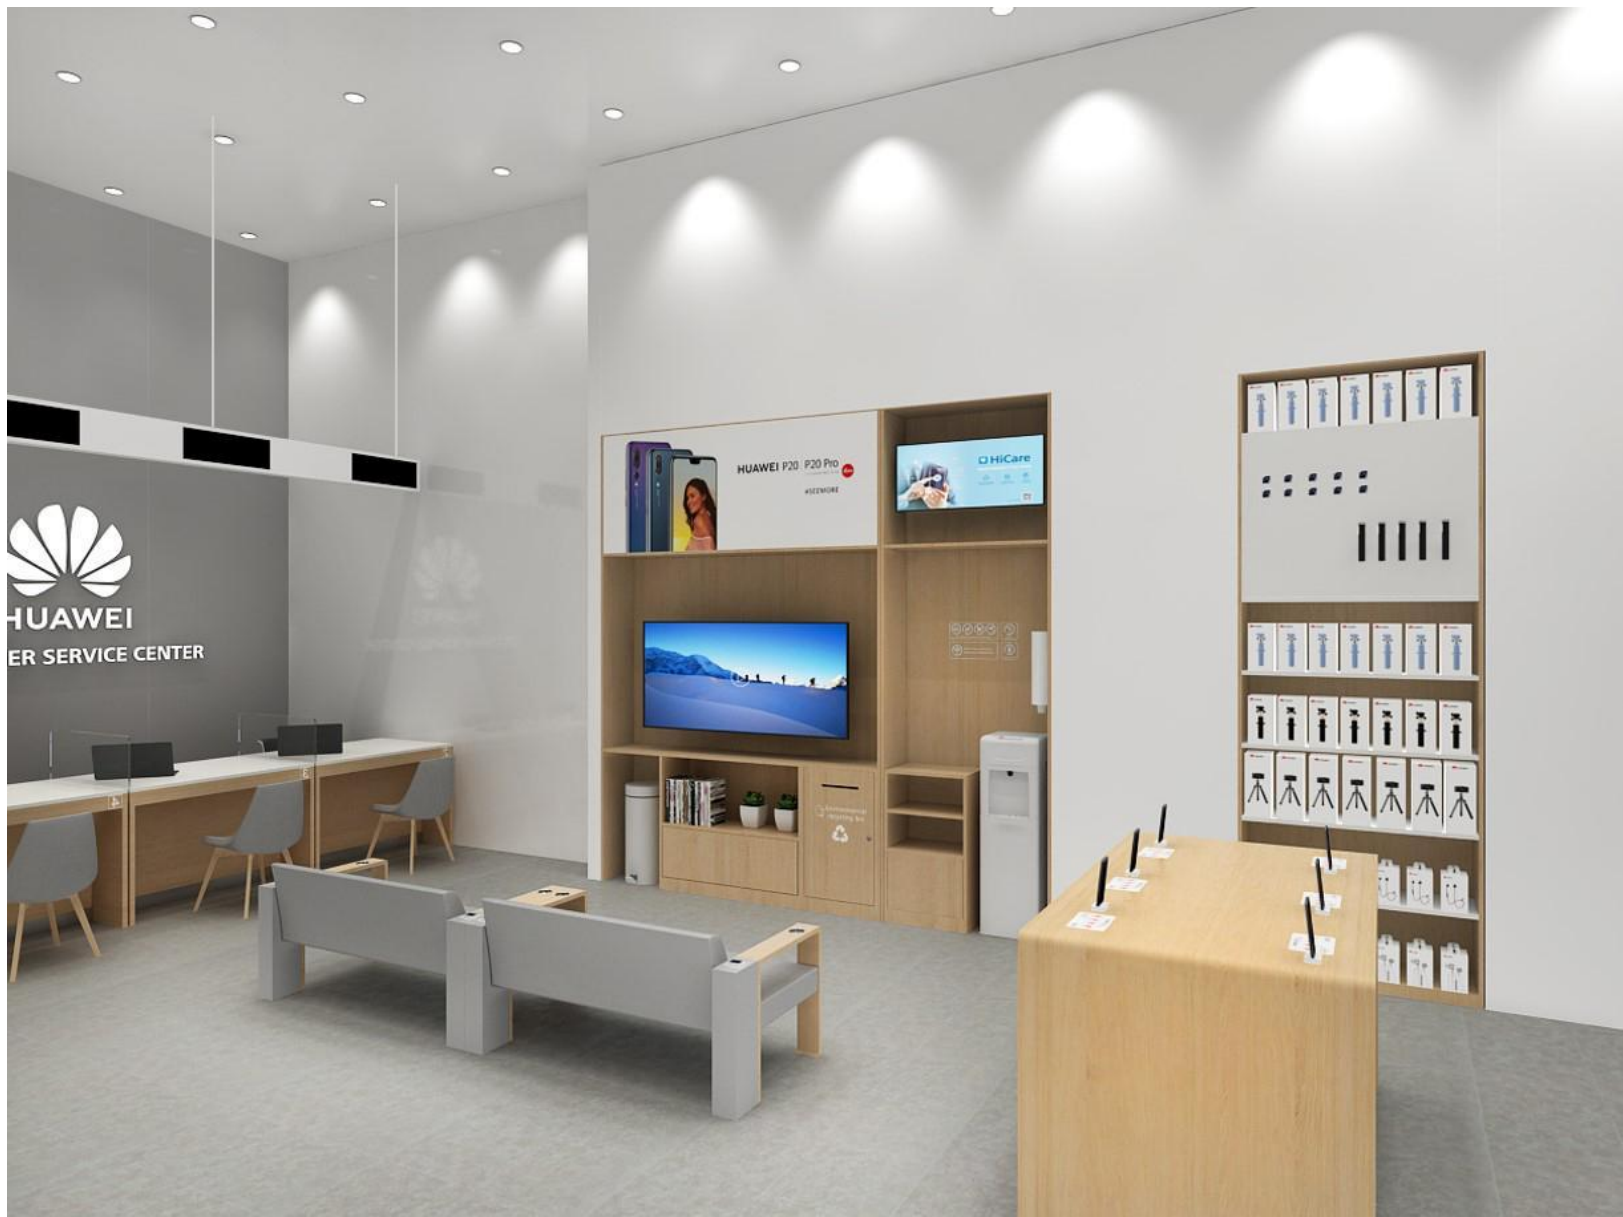

2F Layout plan Scale:1/50

PS : Please take the actual size as standard as for all marked size, and adjust it based on on-site conditions.

HUAWEI | HONOR

AUTHORIZED CUSTOMER SERVICE CENTER
HOTLINE: XXX-XXX-XXX