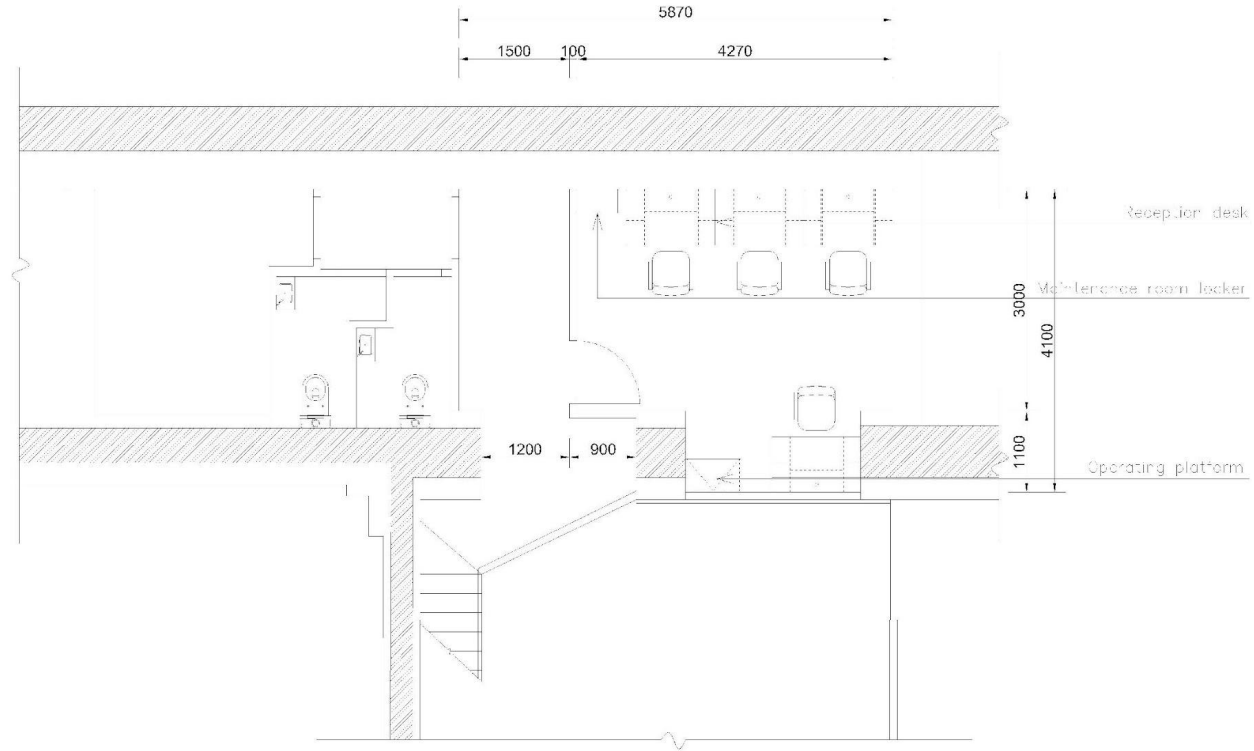

1F Layout plan Scale:1/50

PS : Please take the actual size as standard as for all marked size,and adjust it based on on-site conditions.

二楼

2F Layout plan Scale:1/50

PS : Please take the actual size as standard as for all marked size, and adjust it based on on-site conditions.