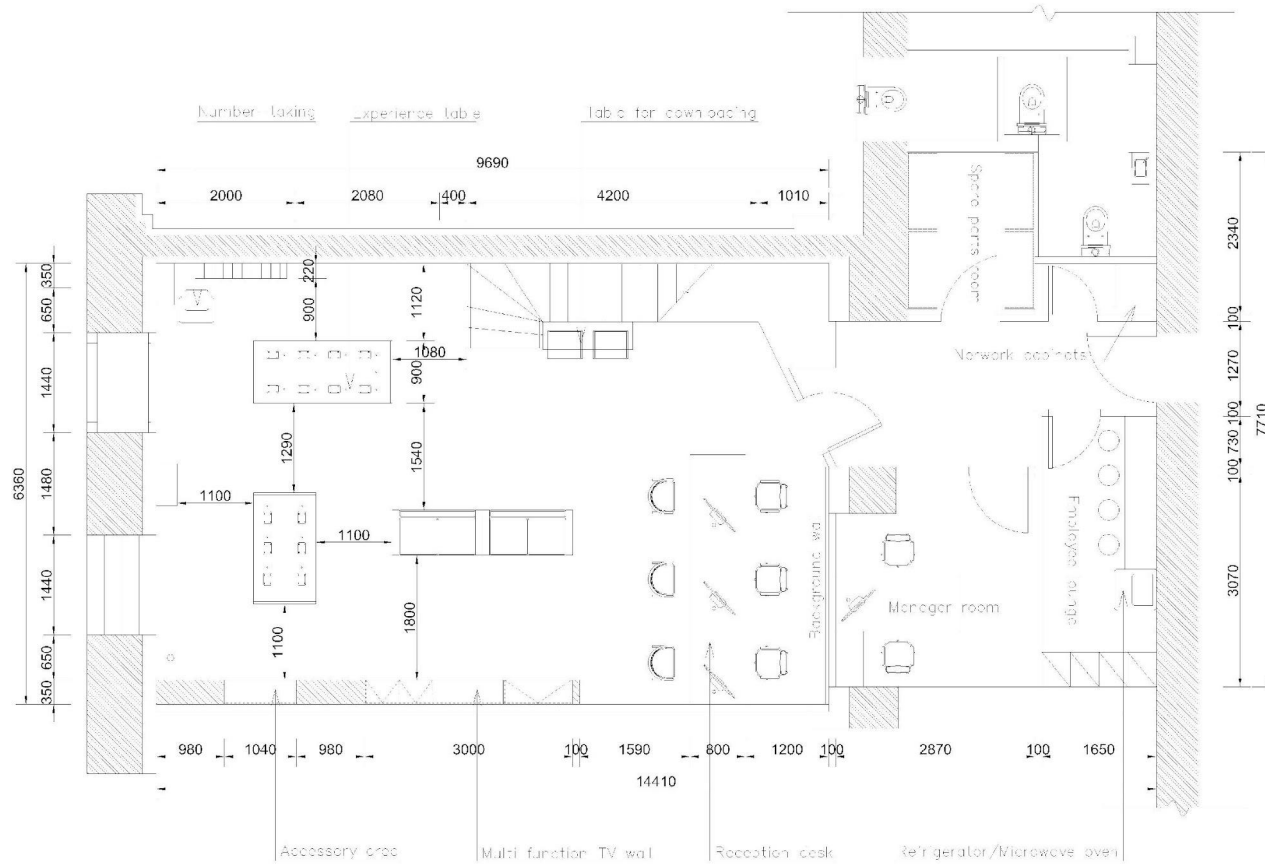

1F Layout plan Scale:1/50

PS : Please take the actual size as standard as for all marked size,and adjust it based on on-site conditions.

二楼

2F Layout plan Scale:1/50

PS : Please take the actual size as standard as for all marked size, and adjust it based on on-site conditions.