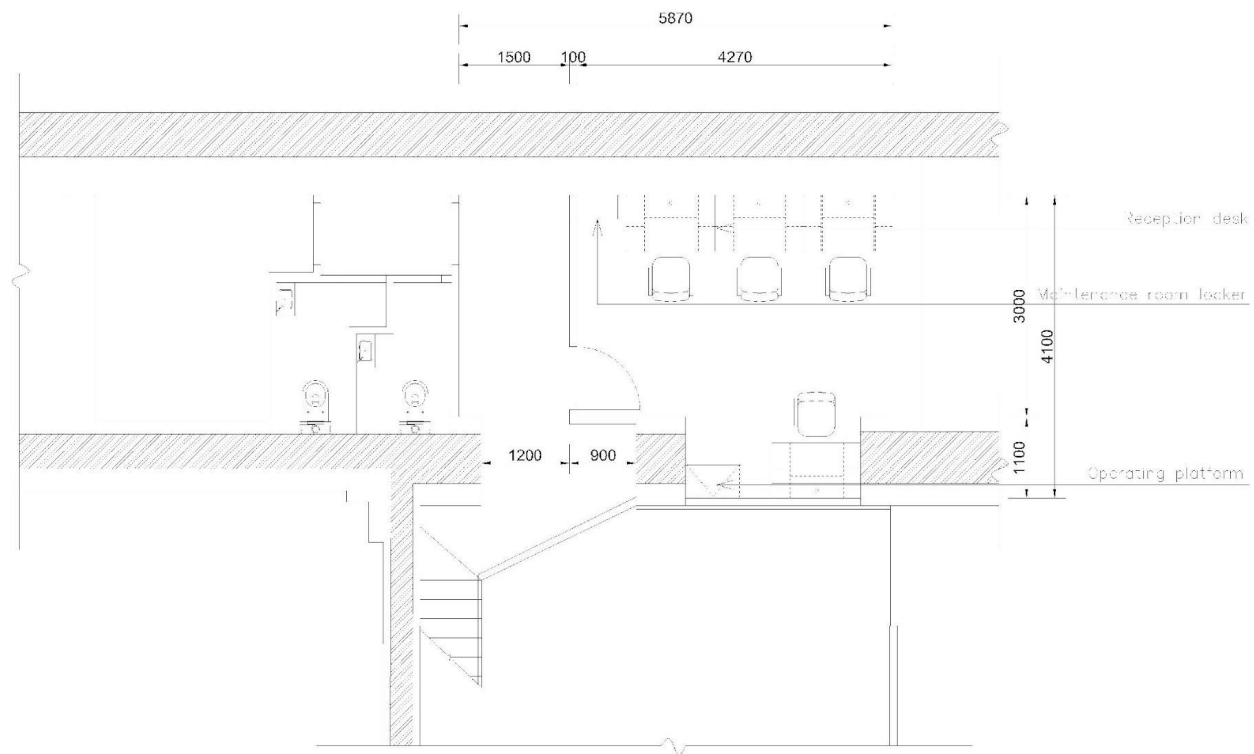

HUAWEI

俄罗斯叶卡 捷琳堡设计方案

Philippines design program

现状信息

Status information

方案设计

The project design

二楼

2F Layout plan Scale:1/50

PS : Please take the actual size as standard as for all marked size, and adjust it based on on-site conditions.

HUAWEI | HONOR

AUTHORIZED CUSTOMER SERVICE CENTER
HOTLINE: XXX-XXX-XXX