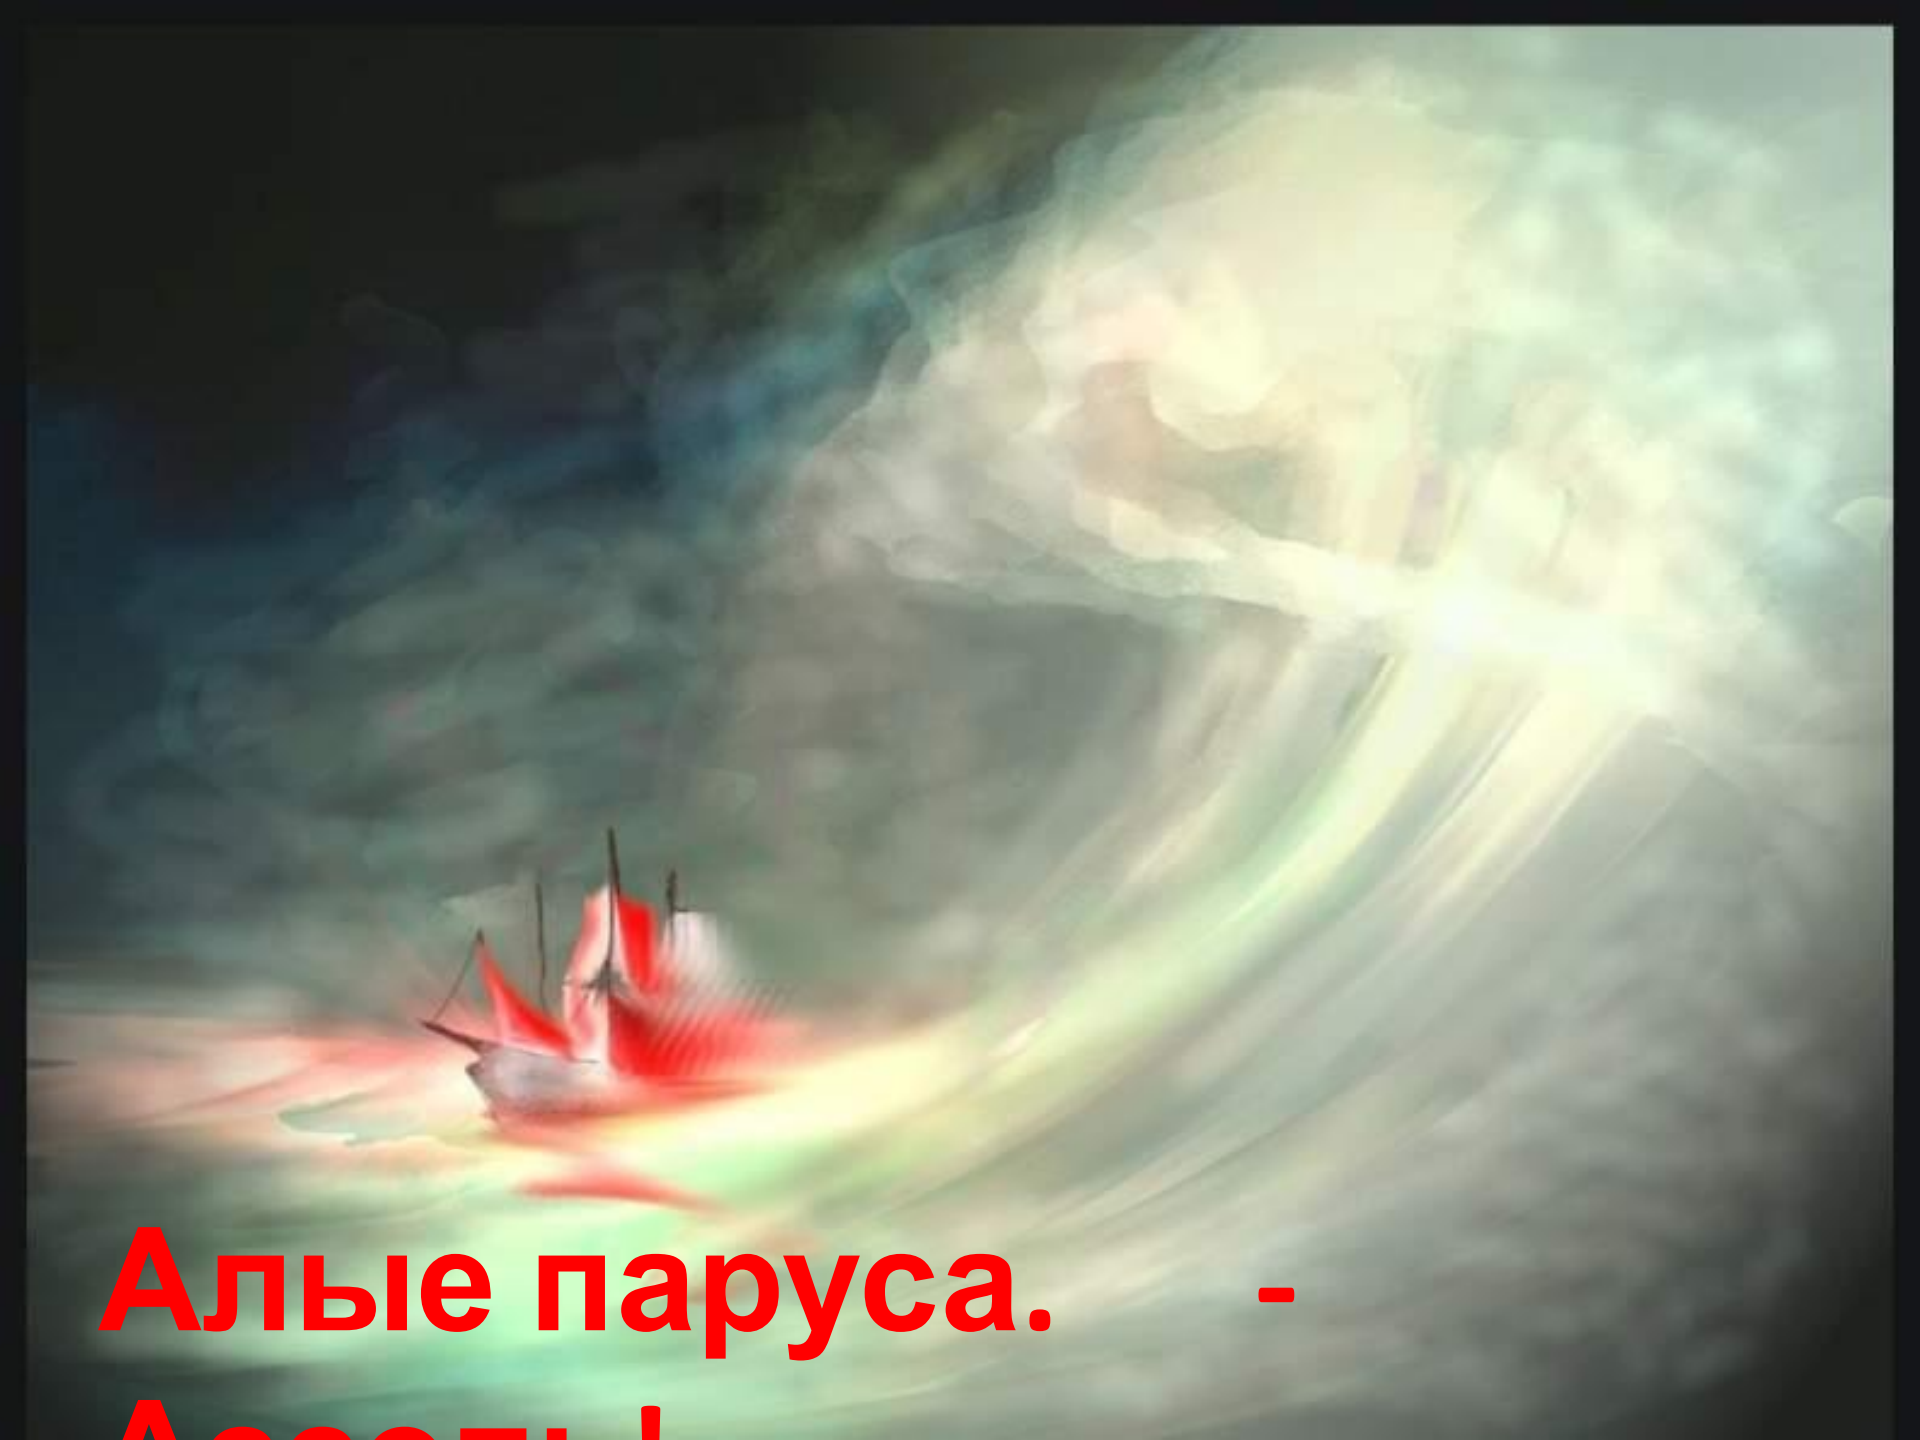

Алые паруса. -

Ассети 1