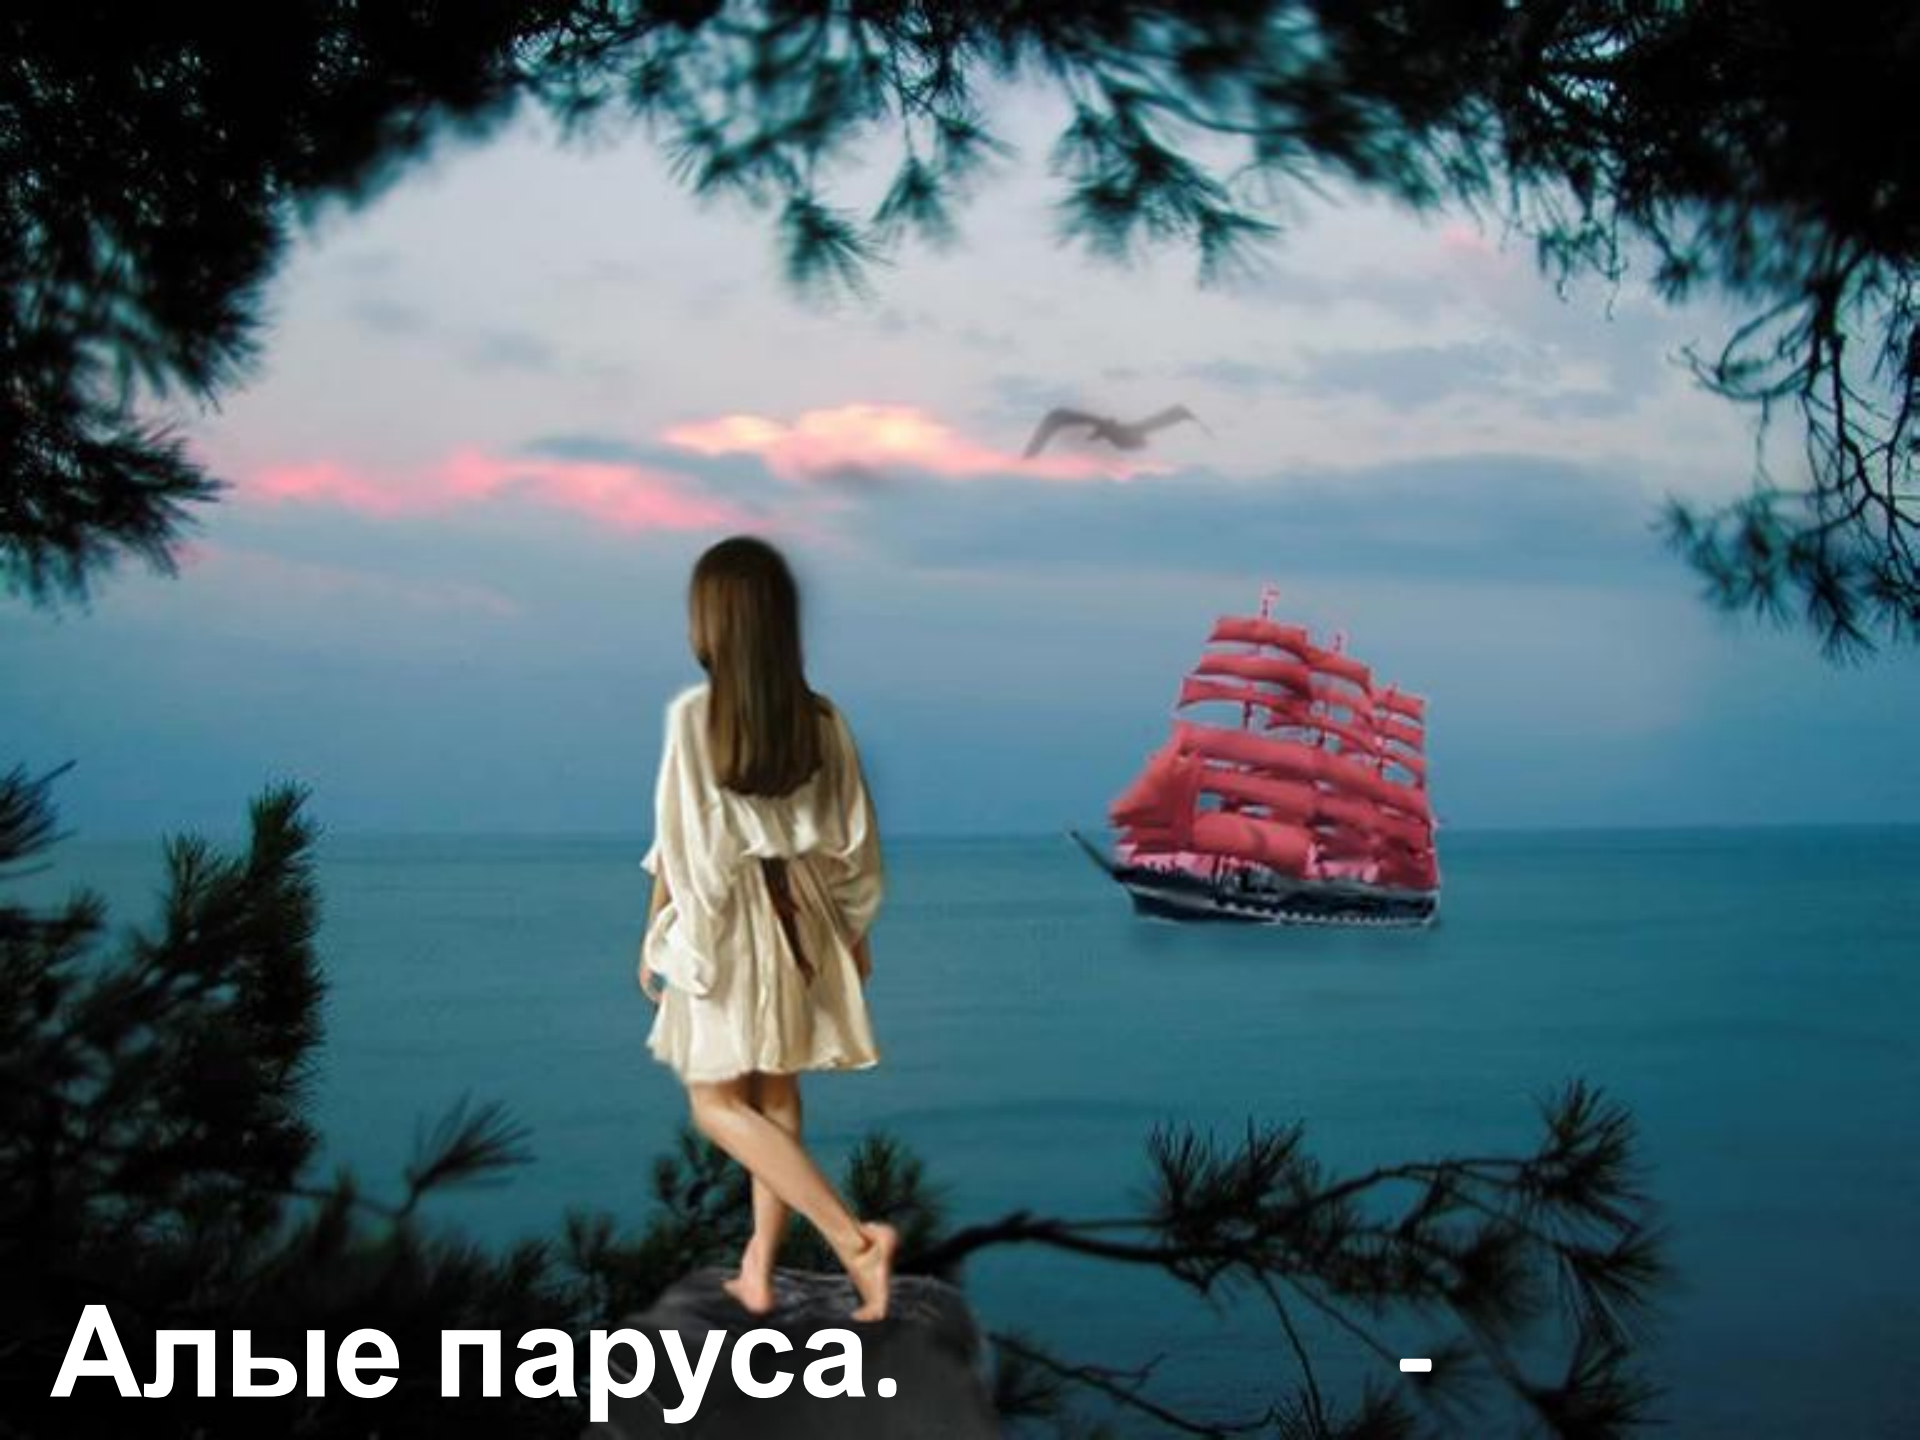

**Алые паруса, паруса.
Ассоль плюс Грей равно**

**А там за
морями**

A wide-angle photograph of a deep blue ocean under a clear sky. The water's surface is covered in numerous bright, shimmering reflections of light, creating a sparkling effect. The horizon line is visible in the upper third of the frame. Overlaid on the upper center of the image is the Russian text "За синей чертою" in a bold, dark blue font.

**За синей
чертою**

Жил парень отважный

**С открытой
душою**

Мечтал он о море

© КСМРВМН 1998г.

О подвигах

В дальние страны...

**Мечтал о
походах**

Когда все

кончили

A close-up, low-angle shot of a sparkler exploding. The central point of ignition is a bright, intense white-yellow light that radiates outwards in all directions. From this center, hundreds of thin, golden-yellow sparks fly out, some appearing as long, straight lines while others are shorter and more starburst-like. The sparks have a shimmering, multi-pointed appearance, suggesting they are still burning as they travel. The background is a deep, solid black, which makes the bright sparks stand out dramatically. The overall effect is one of dynamic energy and celebration.

На небе

**Миллионы
одной**

На свете свершилось

A dramatic sky scene featuring a large, multi-colored rainbow arching across the upper half of the frame. A bright, vertical beam of light descends from the center of the rainbow, illuminating the surface of a dark body of water below. The water reflects the light, creating a shimmering path. The sky is filled with soft, white clouds, and the overall atmosphere is ethereal and awe-inspiring.