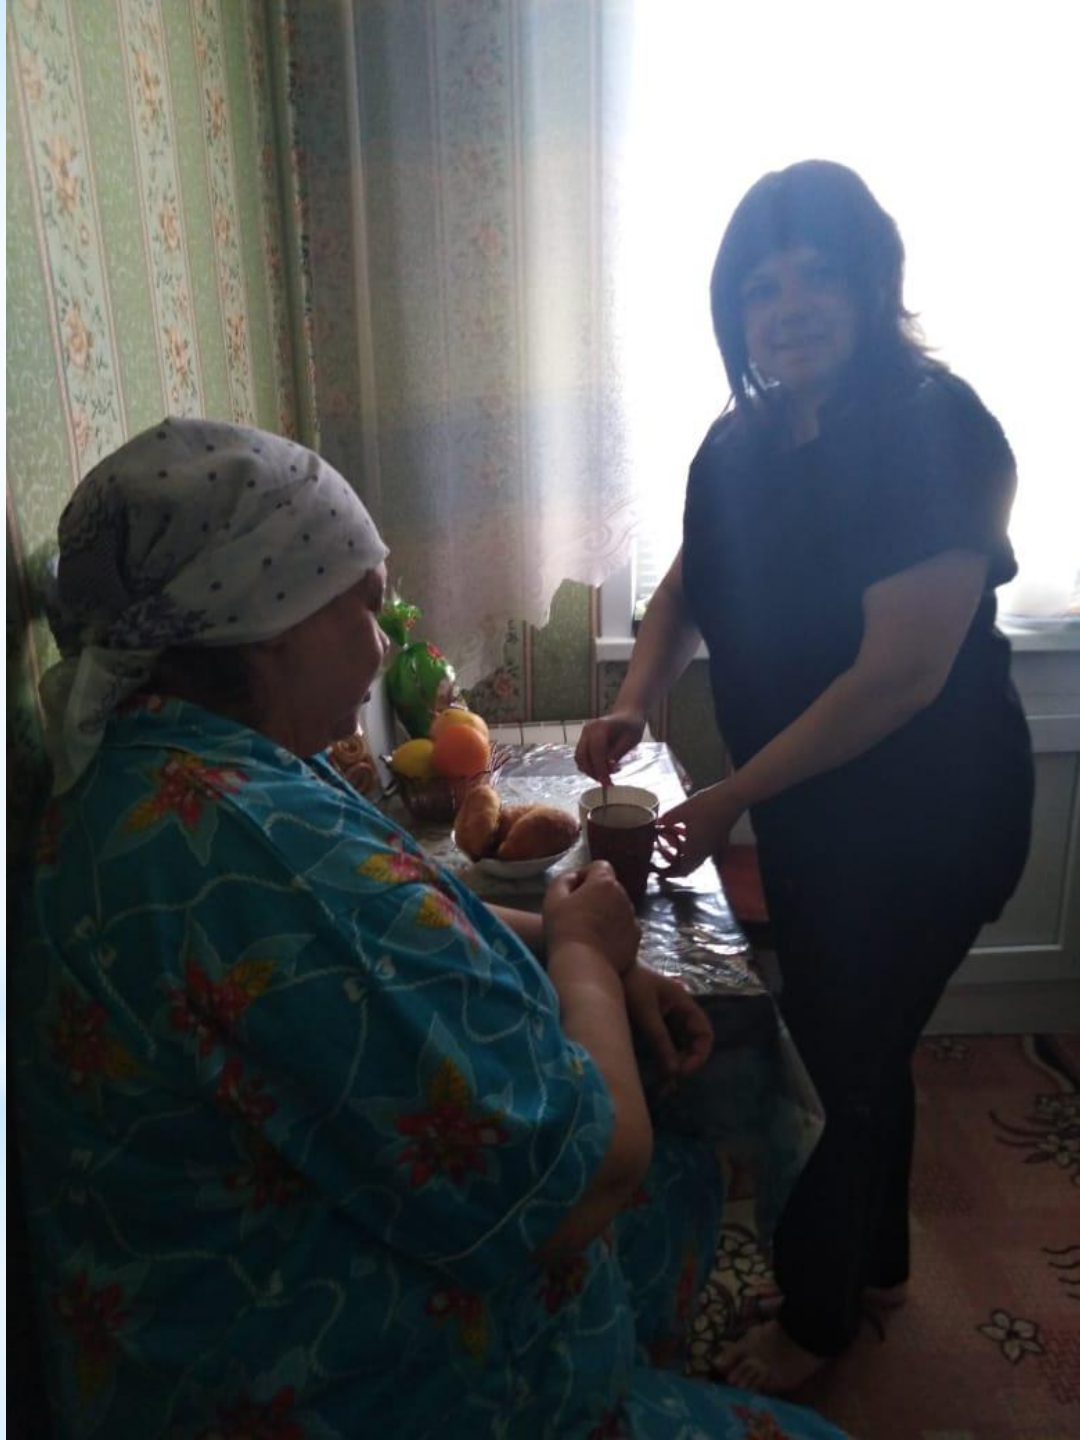

МЕЧТА!!!

ХОЧУ
УЧИТЬСЯ!!!

СИБИРСКИЙ ГОСУДАРСТВЕННЫЙ ИНДУСТРИАЛЬНЫЙ УНИВЕРСИТЕТ

A woman with dark hair and bangs, wearing a red sweater, is sitting in a lecture hall with blue seats. A thought bubble with a red dashed border is positioned above her head, containing the text "Дипло" and "М...".

Дипло
М...

A photograph of a graduate in a black gown, holding a rolled-up diploma tied with a red ribbon in their right hand and a black mortarboard cap with a yellow tassel in their left hand. The background is a bright blue sky with scattered white clouds and a sunburst effect in the upper center. The text 'УРА!!!' is overlaid in the center of the image.