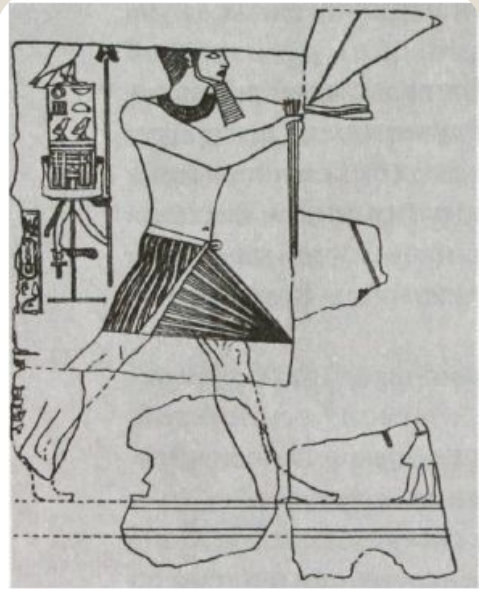

Рельеф из мастабы Птаххотепа . Играющие
дети . 5 династия

Охота Сакура.