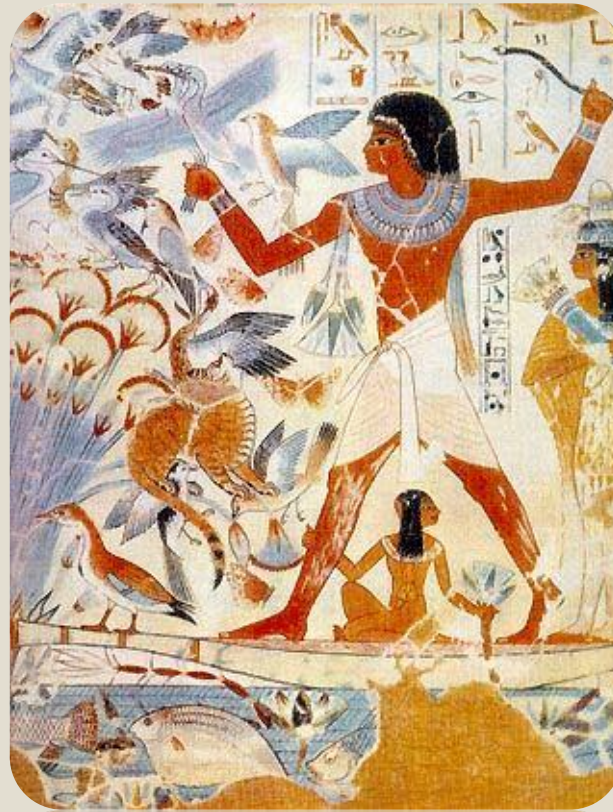

The background of the image is a wall painting from an ancient Egyptian tomb. It depicts several geese in a landscape with stylized green plants. The geese are rendered in a traditional Egyptian style with dark brown bodies and lighter necks. One goose is in the foreground on the left, facing left. Another is in the middle ground, facing right. A third is on the right, facing right. The painting is set within a white rectangular frame.

# Охота фараона Ти