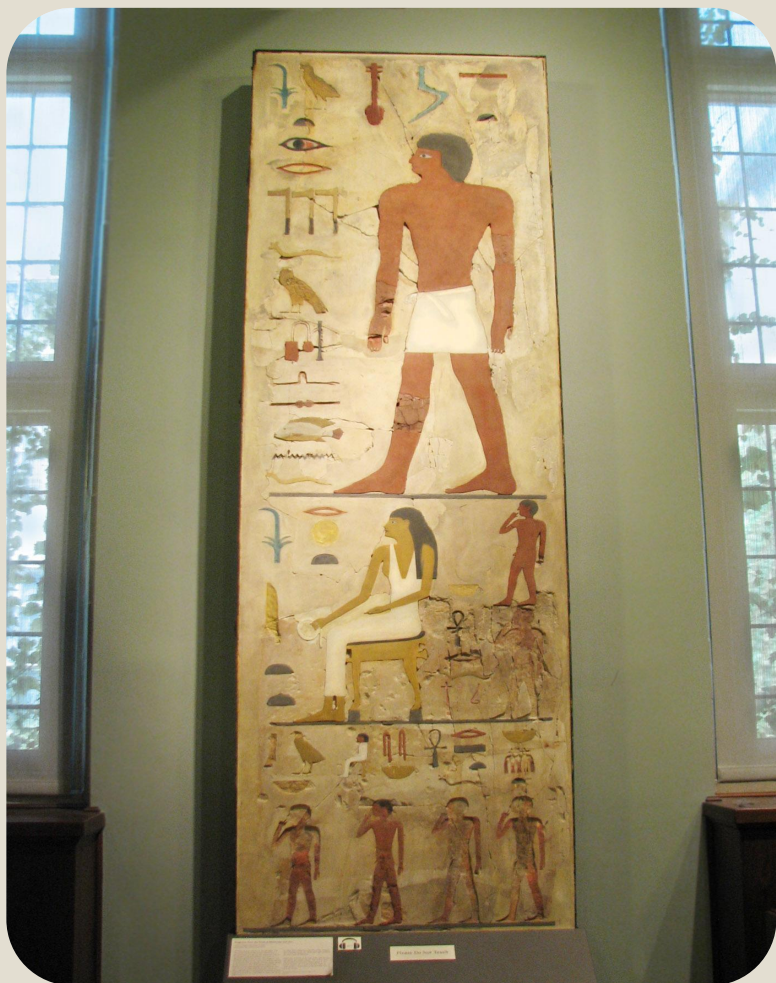

Росписи в гробнице Нефермаата. IV династия.