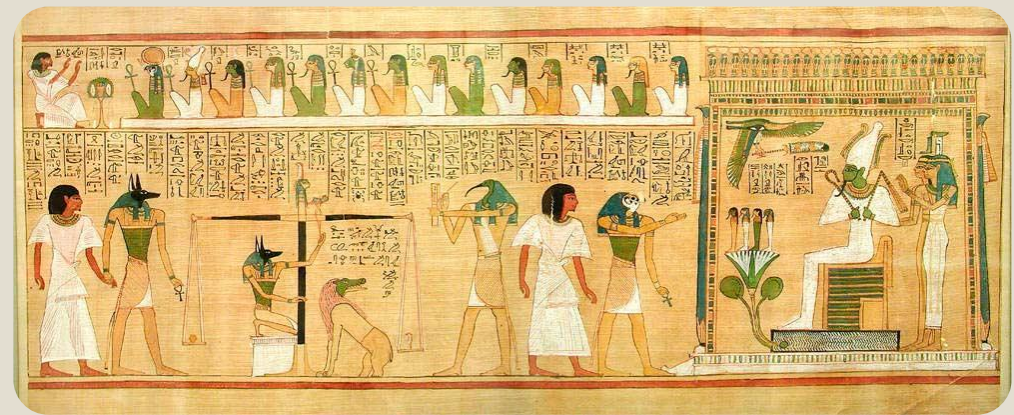

Фрагмент из книги мертвых "Суд Осириса"