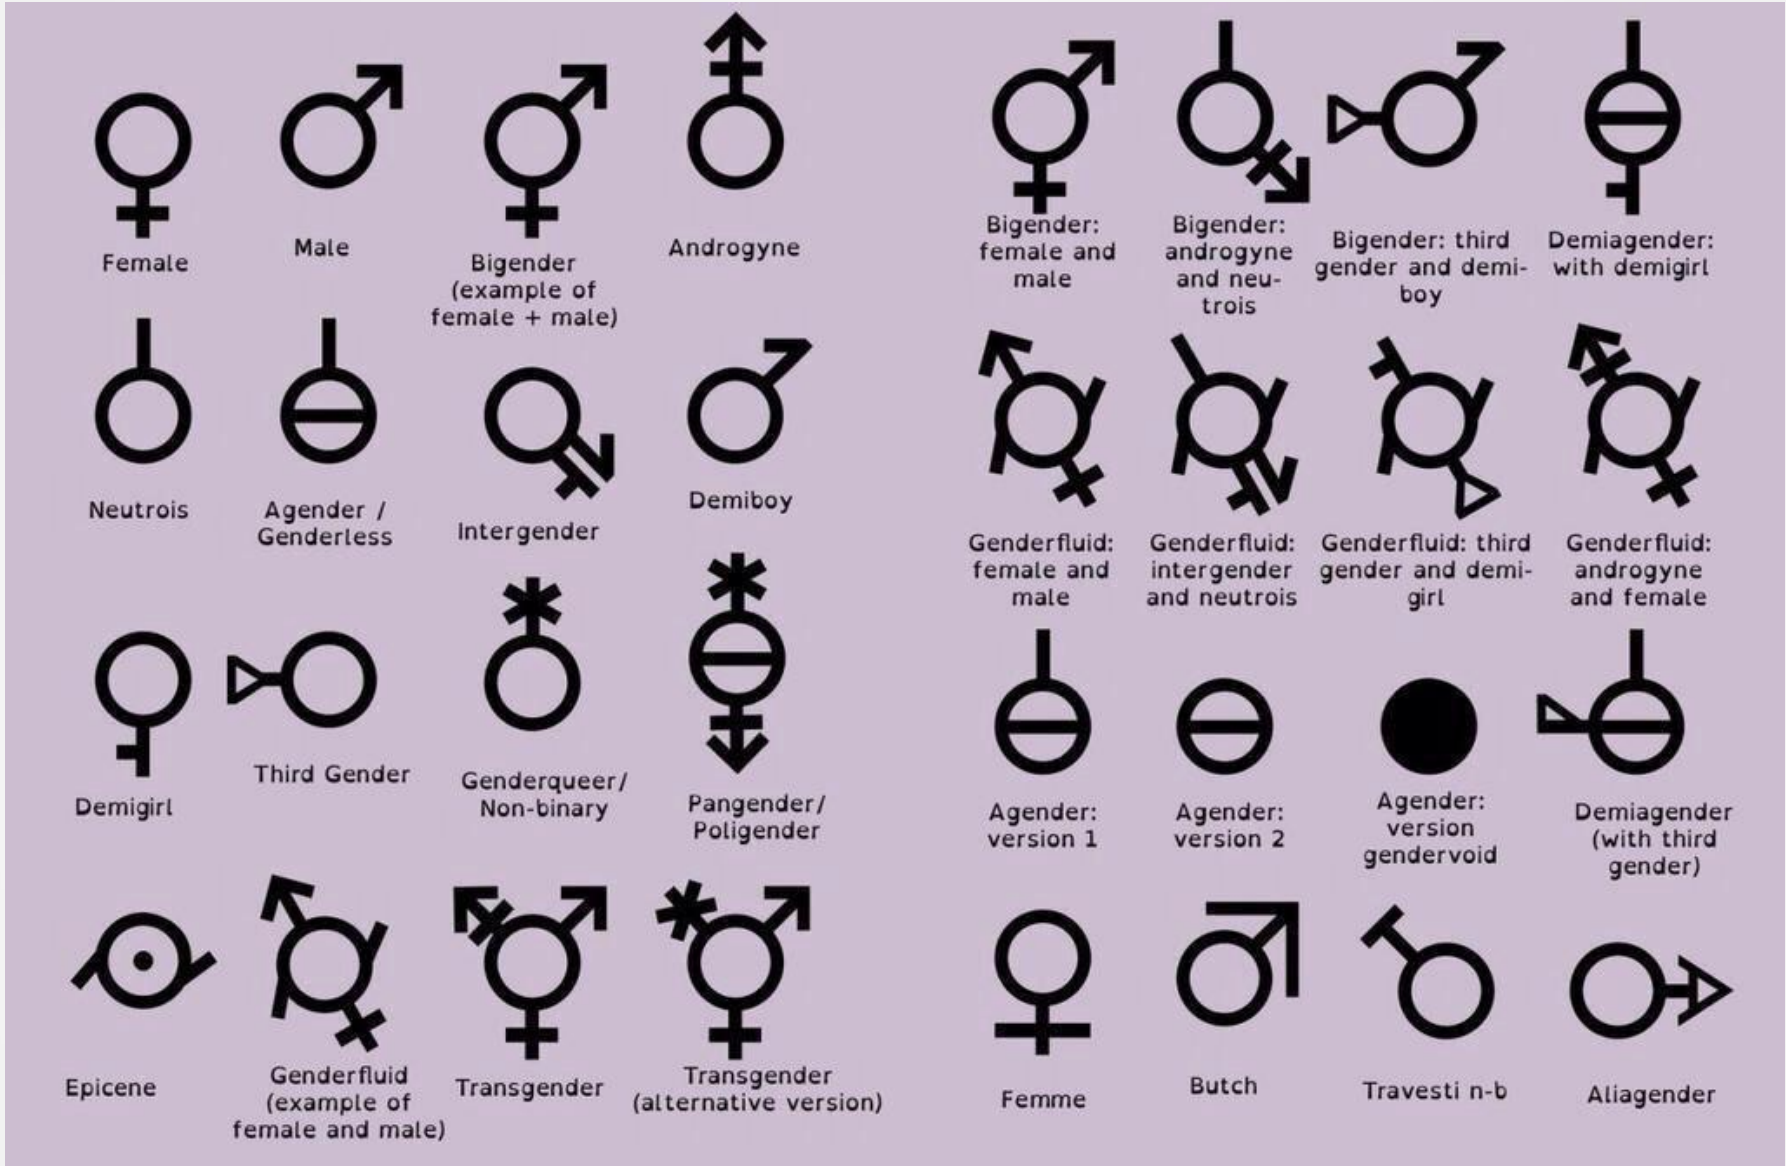

The background is a vibrant, abstract composition of various geometric shapes including squares, circles, hexagons, and diamonds in shades of cyan, orange, pink, and dark blue. These shapes are scattered across a white background with a pattern of thin, parallel, light-colored lines that create a sense of depth and movement.

Live Loud Graphics  
Be Proud, Live Loud