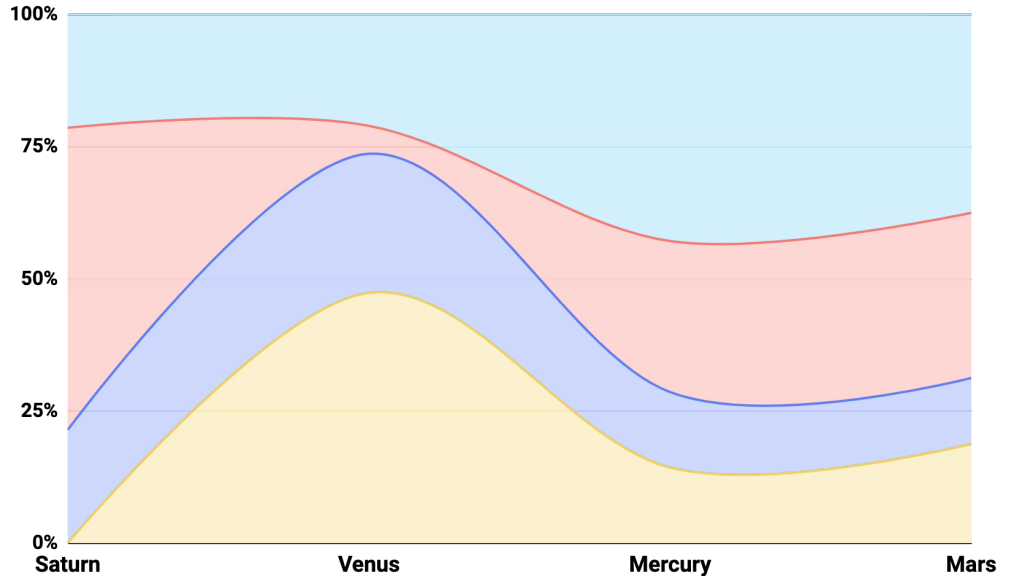

Winter infographics

MARS

Despite being red, Mars is a cold place

Mercury

Mercury is the closest planet to the Sun

Venus

Venus has a beautiful name, but it's hot

Saturn

Saturn is a gas giant and the ringed planet

If you want to modify this graph, click on it follow the link, change the data and replace it