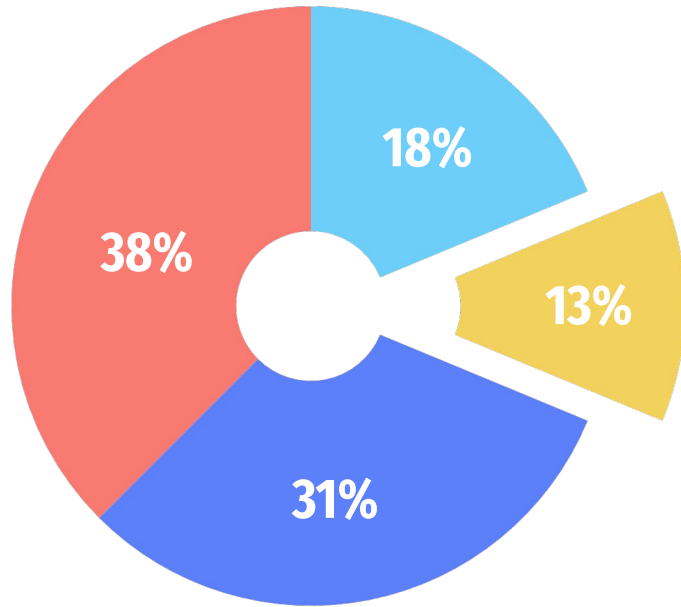

Winter infographics

January

Jupiter is the fifth planet from the Sun and the biggest one

February

Venus is the second planet from the Sun. It has a beautiful name

March

Planet Neptune is the eighth and farthest object from the Sun

April

Mercury is the smallest and innermost planet of them all

If you want to modify this graph, click on it follow the link, change the data and replace it