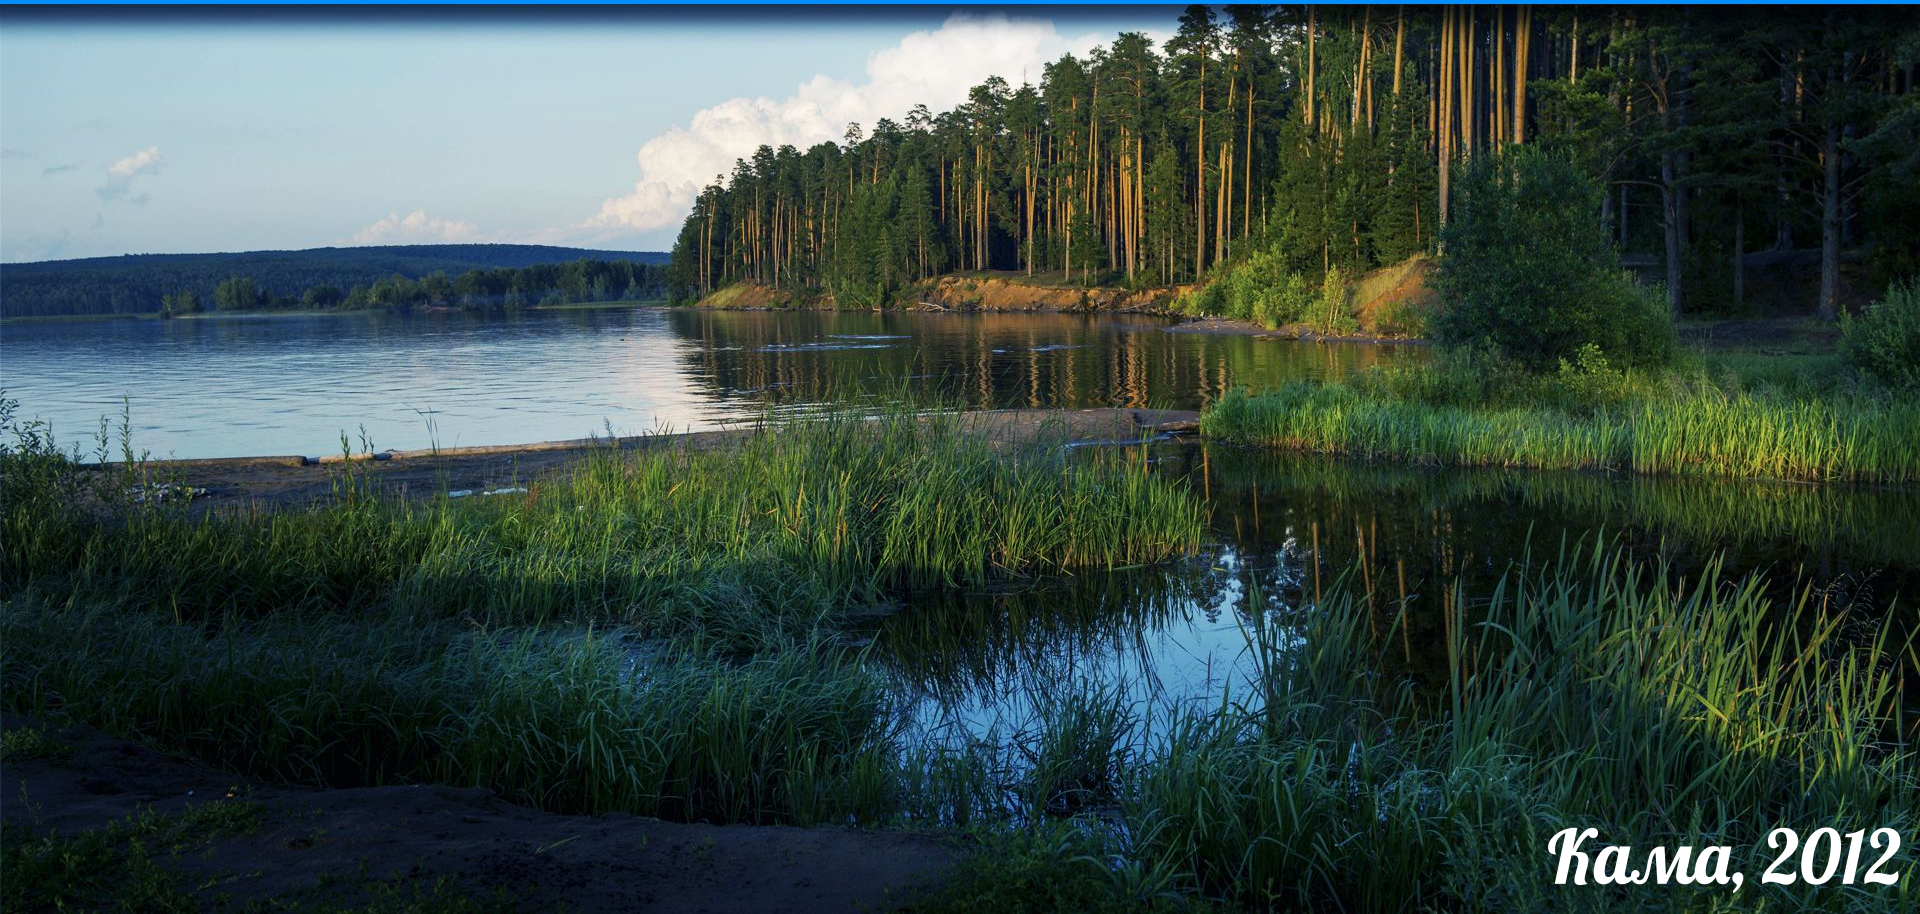

3. Водные ресурсы УР

Кама, 2012