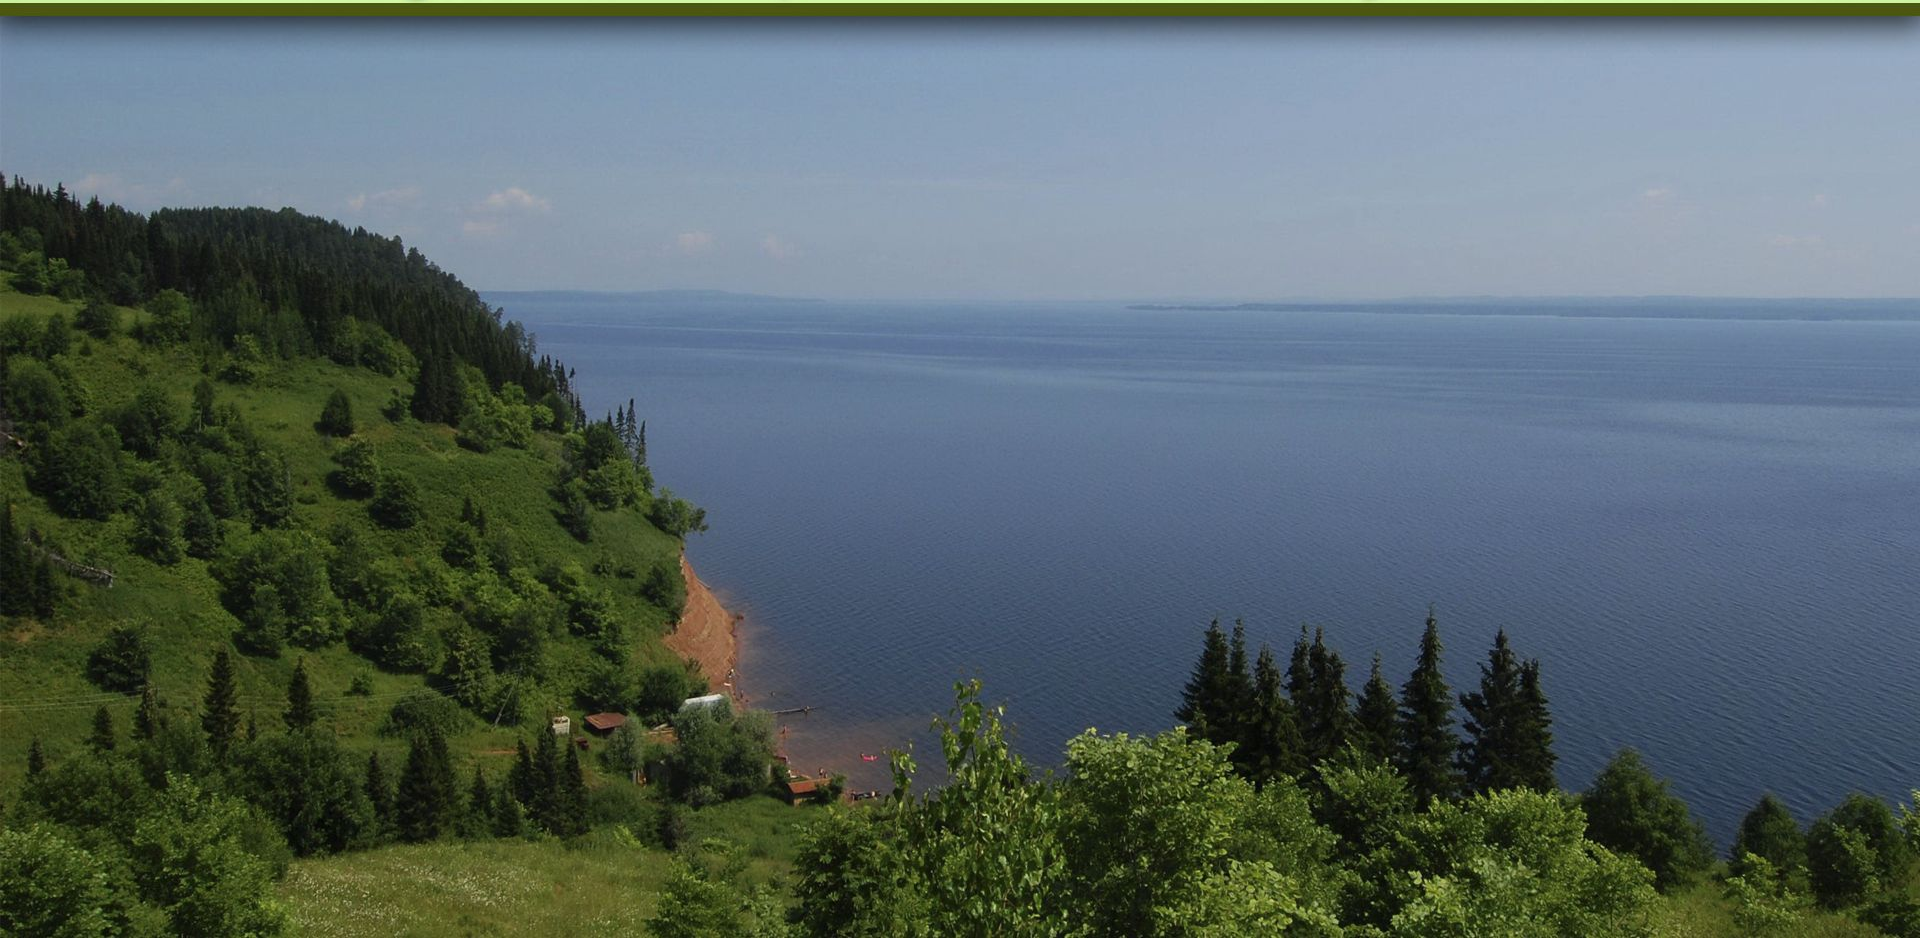

4. Заповедные и национальные парки