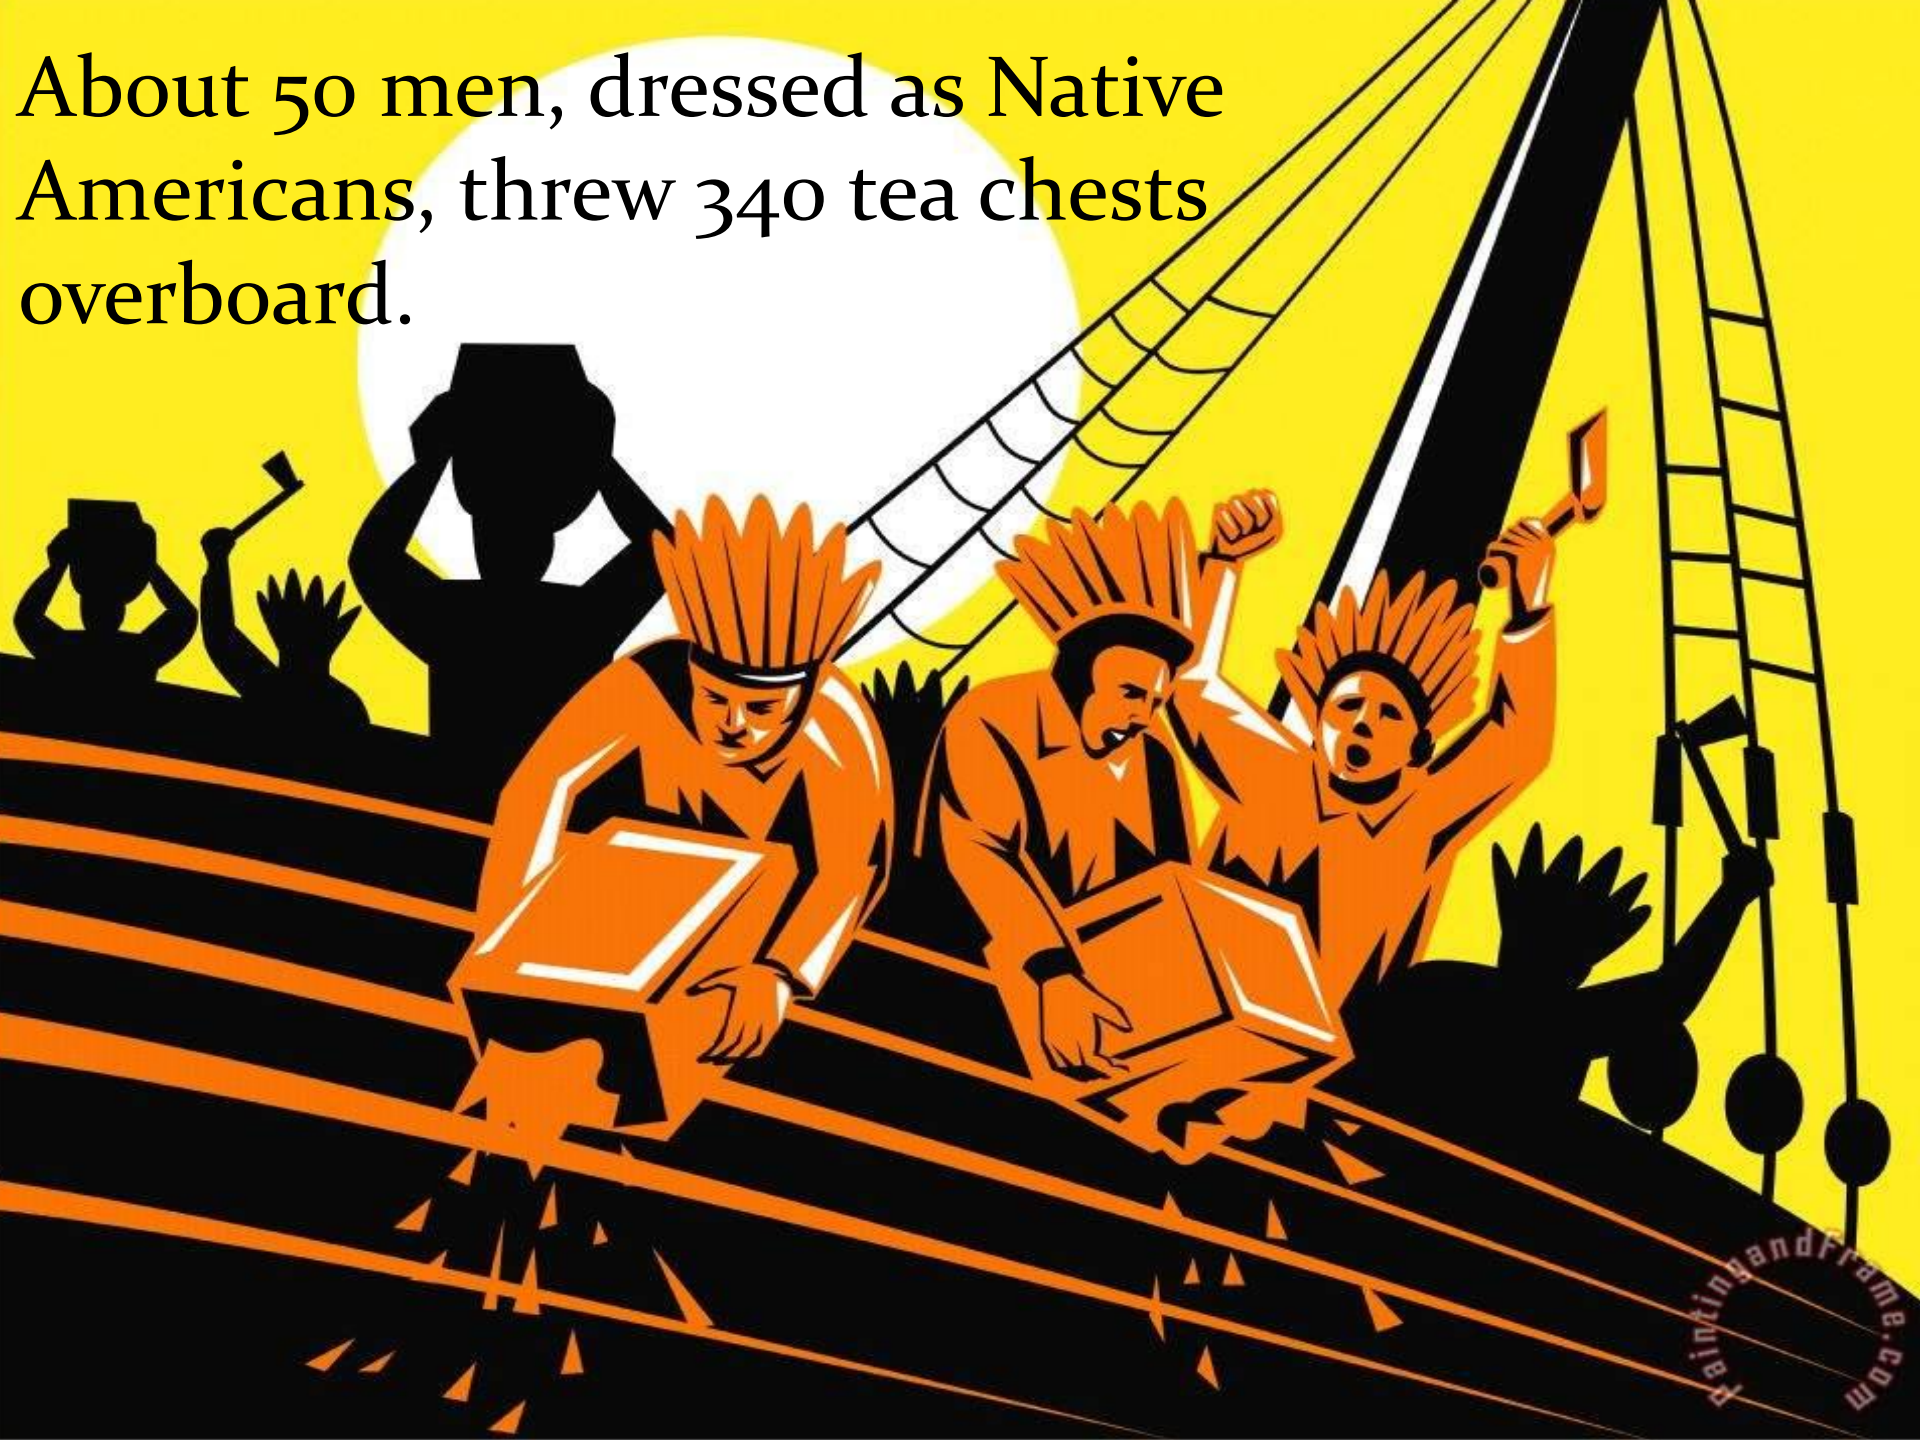

(Updated on 18th December, 2012)

N Massachusetts

In the 1700's tea was really popular

About three quarters of the tea Americans were drinking was smuggled in, usually from Holland.

Boston
harbour a
teapot
tonight!

This meeting
can do no more
to save the
country!

Sam Adams

About 50 men, dressed as Native Americans, threw 340 tea chests overboard.

First Continental Congress

Questions

- When did The Boston Tea Party happen?
- Why did it happen?
- How come “Sons of Liberty” were not recognized?