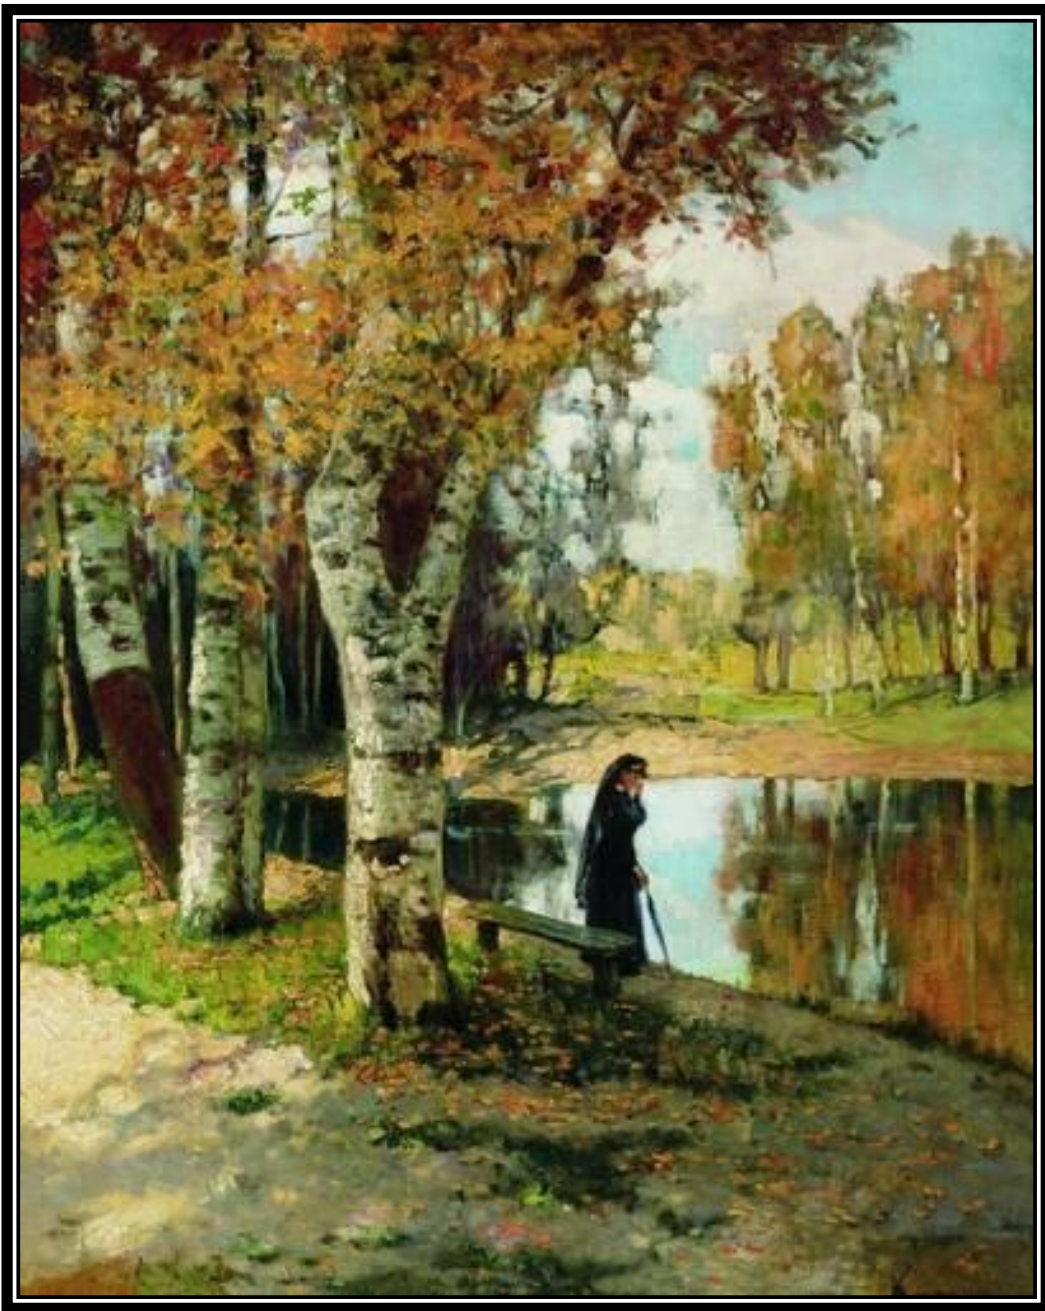

**В.Д. Поленов «Золотая
осень»**