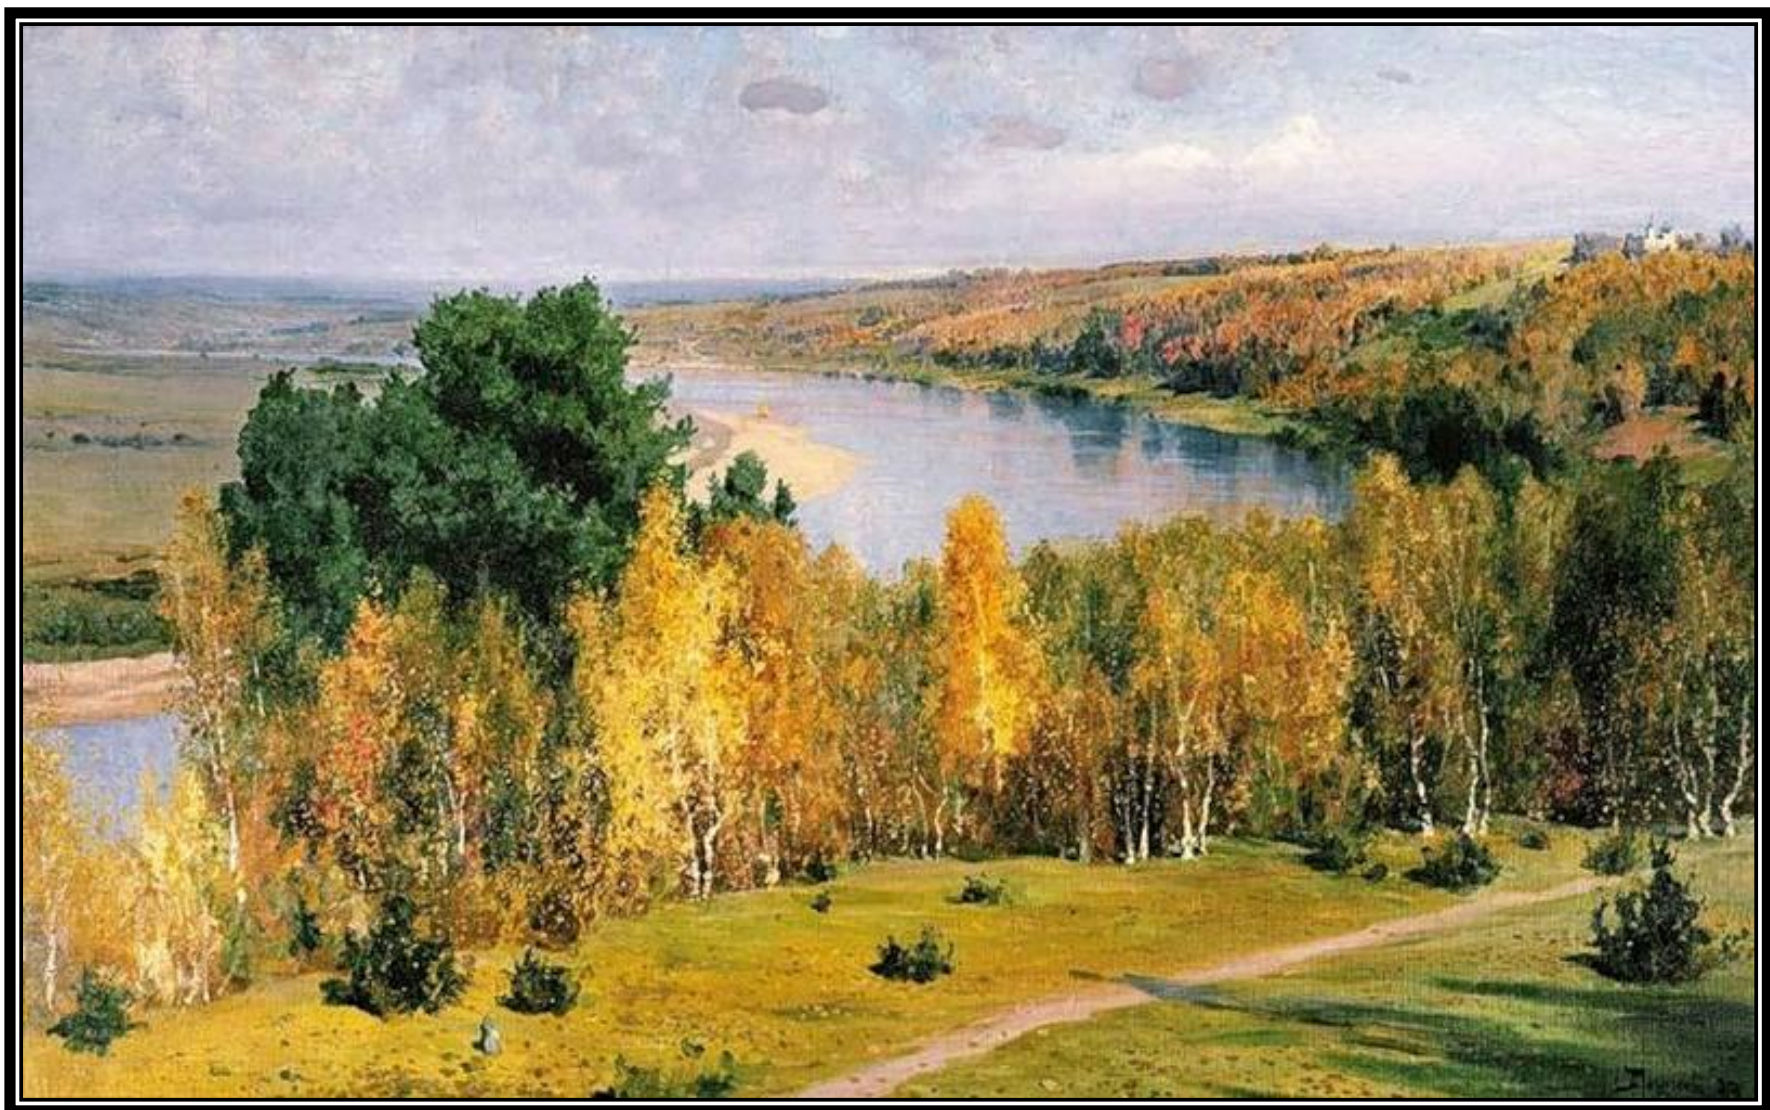

**Рыжицкий
«Осенняя
заводь»**