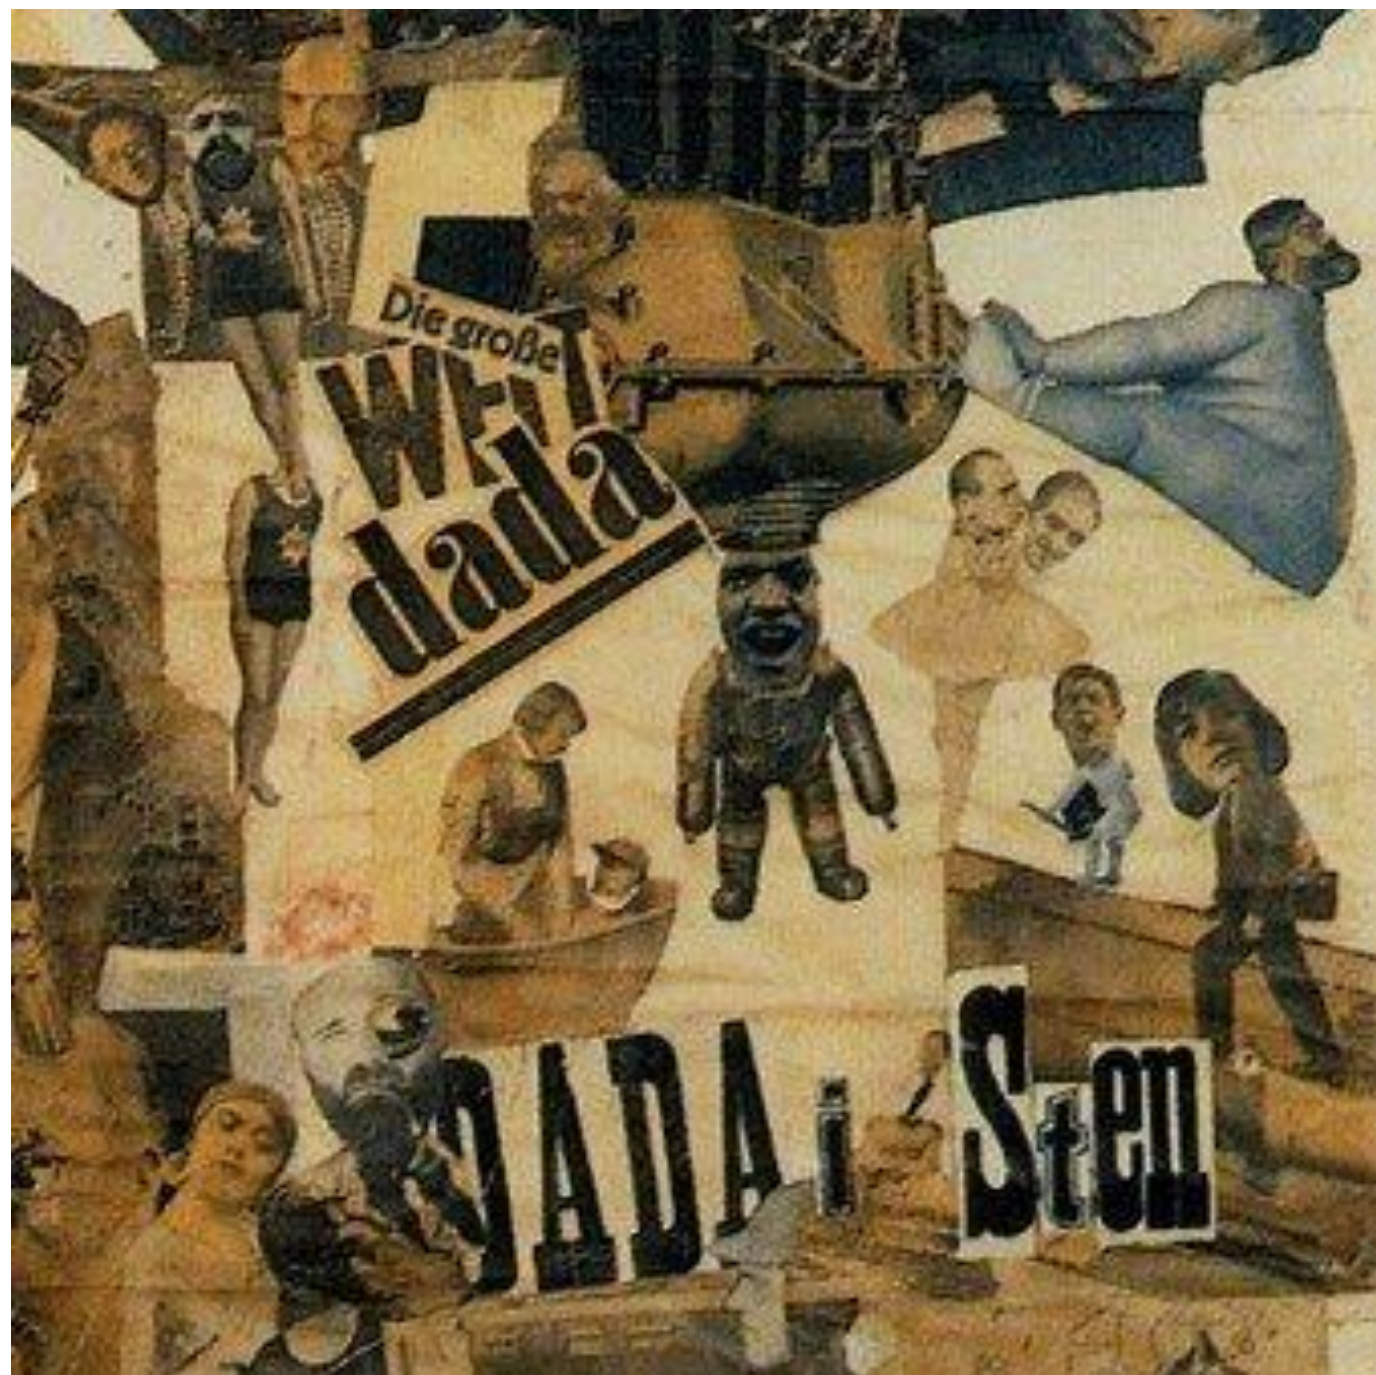

«Бутылка
аперитива»

«Натюрморт с плетёным
стулом»

Пабло Пикассо

THE BOUTIQUE DE FLEURS

*This is an unique gift for all those who love flowers. They think to flowers
for the little garden they have in their hearts. They think to flowers
because they are the most beautiful and the most delicate. They think to flowers
because they are the most beautiful and the most delicate. They think to flowers
because they are the most beautiful and the most delicate.*

Логотип Chupa Chups был создан сюрреалистом Сальвадором Дали