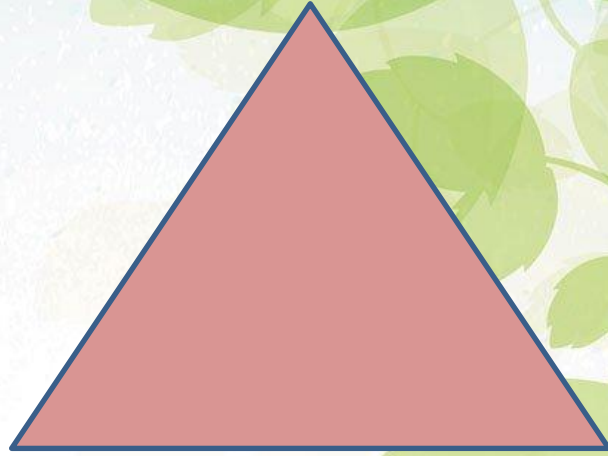

The background of the slide is a light green and white pattern of overlapping leaves and thin branches, creating a natural, organic feel. The text is centered and rendered in a bold, black, sans-serif font.

ТЕМА:

**Музыкальная
форма**

The background of the slide features a dense arrangement of green leaves and thin branches, creating a natural, organic feel. The leaves vary in shades of green, from light lime to deep forest green, and are layered to create a sense of depth. The overall composition is bright and airy, with a soft, natural light filtering through the foliage.

A

2. ДВУХЧАСТНАЯ ФОРМА

**Две разные
музыкальные
темы**

A

B

3. ТРЁХЧАСТНАЯ ФОРМА

- 1-ая и 3-я часть – одинаковые
- 2-ая часть – другая по характеру.

A