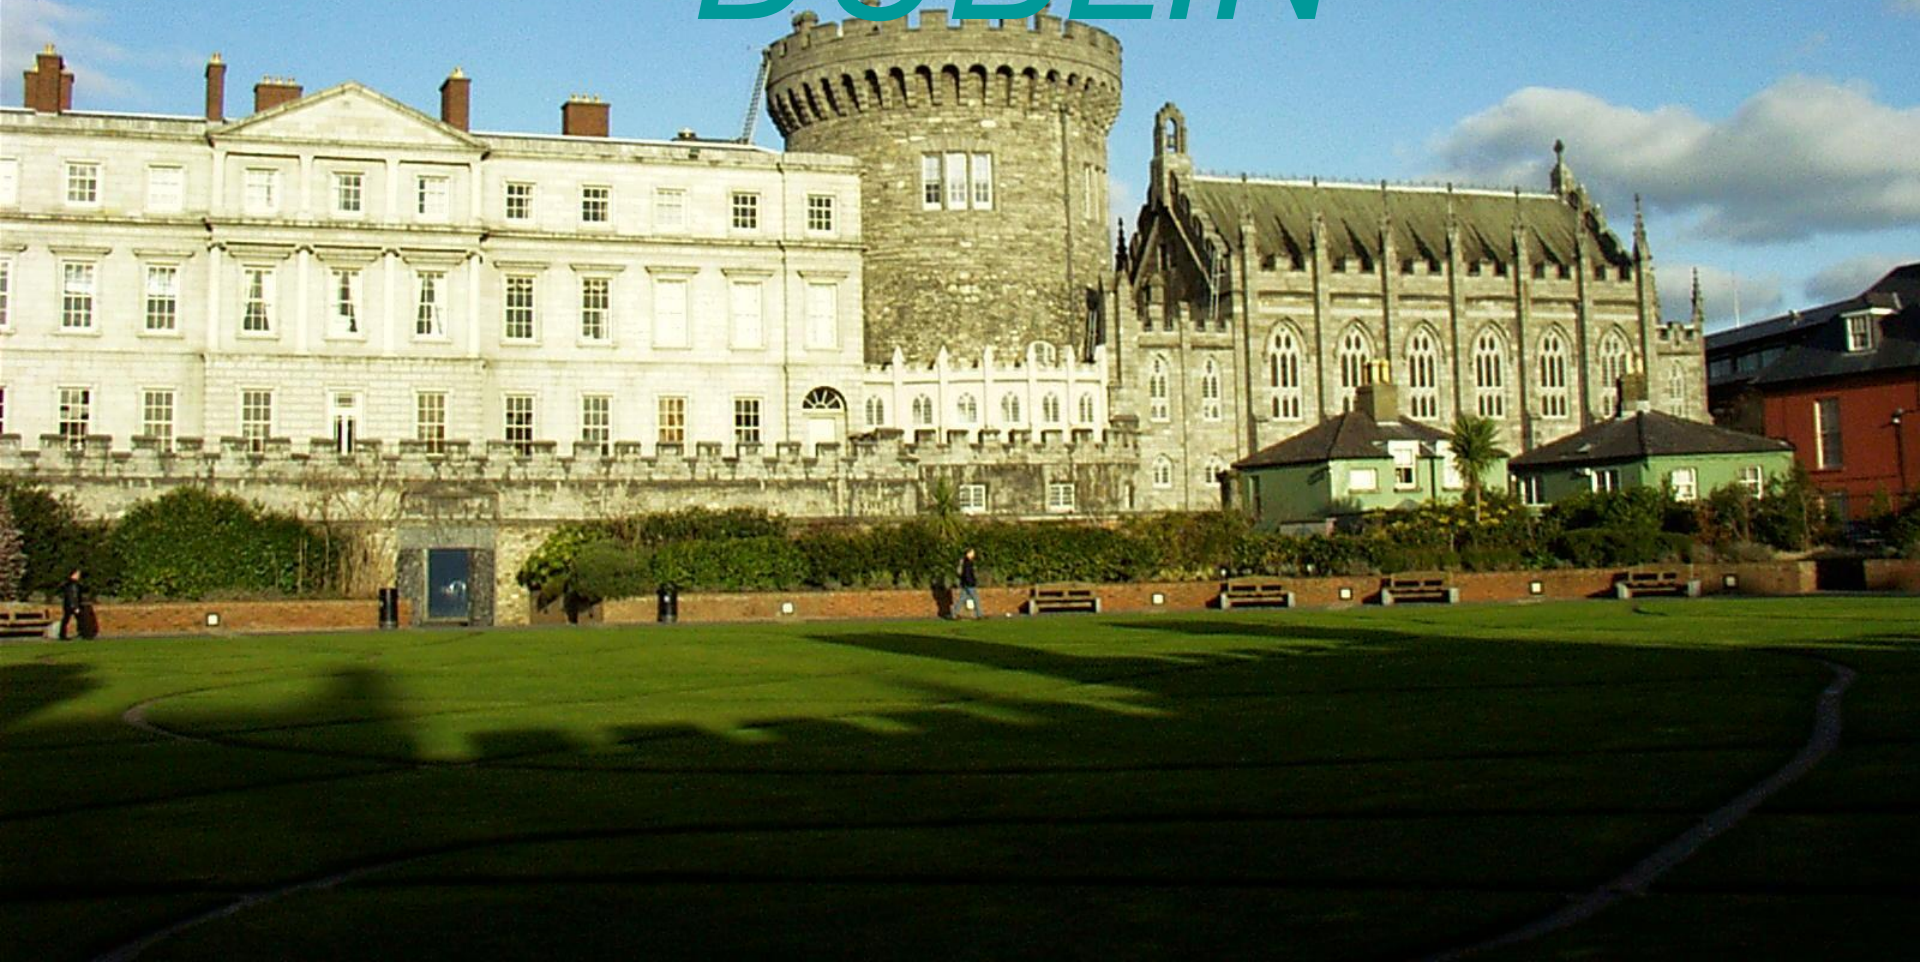

*ENGLAND*

*LONDON*

*CZECH REPUBLIC*

*PRAQUE*

*IRELAND*

*DUBLIN*

The image shows the Colosseum in Rome, Italy, at night. The structure is illuminated with warm yellow lights from within, highlighting the arches and the tiered structure. The top of the building is lit with cooler white lights. The sky is dark. In the foreground, there are some blurred figures and structures, suggesting a busy area around the monument.

*PARIS*

A scenic view of Zurich, Switzerland, featuring the Grossmünster towers and historic buildings along the Limmat river at dusk. The sky is filled with dramatic, colorful clouds in shades of blue, purple, and orange. The buildings are illuminated with warm lights, and their reflections are visible in the calm water of the river. The overall atmosphere is peaceful and picturesque.