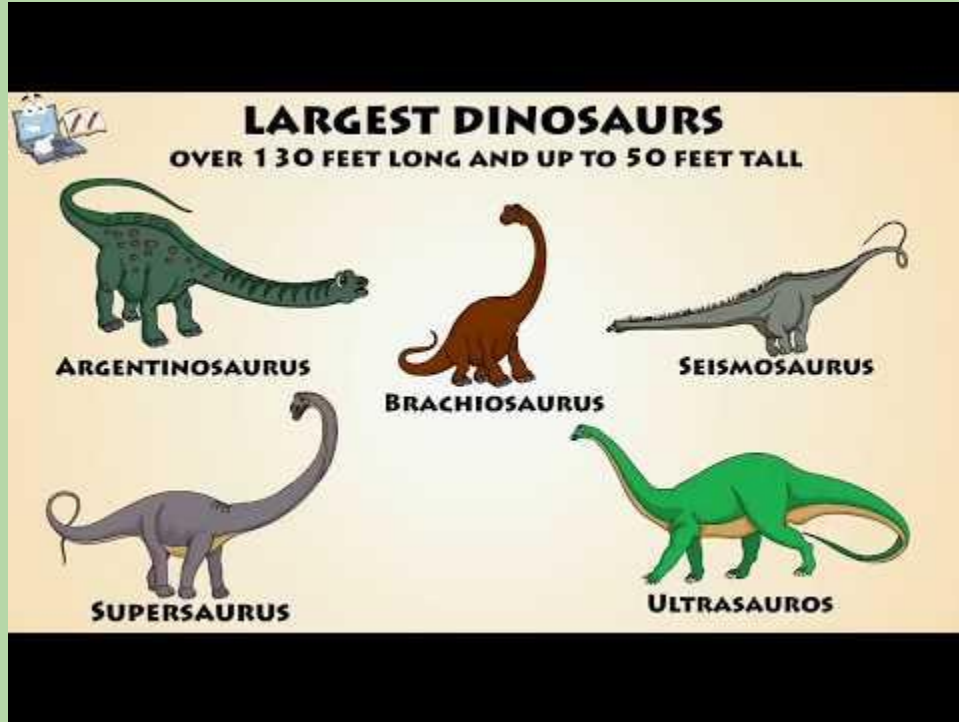

How did dinosaurs get extinct?

How Dinosaur fossils made?

What do Dinosaur eat?

Kwl Chart

What do we know?

Dinosaurs are big.

They make loud voice.

They eat meat.

They are no more alive.

They are green.

They have sharp teeth.

They have brownish eyes.

They run fast.

What do we wonder?

Why they are so cool.

Are they colourful?