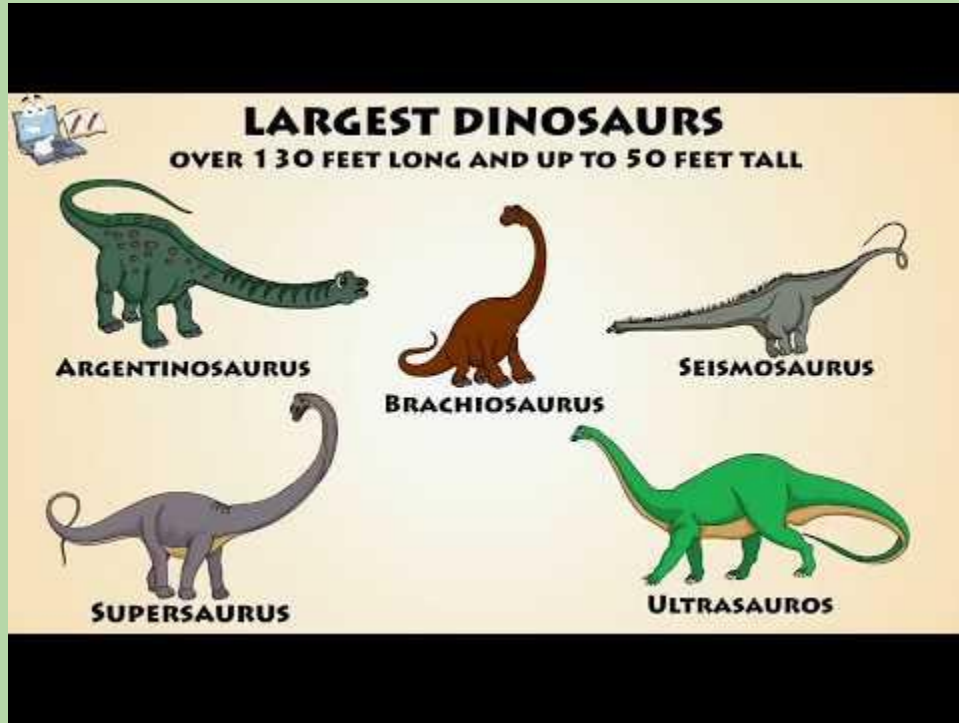

How did dinosaurs get extinct?

How Dinosaur fossils made?

What do Dinosaur eat?

Kwl Chart

What do we know?

Dinosaurs are big.

They make loud voice.

They eat meat.

They are no more alive.

They are green.

They have sharp teeth.

They have brownish eyes.

They run fast.

What do we wonder?

Why they are so cool.

Are they colourful?