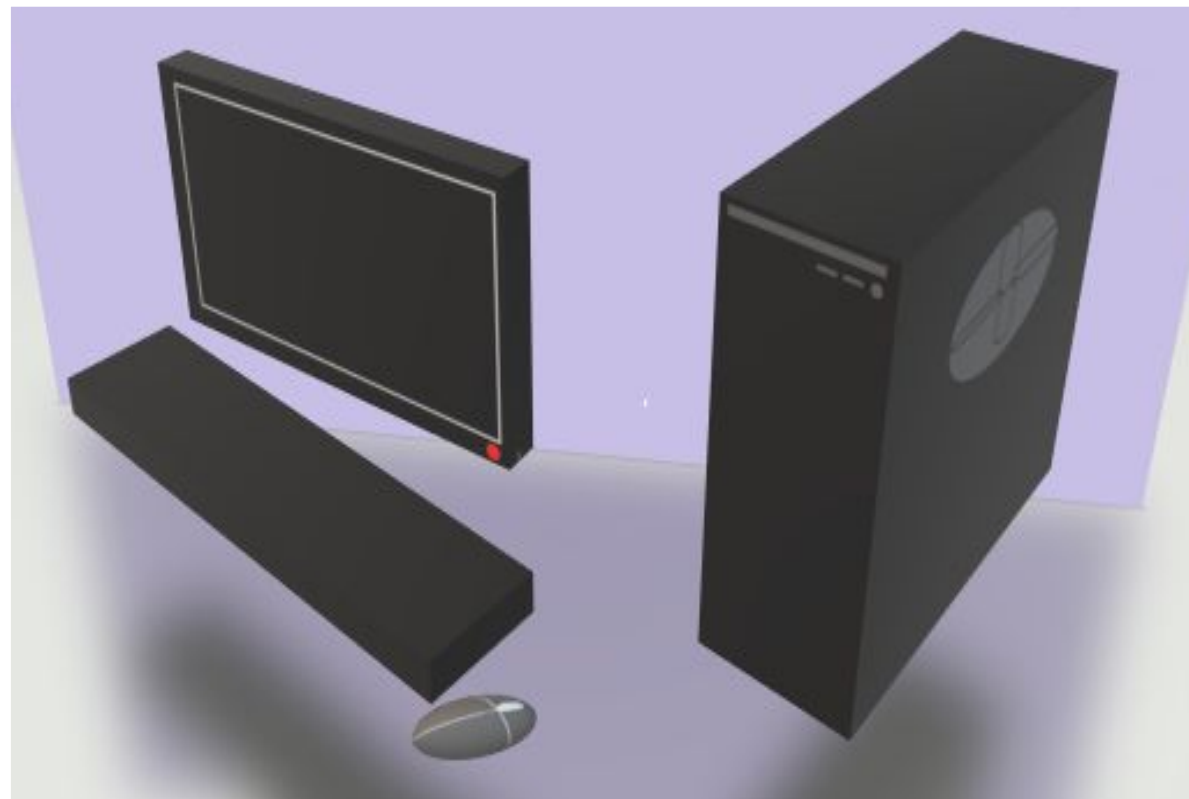

СОСТАВ КОМПЬЮТЕРА

АВТОР: АЛИСА
КОРШУНОВА

МЫШЬ

КЛАВИАТУРА

The background features a gradient from dark purple on the left to dark blue on the right. It is overlaid with several semi-transparent white circular elements: concentric circles, dashed circles, and arcs. A prominent scale-like element on the left side has numerical markings from 140 to 260 in increments of 10. The text is centered in the middle of the image.