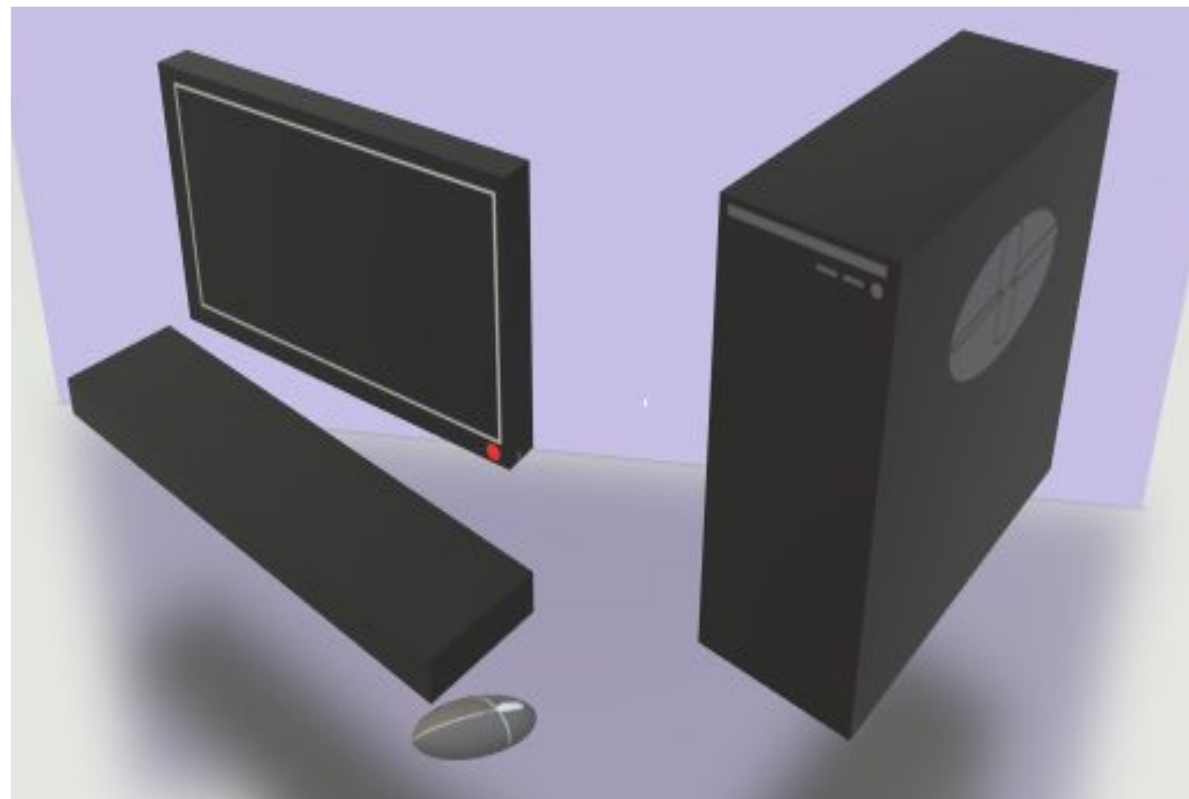

СОСТАВ КОМПЬЮТЕРА

АВТОР: АЛИСА
КОРШУНОВА

МЫШЬ

КЛАВИАТУРА

The background features a gradient from dark purple on the left to dark blue on the right. It is overlaid with several white circular and semi-circular patterns, some resembling gauges or scales with numerical markings (e.g., 140, 150, 160, 170, 180, 220, 230, 240, 250, 260). There are also dashed lines and arrows pointing in various directions, creating a technical or scientific aesthetic.