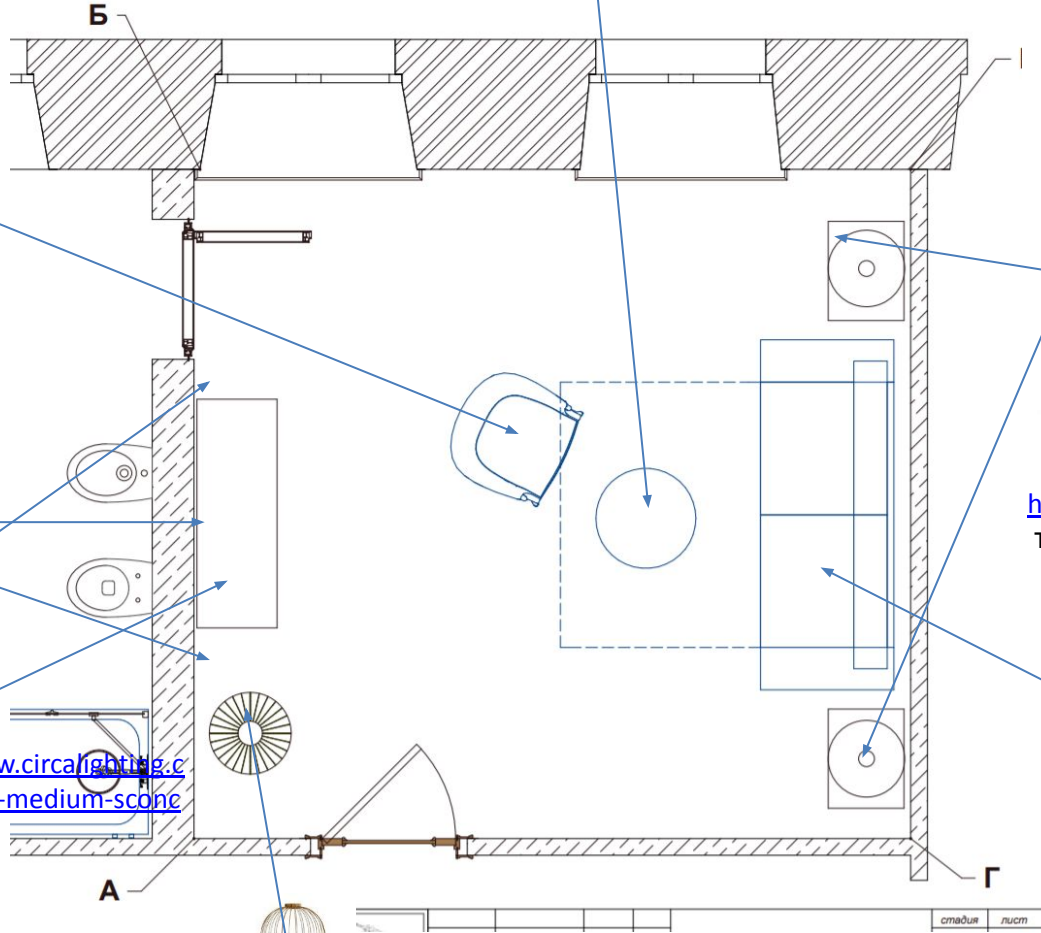

<https://www.circa-lighting.com/alberto-medium-sconce-in2002/>
бра

<https://www.americanleather.com/perry/>
диван
размеры 195x99x91h cm

<https://www.ambellahome.com/Product/Detail/17576-240-001/Celeste-Dresser>
КОМОД