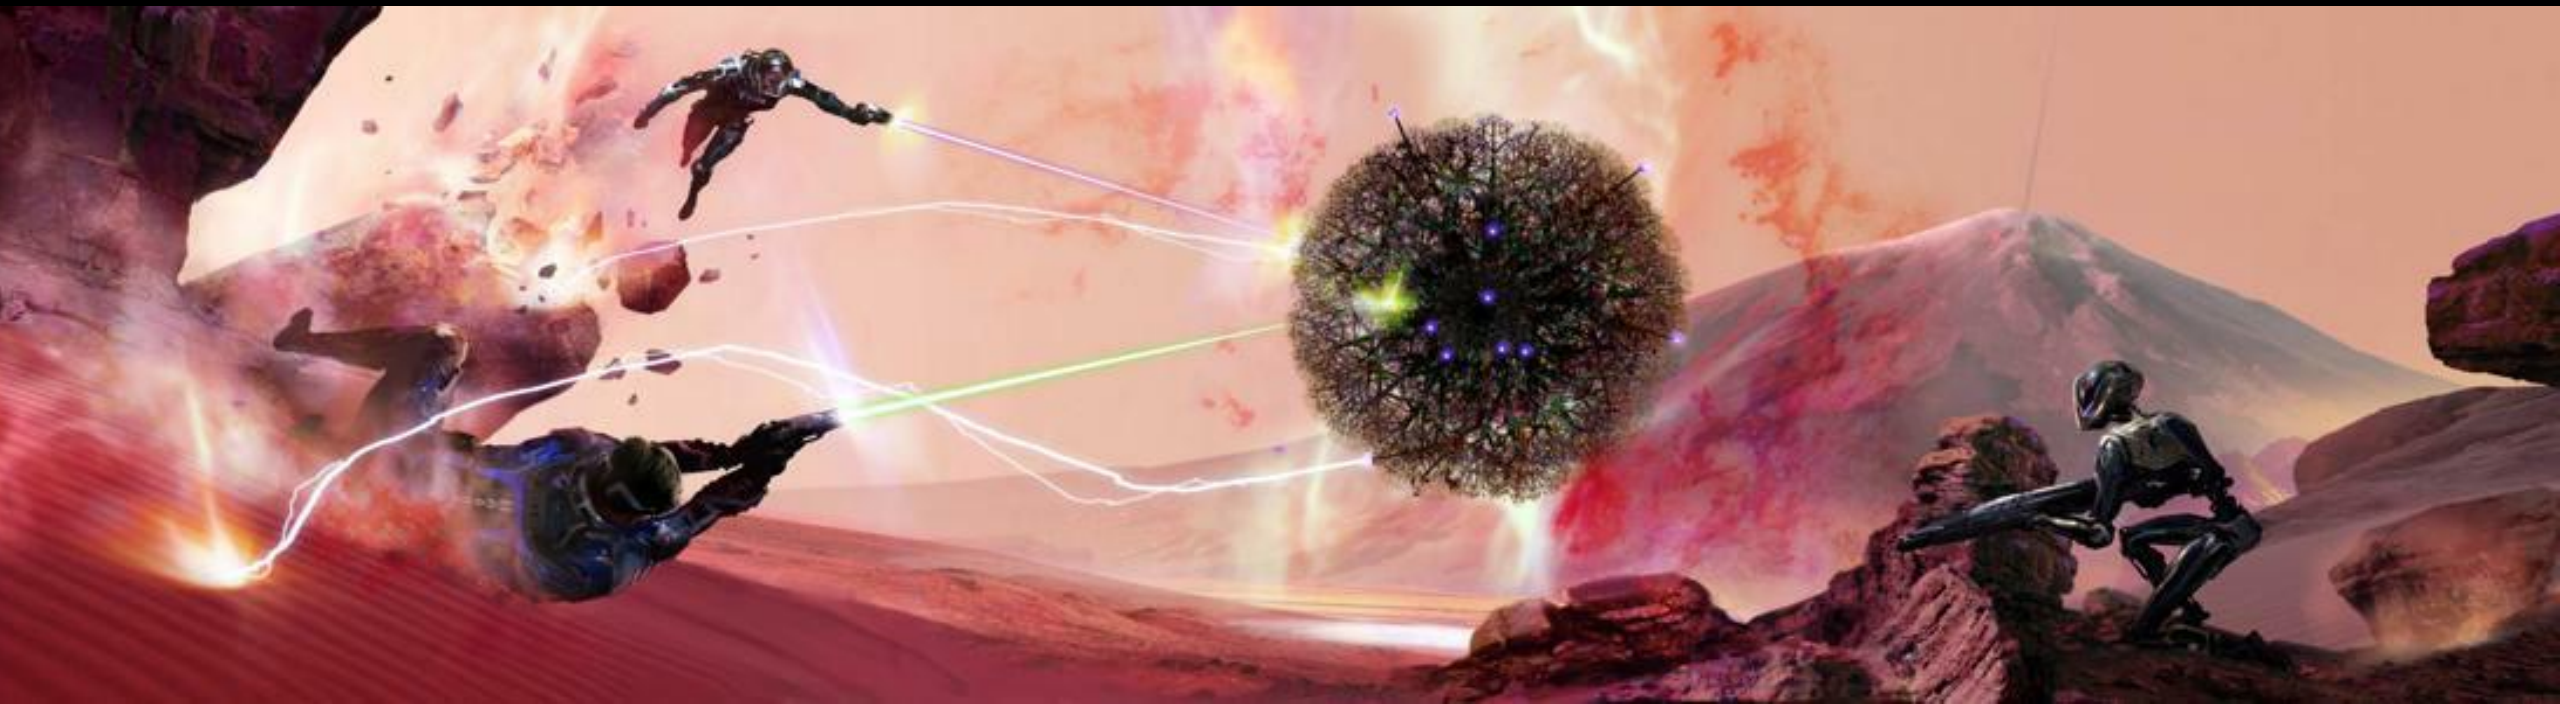

Исследования