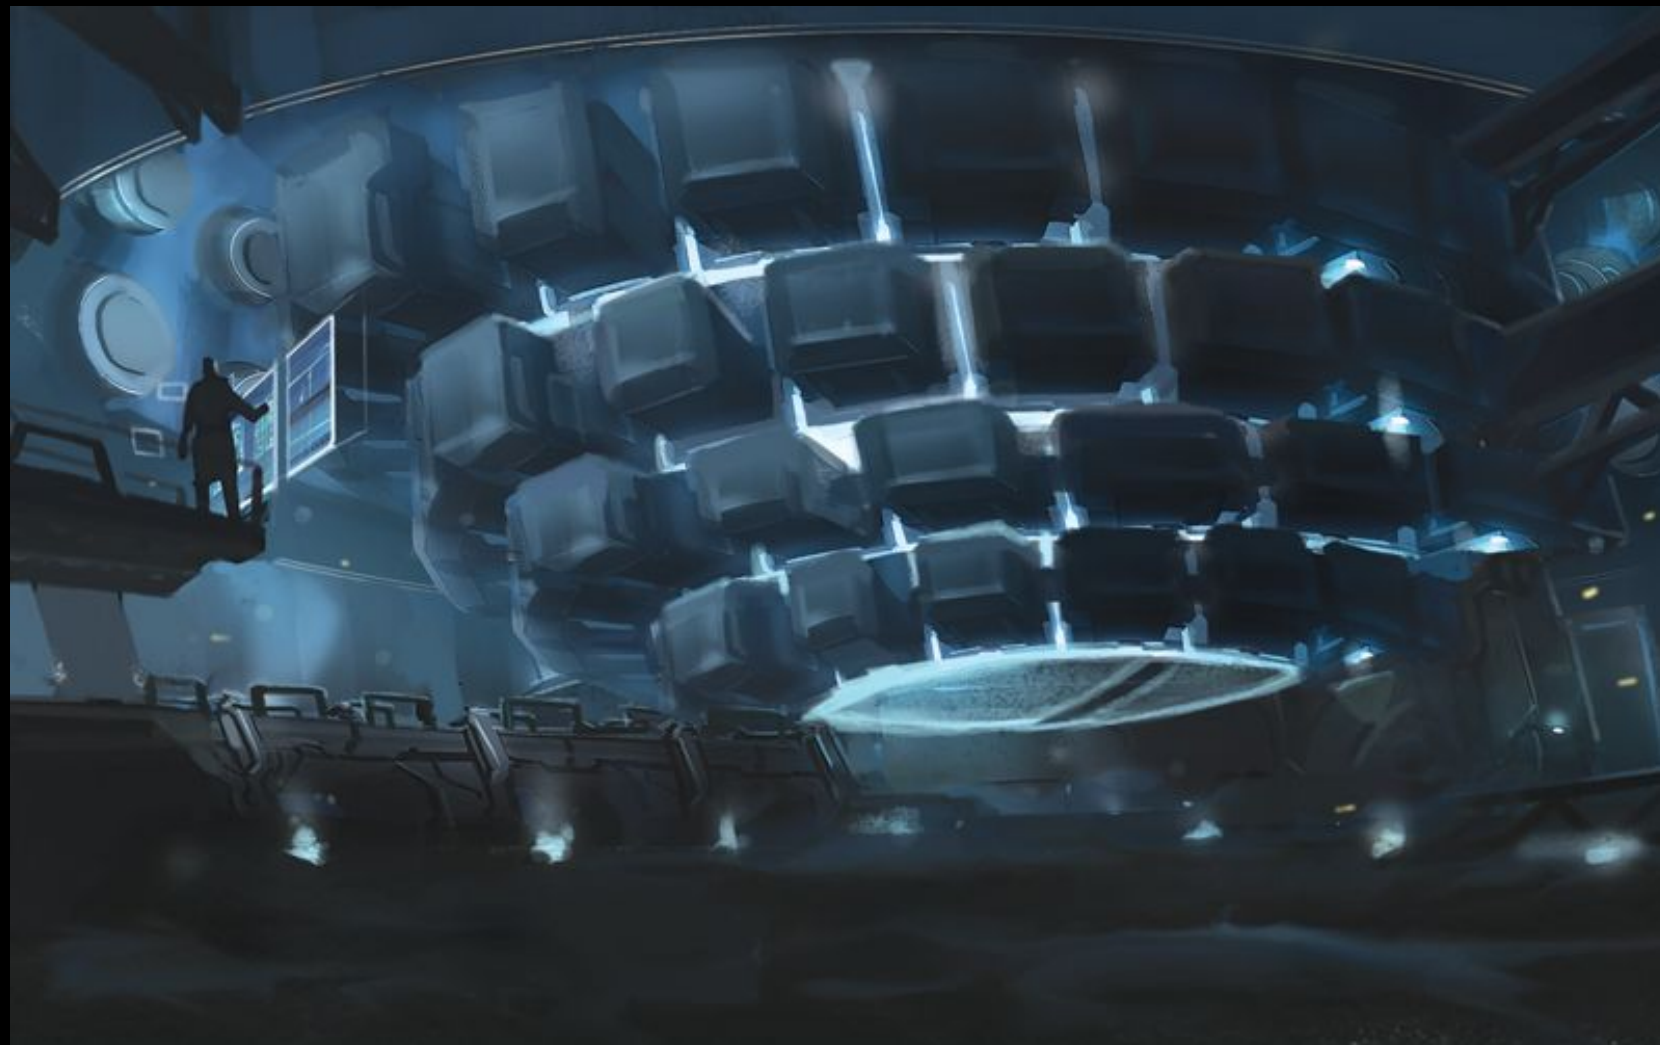

ECLIPSE PHASE

ТИТАНЫ неожиданно
для всех исчезли из
солнечной системы

С собой они забрали
миллиарды
выгруженных
разумов