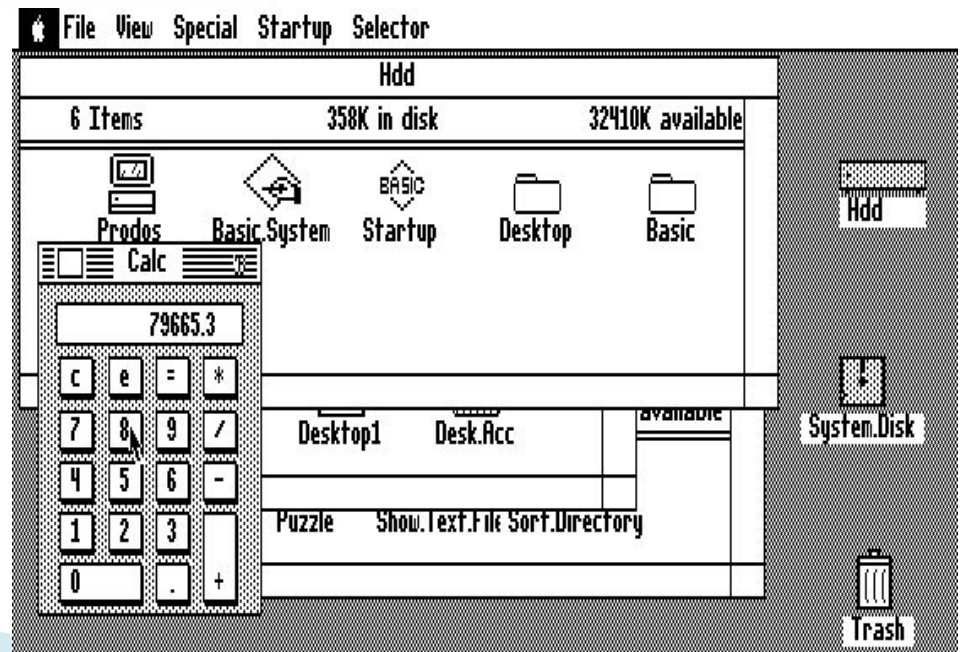

Графический
интерфейс одной из
первых ОС Apple