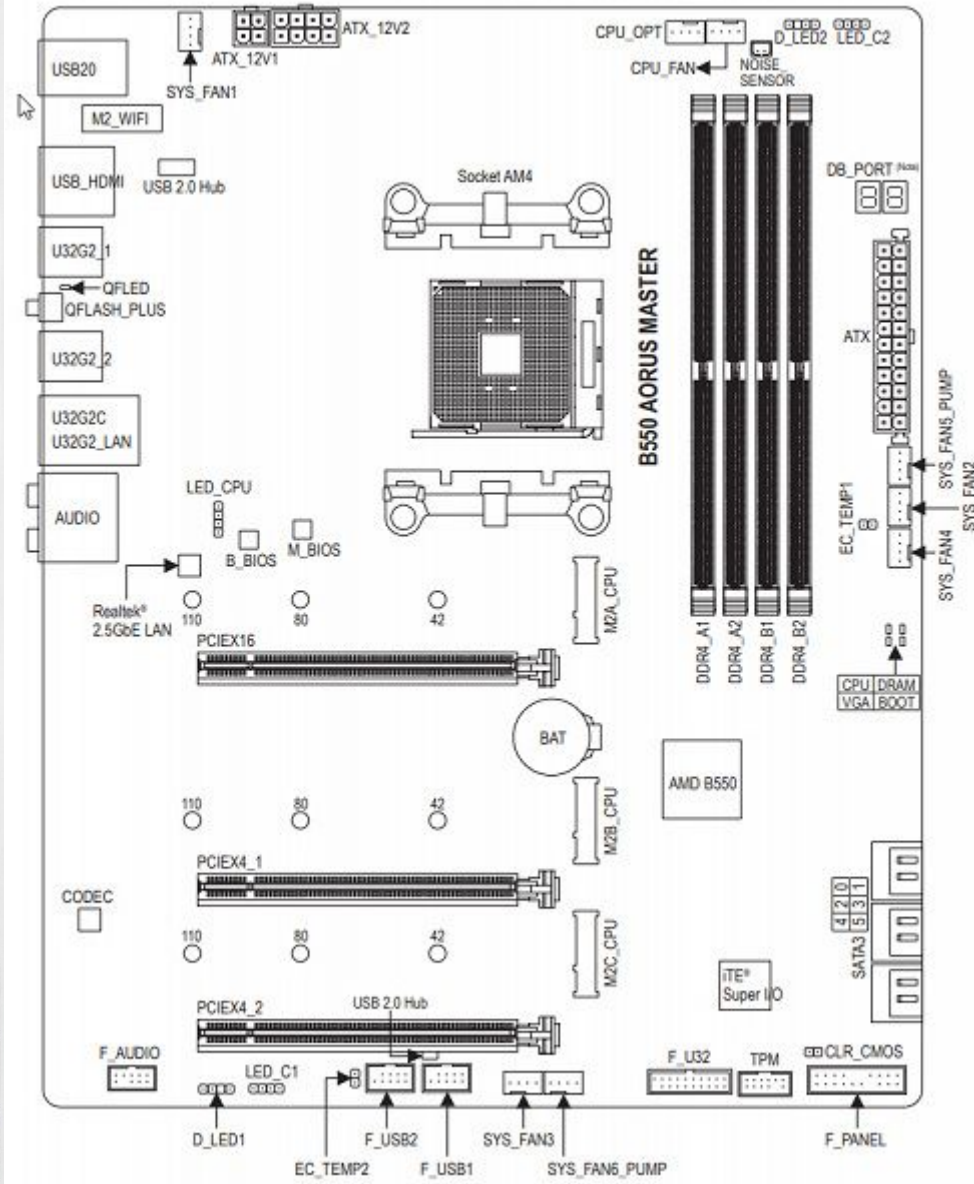

# Роль материнской платы в ПК

**Северный мост**

**Южный мост**

<b>x1</b>	<b>BANDWIDTH</b> Single direction: 2.5 Gbps/200 MBps Dual Directions: 5 Gbps/400 MBps
<b>x4</b>	<b>BANDWIDTH</b> Single direction: 10 Gbps/800 MBps Dual Directions: 20 Gbps/1.6 GBps
<b>x8</b>	<b>BANDWIDTH</b> Single direction: 20 Gbps/1.6 GBps Dual Directions: 40 Gbps/3.2 GBps
<b>x16</b>	<b>BANDWIDTH</b> Single direction: 40 Gbps/3.2 GBps Dual Directions: 80 Gbps/6.4 GBps