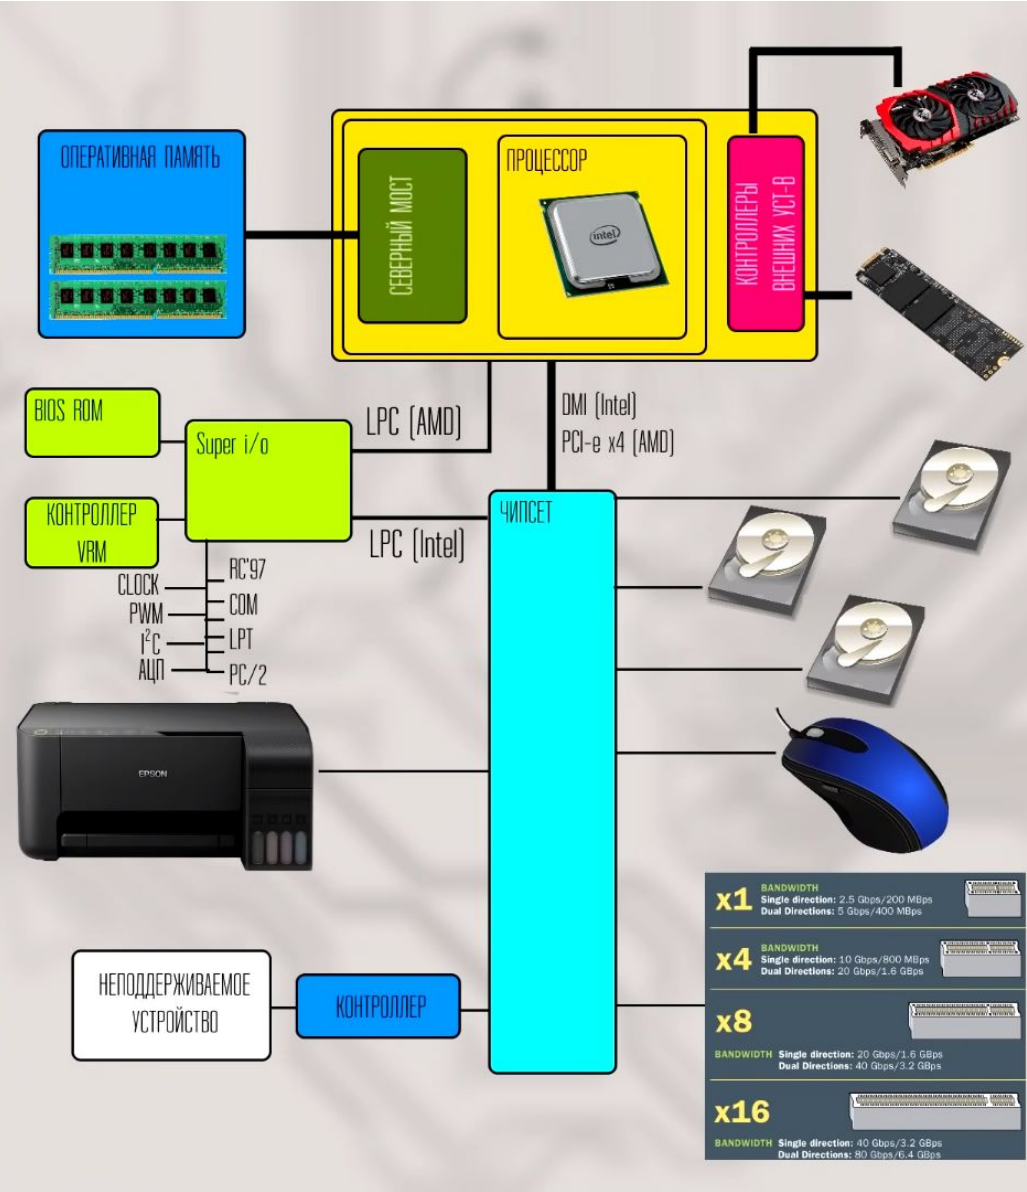

Роль материнской платы в ПК

Северный мост

Южный мост

x1	BANDWIDTH Single direction: 2.5 Gbps/200 MBps Dual Directions: 5 Gbps/400 MBps
x4	BANDWIDTH Single direction: 10 Gbps/800 MBps Dual Directions: 20 Gbps/1.6 GBps
x8	BANDWIDTH Single direction: 20 Gbps/1.6 GBps Dual Directions: 40 Gbps/3.2 GBps
x16	BANDWIDTH Single direction: 40 Gbps/3.2 GBps Dual Directions: 80 Gbps/6.4 GBps