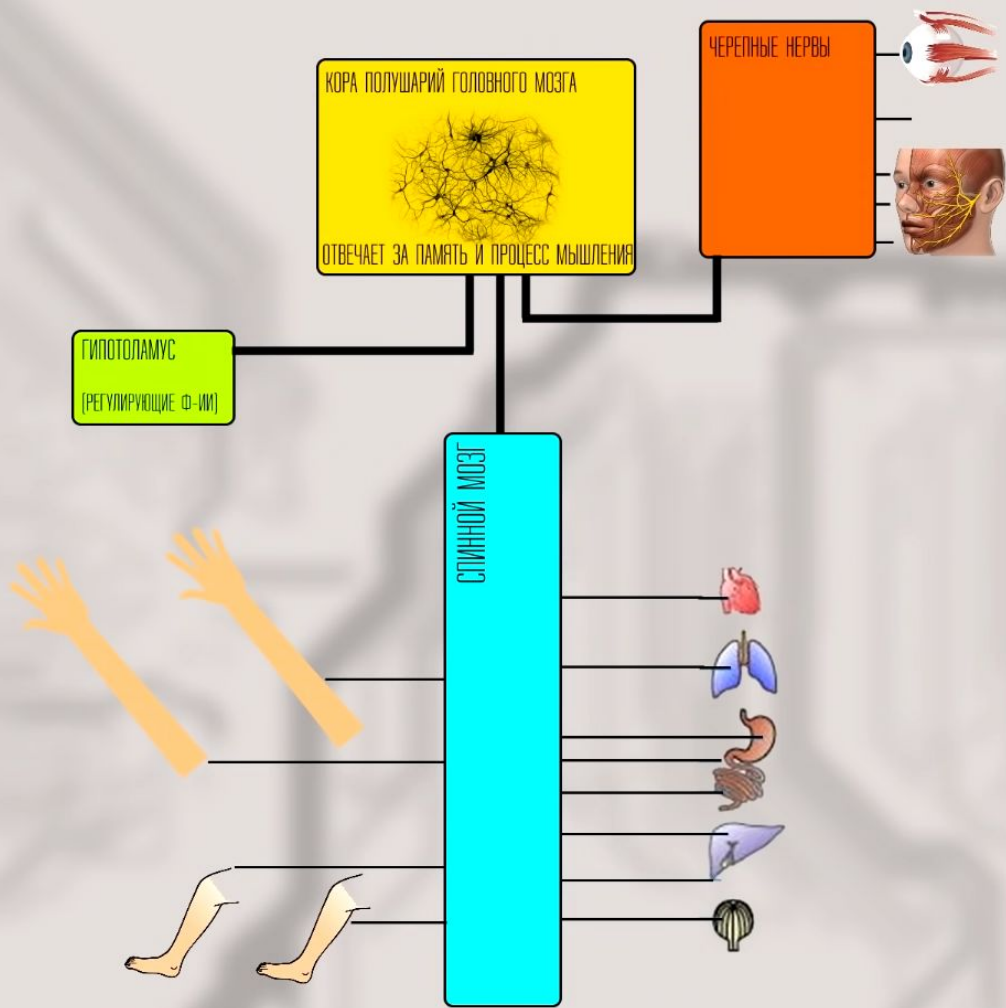

Роль материнской платы в ПК

Северный мост

Южный мост

x1	BANDWIDTH Single direction: 2.5 Gbps/200 MBps Dual Directions: 5 Gbps/400 MBps
x4	BANDWIDTH Single direction: 10 Gbps/800 MBps Dual Directions: 20 Gbps/1.6 GBps
x8	BANDWIDTH Single direction: 20 Gbps/1.6 GBps Dual Directions: 40 Gbps/3.2 GBps
x16	BANDWIDTH Single direction: 40 Gbps/3.2 GBps Dual Directions: 80 Gbps/6.4 GBps