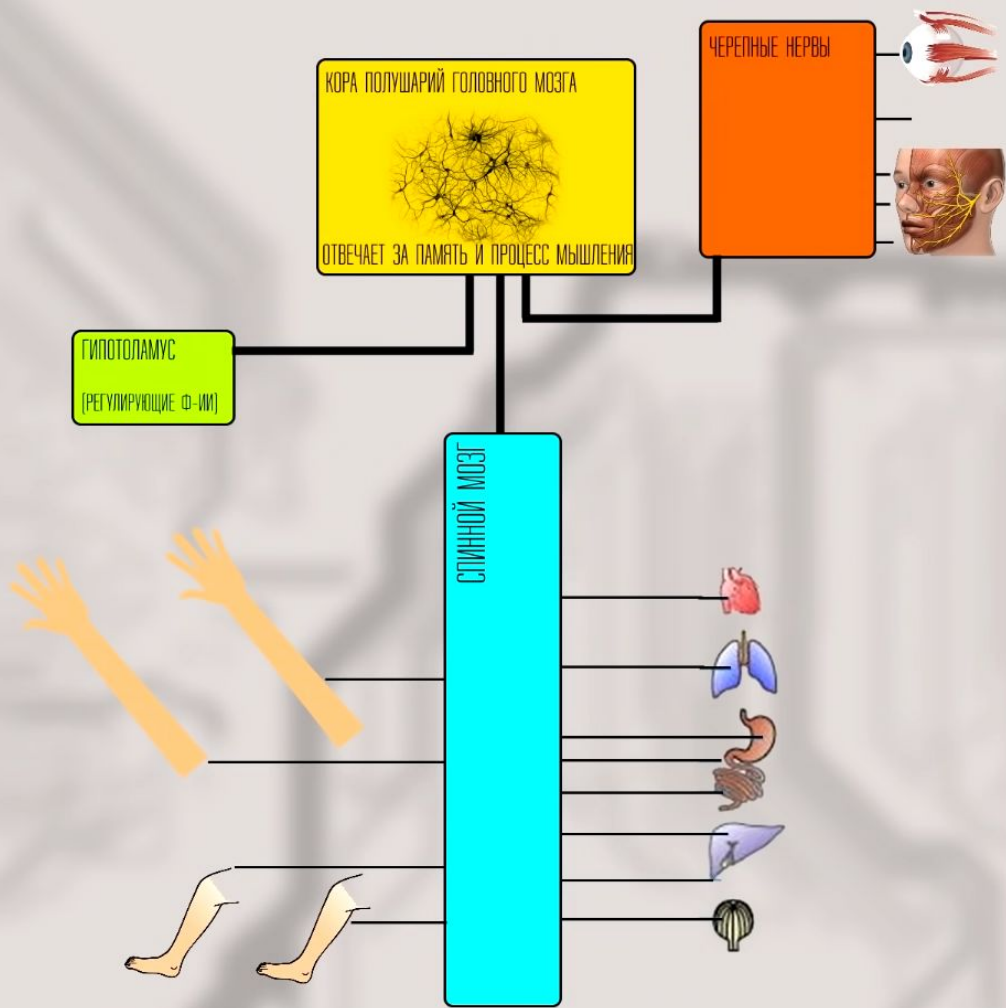

Роль материнской платы в ПК

Северный мост

Южный мост

x1	BANDWIDTH Single direction: 2.5 Gbps/200 MBps Dual Directions: 5 Gbps/400 MBps
x4	BANDWIDTH Single direction: 10 Gbps/800 MBps Dual Directions: 20 Gbps/1.6 GBps
x8	BANDWIDTH Single direction: 20 Gbps/1.6 GBps Dual Directions: 40 Gbps/3.2 GBps
x16	BANDWIDTH Single direction: 40 Gbps/3.2 GBps Dual Directions: 80 Gbps/6.4 GBps