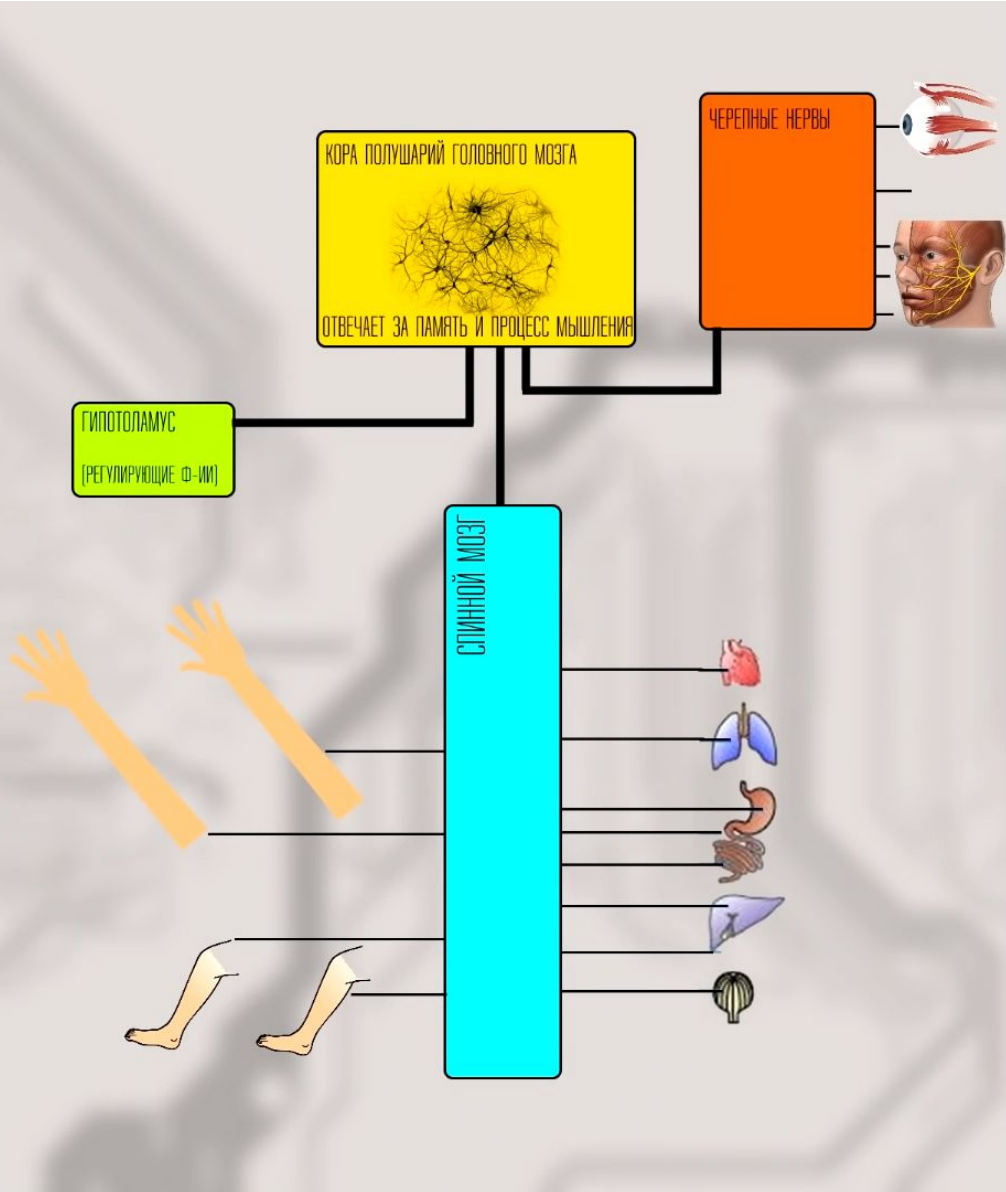

Роль материнской платы в ПК

Северный мост

Южный мост

x1	BANDWIDTH Single direction: 2.5 Gbps/200 MBps Dual Directions: 5 Gbps/400 MBps
x4	BANDWIDTH Single direction: 10 Gbps/800 MBps Dual Directions: 20 Gbps/1.6 GBps
x8	BANDWIDTH Single direction: 20 Gbps/1.6 GBps Dual Directions: 40 Gbps/3.2 GBps
x16	BANDWIDTH Single direction: 40 Gbps/3.2 GBps Dual Directions: 80 Gbps/6.4 GBps