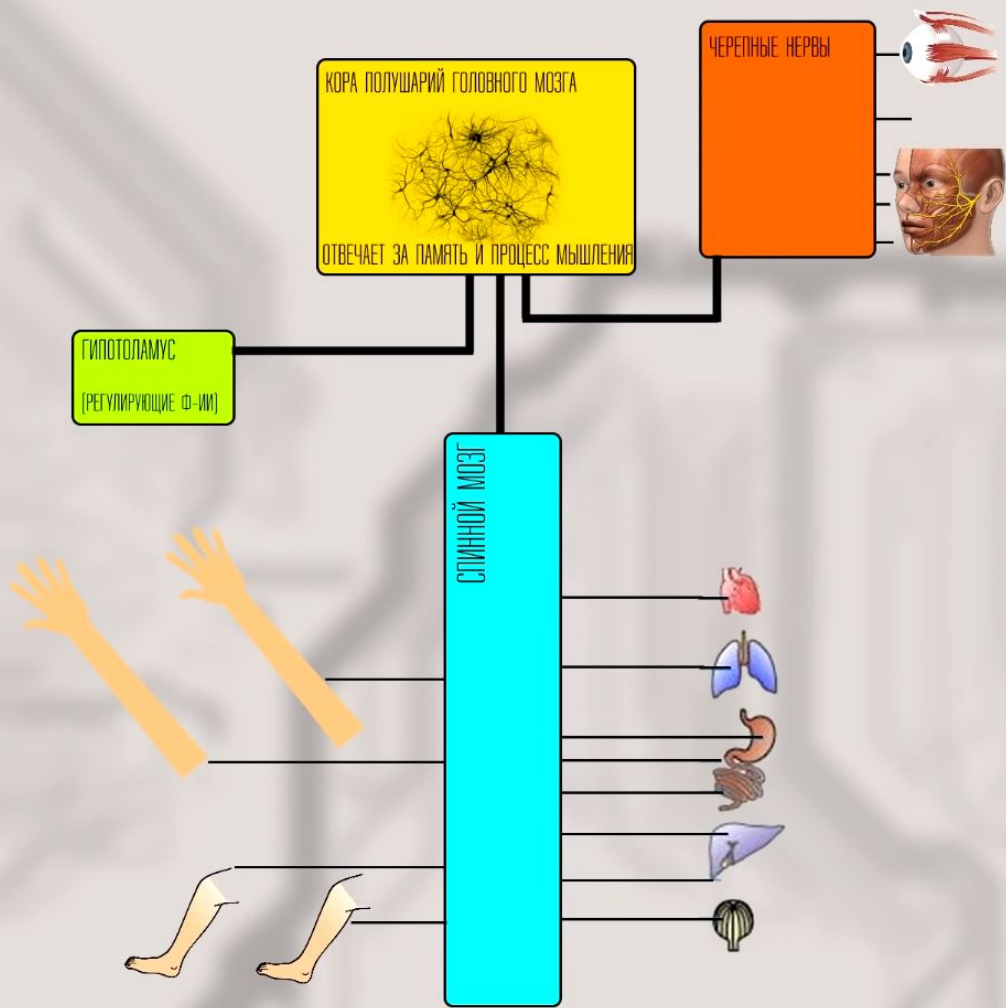

Роль материнской платы в ПК

Северный мост

Южный мост

x1	BANDWIDTH Single direction: 2.5 Gbps/200 MBps Dual Directions: 5 Gbps/400 MBps
x4	BANDWIDTH Single direction: 10 Gbps/800 MBps Dual Directions: 20 Gbps/1.6 GBps
x8	BANDWIDTH Single direction: 20 Gbps/1.6 GBps Dual Directions: 40 Gbps/3.2 GBps
x16	BANDWIDTH Single direction: 40 Gbps/3.2 GBps Dual Directions: 80 Gbps/6.4 GBps