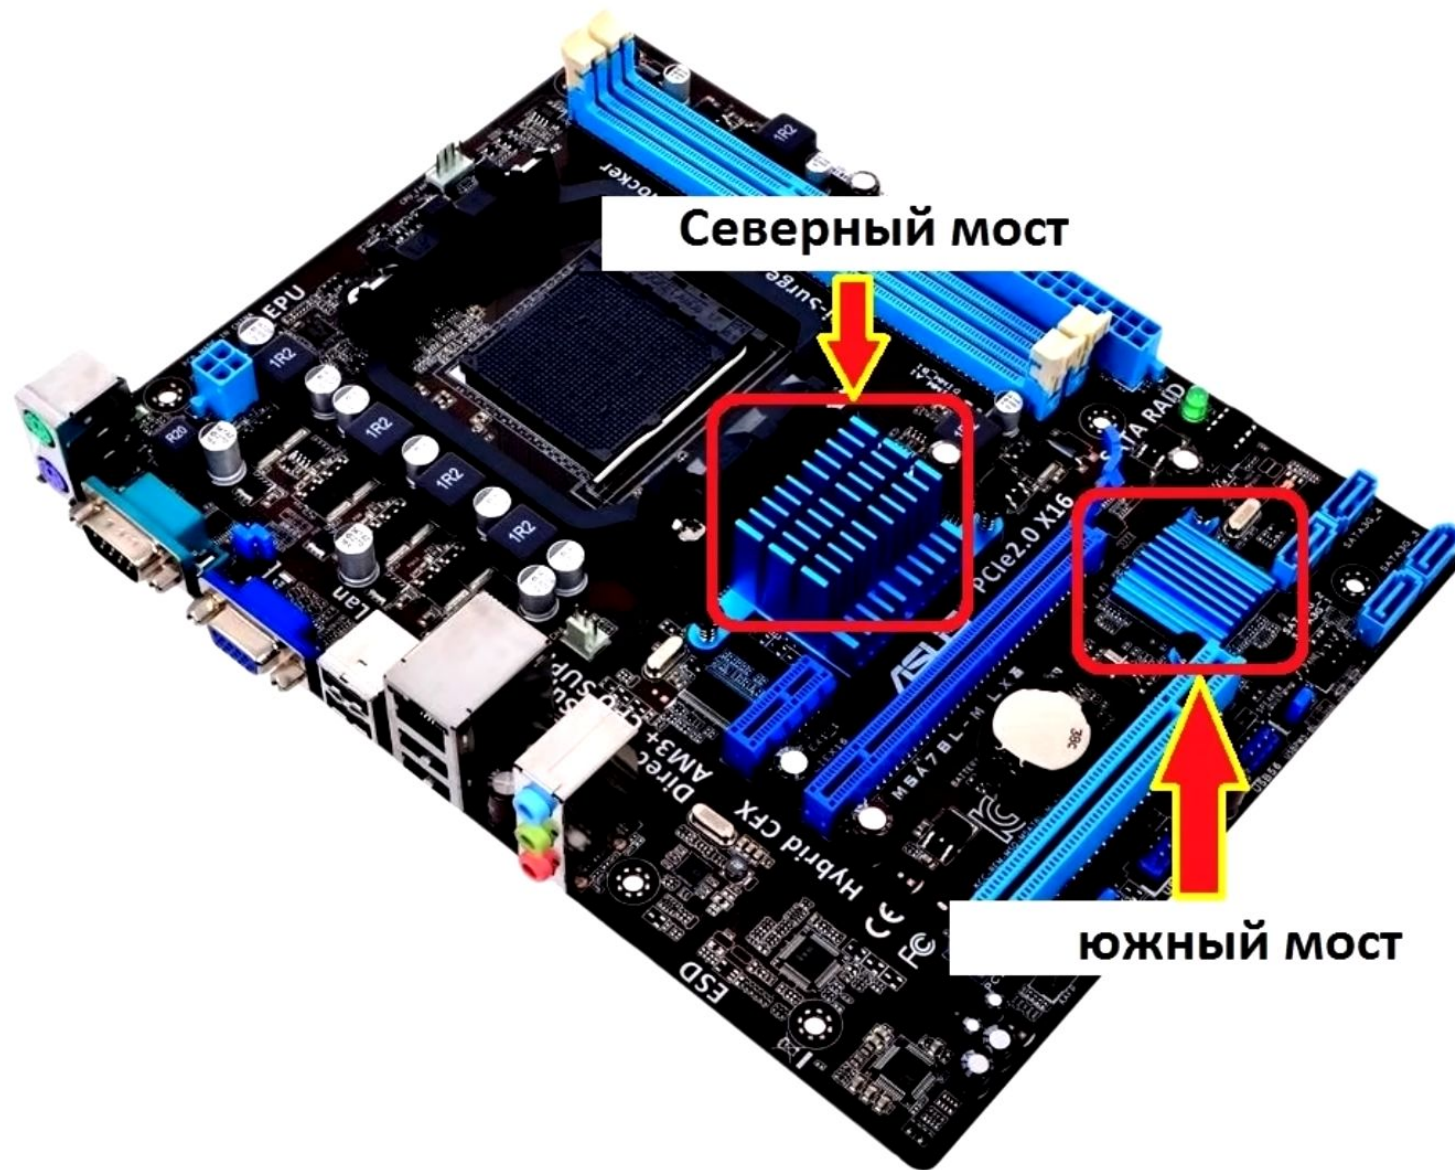

Роль материнской платы в ПК

Северный мост

Южный мост

x1	BANDWIDTH Single direction: 2.5 Gbps/200 MBps Dual Directions: 5 Gbps/400 MBps
x4	BANDWIDTH Single direction: 10 Gbps/800 MBps Dual Directions: 20 Gbps/1.6 GBps
x8	BANDWIDTH Single direction: 20 Gbps/1.6 GBps Dual Directions: 40 Gbps/3.2 GBps
x16	BANDWIDTH Single direction: 40 Gbps/3.2 GBps Dual Directions: 80 Gbps/6.4 GBps