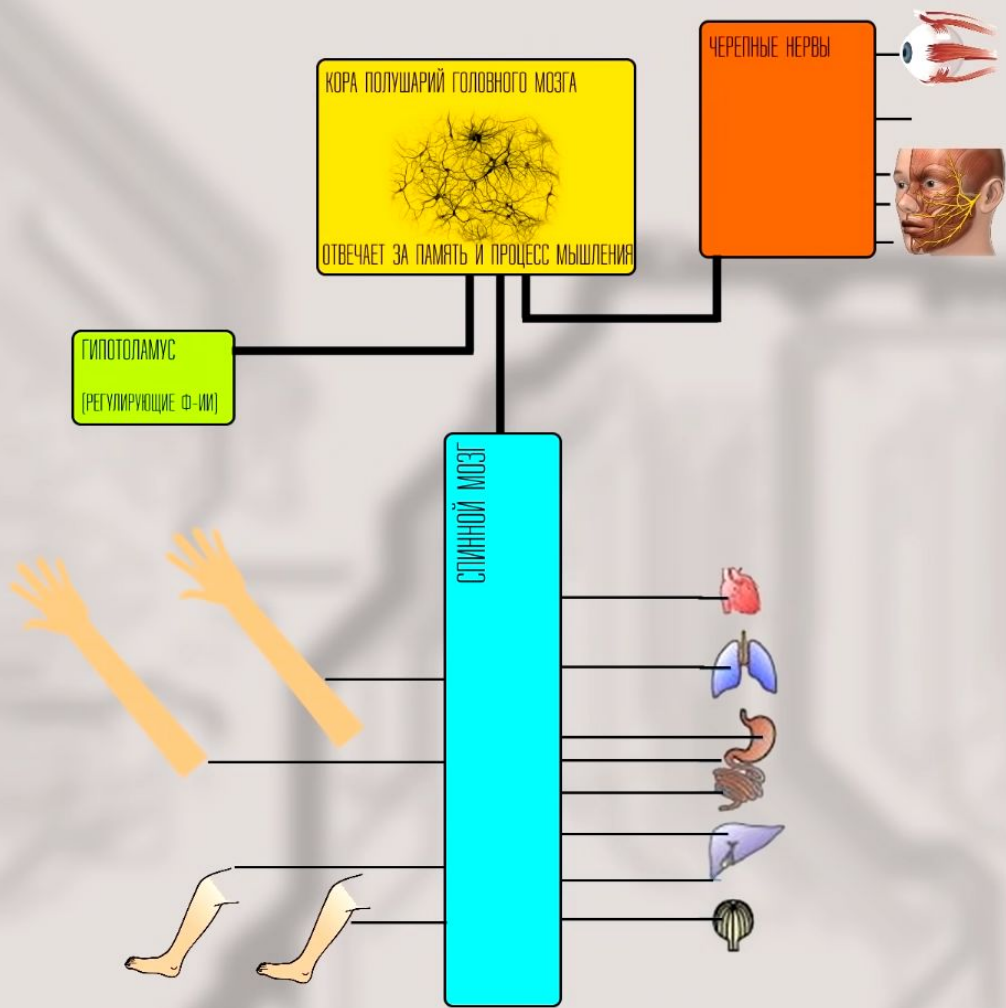

# Роль материнской платы в ПК

**Северный мост**

**Южный мост**

<b>x1</b>	<b>BANDWIDTH</b> Single direction: 2.5 Gbps/200 MBps Dual Directions: 5 Gbps/400 MBps
<b>x4</b>	<b>BANDWIDTH</b> Single direction: 10 Gbps/800 MBps Dual Directions: 20 Gbps/1.6 GBps
<b>x8</b>	<b>BANDWIDTH</b> Single direction: 20 Gbps/1.6 GBps Dual Directions: 40 Gbps/3.2 GBps
<b>x16</b>	<b>BANDWIDTH</b> Single direction: 40 Gbps/3.2 GBps Dual Directions: 80 Gbps/6.4 GBps