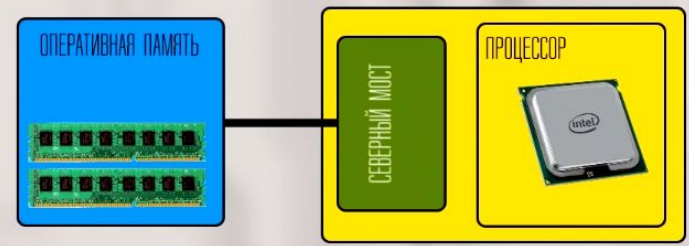

Роль материнской платы в ПК

Северный мост

Южный мост

x1	BANDWIDTH Single direction: 2.5 Gbps/200 MBps Dual Directions: 5 Gbps/400 MBps
x4	BANDWIDTH Single direction: 10 Gbps/800 MBps Dual Directions: 20 Gbps/1.6 GBps
x8	BANDWIDTH Single direction: 20 Gbps/1.6 GBps Dual Directions: 40 Gbps/3.2 GBps
x16	BANDWIDTH Single direction: 40 Gbps/3.2 GBps Dual Directions: 80 Gbps/6.4 GBps