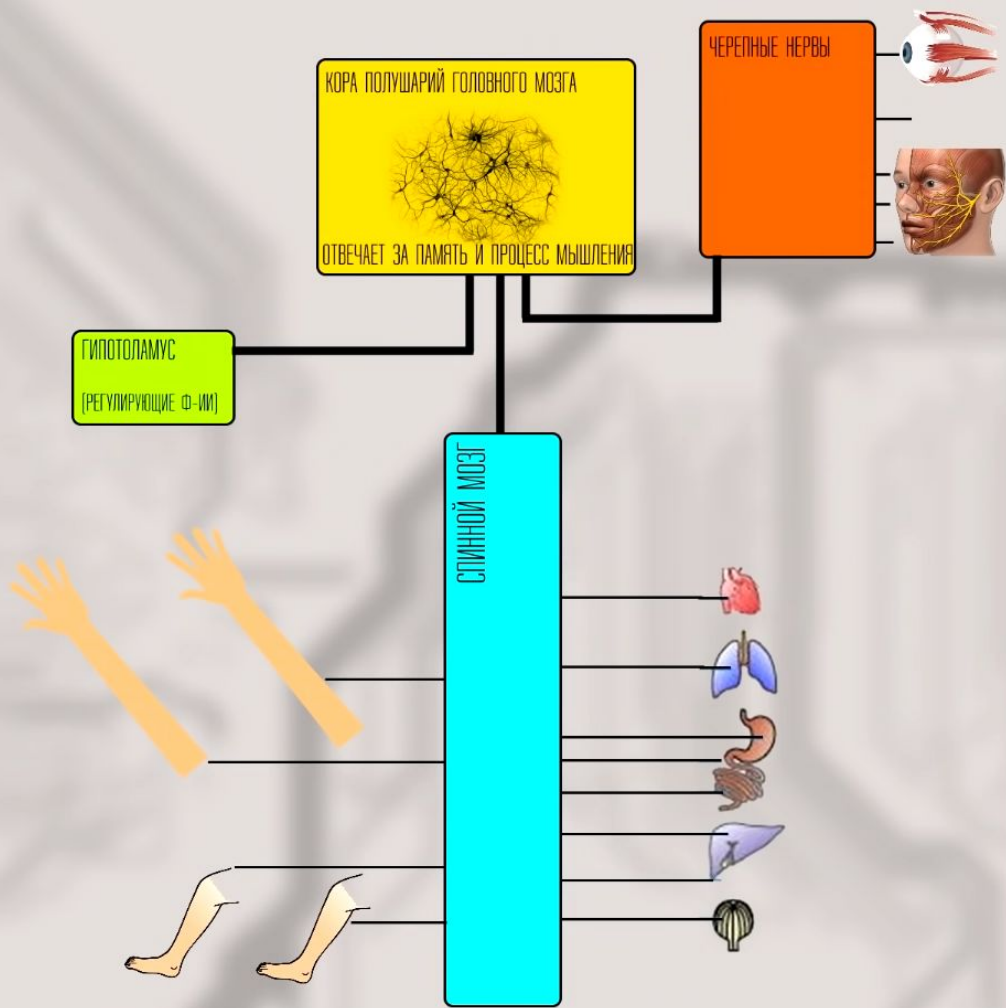

# Роль материнской платы в ПК

**Северный мост**

**Южный мост**

<b>x1</b>	<b>BANDWIDTH</b> Single direction: 2.5 Gbps/200 MBps Dual Directions: 5 Gbps/400 MBps
<b>x4</b>	<b>BANDWIDTH</b> Single direction: 10 Gbps/800 MBps Dual Directions: 20 Gbps/1.6 GBps
<b>x8</b>	<b>BANDWIDTH</b> Single direction: 20 Gbps/1.6 GBps Dual Directions: 40 Gbps/3.2 GBps
<b>x16</b>	<b>BANDWIDTH</b> Single direction: 40 Gbps/3.2 GBps Dual Directions: 80 Gbps/6.4 GBps