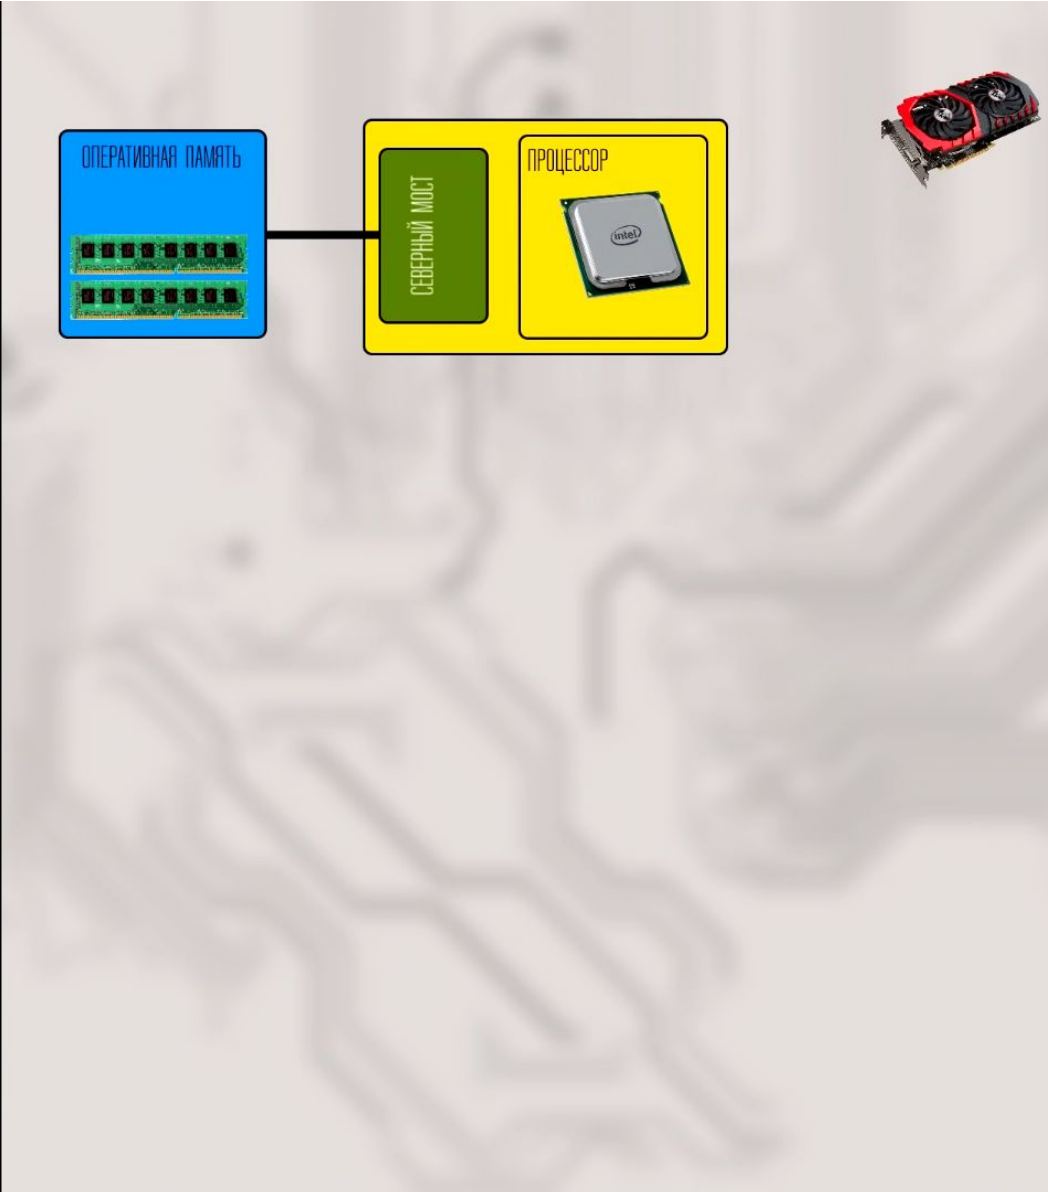

Роль материнской платы в ПК

Северный мост

Южный мост

x1	BANDWIDTH Single direction: 2.5 Gbps/200 MBps Dual Directions: 5 Gbps/400 MBps
x4	BANDWIDTH Single direction: 10 Gbps/800 MBps Dual Directions: 20 Gbps/1.6 GBps
x8	BANDWIDTH Single direction: 20 Gbps/1.6 GBps Dual Directions: 40 Gbps/3.2 GBps
x16	BANDWIDTH Single direction: 40 Gbps/3.2 GBps Dual Directions: 80 Gbps/6.4 GBps