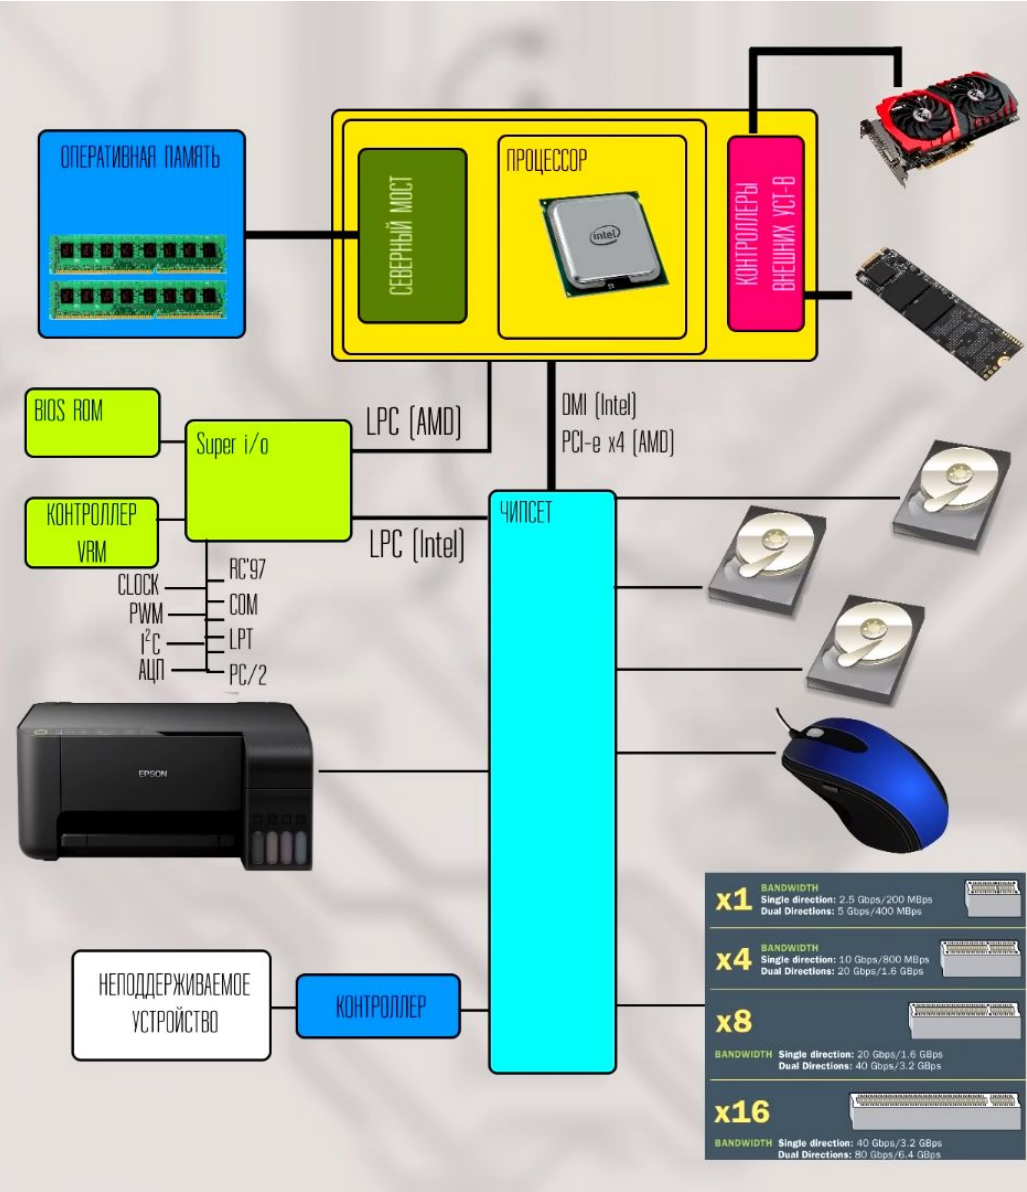

# Роль материнской платы в ПК

**Северный мост**

**Южный мост**

<b>x1</b>	<b>BANDWIDTH</b> Single direction: 2.5 Gbps/200 MBps Dual Directions: 5 Gbps/400 MBps
<b>x4</b>	<b>BANDWIDTH</b> Single direction: 10 Gbps/800 MBps Dual Directions: 20 Gbps/1.6 GBps
<b>x8</b>	<b>BANDWIDTH</b> Single direction: 20 Gbps/1.6 GBps Dual Directions: 40 Gbps/3.2 GBps
<b>x16</b>	<b>BANDWIDTH</b> Single direction: 40 Gbps/3.2 GBps Dual Directions: 80 Gbps/6.4 GBps