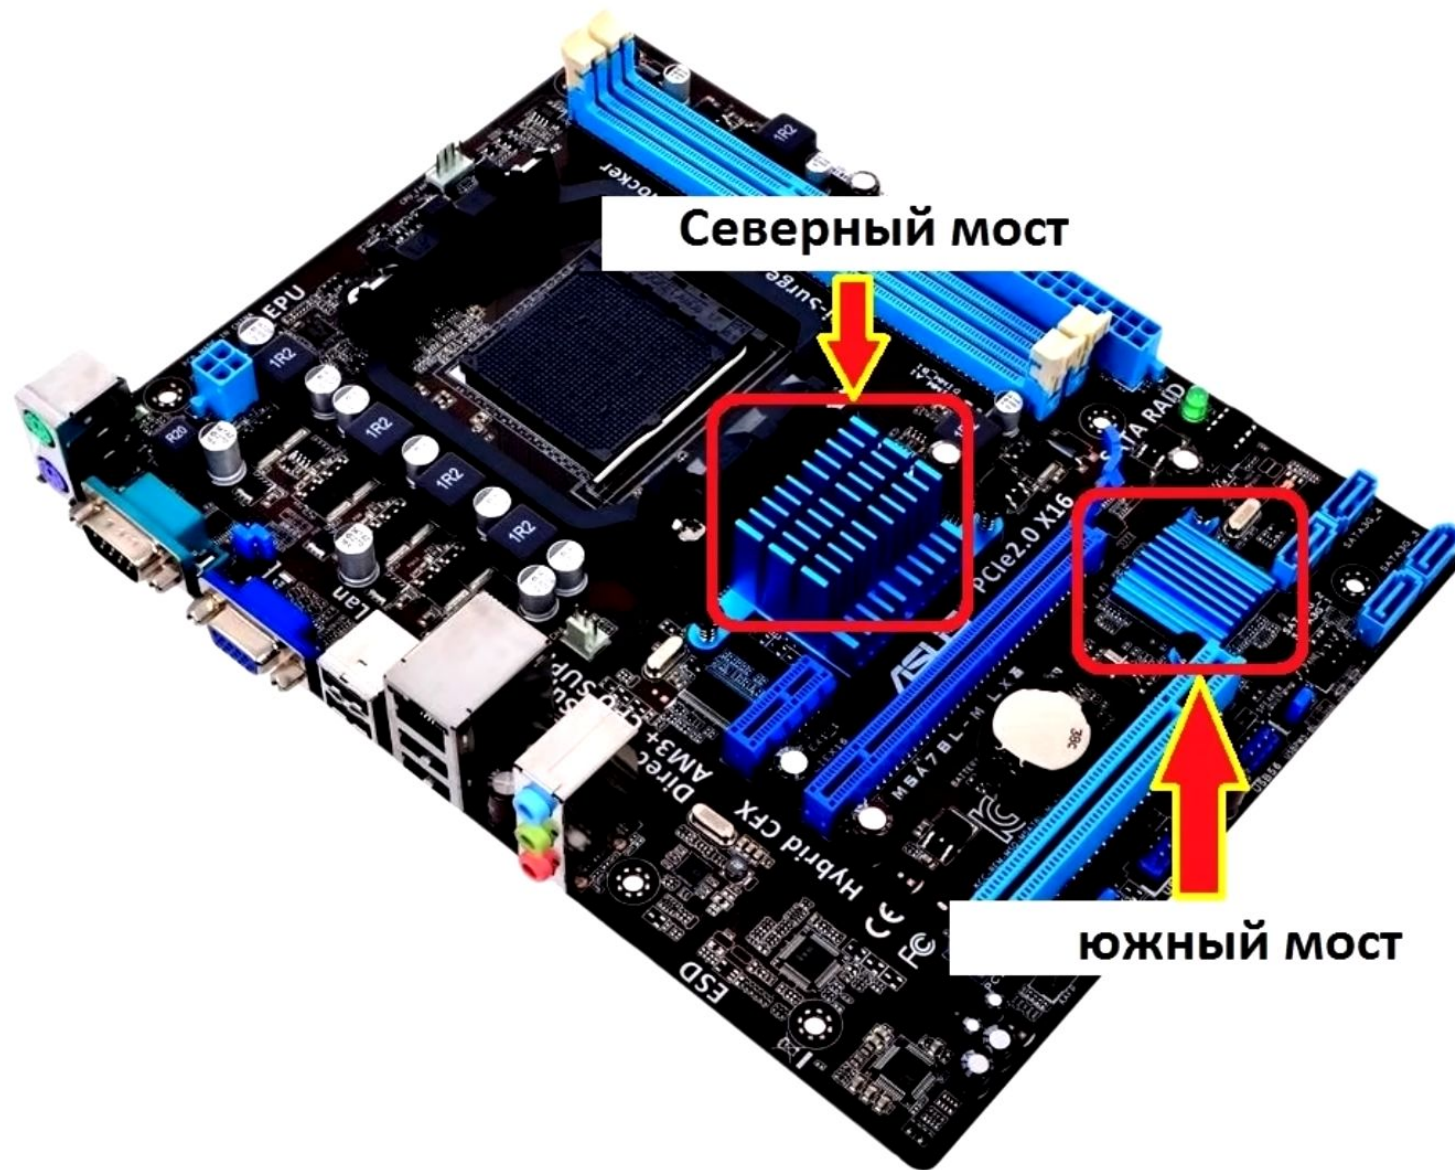

# Роль материнской платы в ПК

**Северный мост**

**Южный мост**

<b>x1</b>	<b>BANDWIDTH</b> Single direction: 2.5 Gbps/200 MBps Dual Directions: 5 Gbps/400 MBps
<b>x4</b>	<b>BANDWIDTH</b> Single direction: 10 Gbps/800 MBps Dual Directions: 20 Gbps/1.6 GBps
<b>x8</b>	<b>BANDWIDTH</b> Single direction: 20 Gbps/1.6 GBps Dual Directions: 40 Gbps/3.2 GBps
<b>x16</b>	<b>BANDWIDTH</b> Single direction: 40 Gbps/3.2 GBps Dual Directions: 80 Gbps/6.4 GBps