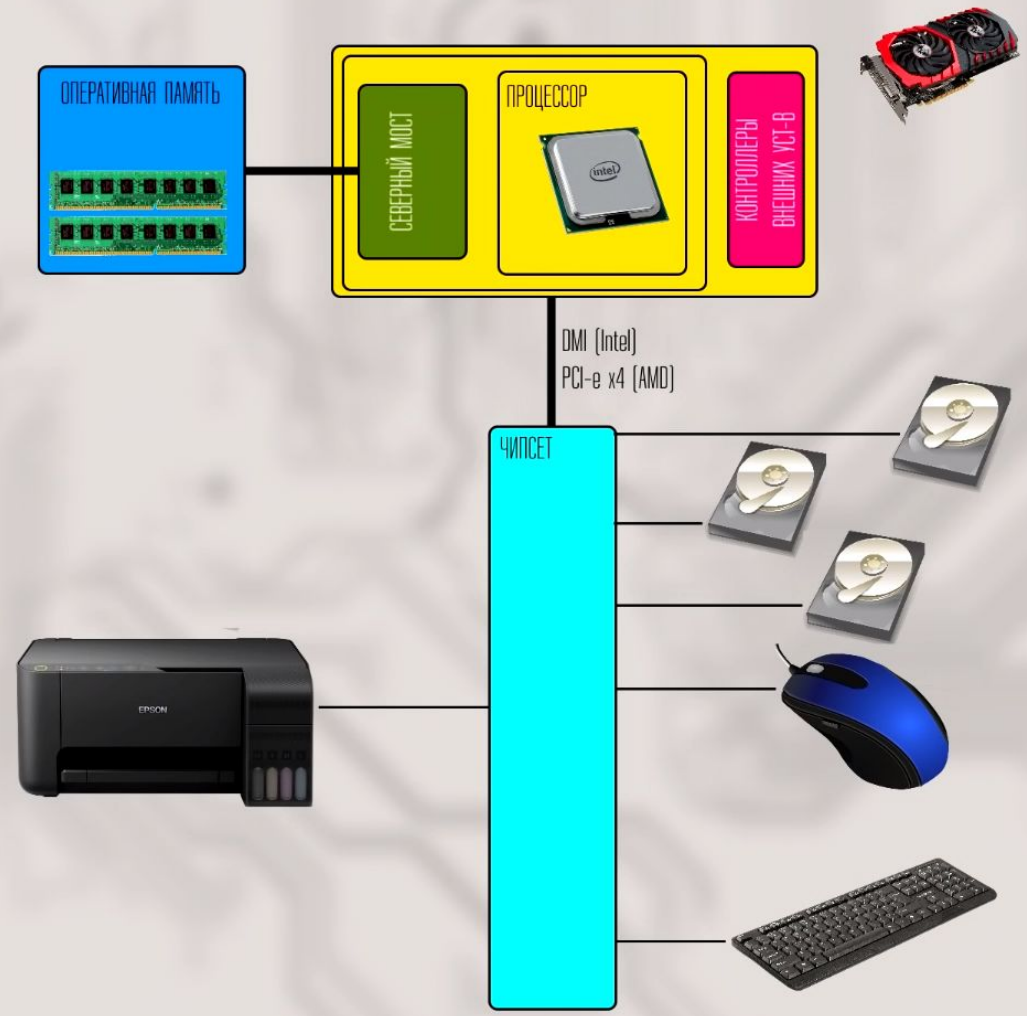

Роль материнской платы в ПК

Северный мост

Южный мост

x1	BANDWIDTH Single direction: 2.5 Gbps/200 MBps Dual Directions: 5 Gbps/400 MBps
x4	BANDWIDTH Single direction: 10 Gbps/800 MBps Dual Directions: 20 Gbps/1.6 GBps
x8	BANDWIDTH Single direction: 20 Gbps/1.6 GBps Dual Directions: 40 Gbps/3.2 GBps
x16	BANDWIDTH Single direction: 40 Gbps/3.2 GBps Dual Directions: 80 Gbps/6.4 GBps