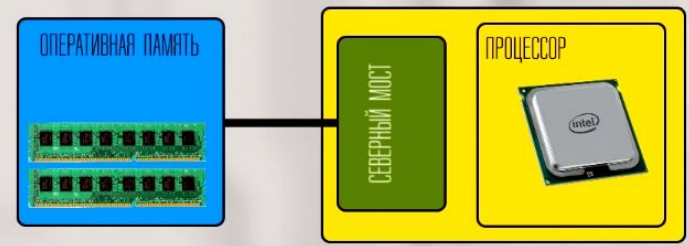

# Роль материнской платы в ПК

**Северный мост**

**Южный мост**

<b>x1</b>	<b>BANDWIDTH</b> Single direction: 2.5 Gbps/200 MBps Dual Directions: 5 Gbps/400 MBps
<b>x4</b>	<b>BANDWIDTH</b> Single direction: 10 Gbps/800 MBps Dual Directions: 20 Gbps/1.6 GBps
<b>x8</b>	<b>BANDWIDTH</b> Single direction: 20 Gbps/1.6 GBps Dual Directions: 40 Gbps/3.2 GBps
<b>x16</b>	<b>BANDWIDTH</b> Single direction: 40 Gbps/3.2 GBps Dual Directions: 80 Gbps/6.4 GBps