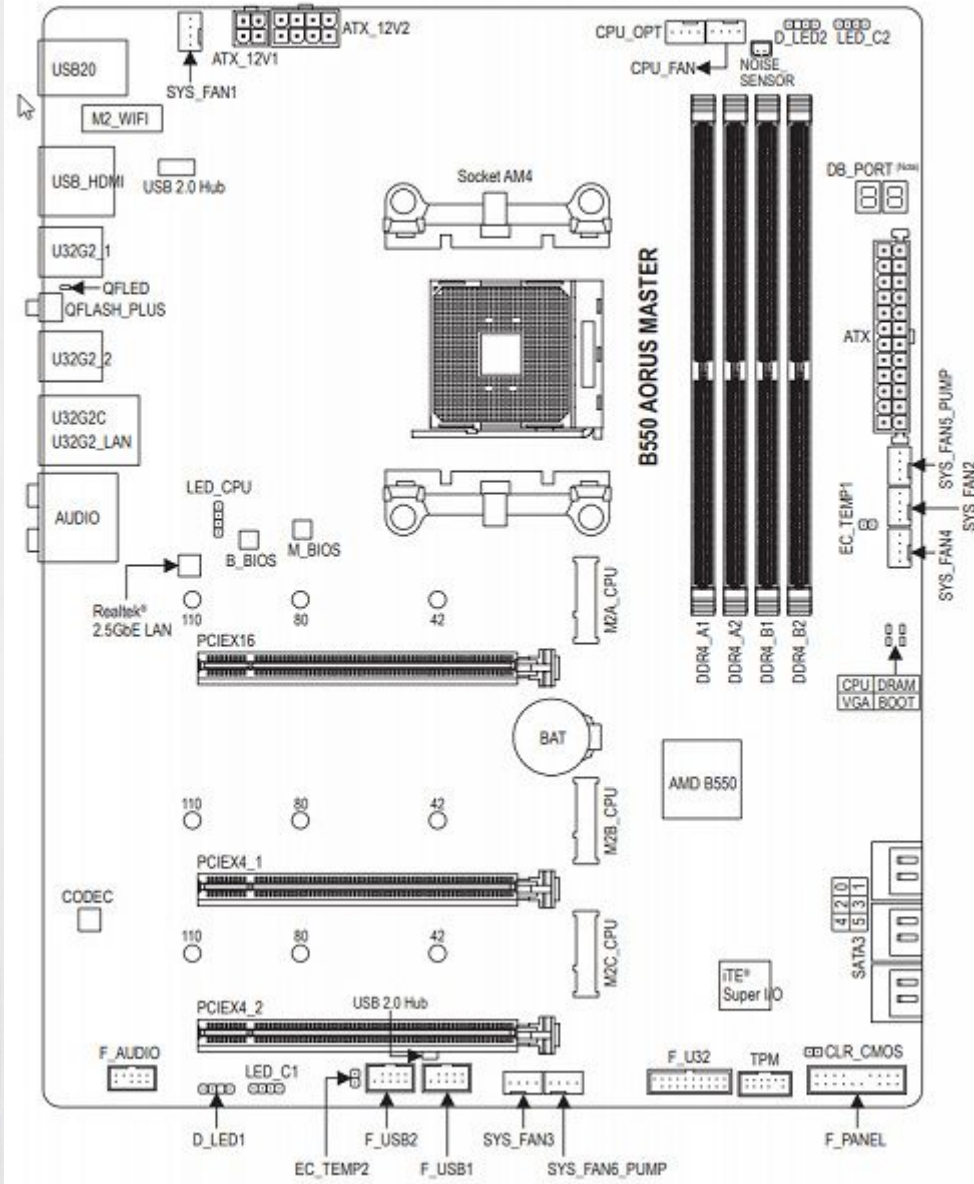

Роль материнской платы в ПК

Северный мост

Южный мост

x1	BANDWIDTH Single direction: 2.5 Gbps/200 MBps Dual Directions: 5 Gbps/400 MBps
x4	BANDWIDTH Single direction: 10 Gbps/800 MBps Dual Directions: 20 Gbps/1.6 GBps
x8	BANDWIDTH Single direction: 20 Gbps/1.6 GBps Dual Directions: 40 Gbps/3.2 GBps
x16	BANDWIDTH Single direction: 40 Gbps/3.2 GBps Dual Directions: 80 Gbps/6.4 GBps