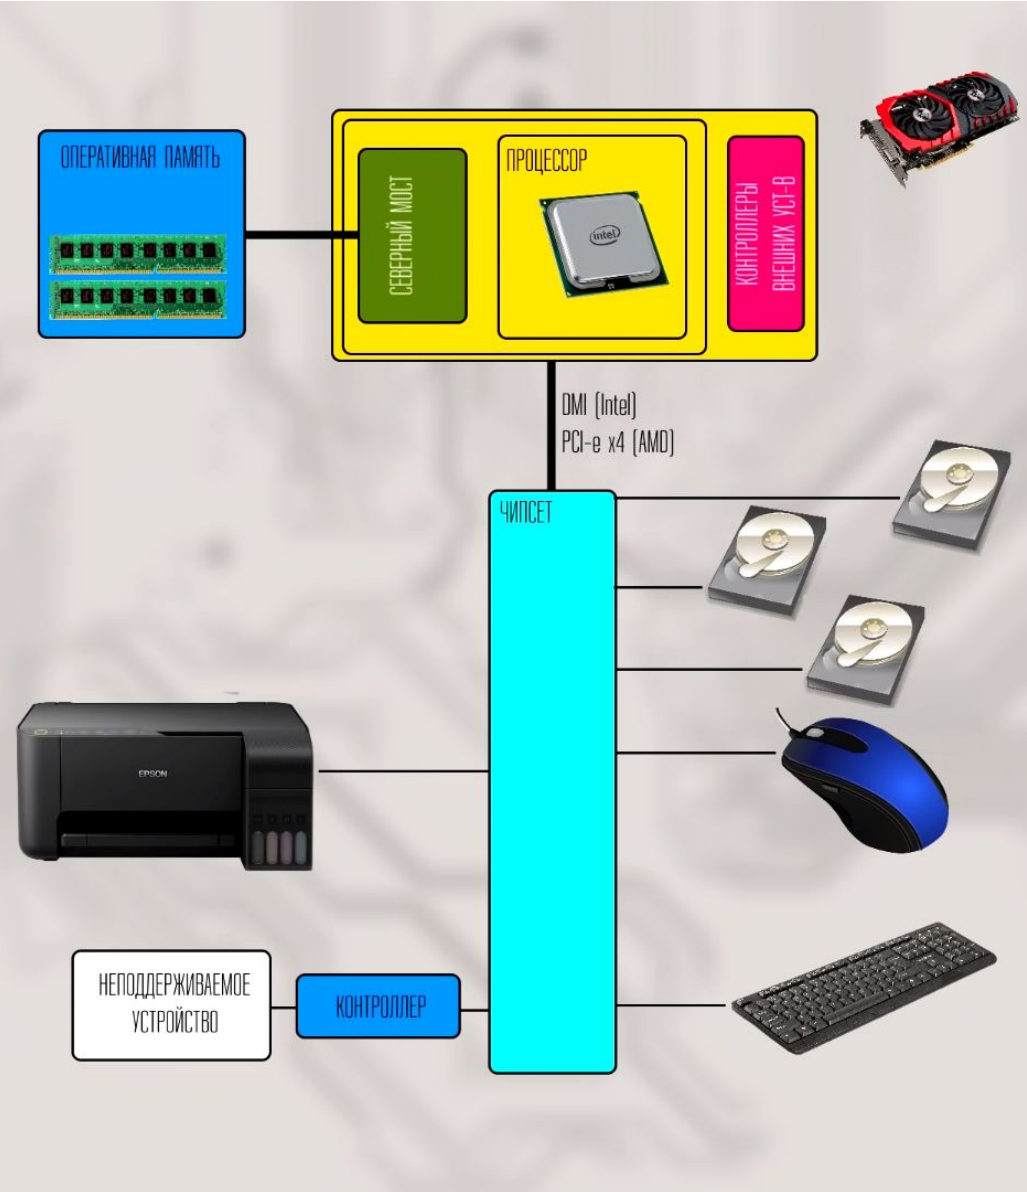

# Роль материнской платы в ПК

**Северный мост**

**Южный мост**

<b>x1</b>	<b>BANDWIDTH</b> Single direction: 2.5 Gbps/200 MBps Dual Directions: 5 Gbps/400 MBps
<b>x4</b>	<b>BANDWIDTH</b> Single direction: 10 Gbps/800 MBps Dual Directions: 20 Gbps/1.6 GBps
<b>x8</b>	<b>BANDWIDTH</b> Single direction: 20 Gbps/1.6 GBps Dual Directions: 40 Gbps/3.2 GBps
<b>x16</b>	<b>BANDWIDTH</b> Single direction: 40 Gbps/3.2 GBps Dual Directions: 80 Gbps/6.4 GBps