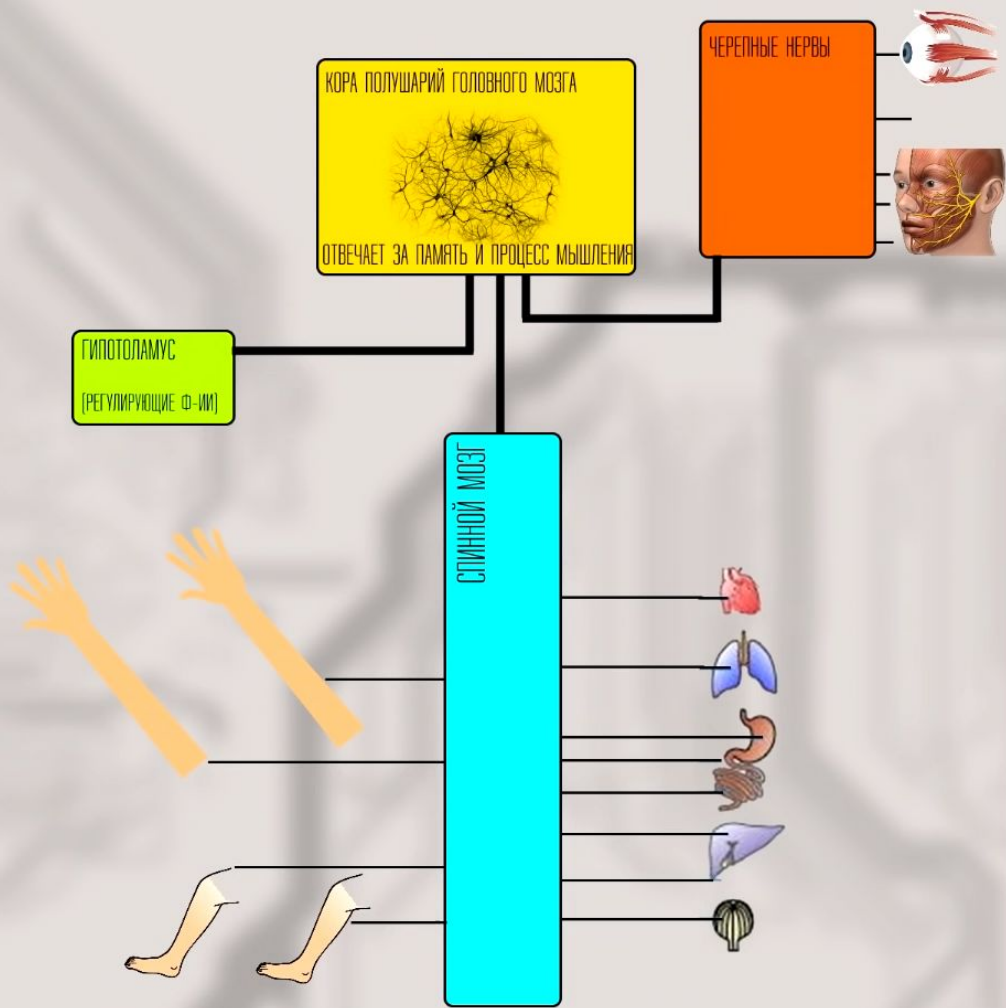

# Роль материнской платы в ПК

**Северный мост**

**Южный мост**

<b>x1</b>	<b>BANDWIDTH</b> Single direction: 2.5 Gbps/200 MBps Dual Directions: 5 Gbps/400 MBps
<b>x4</b>	<b>BANDWIDTH</b> Single direction: 10 Gbps/800 MBps Dual Directions: 20 Gbps/1.6 GBps
<b>x8</b>	<b>BANDWIDTH</b> Single direction: 20 Gbps/1.6 GBps Dual Directions: 40 Gbps/3.2 GBps
<b>x16</b>	<b>BANDWIDTH</b> Single direction: 40 Gbps/3.2 GBps Dual Directions: 80 Gbps/6.4 GBps