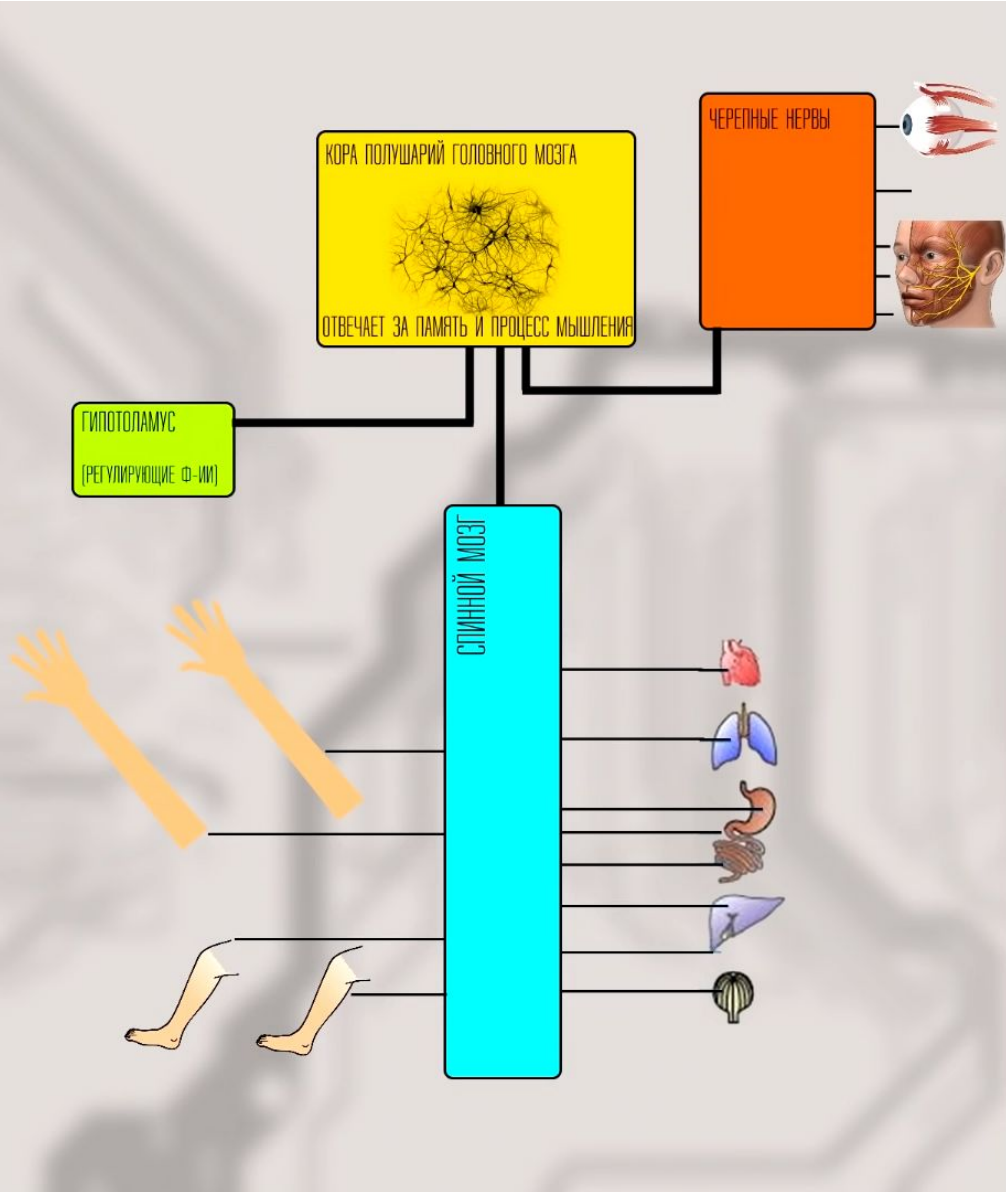

# Роль материнской платы в ПК

**Северный мост**

**Южный мост**

<b>x1</b>	<b>BANDWIDTH</b> Single direction: 2.5 Gbps/200 MBps Dual Directions: 5 Gbps/400 MBps
<b>x4</b>	<b>BANDWIDTH</b> Single direction: 10 Gbps/800 MBps Dual Directions: 20 Gbps/1.6 GBps
<b>x8</b>	<b>BANDWIDTH</b> Single direction: 20 Gbps/1.6 GBps Dual Directions: 40 Gbps/3.2 GBps
<b>x16</b>	<b>BANDWIDTH</b> Single direction: 40 Gbps/3.2 GBps Dual Directions: 80 Gbps/6.4 GBps