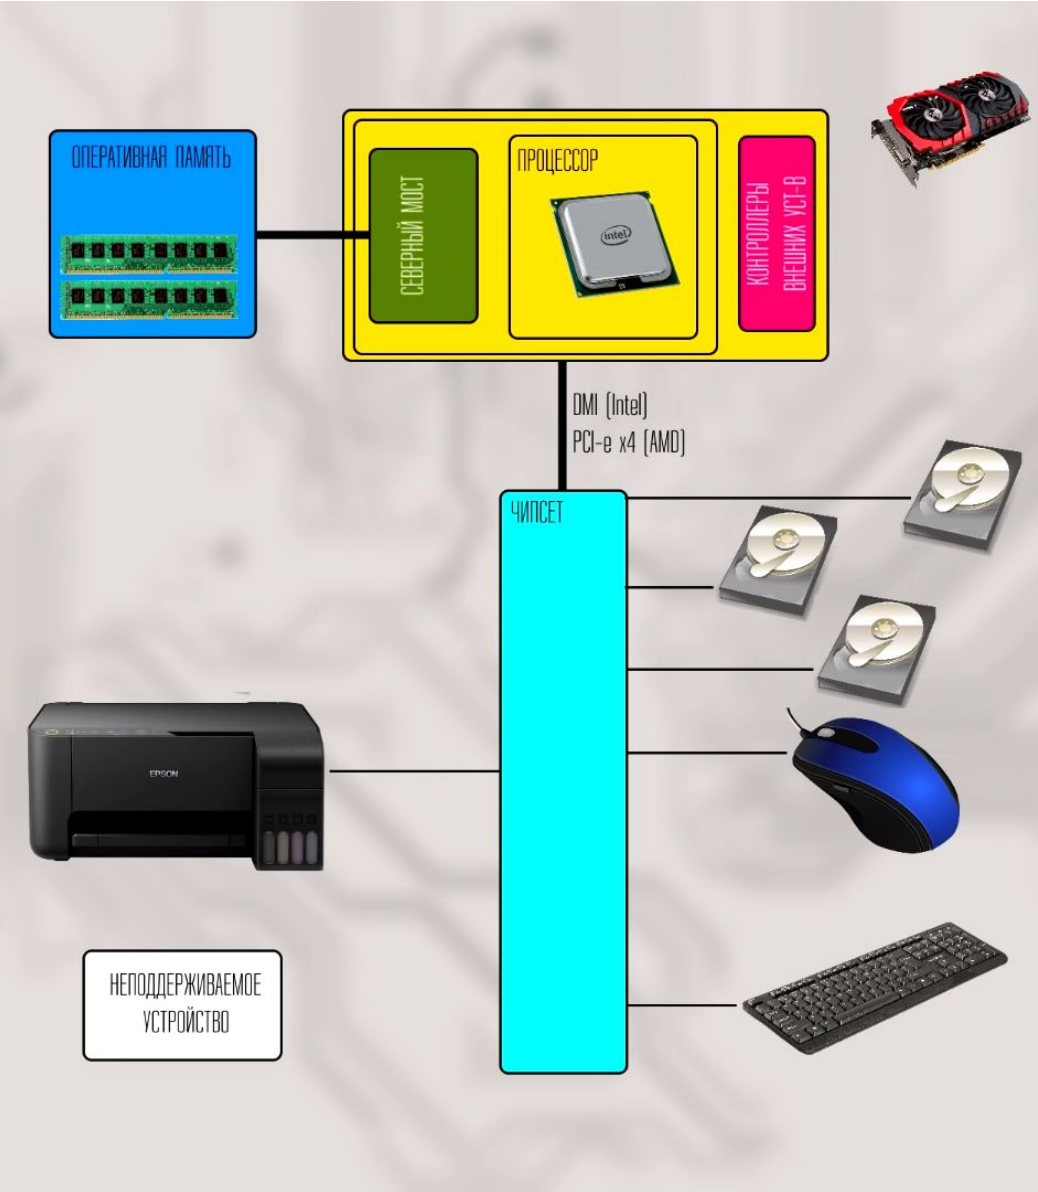

Роль материнской платы в ПК

Северный мост

Южный мост

x1	BANDWIDTH Single direction: 2.5 Gbps/200 MBps Dual Directions: 5 Gbps/400 MBps
x4	BANDWIDTH Single direction: 10 Gbps/800 MBps Dual Directions: 20 Gbps/1.6 GBps
x8	BANDWIDTH Single direction: 20 Gbps/1.6 GBps Dual Directions: 40 Gbps/3.2 GBps
x16	BANDWIDTH Single direction: 40 Gbps/3.2 GBps Dual Directions: 80 Gbps/6.4 GBps