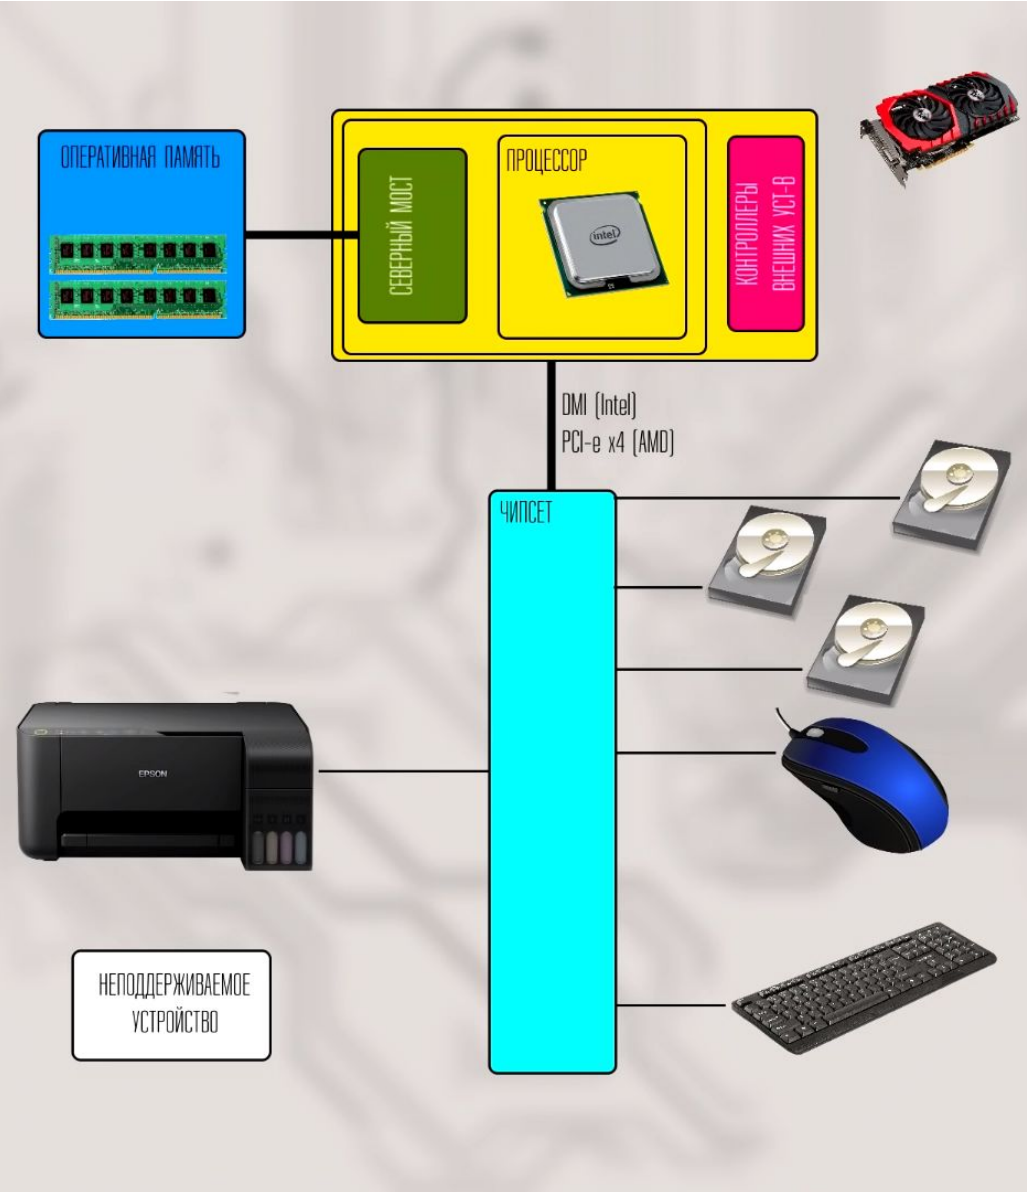

# Роль материнской платы в ПК

**Северный мост**

**Южный мост**

<b>x1</b>	<b>BANDWIDTH</b> Single direction: 2.5 Gbps/200 MBps Dual Directions: 5 Gbps/400 MBps
<b>x4</b>	<b>BANDWIDTH</b> Single direction: 10 Gbps/800 MBps Dual Directions: 20 Gbps/1.6 GBps
<b>x8</b>	<b>BANDWIDTH</b> Single direction: 20 Gbps/1.6 GBps Dual Directions: 40 Gbps/3.2 GBps
<b>x16</b>	<b>BANDWIDTH</b> Single direction: 40 Gbps/3.2 GBps Dual Directions: 80 Gbps/6.4 GBps