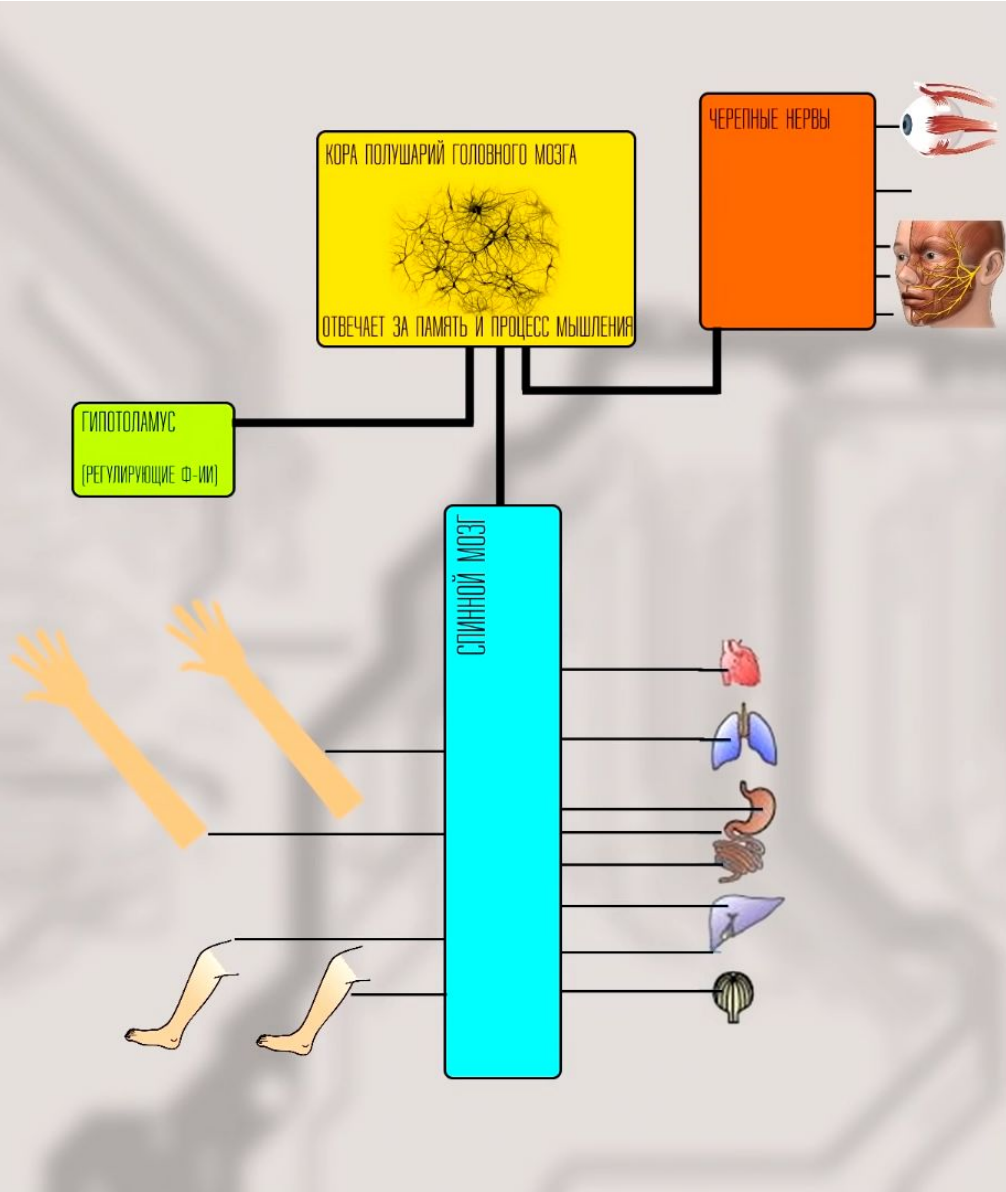

Роль материнской платы в ПК

Северный мост

Южный мост

x1	BANDWIDTH Single direction: 2.5 Gbps/200 MBps Dual Directions: 5 Gbps/400 MBps
x4	BANDWIDTH Single direction: 10 Gbps/800 MBps Dual Directions: 20 Gbps/1.6 GBps
x8	BANDWIDTH Single direction: 20 Gbps/1.6 GBps Dual Directions: 40 Gbps/3.2 GBps
x16	BANDWIDTH Single direction: 40 Gbps/3.2 GBps Dual Directions: 80 Gbps/6.4 GBps