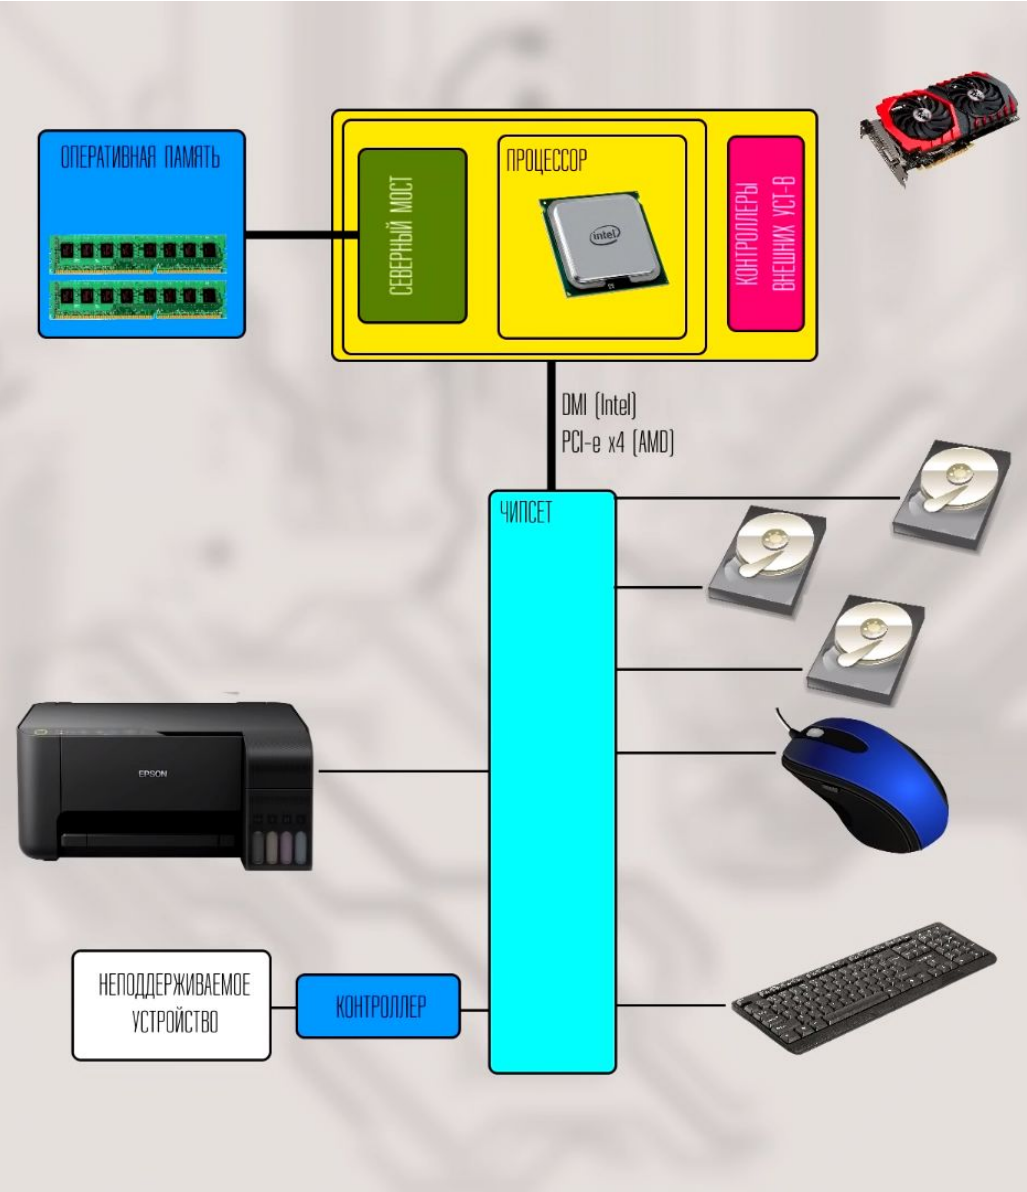

Роль материнской платы в ПК

Северный мост

Южный мост

x1	BANDWIDTH Single direction: 2.5 Gbps/200 MBps Dual Directions: 5 Gbps/400 MBps
x4	BANDWIDTH Single direction: 10 Gbps/800 MBps Dual Directions: 20 Gbps/1.6 GBps
x8	BANDWIDTH Single direction: 20 Gbps/1.6 GBps Dual Directions: 40 Gbps/3.2 GBps
x16	BANDWIDTH Single direction: 40 Gbps/3.2 GBps Dual Directions: 80 Gbps/6.4 GBps