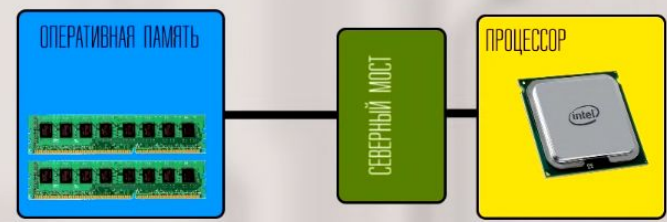

Роль материнской платы в ПК

Северный мост

Южный мост

x1	BANDWIDTH Single direction: 2.5 Gbps/200 MBps Dual Directions: 5 Gbps/400 MBps
x4	BANDWIDTH Single direction: 10 Gbps/800 MBps Dual Directions: 20 Gbps/1.6 GBps
x8	BANDWIDTH Single direction: 20 Gbps/1.6 GBps Dual Directions: 40 Gbps/3.2 GBps
x16	BANDWIDTH Single direction: 40 Gbps/3.2 GBps Dual Directions: 80 Gbps/6.4 GBps