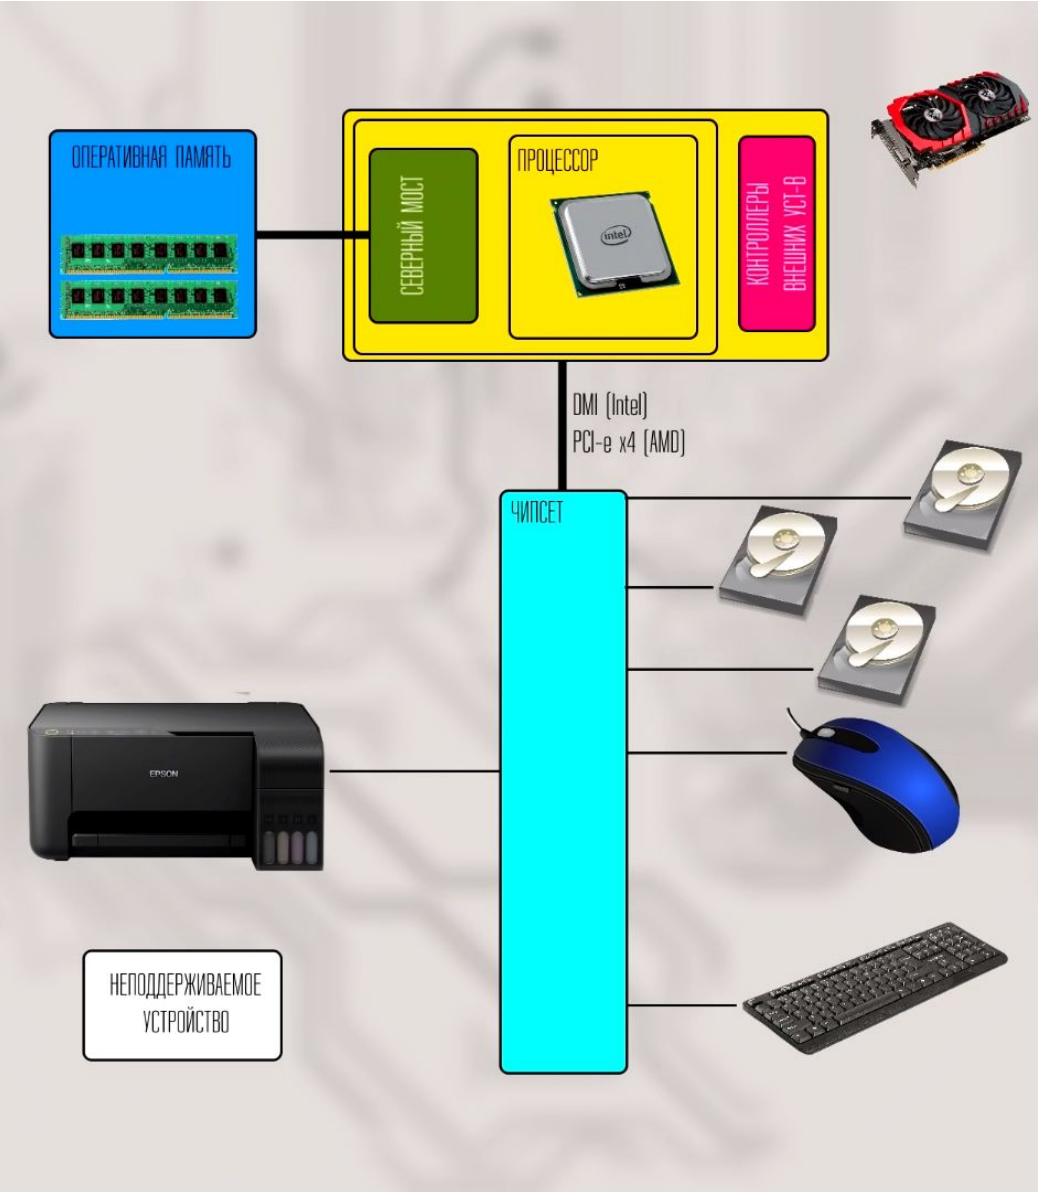

# Роль материнской платы в ПК

**Северный мост**

**Южный мост**

<b>x1</b>	<b>BANDWIDTH</b> Single direction: 2.5 Gbps/200 MBps Dual Directions: 5 Gbps/400 MBps
<b>x4</b>	<b>BANDWIDTH</b> Single direction: 10 Gbps/800 MBps Dual Directions: 20 Gbps/1.6 GBps
<b>x8</b>	<b>BANDWIDTH</b> Single direction: 20 Gbps/1.6 GBps Dual Directions: 40 Gbps/3.2 GBps
<b>x16</b>	<b>BANDWIDTH</b> Single direction: 40 Gbps/3.2 GBps Dual Directions: 80 Gbps/6.4 GBps