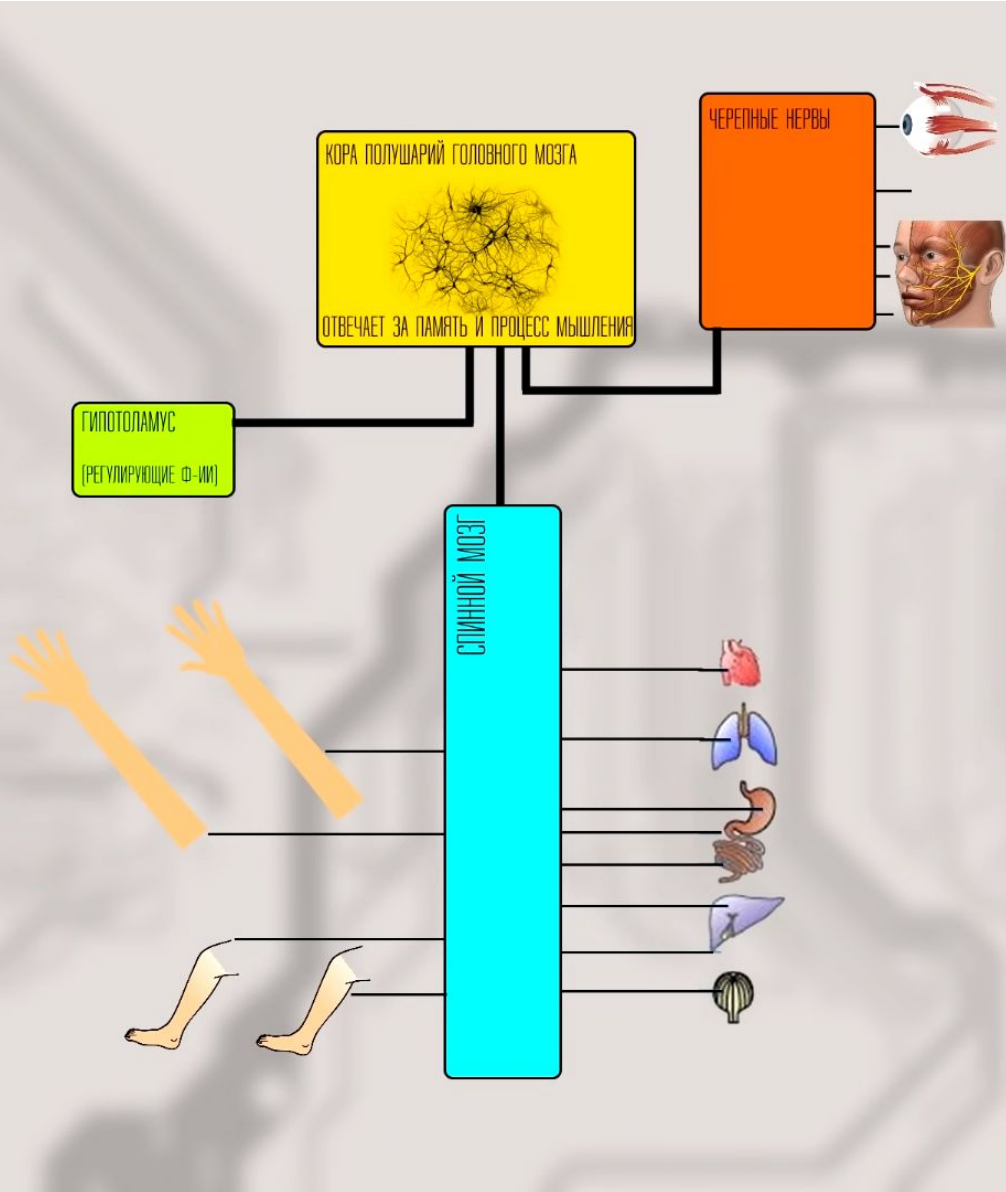

# Роль материнской платы в ПК

**Северный мост**

**Южный мост**

<b>x1</b>	<b>BANDWIDTH</b> Single direction: 2.5 Gbps/200 MBps Dual Directions: 5 Gbps/400 MBps
<b>x4</b>	<b>BANDWIDTH</b> Single direction: 10 Gbps/800 MBps Dual Directions: 20 Gbps/1.6 GBps
<b>x8</b>	<b>BANDWIDTH</b> Single direction: 20 Gbps/1.6 GBps Dual Directions: 40 Gbps/3.2 GBps
<b>x16</b>	<b>BANDWIDTH</b> Single direction: 40 Gbps/3.2 GBps Dual Directions: 80 Gbps/6.4 GBps