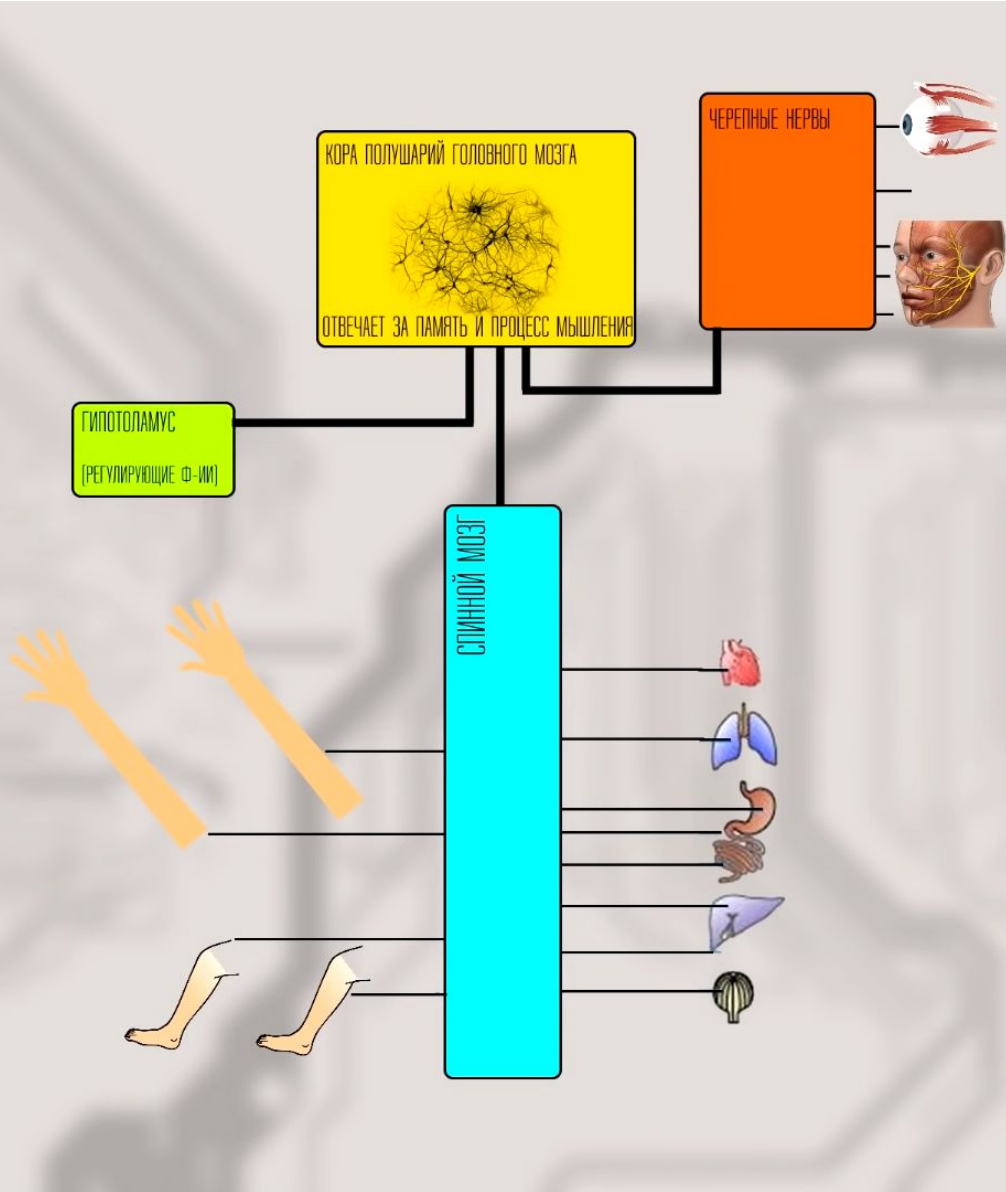

# Роль материнской платы в ПК

**Северный мост**

**Южный мост**

<b>x1</b>	<b>BANDWIDTH</b> Single direction: 2.5 Gbps/200 MBps Dual Directions: 5 Gbps/400 MBps
<b>x4</b>	<b>BANDWIDTH</b> Single direction: 10 Gbps/800 MBps Dual Directions: 20 Gbps/1.6 GBps
<b>x8</b>	<b>BANDWIDTH</b> Single direction: 20 Gbps/1.6 GBps Dual Directions: 40 Gbps/3.2 GBps
<b>x16</b>	<b>BANDWIDTH</b> Single direction: 40 Gbps/3.2 GBps Dual Directions: 80 Gbps/6.4 GBps