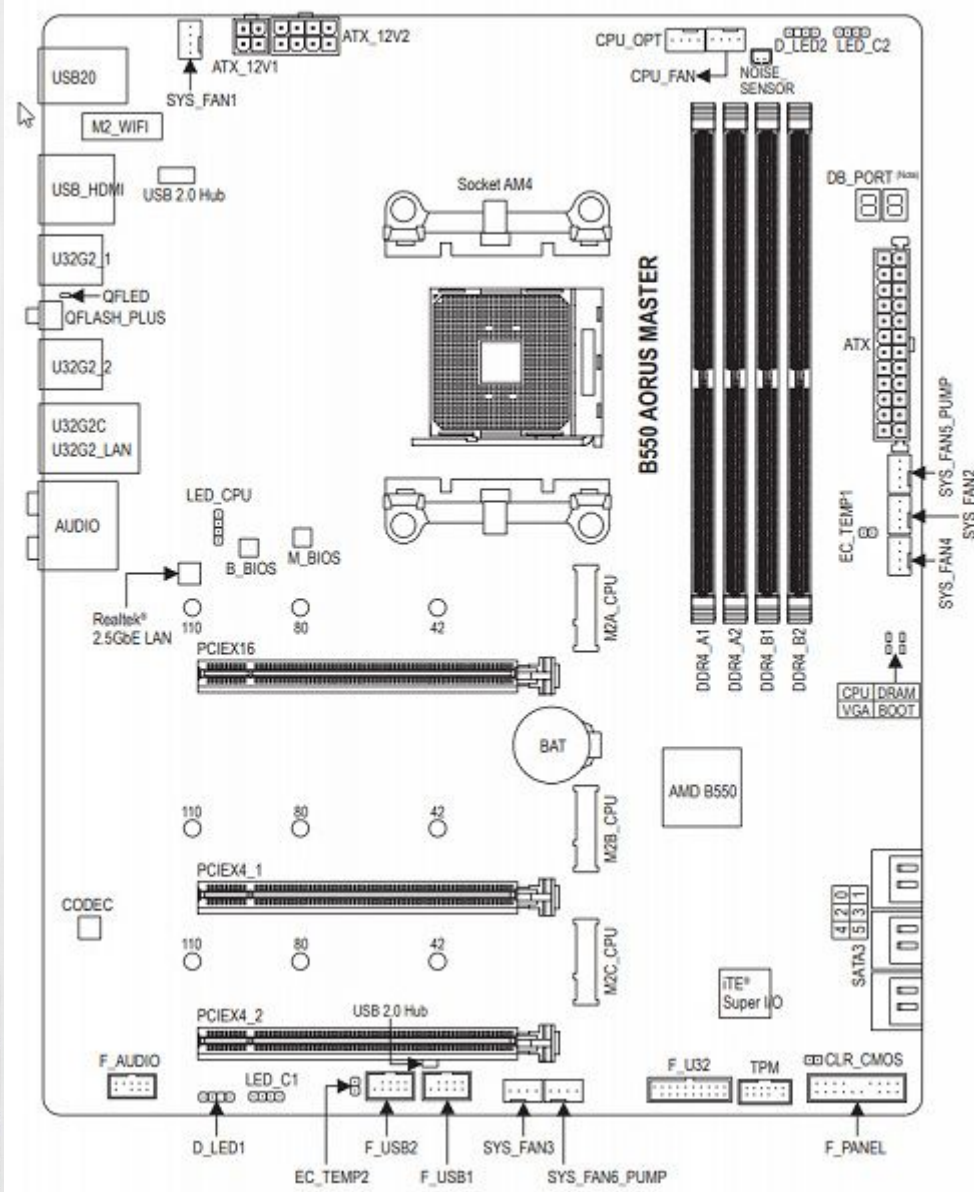

# Роль материнской платы в ПК

**Северный мост**

**Южный мост**

<b>x1</b>	<b>BANDWIDTH</b> Single direction: 2.5 Gbps/200 MBps Dual Directions: 5 Gbps/400 MBps
<b>x4</b>	<b>BANDWIDTH</b> Single direction: 10 Gbps/800 MBps Dual Directions: 20 Gbps/1.6 GBps
<b>x8</b>	<b>BANDWIDTH</b> Single direction: 20 Gbps/1.6 GBps Dual Directions: 40 Gbps/3.2 GBps
<b>x16</b>	<b>BANDWIDTH</b> Single direction: 40 Gbps/3.2 GBps Dual Directions: 80 Gbps/6.4 GBps