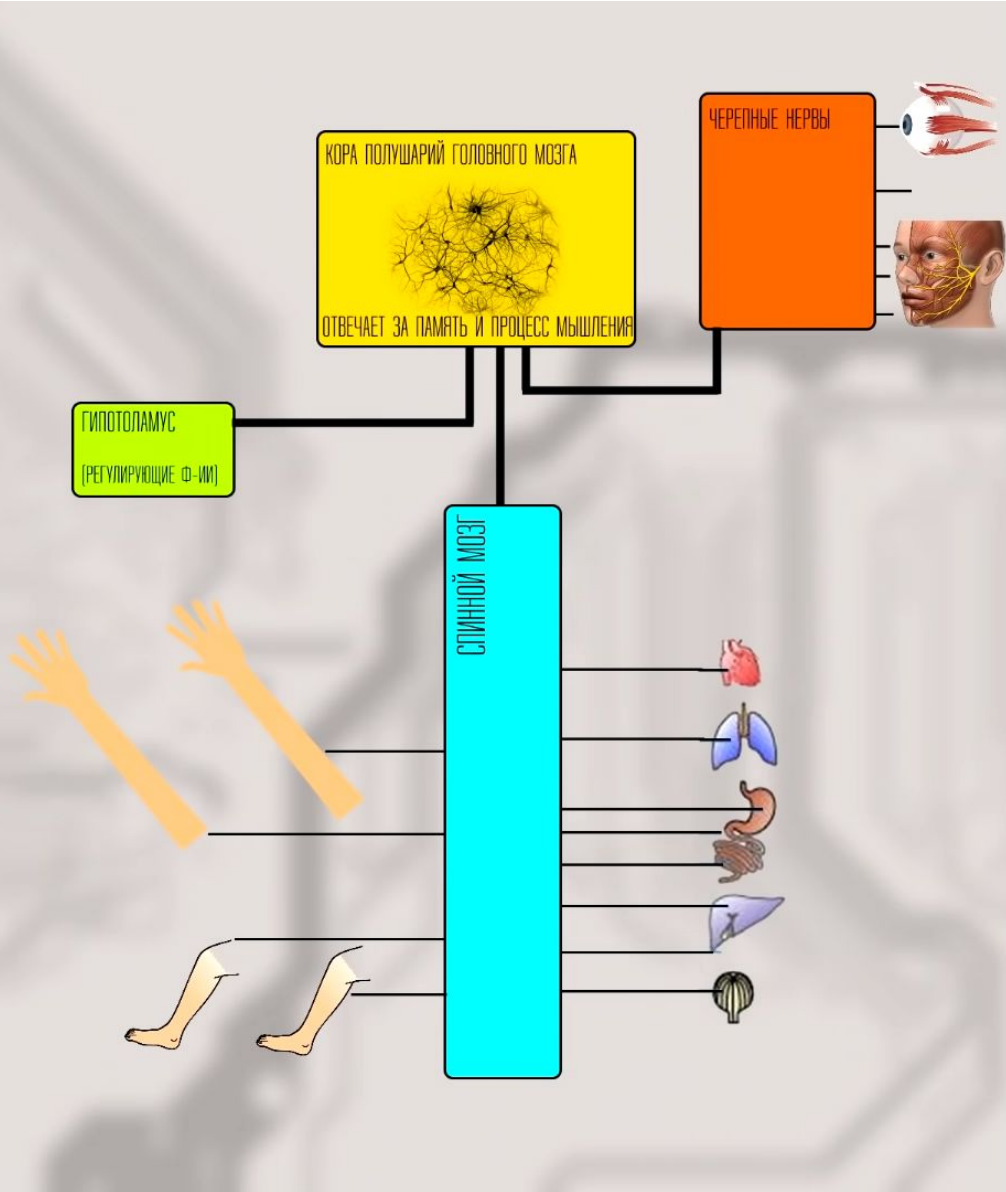

Роль материнской платы в ПК

Северный мост

Южный мост

x1	BANDWIDTH Single direction: 2.5 Gbps/200 MBps Dual Directions: 5 Gbps/400 MBps
x4	BANDWIDTH Single direction: 10 Gbps/800 MBps Dual Directions: 20 Gbps/1.6 GBps
x8	BANDWIDTH Single direction: 20 Gbps/1.6 GBps Dual Directions: 40 Gbps/3.2 GBps
x16	BANDWIDTH Single direction: 40 Gbps/3.2 GBps Dual Directions: 80 Gbps/6.4 GBps