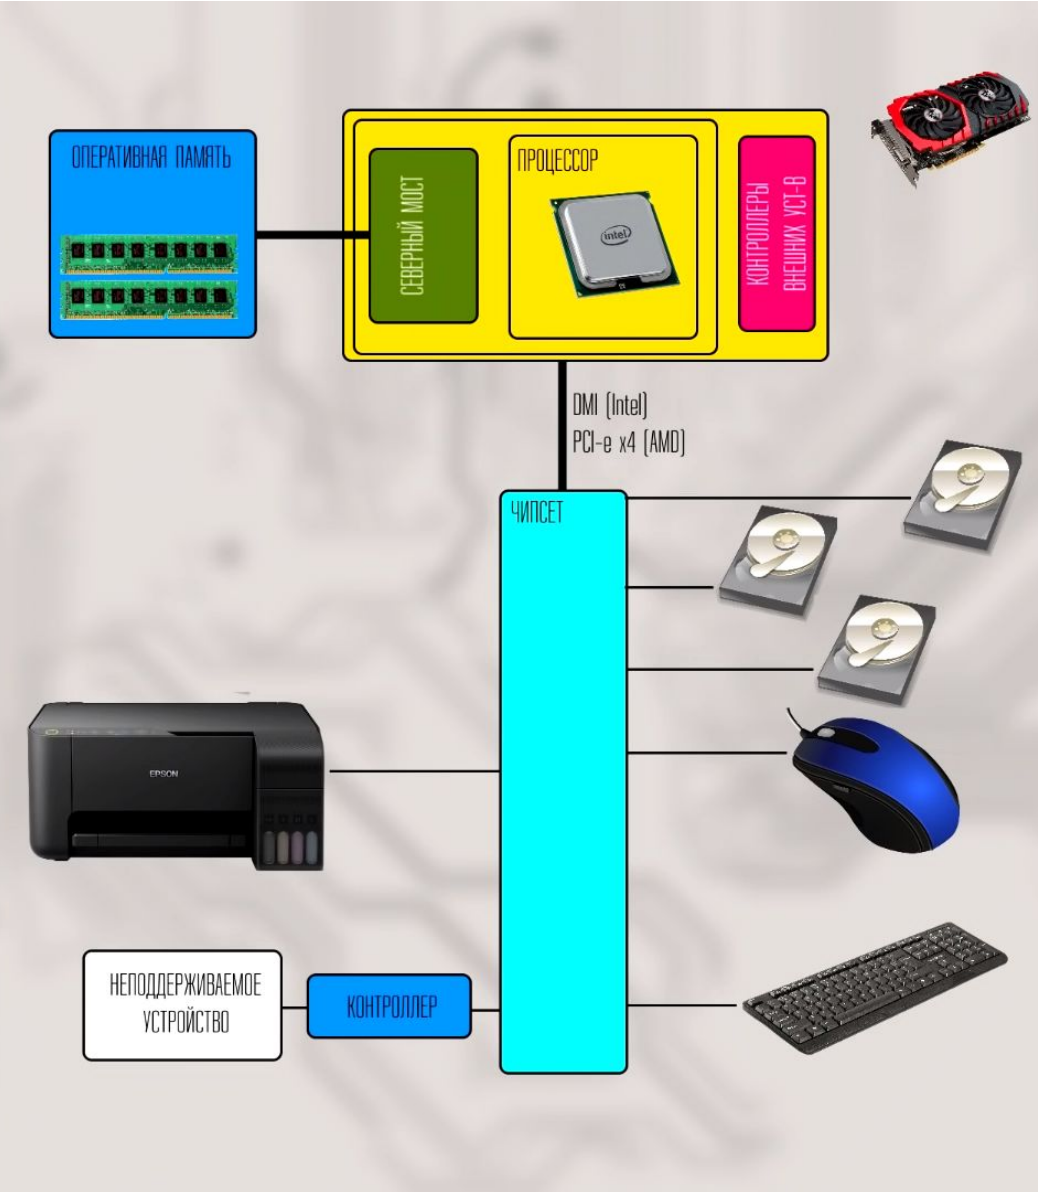

# Роль материнской платы в ПК

**Северный мост**

**Южный мост**

<b>x1</b>	<b>BANDWIDTH</b> Single direction: 2.5 Gbps/200 MBps Dual Directions: 5 Gbps/400 MBps
<b>x4</b>	<b>BANDWIDTH</b> Single direction: 10 Gbps/800 MBps Dual Directions: 20 Gbps/1.6 GBps
<b>x8</b>	<b>BANDWIDTH</b> Single direction: 20 Gbps/1.6 GBps Dual Directions: 40 Gbps/3.2 GBps
<b>x16</b>	<b>BANDWIDTH</b> Single direction: 40 Gbps/3.2 GBps Dual Directions: 80 Gbps/6.4 GBps