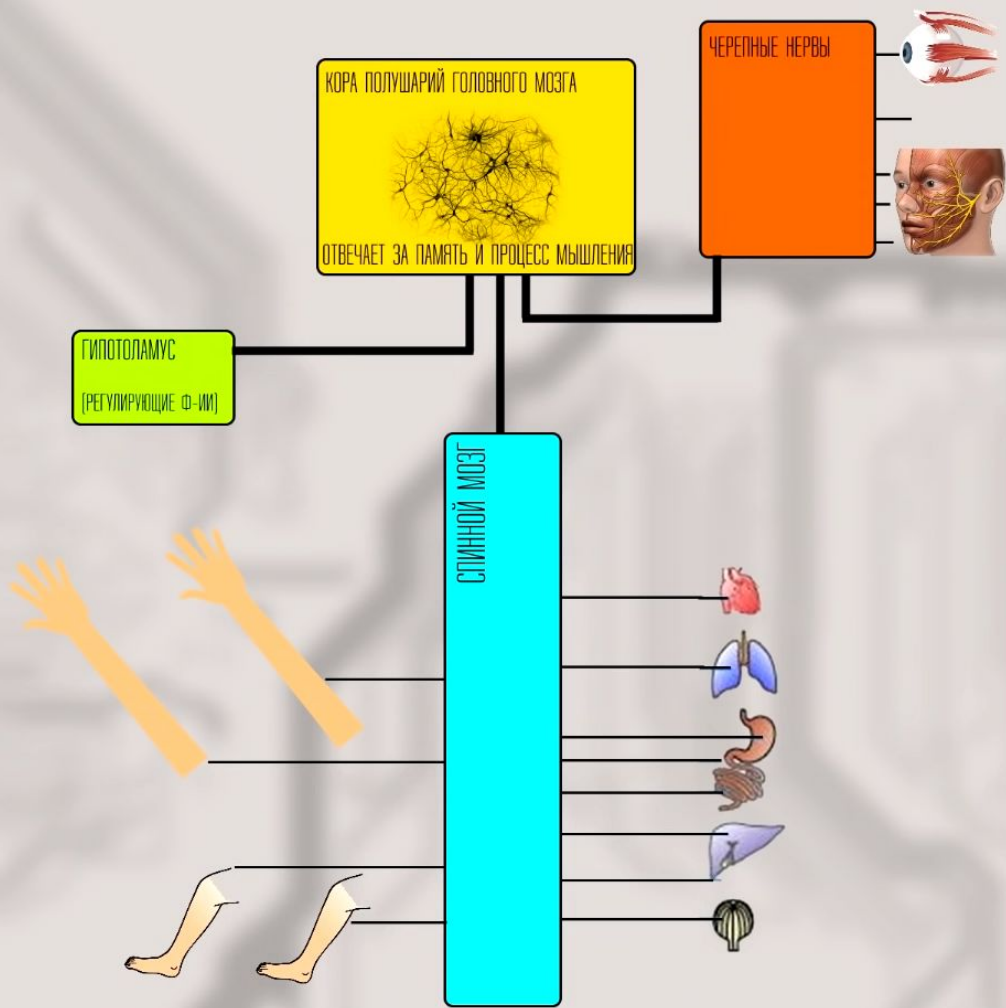

Роль материнской платы в ПК

Северный мост

Южный мост

x1	BANDWIDTH Single direction: 2.5 Gbps/200 MBps Dual Directions: 5 Gbps/400 MBps
x4	BANDWIDTH Single direction: 10 Gbps/800 MBps Dual Directions: 20 Gbps/1.6 GBps
x8	BANDWIDTH Single direction: 20 Gbps/1.6 GBps Dual Directions: 40 Gbps/3.2 GBps
x16	BANDWIDTH Single direction: 40 Gbps/3.2 GBps Dual Directions: 80 Gbps/6.4 GBps