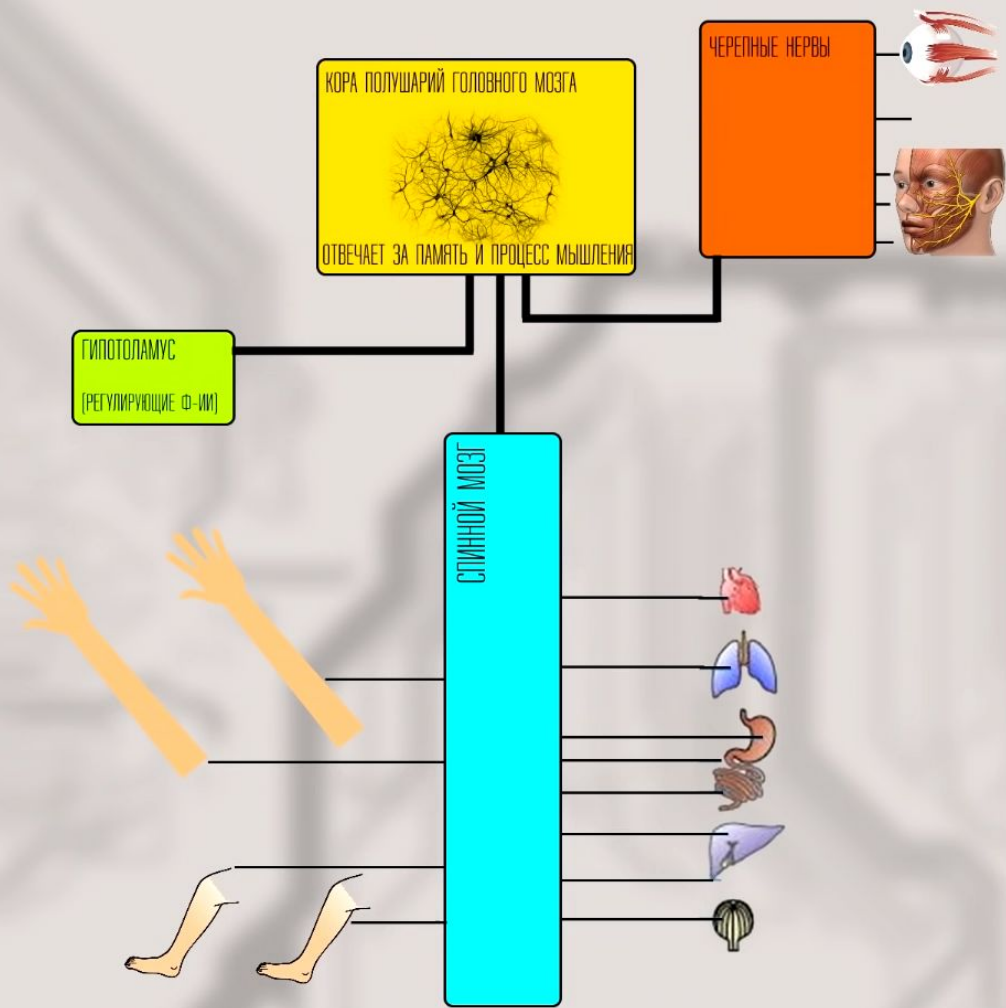

Роль материнской платы в ПК

Северный мост

Южный мост

x1	BANDWIDTH Single direction: 2.5 Gbps/200 MBps Dual Directions: 5 Gbps/400 MBps
x4	BANDWIDTH Single direction: 10 Gbps/800 MBps Dual Directions: 20 Gbps/1.6 GBps
x8	BANDWIDTH Single direction: 20 Gbps/1.6 GBps Dual Directions: 40 Gbps/3.2 GBps
x16	BANDWIDTH Single direction: 40 Gbps/3.2 GBps Dual Directions: 80 Gbps/6.4 GBps