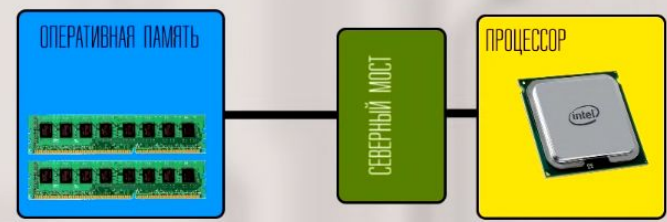

# Роль материнской платы в ПК

**Северный мост**

**Южный мост**

<b>x1</b>	<b>BANDWIDTH</b> Single direction: 2.5 Gbps/200 MBps Dual Directions: 5 Gbps/400 MBps
<b>x4</b>	<b>BANDWIDTH</b> Single direction: 10 Gbps/800 MBps Dual Directions: 20 Gbps/1.6 GBps
<b>x8</b>	<b>BANDWIDTH</b> Single direction: 20 Gbps/1.6 GBps Dual Directions: 40 Gbps/3.2 GBps
<b>x16</b>	<b>BANDWIDTH</b> Single direction: 40 Gbps/3.2 GBps Dual Directions: 80 Gbps/6.4 GBps