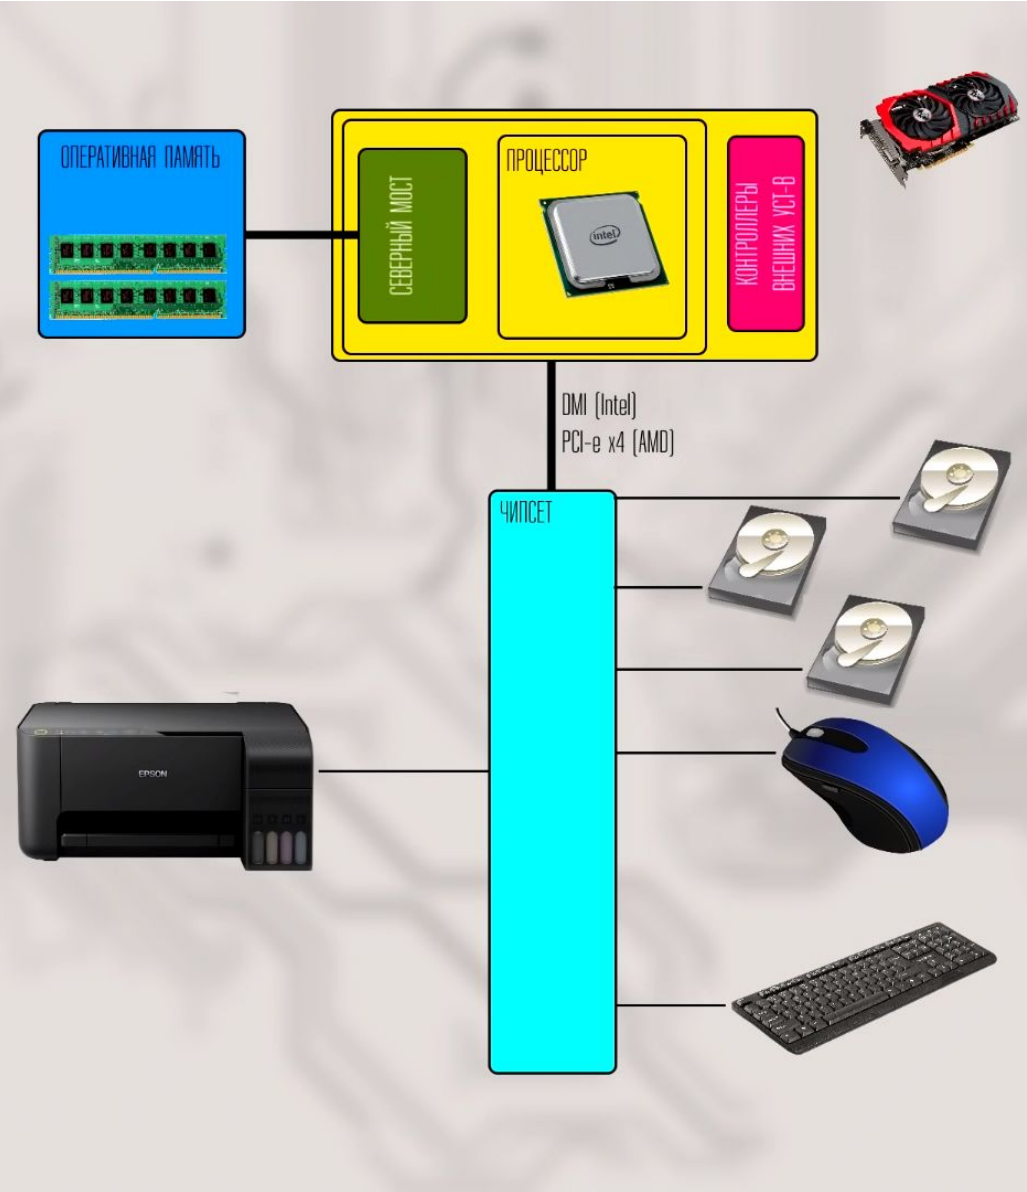

# Роль материнской платы в ПК

**Северный мост**

**Южный мост**

<b>x1</b>	<b>BANDWIDTH</b> Single direction: 2.5 Gbps/200 MBps Dual Directions: 5 Gbps/400 MBps
<b>x4</b>	<b>BANDWIDTH</b> Single direction: 10 Gbps/800 MBps Dual Directions: 20 Gbps/1.6 GBps
<b>x8</b>	<b>BANDWIDTH</b> Single direction: 20 Gbps/1.6 GBps Dual Directions: 40 Gbps/3.2 GBps
<b>x16</b>	<b>BANDWIDTH</b> Single direction: 40 Gbps/3.2 GBps Dual Directions: 80 Gbps/6.4 GBps