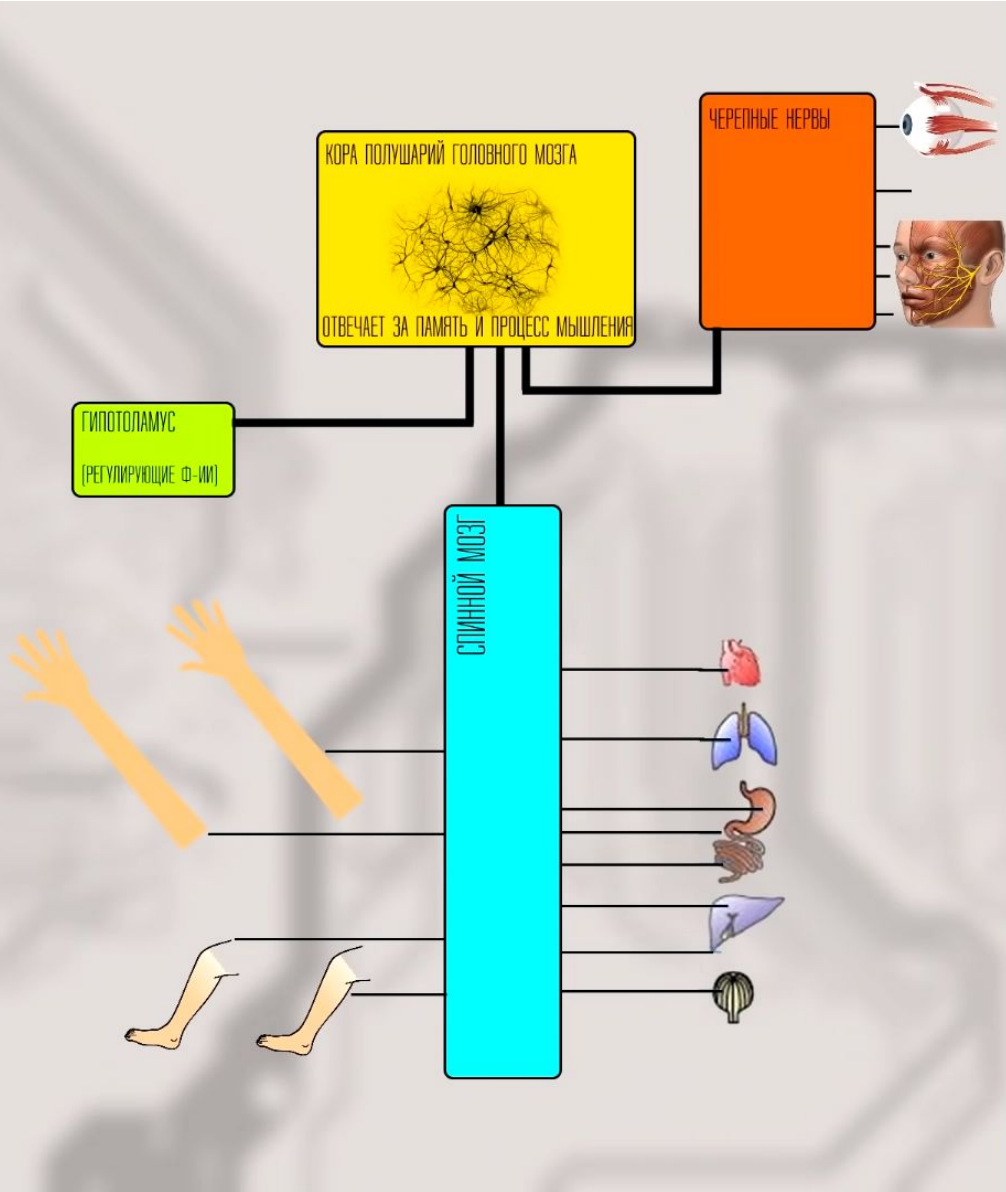

# Роль материнской платы в ПК

**Северный мост**

**Южный мост**

<b>x1</b>	<b>BANDWIDTH</b> Single direction: 2.5 Gbps/200 MBps Dual Directions: 5 Gbps/400 MBps
<b>x4</b>	<b>BANDWIDTH</b> Single direction: 10 Gbps/800 MBps Dual Directions: 20 Gbps/1.6 GBps
<b>x8</b>	<b>BANDWIDTH</b> Single direction: 20 Gbps/1.6 GBps Dual Directions: 40 Gbps/3.2 GBps
<b>x16</b>	<b>BANDWIDTH</b> Single direction: 40 Gbps/3.2 GBps Dual Directions: 80 Gbps/6.4 GBps