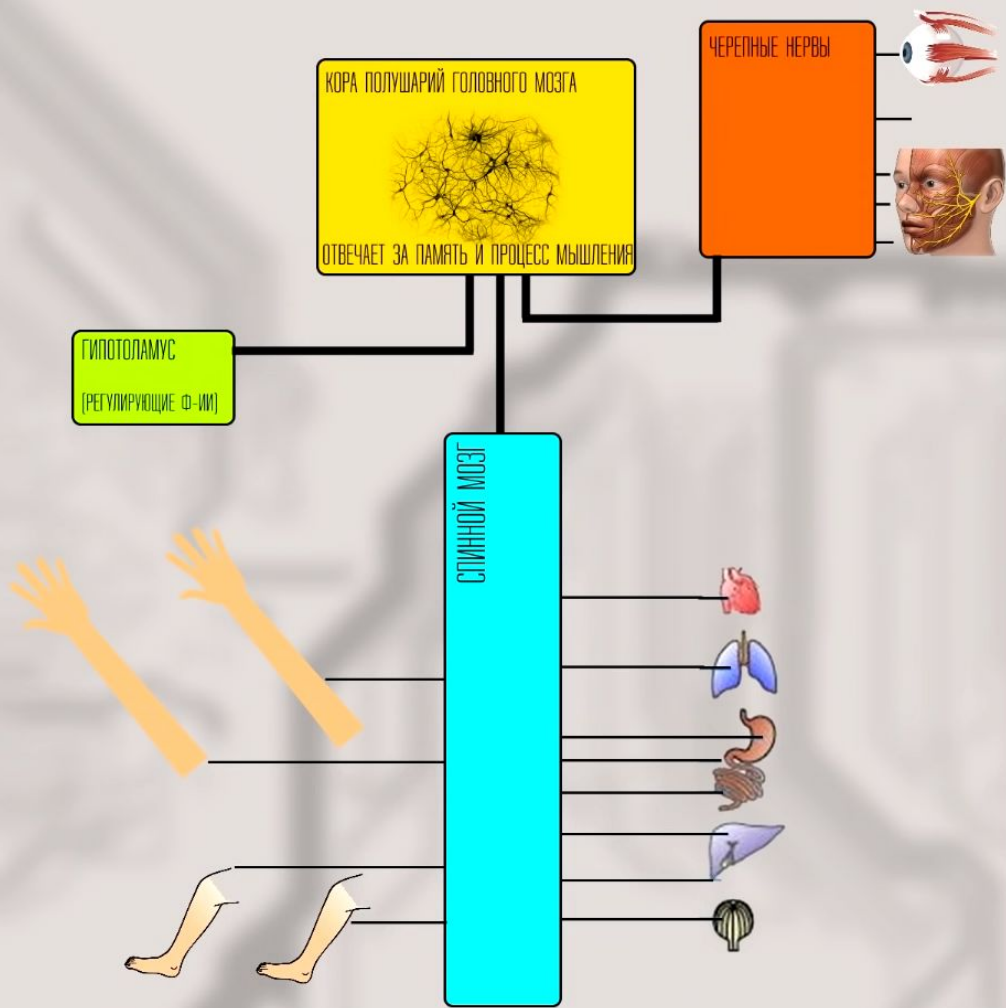

# Роль материнской платы в ПК

**Северный мост**

**Южный мост**

<b>x1</b>	<b>BANDWIDTH</b> Single direction: 2.5 Gbps/200 MBps Dual Directions: 5 Gbps/400 MBps
<b>x4</b>	<b>BANDWIDTH</b> Single direction: 10 Gbps/800 MBps Dual Directions: 20 Gbps/1.6 GBps
<b>x8</b>	<b>BANDWIDTH</b> Single direction: 20 Gbps/1.6 GBps Dual Directions: 40 Gbps/3.2 GBps
<b>x16</b>	<b>BANDWIDTH</b> Single direction: 40 Gbps/3.2 GBps Dual Directions: 80 Gbps/6.4 GBps