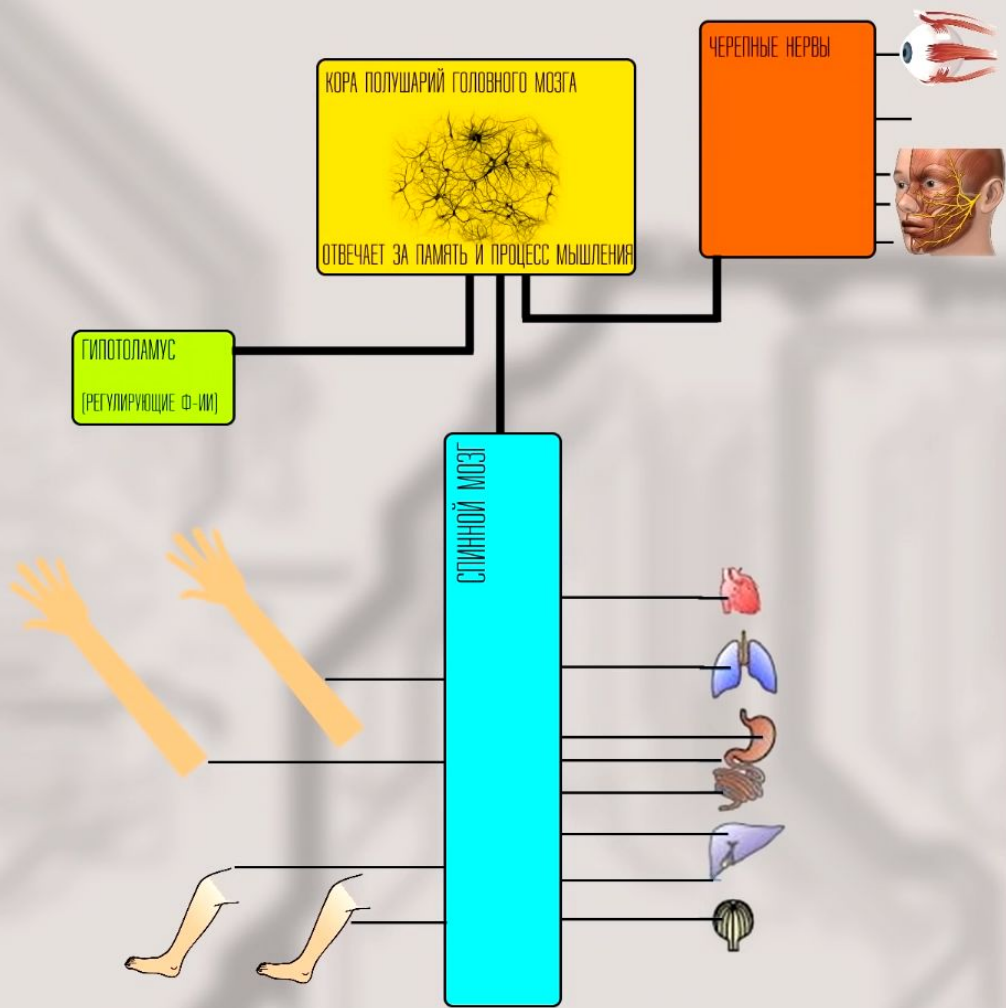

# Роль материнской платы в ПК

**Северный мост**

**Южный мост**

<b>x1</b>	<b>BANDWIDTH</b> Single direction: 2.5 Gbps/200 MBps Dual Directions: 5 Gbps/400 MBps
<b>x4</b>	<b>BANDWIDTH</b> Single direction: 10 Gbps/800 MBps Dual Directions: 20 Gbps/1.6 GBps
<b>x8</b>	<b>BANDWIDTH</b> Single direction: 20 Gbps/1.6 GBps Dual Directions: 40 Gbps/3.2 GBps
<b>x16</b>	<b>BANDWIDTH</b> Single direction: 40 Gbps/3.2 GBps Dual Directions: 80 Gbps/6.4 GBps