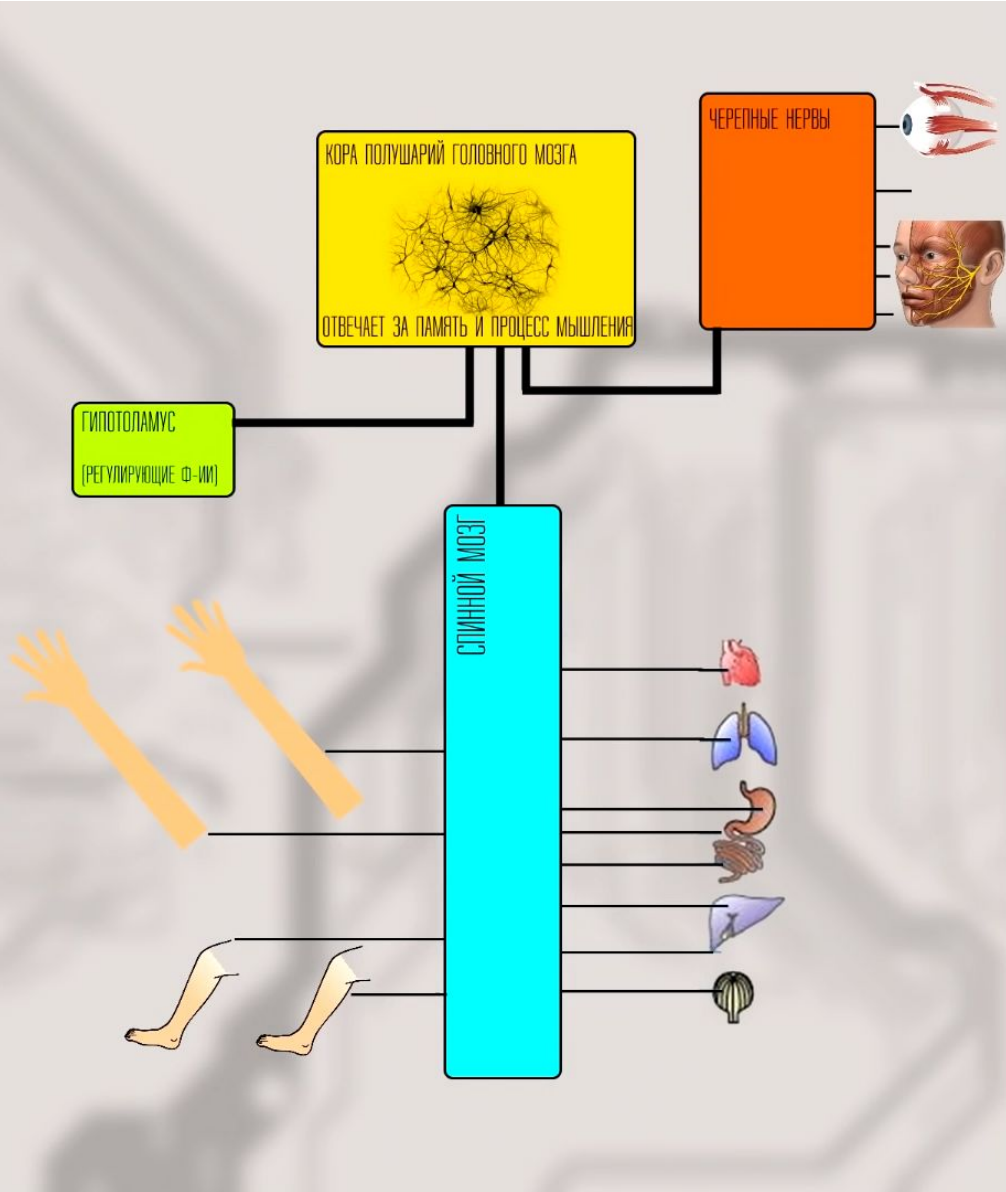

Роль материнской платы в ПК

Северный мост

Южный мост

x1	BANDWIDTH Single direction: 2.5 Gbps/200 MBps Dual Directions: 5 Gbps/400 MBps
x4	BANDWIDTH Single direction: 10 Gbps/800 MBps Dual Directions: 20 Gbps/1.6 GBps
x8	BANDWIDTH Single direction: 20 Gbps/1.6 GBps Dual Directions: 40 Gbps/3.2 GBps
x16	BANDWIDTH Single direction: 40 Gbps/3.2 GBps Dual Directions: 80 Gbps/6.4 GBps