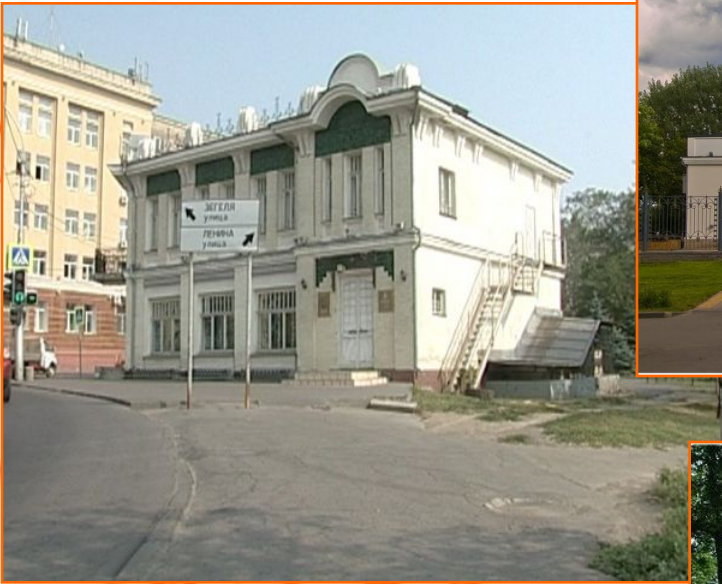

**В.И. Ленин-
революционер,
создатель
партии
большевиков**

www.gorod48.ru

<http://autotravel.org.ru/>

The background features a vibrant autumn theme. On the left, there are several golden-brown swirls of varying sizes, some containing small, stylized leaves. The bottom half of the image is dominated by thick, flowing bands of yellow and orange, with scattered autumn leaves in shades of red, orange, and yellow. The overall aesthetic is warm and celebratory.