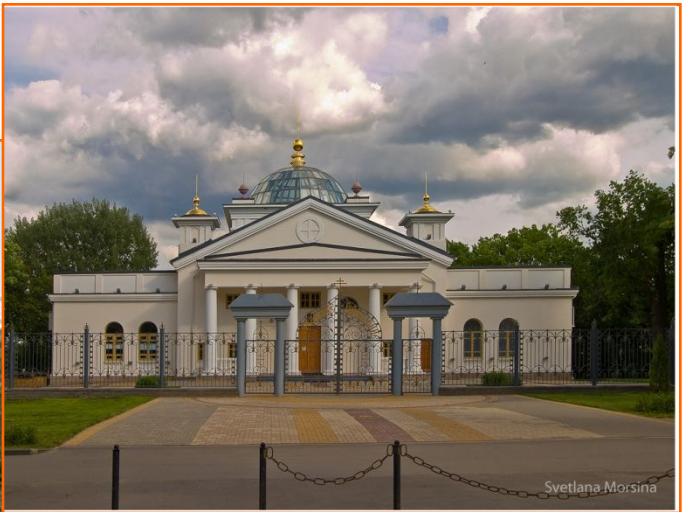

ИЗЮМ

**Большой
каскад
в
Петергоф
е**

**«Поющие
»
фонтаны
в
Липецке**

**Фонтан
перед
Большим
театром
в
Москве**

**Ю.А.
Гагарин-
– летчик-
-космонавт**

**Г.В. Плеханов-
видный деятель
социалистическо
го
движения**

**В.И. Ленин-
революционер,
создатель
партии
большевиков**

www.gorod48.ru

<http://autotravel.org.ru/>

The background features a vibrant autumn theme. On the left, there are several golden-brown swirls of varying sizes, some containing small, stylized leaves. The bottom half of the image is dominated by thick, flowing bands of yellow and orange, with scattered autumn leaves in shades of red, orange, and yellow. The overall aesthetic is warm and celebratory.