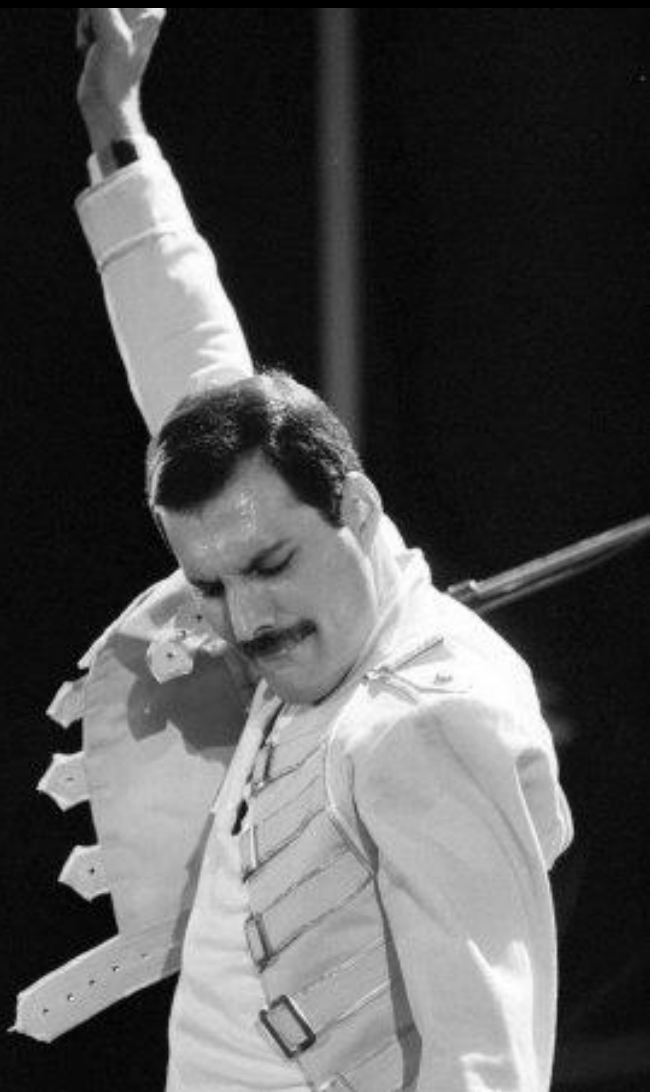

«ВЕДЬМАК

Курс основных валют ЦБ РФ

с 09.02.2012

The image features a black silhouette of Freddy Kruefer, the antagonist from the movie 'A Nightmare on Elm Street'. He is wearing his signature fedora and a suit with a red tie. His right hand is raised, showing his iconic bladed glove. The background is a vibrant red with a splattered, blood-like texture. The text 'A FILM BY WES CRAVEN' is positioned above the main title.

ЛОЩИНА

ФРЕДДИ
КРУЕВЕР

A human skull is centered in the background, illuminated from the front, creating a dramatic, high-contrast effect against a black background. The word "fatality" is overlaid in a large, bold, red, lowercase sans-serif font across the center of the skull.