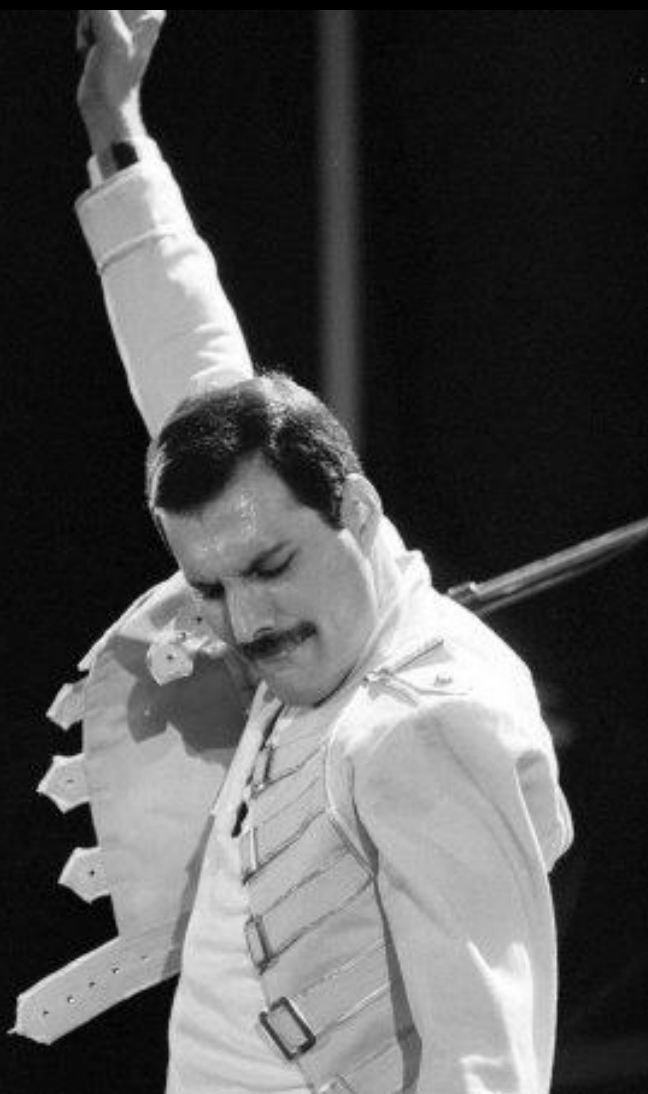

The image features a black silhouette of Freddy Krueger, the iconic character from the Nightmare on Elm Street franchise. He is wearing his signature fedora hat and a suit with a tie. His right hand is visible, showing the sharp, clawed fingers. The background is a vibrant red with a splattered, blood-like texture. The overall composition is centered and dramatic.

# СЕМЕЙКА АДАМСОВ

Фильм ТИМ БЕРТОНА

СОННАЯ

*Лощина*

ДЖОННИ ДЕПП

КРИСТИНА РИЧЧИ

ЛОЩИНА

ФРЕДДИ  
КРУЕВЕР

A human skull is centered in the frame, illuminated from the side to create strong highlights and deep shadows. The word "fatality" is written in a large, bold, red, lowercase sans-serif font across the middle of the skull. The background is solid black.