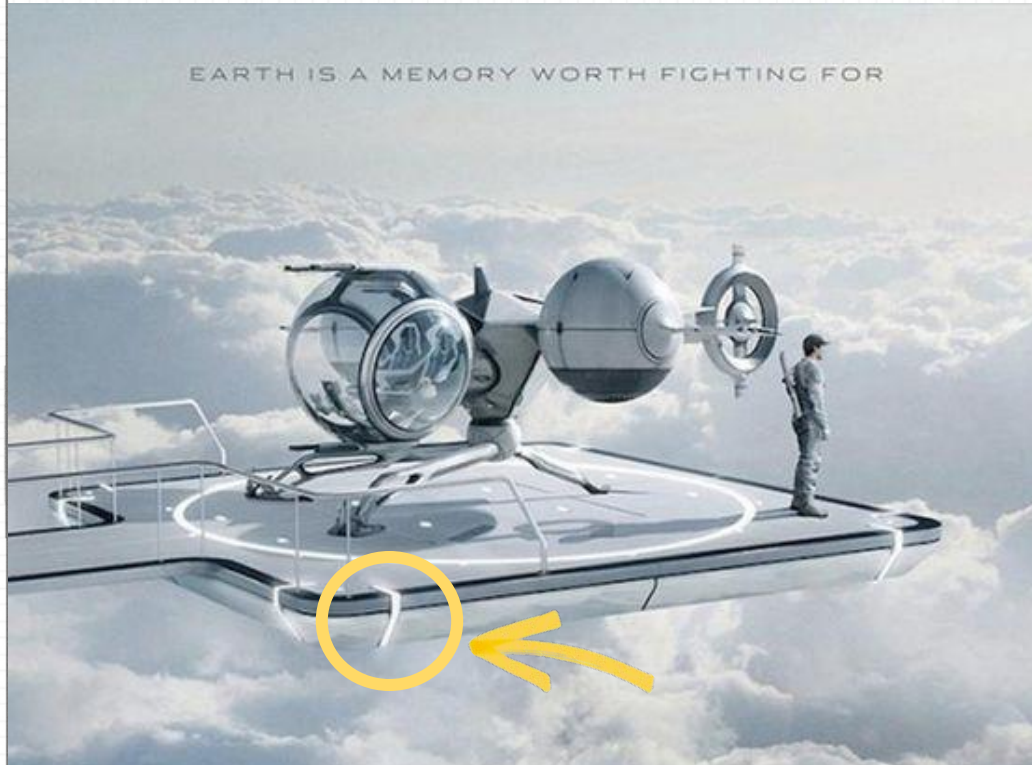

The technology marketing agency

Visual referances

Visual referances

General comments

All floors –

- The number on the glass ring should be very visible on all floors.
- All glass materials should not look too dark.
- Image should have contrast, to pop out of the white background.
- The model needs more details, and the texture needs more details, wherever possible. We are looking for a more realistic look to the whole structure.
- We are open to suggestions on proportions.

Top floor –

- Globe and ring should be bigger, by 130% approximately.
- Guy on the left should have a different pose, looking at the globe, maybe hands crossed on the chest.

The technology marketing agency