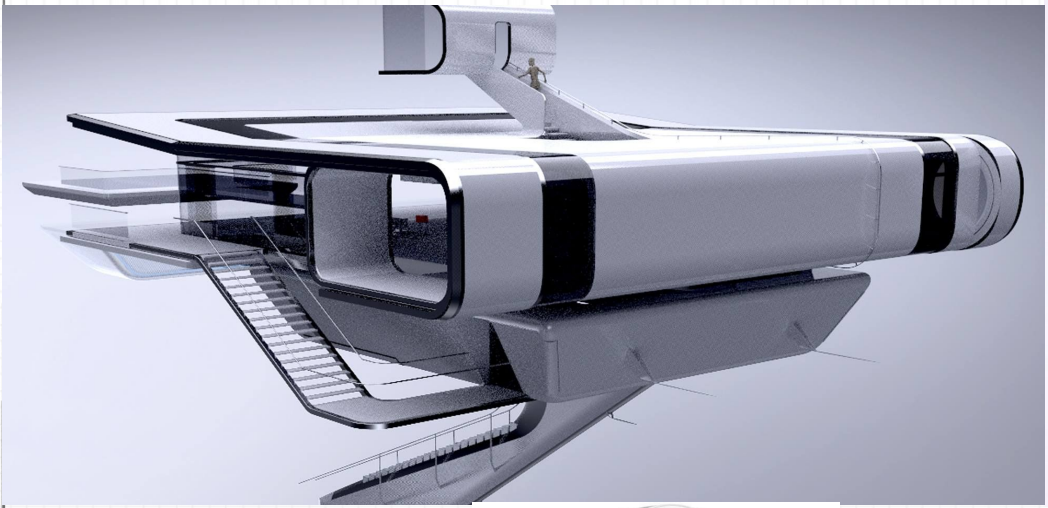

The technology marketing agency

Visual referances

Visual referances

General comments

All floors –

- The number on the glass ring should be very visible on all floors.
- All glass materials should not look too dark.
- Image should have contrast, to pop out of the white background.
- The model needs more details, and the texture needs more details, wherever possible. We are looking for a more realistic look to the whole structure.
- We are open to suggestions on proportions.

Top floor –

- Globe and ring should be bigger, by 130% approximately.
- Guy on the left should have a different pose, looking at the globe, maybe hands crossed on the chest.

The technology marketing agency