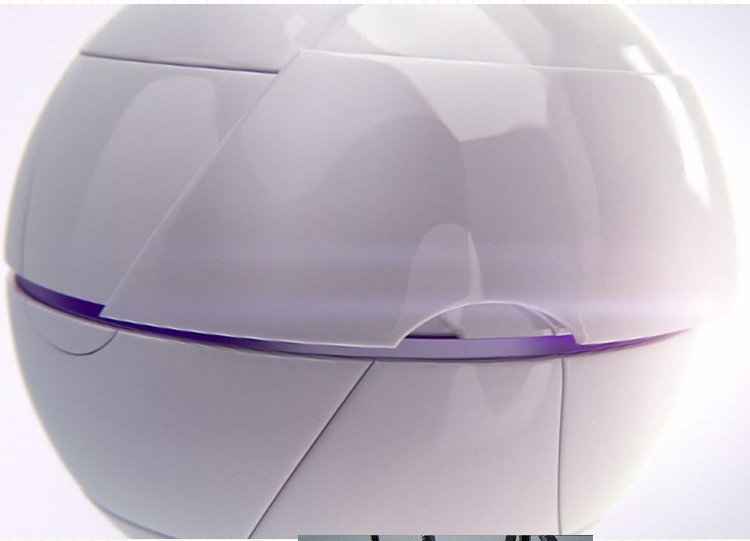

The technology marketing agency

Visual referances

Visual referances

General comments

All floors –

- The number on the glass ring should be very visible on all floors.
- All glass materials should not look too dark.
- Image should have contrast, to pop out of the white background.
- The model needs more details, and the texture needs more details, wherever possible. We are looking for a more realistic look to the whole structure.
- We are open to suggestions on proportions.

Top floor –

- Globe and ring should be bigger, by 130% approximately.
- Guy on the left should have a different pose, looking at the globe, maybe hands crossed on the chest.

The technology marketing agency