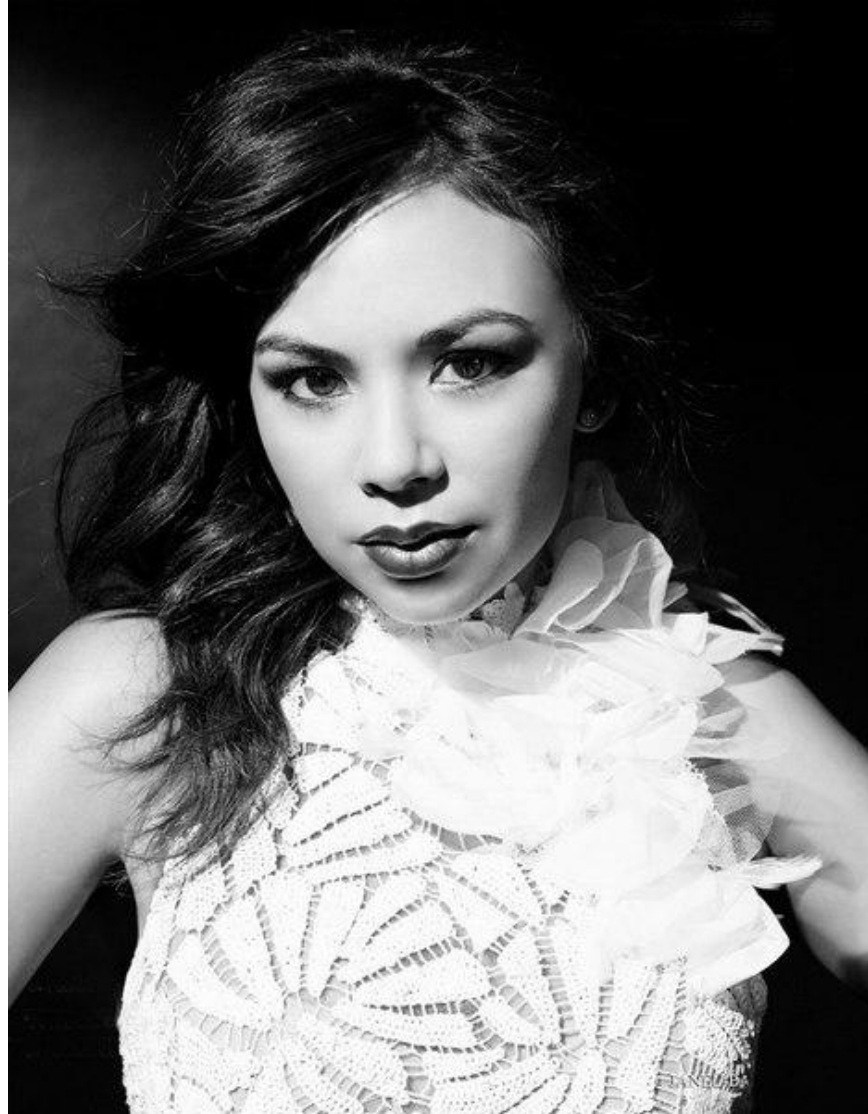

Who's in it?

- Shay Mitchell

Who's in it?

- Sasha Pieterse

Who's in it?

- Ian Harding

Who's in it?

- Holly Marie Combs

Who's in it?

- Janel Parrish

Who's in it?

- Tyler Blackburn

Who's in it?

- Keegan Allen

What's the plot?

- The series tells the story of four girls - Spencer, Hanna, Aria, and Emily's friendship which stopped after the disappearance of their common best friend Alison. A year after her disappearance, the girls begin to receive mysterious messages from anonymous «A», who knows all their secrets - including those that only Alison knew - and threatens their disclosure. But Alison is dead. Who sends these messages?

A handwritten red symbol consisting of a horizontal dash followed by a capital letter 'A'. The 'A' is drawn with a single stroke, starting from the top right, going down, then across, and then up to the top left.