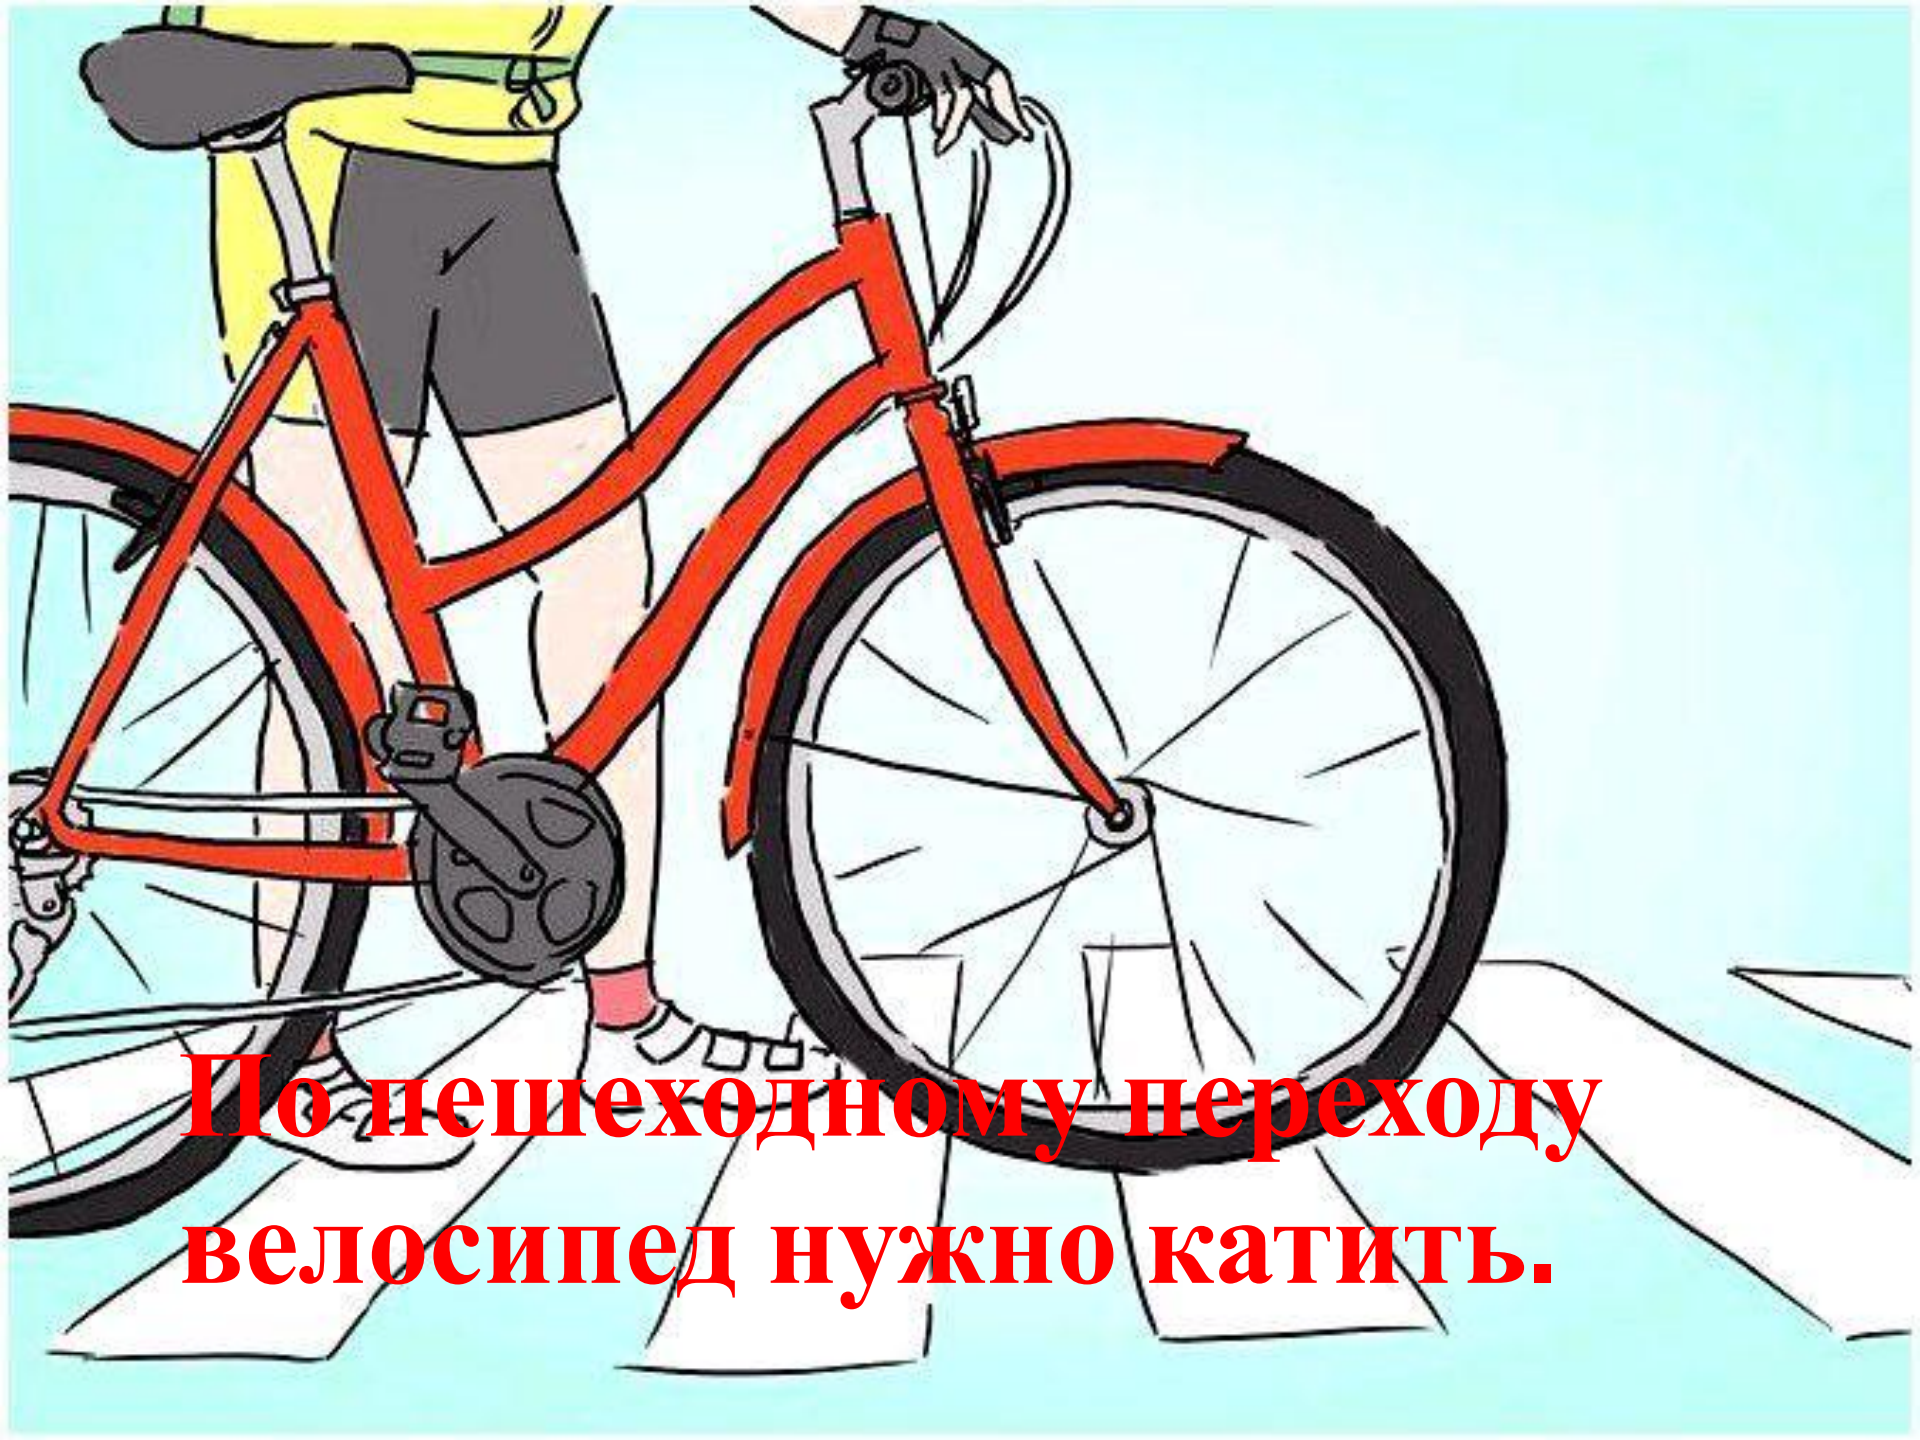

**По пешеходному переходу
велосипед нужно катить.**