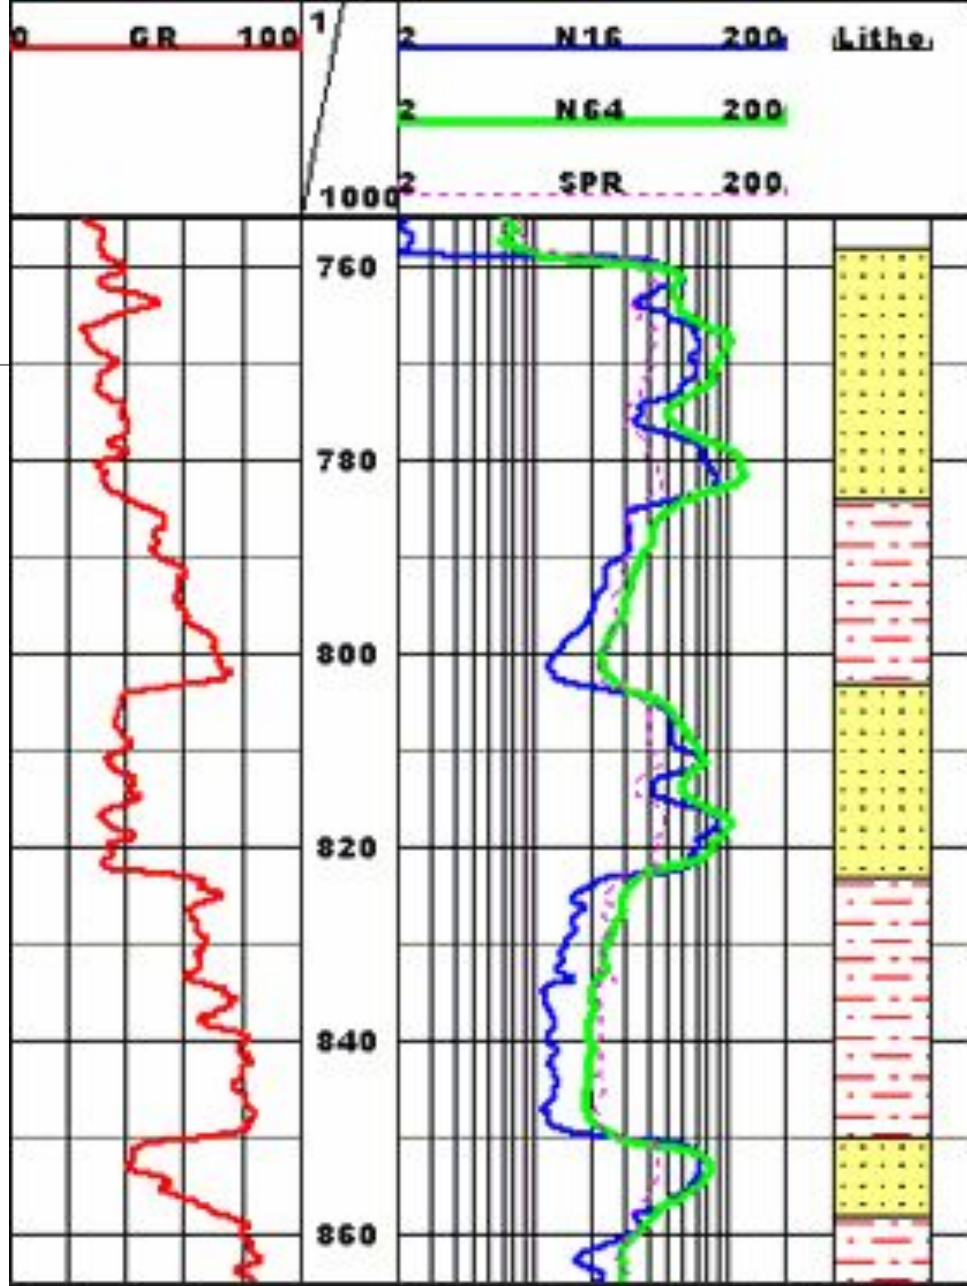

## Rotary Table

# Drilling System Reliability

Deepwater Angola –  
World's Most Complex BHA

Real-time Logs

 Productive sands

 Impermeable clay