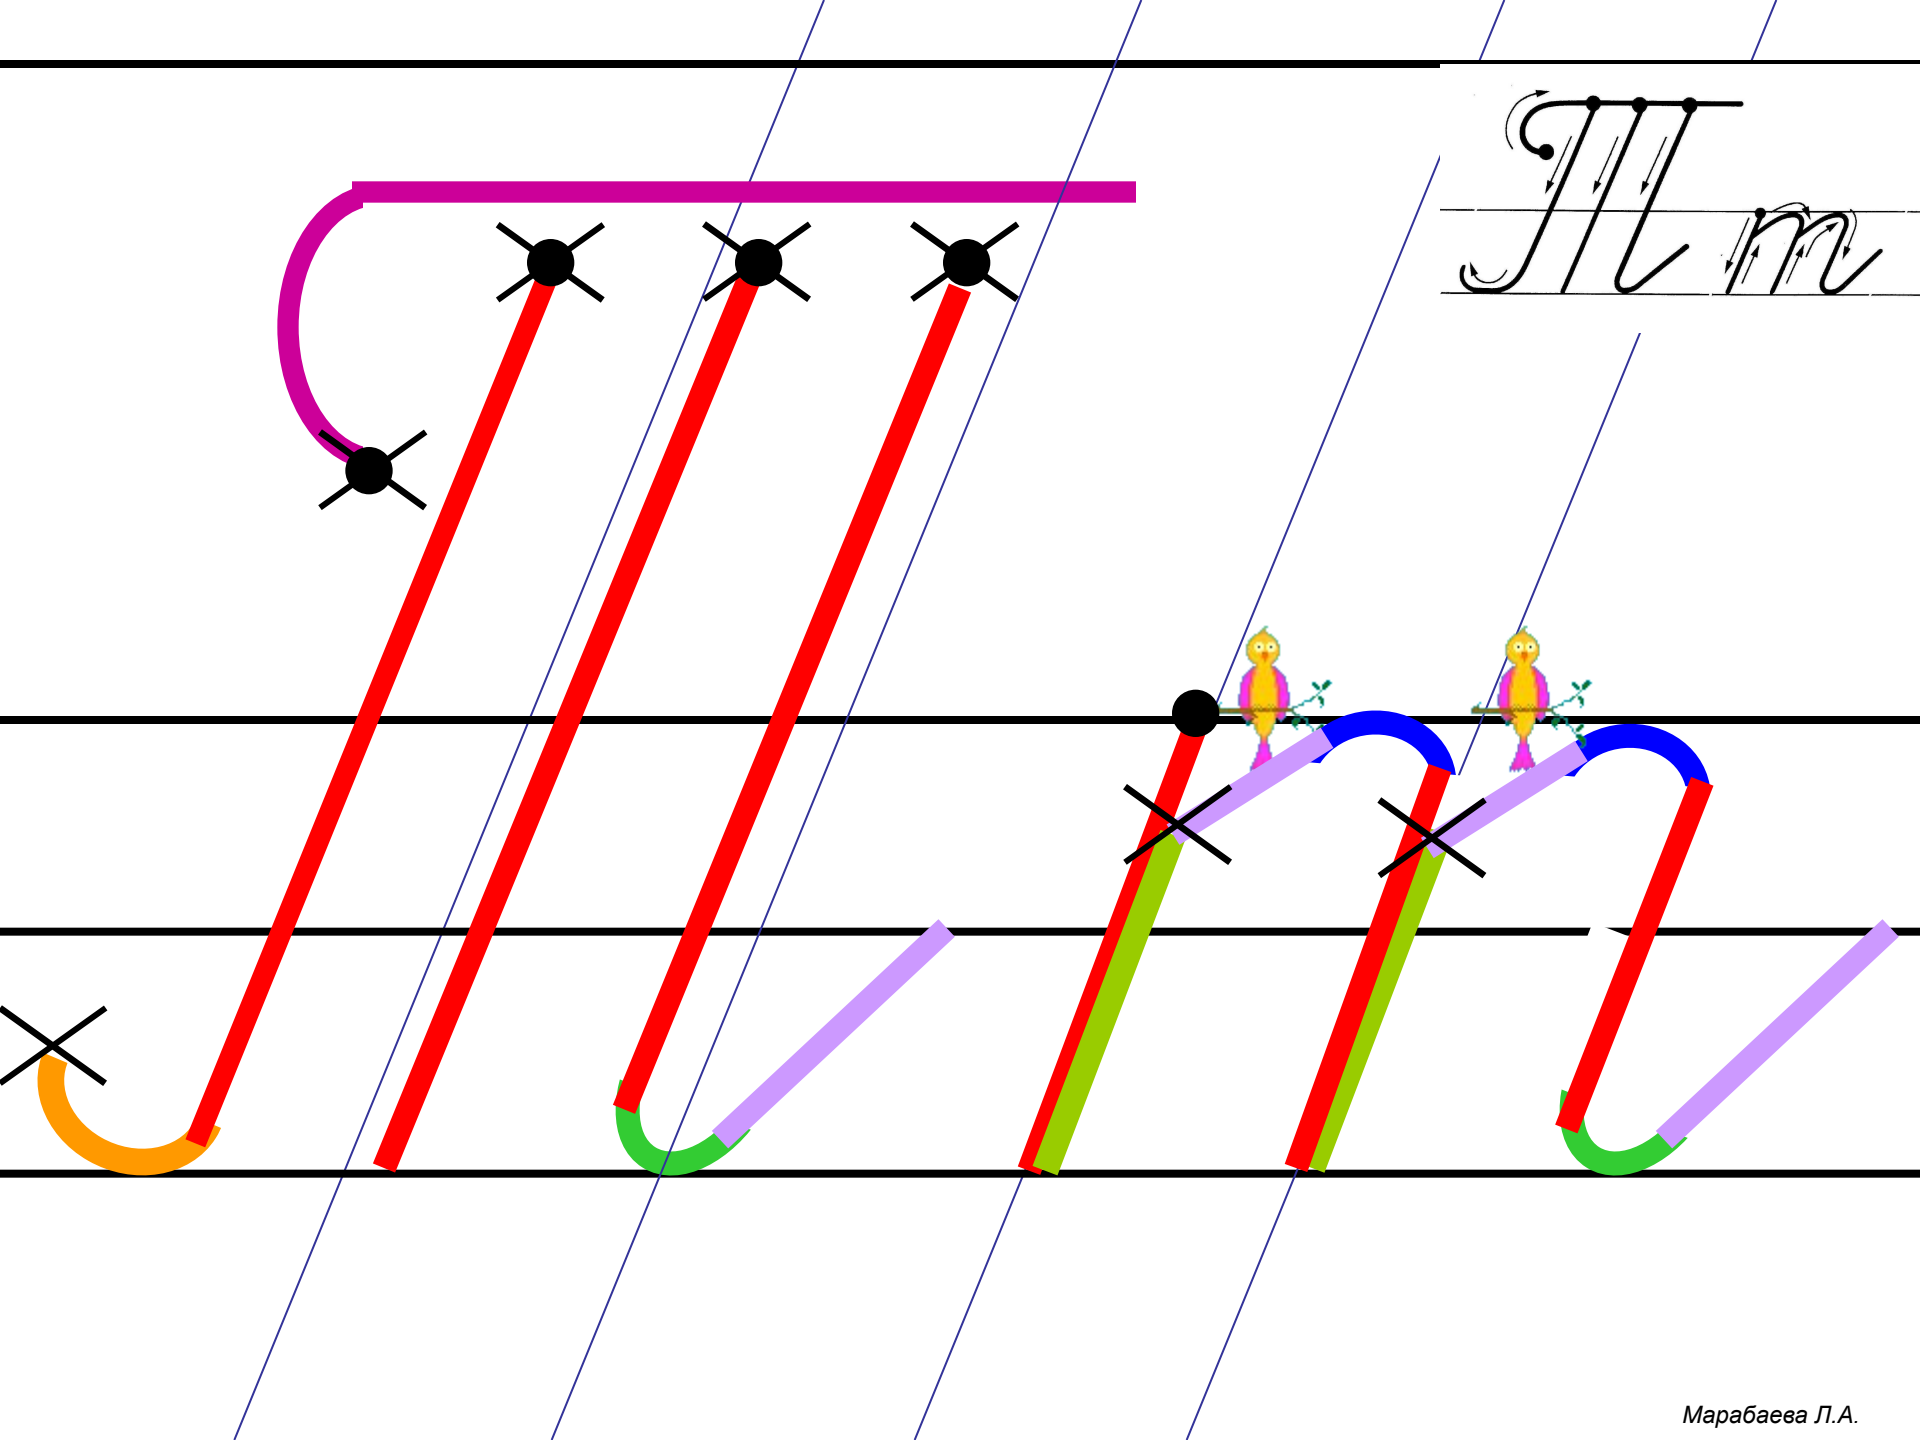

Основные элементы письма.

 Точка начала
письма буквы

 Точка верхней и нижней
трети строки

 Наклонная палочка

 «Секрет»

 Крючковая линия

 «Рыбка»

 «Качалочка»

 «Клюшечка»
Знак

 «Бугорок»

 «меньше», «больше»

 «Гнездышко»

 Шалашик для гномика

Aa

Handwritten cursive letters 'F' and '2' on a four-line staff. The 'F' is formed by a single stroke starting from the top line, curving down to the middle line, and then extending horizontally to the right. The '2' is formed by a single stroke starting from the middle line, curving down to the bottom line, and then curving back up to the middle line.

Handwritten cursive letters 'E' and 'B' on a four-line staff.

Handwritten cursive letters 'M' and 'm' with arrows indicating stroke direction.

И и

Handwritten Cyrillic letters 'А' and 'Б' on a four-line staff. The letter 'А' is on the top two lines, and 'Б' is on the bottom two lines. Arrows indicate the direction of the pen strokes.

N N

Handwritten cursive letters 'H' and 'A' on a set of horizontal lines. The 'H' is on the top two lines, and the 'A' is on the middle two lines. Arrows indicate the direction of the pen strokes.

T t

T T m