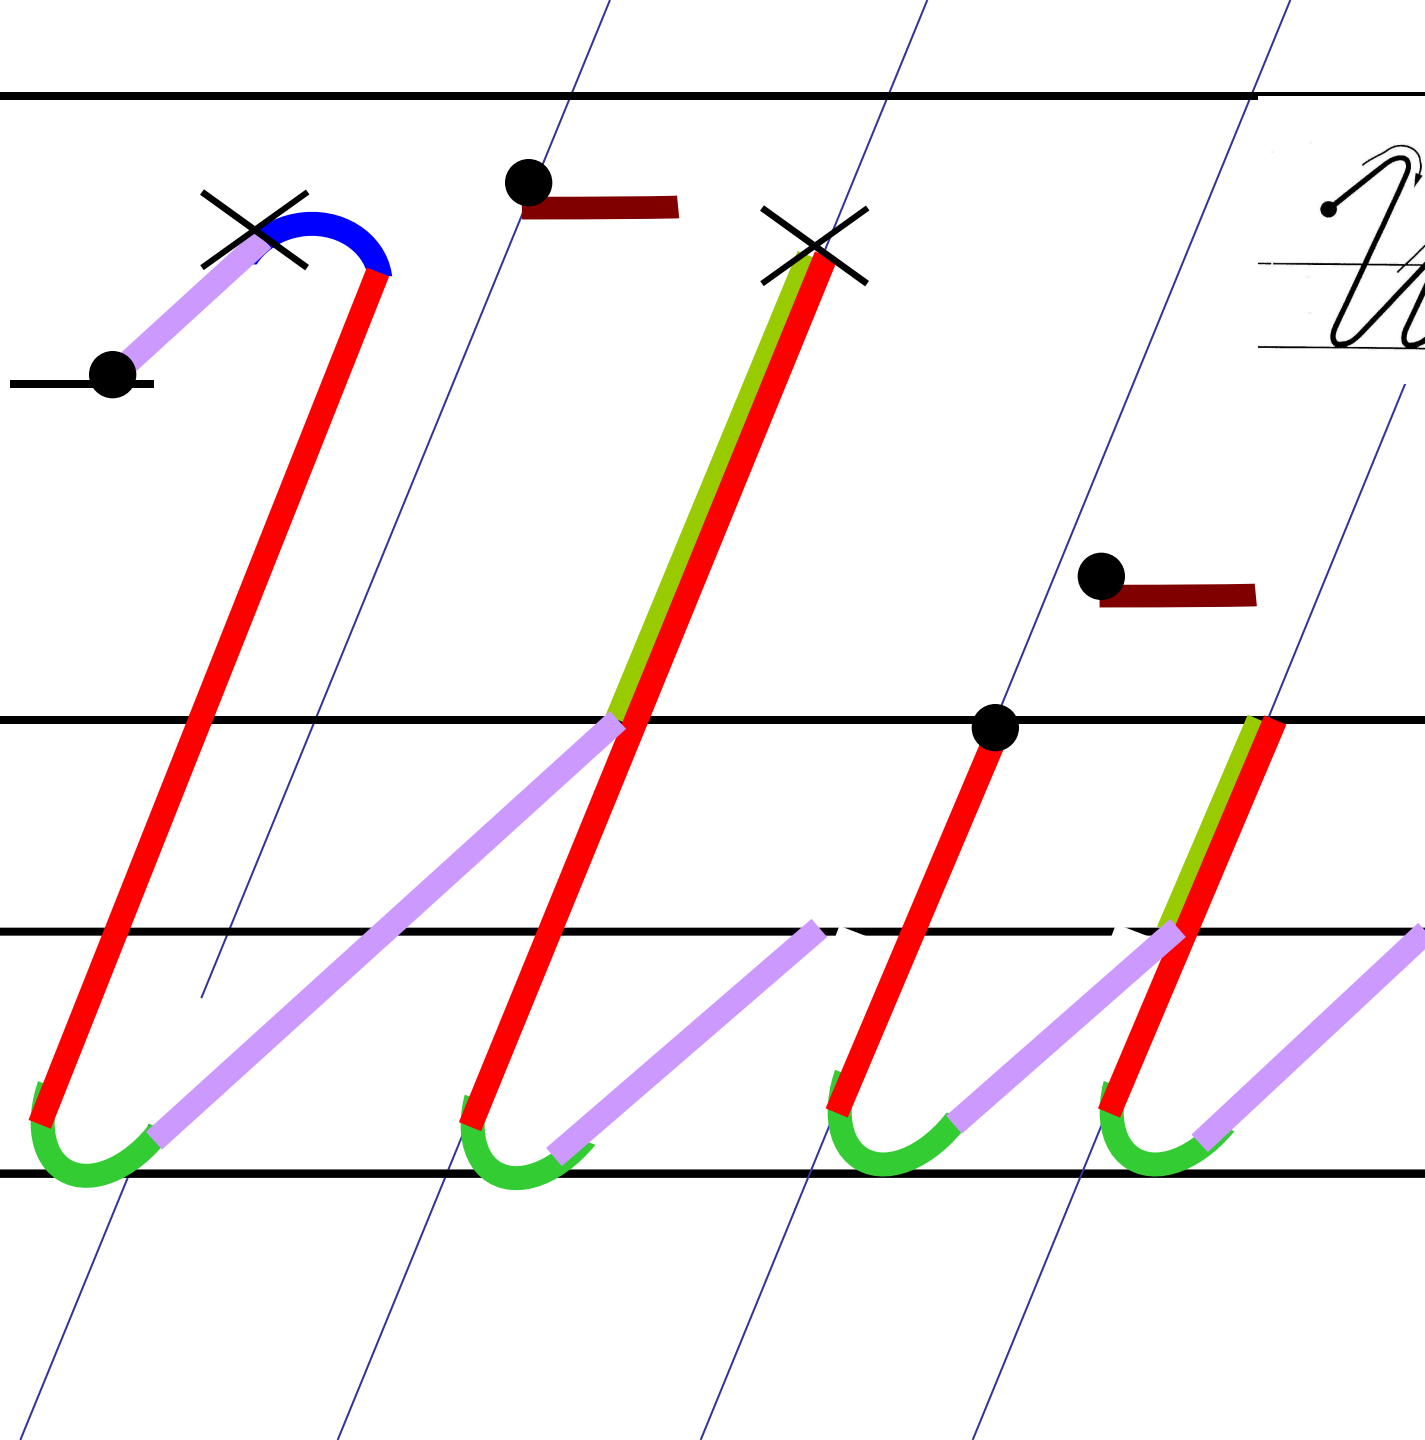

Основные элементы письма.

 Точка начала
письма буквы

 Точка верхней и нижней
трети строки

 Наклонная палочка

 «Секрет»

 Крючковая линия

 «Рыбка»

 «Качалочка»

 «Клюшечка»
Знак

 «Бугорок»

 «меньше», «больше»

 «Гнездышко»

 Шалашик для гномика

Aa

Handwritten cursive letters 'F' and '2' on a four-line staff. The 'F' is formed by a single stroke starting from the top line, curving down to the middle line, and then extending horizontally to the right. The '2' is formed by a single stroke starting from the middle line, curving down to the bottom line, and then curving back up to the middle line.

Handwritten cursive letters 'E' and 'B' on a four-line staff.

Handwritten cursive letters 'M' and 'm' with arrows indicating stroke direction.

И и

Handwritten Cyrillic letters 'А' and 'Б' on a four-line staff. The letter 'А' is on the top two lines, and 'Б' is on the bottom two lines. Arrows indicate the direction of the pen strokes.

N N

Handwritten cursive letters 'H' and 'A' on a set of horizontal lines. The 'H' is on the top two lines, and the 'A' is on the middle two lines. Arrows indicate the direction of the pen strokes.

T t

T T m