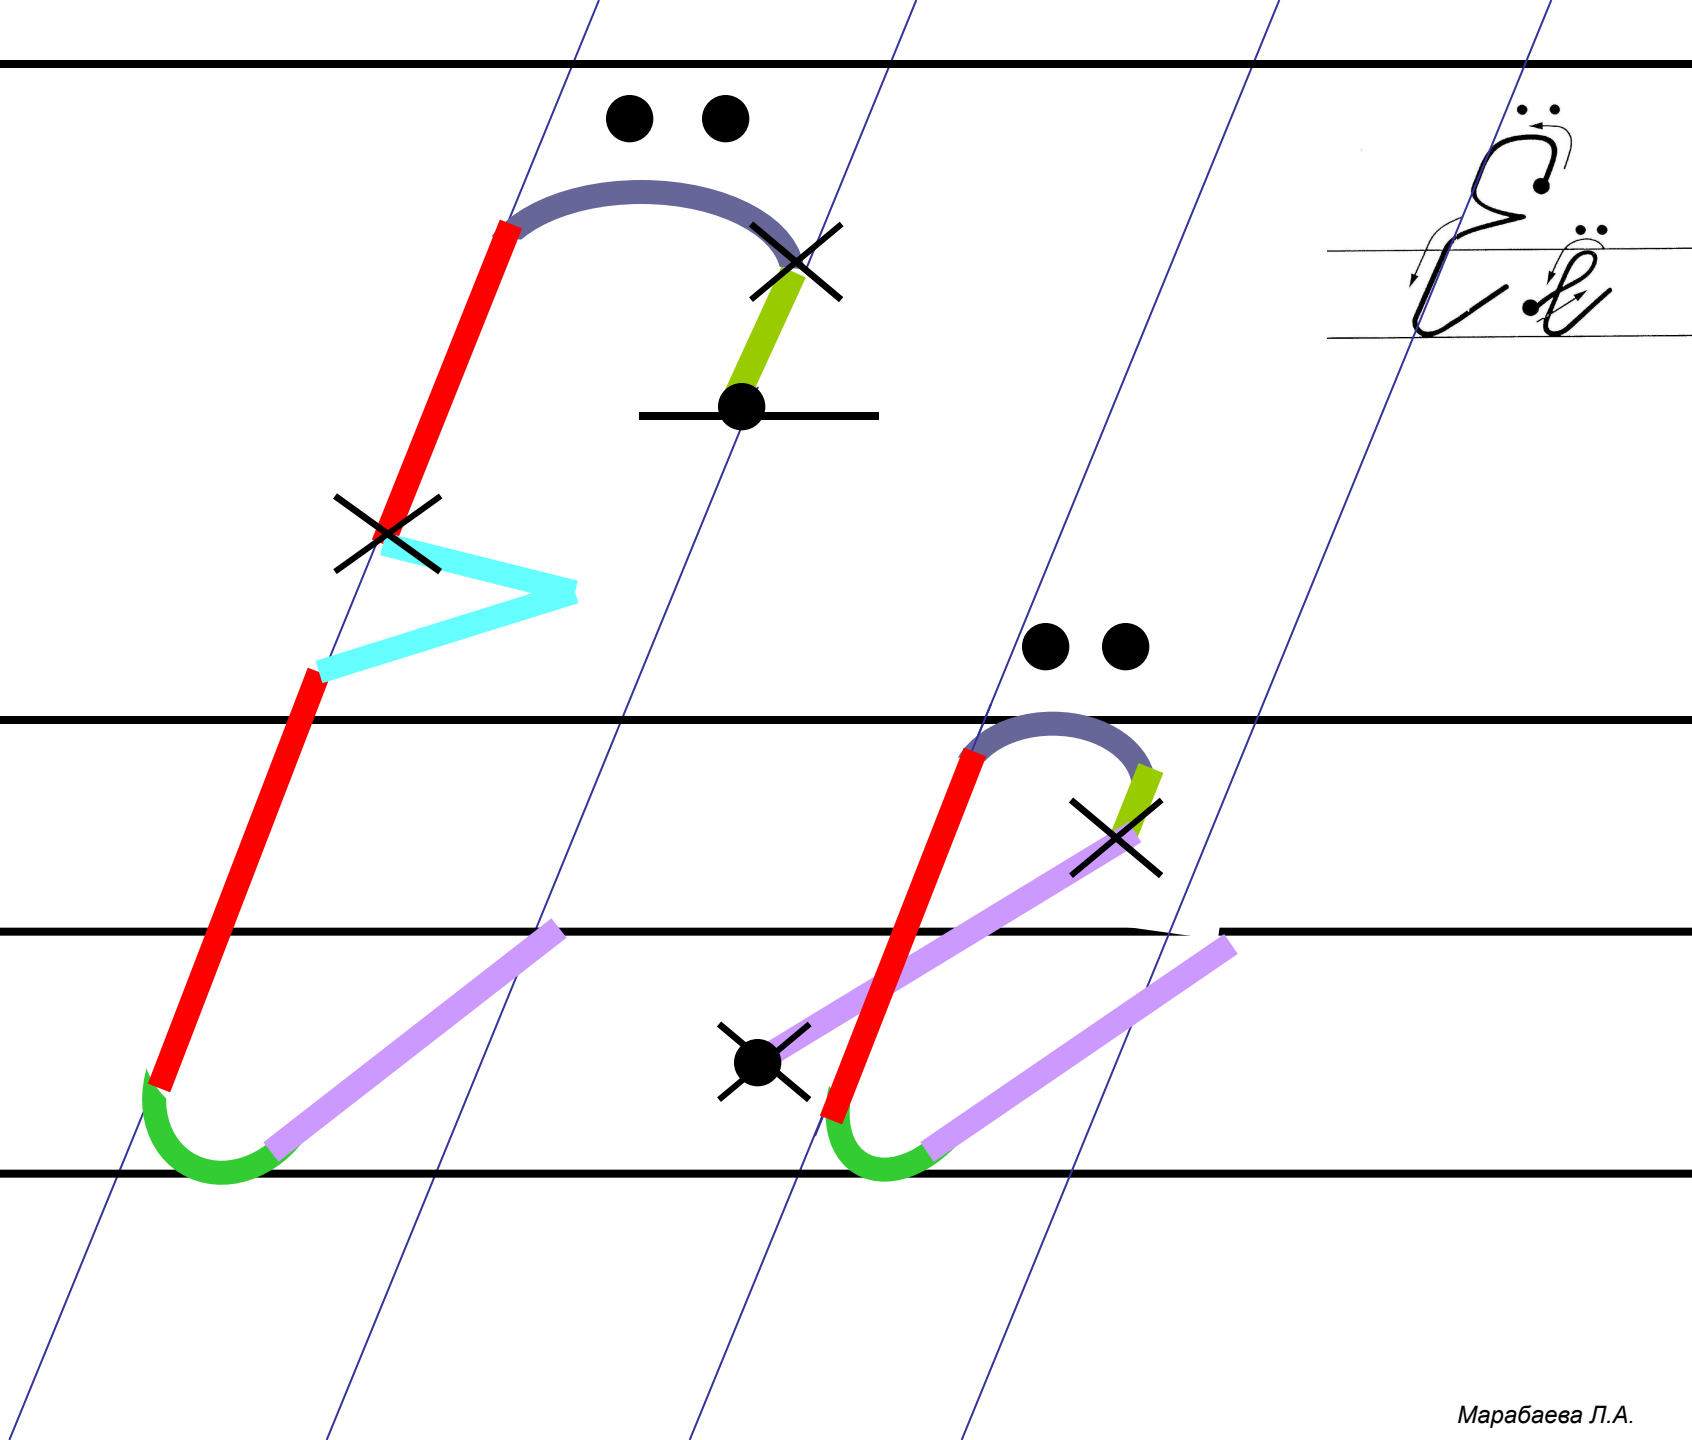

Основные элементы письма.

 Точка начала
письма буквы

 Точка верхней и нижней
трети строки

 Наклонная палочка

 «Секрет»

 Крючковая линия

 «Рыбка»

 «Качалочка»

 «Клюшечка»
Знак

 «Бугорок»

 «меньше», «больше»

 «Гнездышко»

 Шалашик для гномика

Aa

Handwritten cursive letters 'F' and '2' on a four-line staff. The 'F' is formed by a single stroke starting from the top line, curving down to the middle line, and then extending horizontally to the right. The '2' is formed by a single stroke starting from the middle line, curving down to the bottom line, and then curving back up to the middle line.

Handwritten cursive letters 'E' and 'B' on a four-line staff.

Handwritten cursive letters 'M' and 'm' with arrows indicating stroke direction.

И и

Handwritten Cyrillic letters 'А' and 'Б' on a four-line staff. The letter 'А' is on the top two lines, and 'Б' is on the bottom two lines. Arrows indicate the direction of the pen strokes.

N N

Handwritten cursive letters 'H' and 'A' on a set of horizontal lines. The 'H' is on the top two lines, and the 'A' is on the middle two lines. Arrows indicate the direction of the pen strokes.

T t

T T m