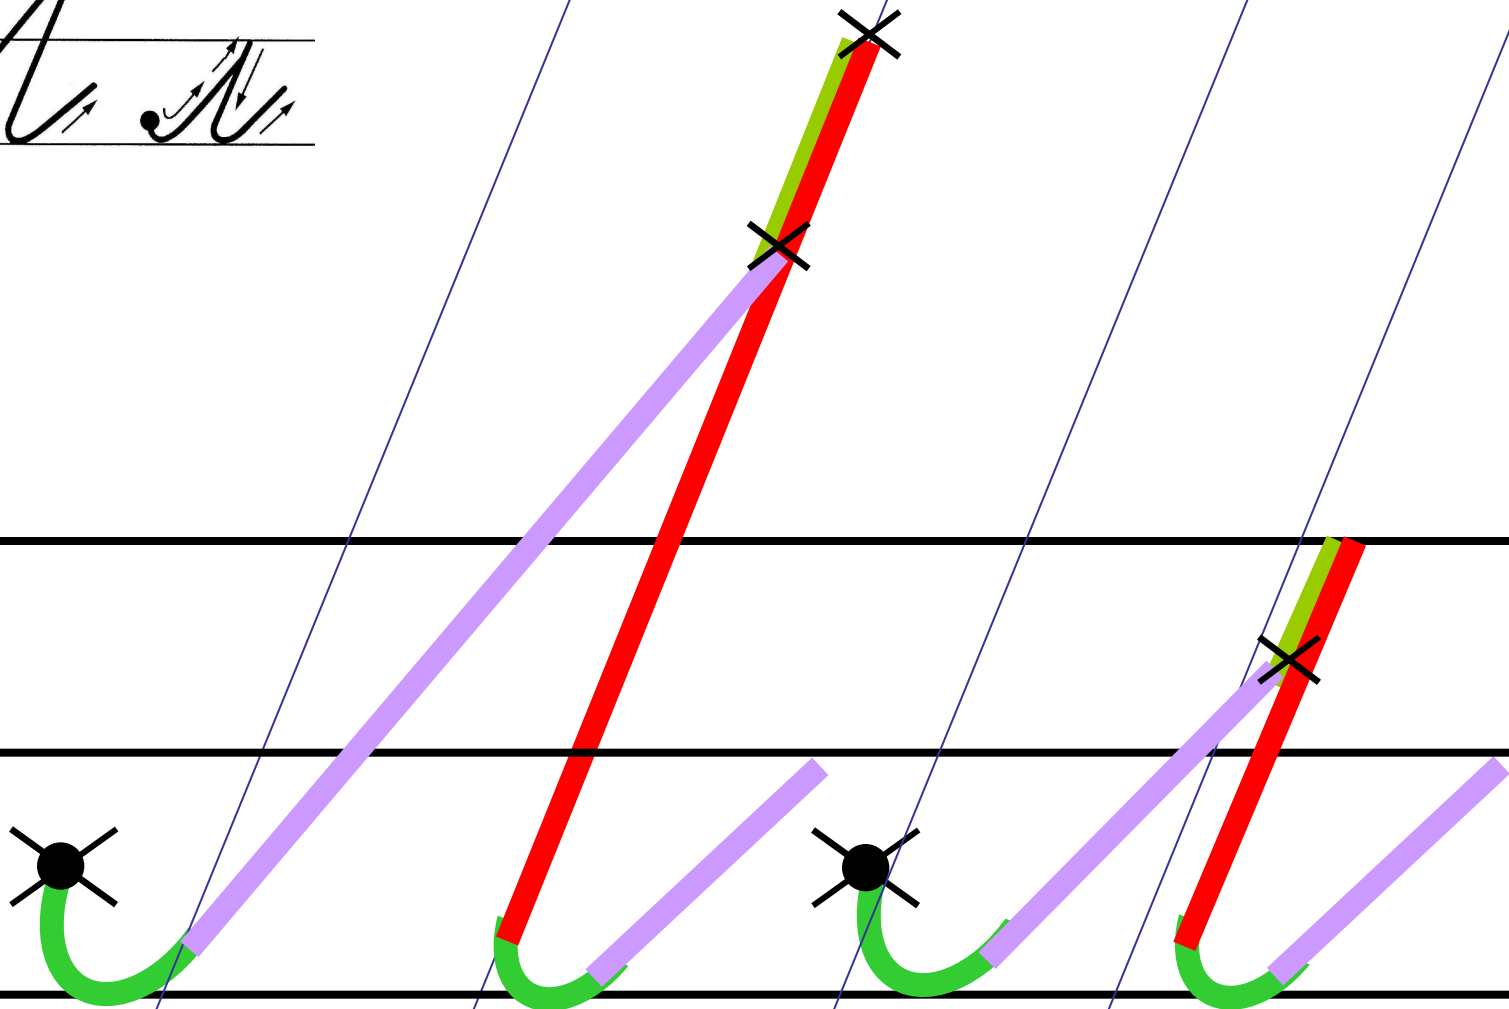

Основные элементы письма.

 Точка начала
письма буквы

 Точка верхней и нижней
трети строки

 Наклонная палочка

 «Секрет»

 Крючковая линия

 «Рыбка»

 «Качалочка»

 «Клюшечка»
Знак

 «Бугорок»

 «меньше», «больше»

 «Гнездышко»

 Шалашик для гномика

Aa

Handwritten cursive letters 'F' and '2' on a four-line staff. The 'F' is formed by a single stroke starting from the top line, curving down to the middle line, and then extending horizontally to the right. The '2' is formed by a single stroke starting from the middle line, curving down to the bottom line, and then curving back up to the middle line.

Handwritten cursive letters 'E' and 'B' on a four-line staff.

Handwritten cursive letters 'M' and 'm' with arrows indicating stroke direction.

И и

Handwritten Cyrillic letters 'А' and 'Б' on a four-line staff. The letter 'А' is on the top two lines, and 'Б' is on the bottom two lines. Arrows indicate the direction of the pen strokes.

N N

Handwritten cursive letters 'H' and 'A' on a set of horizontal lines. The 'H' is on the top two lines, and the 'A' is on the middle two lines. Arrows indicate the direction of the pen strokes.

T t

T T m