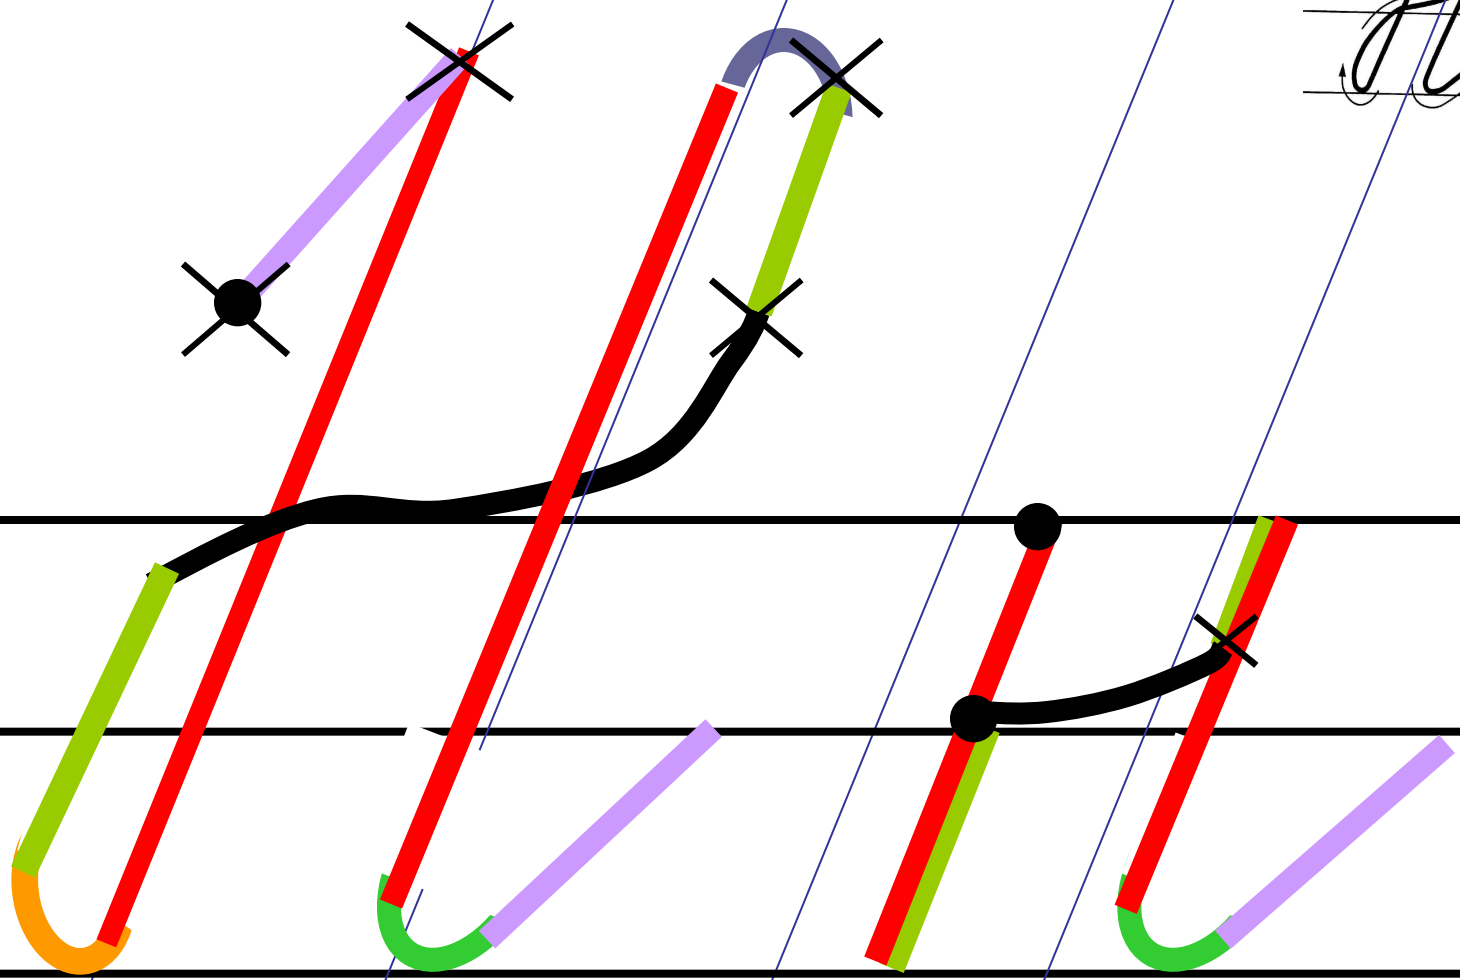

Основные элементы письма.

 Точка начала
письма буквы

 Точка верхней и нижней
трети строки

 Наклонная палочка

 «Секрет»

 Крючковая линия

 «Рыбка»

 «Качалочка»

 «Клюшечка»
Знак

 «Бугорок»

 «меньше», «больше»

 «Гнездышко»

 Шалашик для гномика

Aa

Handwritten cursive letters 'F' and '2' on a four-line staff. The 'F' is formed by a single stroke starting from the top line, curving down to the middle line, and then extending horizontally to the right. The '2' is formed by a single stroke starting from the middle line, curving down to the bottom line, and then curving back up to the middle line.

Handwritten cursive letters 'E' and 'B' on a four-line staff.

Handwritten cursive letters 'M' and 'm' with arrows indicating stroke direction.

И и

Handwritten Cyrillic letters 'А' and 'Б' on a four-line staff. The letter 'А' is on the top two lines, and 'Б' is on the bottom two lines. Arrows indicate the direction of the pen strokes.

N N

Handwritten cursive letters 'H' and 'A' on a set of horizontal lines. The 'H' is on the top two lines, and the 'A' is on the middle two lines. Arrows indicate the direction of the pen strokes.

T t

T T m