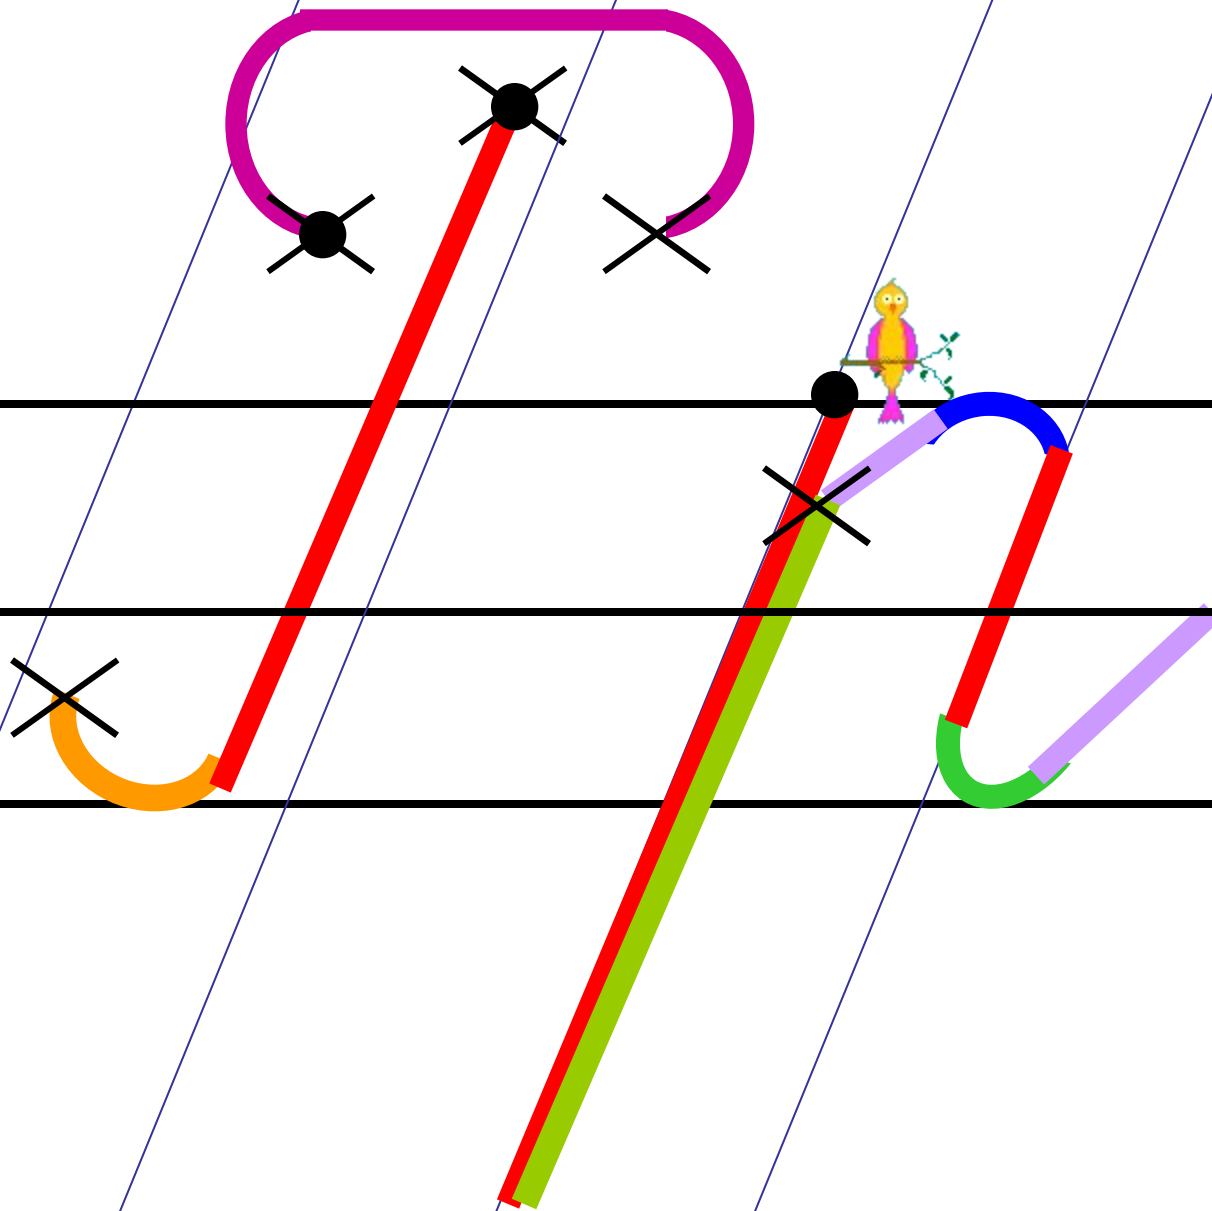

Основные элементы письма.

 Точка начала
письма буквы

 Точка верхней и нижней
трети строки

 Наклонная палочка

 «Секрет»

 Крючковая линия

 «Рыбка»

 «Качалочка»

 «Клюшечка»
Знак

 «Бугорок»

 «меньше», «больше»

 «Гнездышко»

 Шалашик для гномика

Aa

Handwritten cursive letters 'F' and '2' on a four-line staff. The 'F' is formed by a single stroke starting from the top line, curving down to the middle line, and then extending horizontally to the right. The '2' is formed by a single stroke starting from the middle line, curving down to the bottom line, and then curving back up to the middle line.

Handwritten cursive letters 'E' and 'B' on a four-line staff.

Handwritten cursive letters 'M' and 'm' with arrows indicating stroke direction.

И и

Handwritten Cyrillic letters 'А' and 'Б' on a four-line staff. The letter 'А' is on the top two lines, and 'Б' is on the bottom two lines. Arrows indicate the direction of the pen strokes.

N N

Handwritten cursive letters 'H' and 'A' on a set of horizontal lines. The 'H' is on the top two lines, and the 'A' is on the middle two lines. Arrows indicate the direction of the pen strokes.

T t

T T m