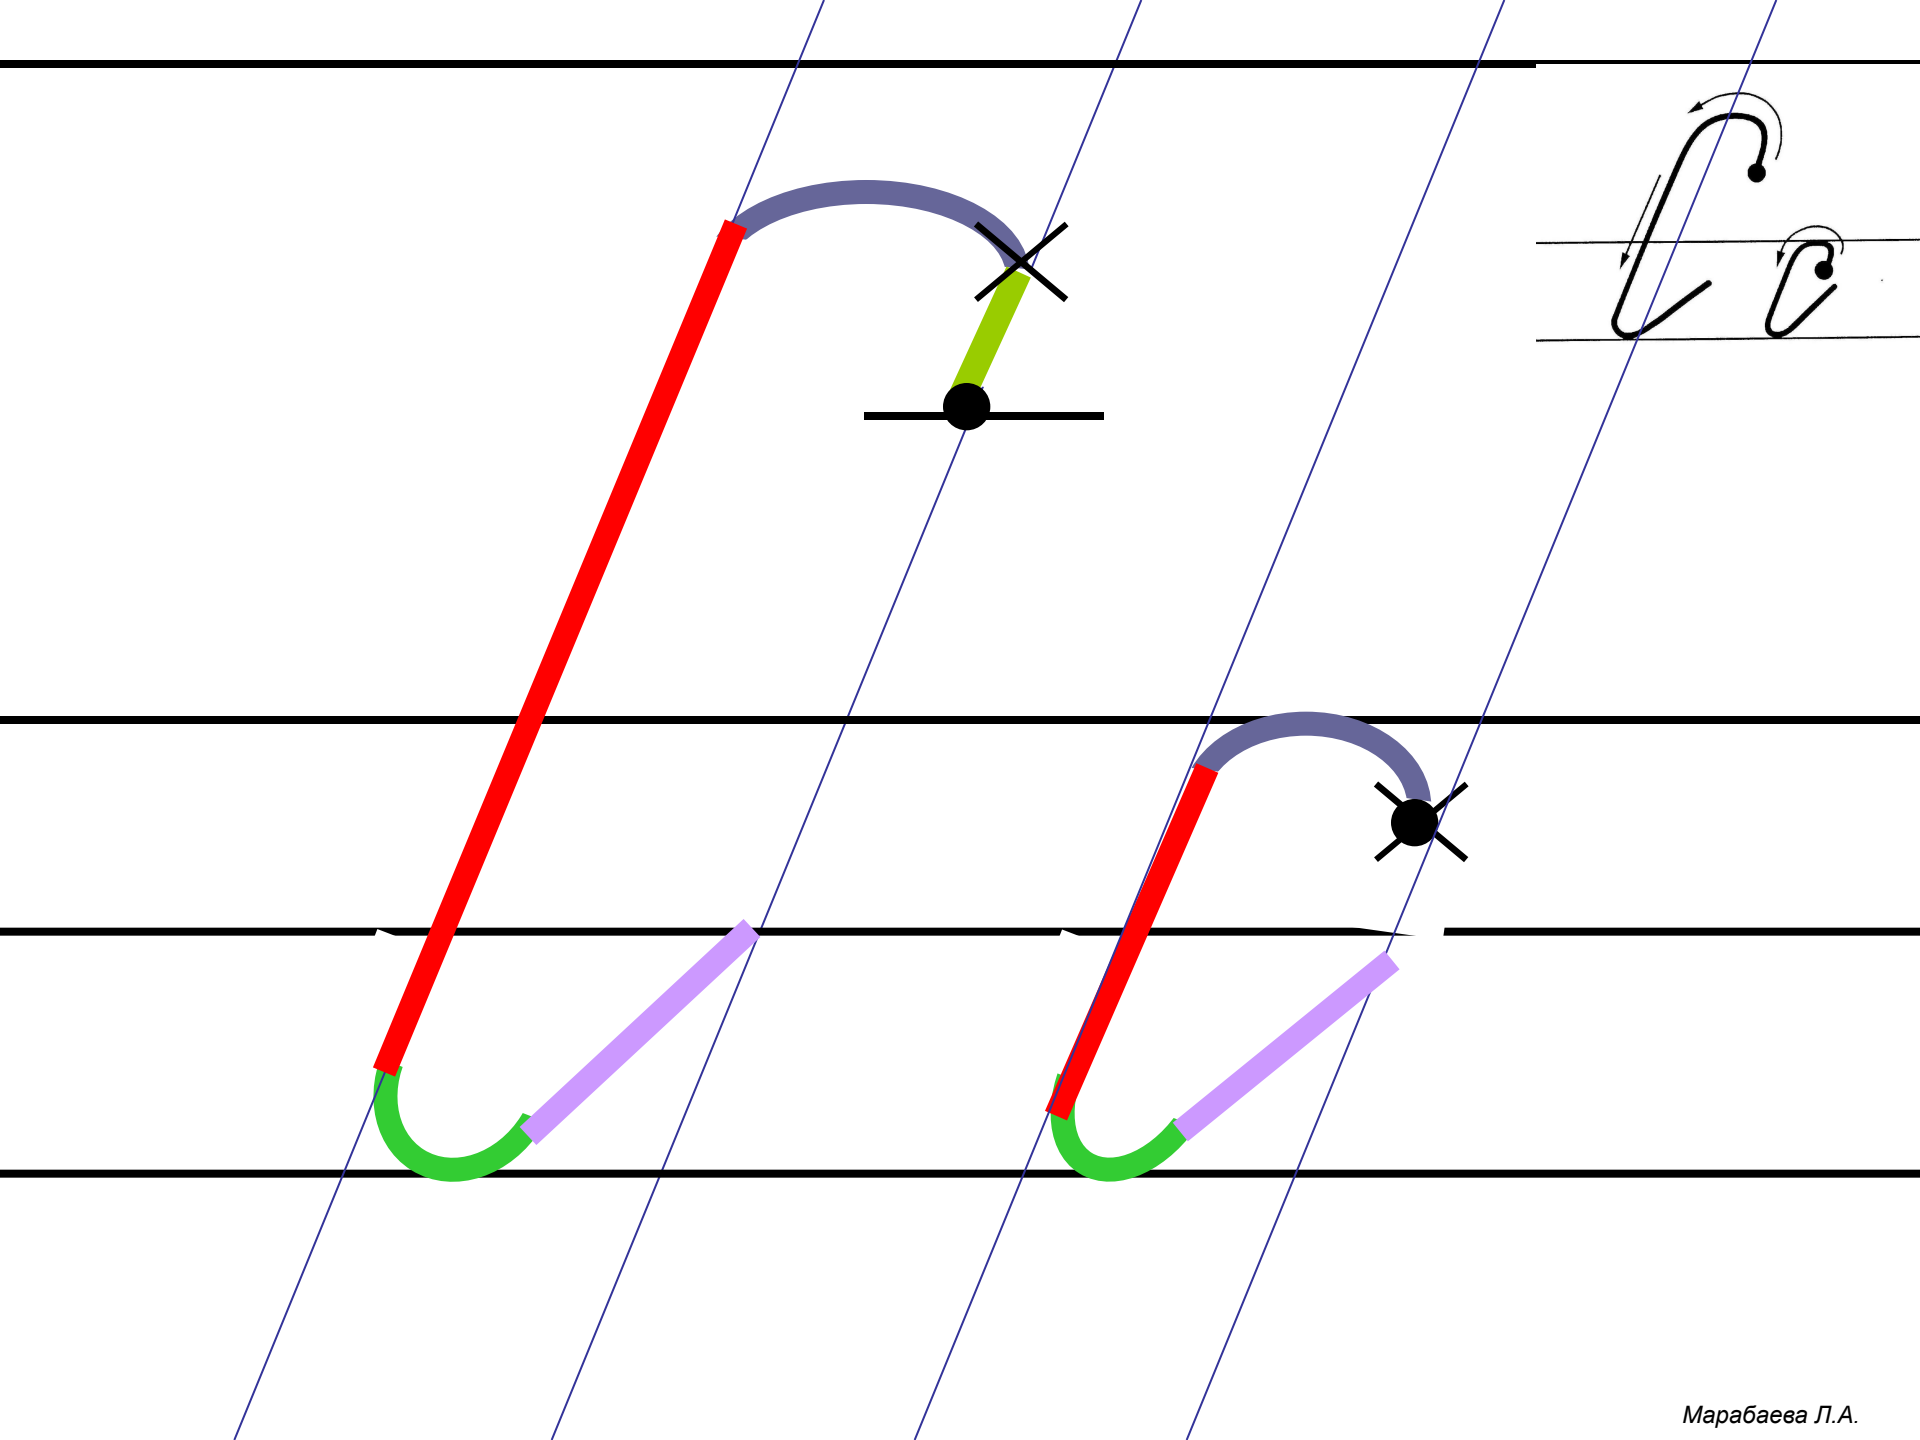

Основные элементы письма.

 Точка начала
письма буквы

 Точка верхней и нижней
трети строки

 Наклонная палочка

 «Секрет»

 Крючковая линия

 «Рыбка»

 «Качалочка»

 «Клюшечка»
Знак

 «Бугорок»

 «меньше», «больше»

 «Гнездышко»

 Шалашик для гномика

Aa

Handwritten cursive letters 'F' and '2' on a four-line staff. The 'F' is formed by a single stroke starting from the top line, curving down to the middle line, and then extending horizontally to the right. The '2' is formed by a single stroke starting from the middle line, curving down to the bottom line, and then curving back up to the middle line.

Handwritten cursive letters 'E' and 'B' on a four-line staff.

Handwritten cursive letters 'M' and 'm' with arrows indicating stroke direction.

И и

Handwritten Cyrillic letters 'А' and 'Б' on a four-line staff. The letter 'А' is on the top two lines, and 'Б' is on the bottom two lines. Arrows indicate the direction of the pen strokes.

N N

Handwritten cursive letters 'H' and 'A' on a set of horizontal lines. The 'H' is on the top two lines, and the 'A' is on the middle two lines. Arrows indicate the direction of the pen strokes.

T t

T T m