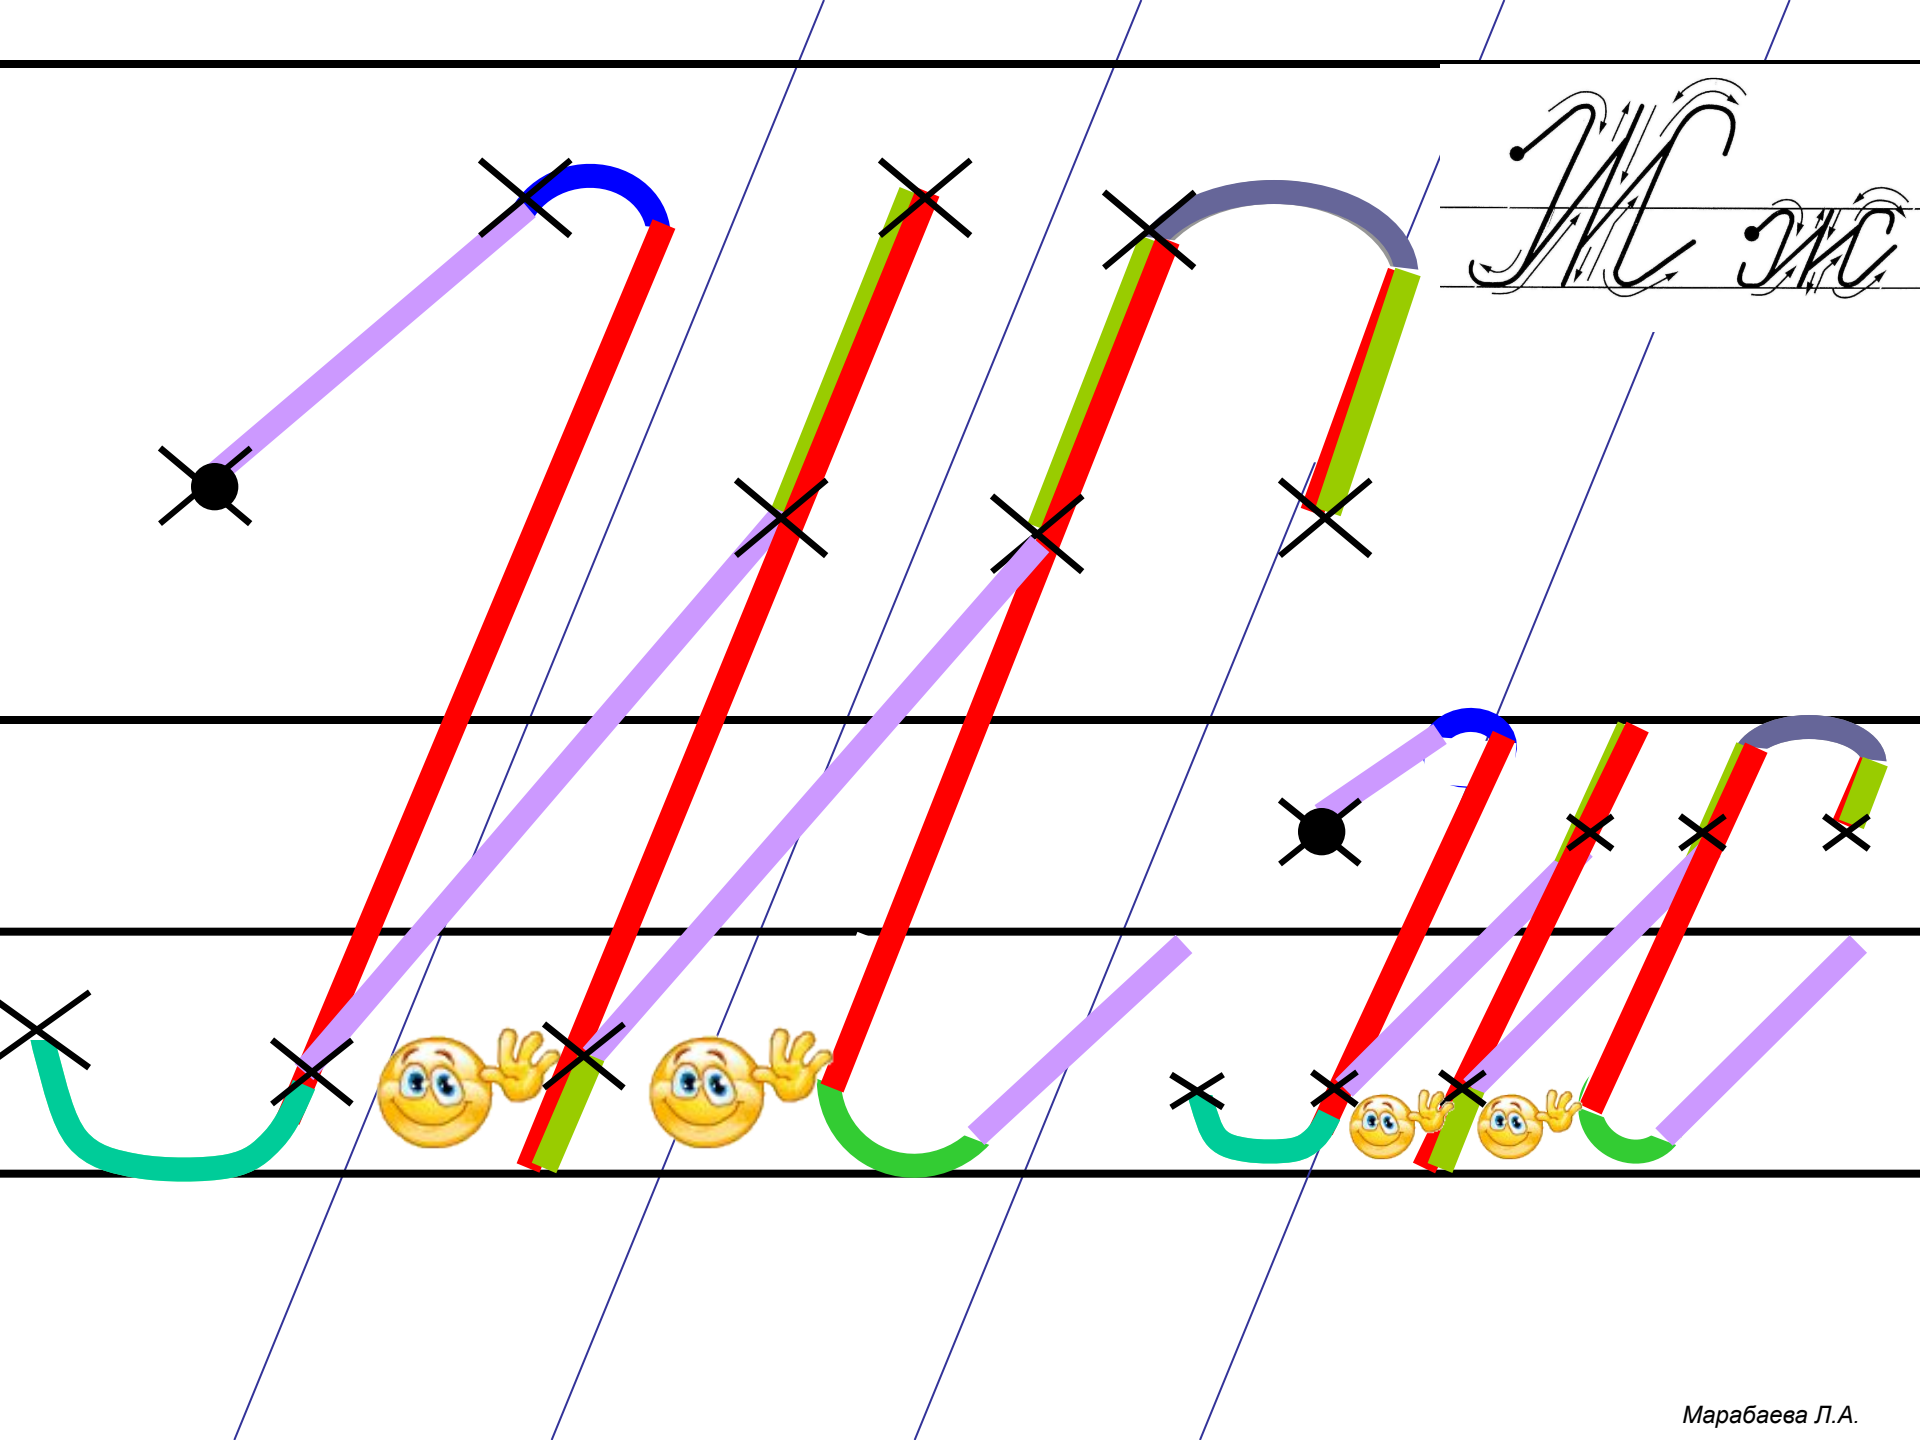

Основные элементы письма.

 Точка начала
письма буквы

 Точка верхней и нижней
трети строки

 Наклонная палочка

 «Секрет»

 Крючковая линия

 «Рыбка»

 «Качалочка»

 «Клюшечка»
Знак

 «Бугорок»

 «меньше», «больше»

 «Гнездышко»

 Шалашик для гномика

Aa

Handwritten cursive letters 'F' and '2' on a four-line staff. The 'F' is formed by a single stroke starting from the top line, curving down to the middle line, and then extending horizontally to the right. The '2' is formed by a single stroke starting from the middle line, curving down to the bottom line, and then curving back up to the middle line.

Handwritten cursive letters 'E' and 'B' on a four-line staff.

Handwritten cursive letters 'M' and 'm' with arrows indicating stroke direction.

И и

Handwritten Cyrillic letters 'А' and 'Б' on a four-line staff. The letter 'А' is on the top two lines, and 'Б' is on the bottom two lines. Arrows indicate the direction of the pen strokes.

N N

Handwritten cursive letters 'H' and 'A' on a set of horizontal lines. The 'H' is on the top two lines, and the 'A' is on the middle two lines. Arrows indicate the direction of the pen strokes.

T t

T T m