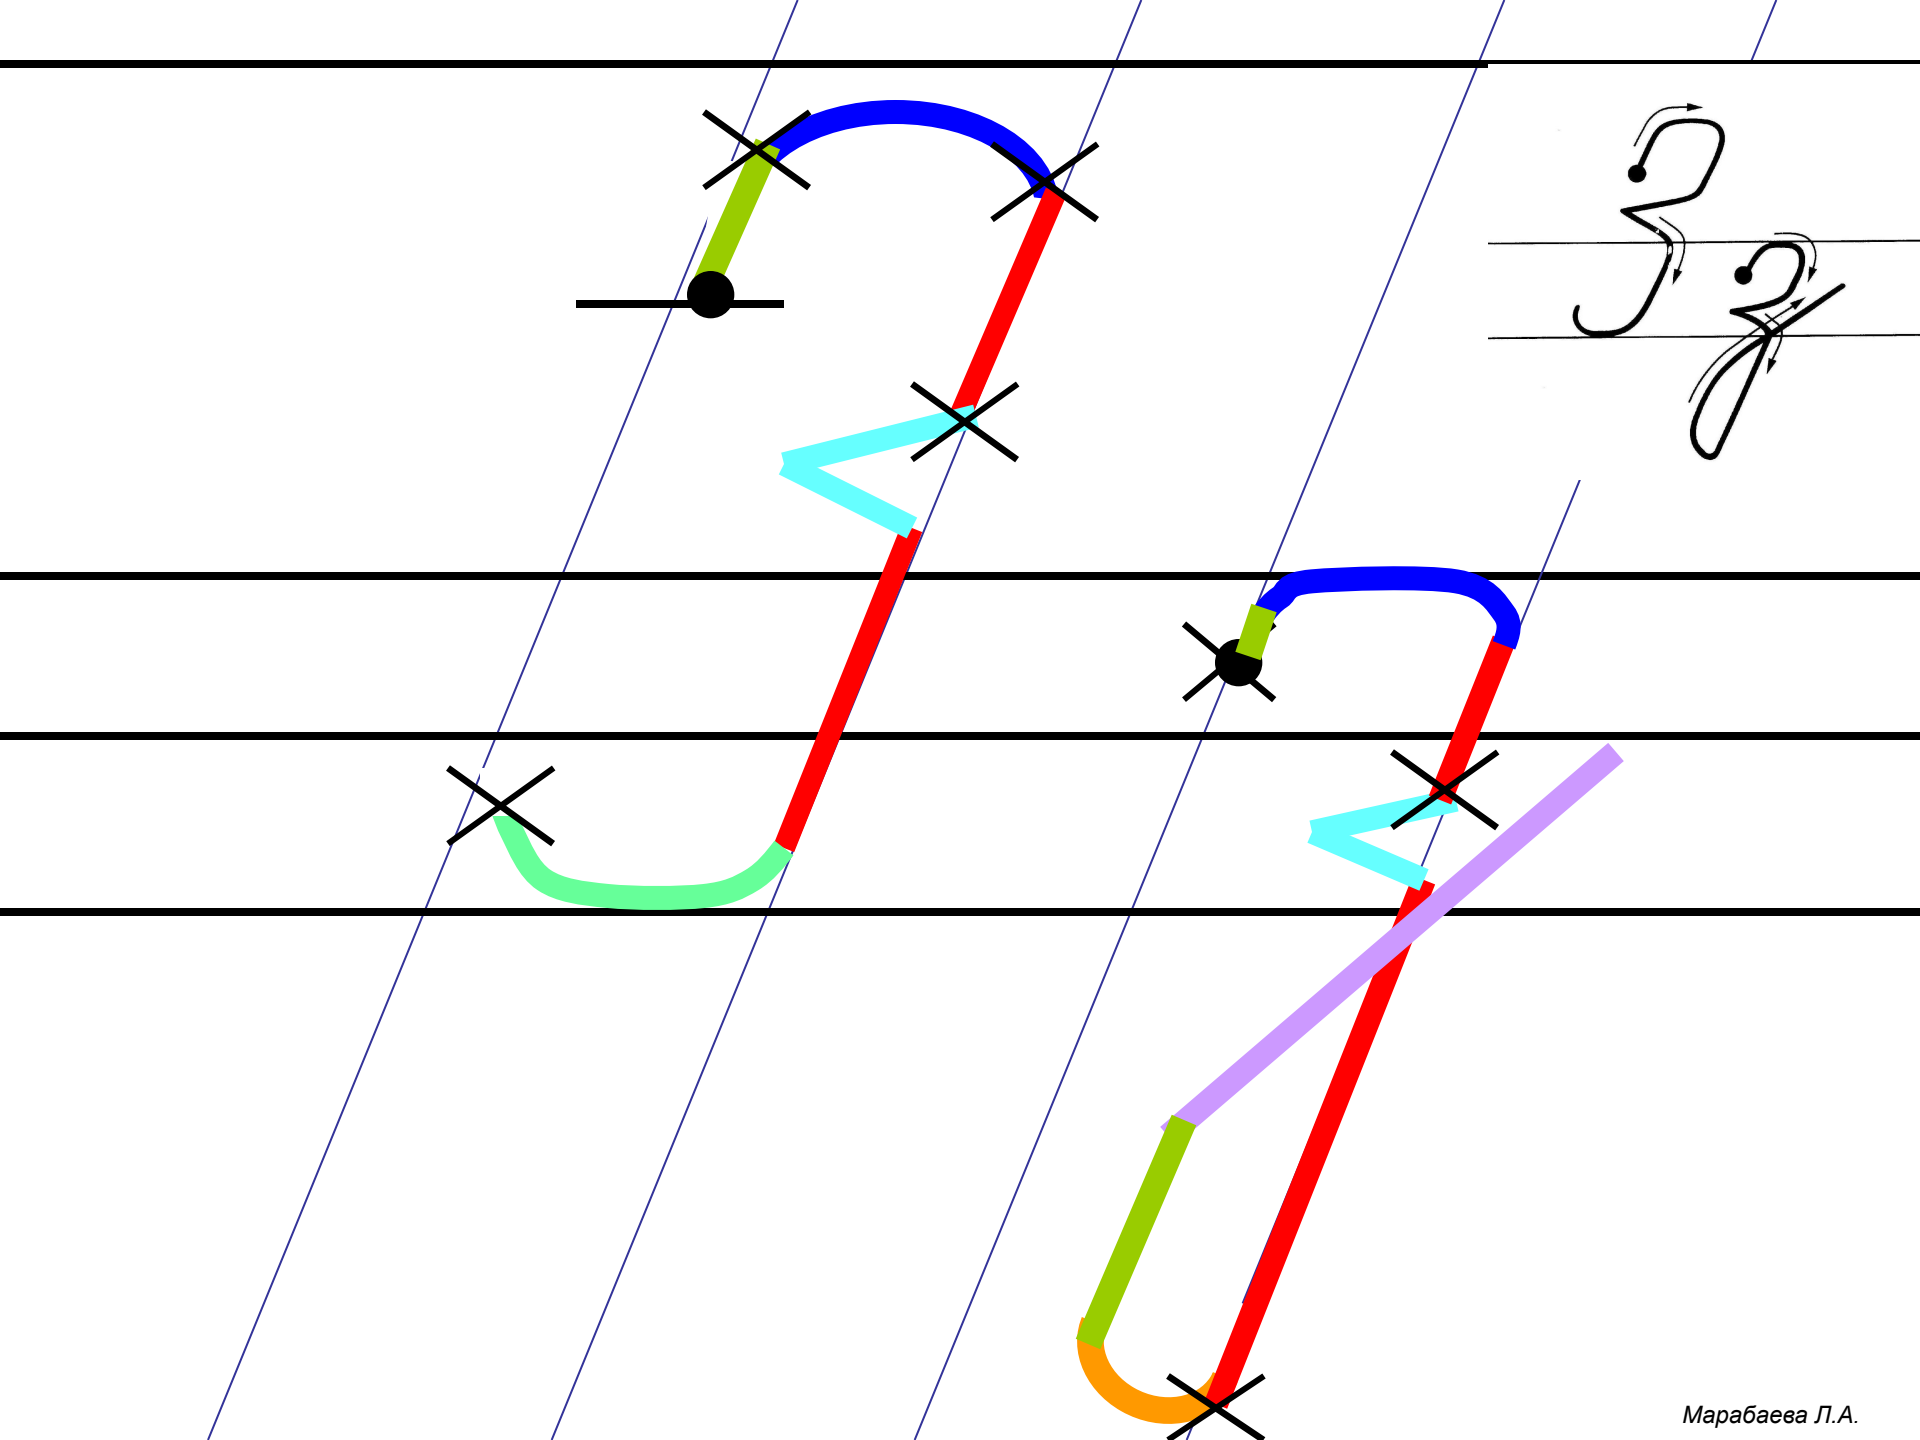

Основные элементы письма.

 Точка начала
письма буквы

 Точка верхней и нижней
трети строки

 Наклонная палочка

 «Секрет»

 Крючковая линия

 «Рыбка»

 «Качалочка»

 «Клюшечка»
Знак

 «Бугорок»

 «меньше», «больше»

 «Гнездышко»

 Шалашик для гномика

Aa

Handwritten cursive letters 'F' and '2' on a four-line staff. The 'F' is formed by a single stroke starting from the top line, curving down to the middle line, and then extending horizontally to the right. The '2' is formed by a single stroke starting from the middle line, curving down to the bottom line, and then curving back up to the middle line.

Handwritten cursive letters 'E' and 'B' on a four-line staff.

Handwritten cursive letters 'M' and 'm' with arrows indicating stroke direction.

И и

Handwritten Cyrillic letters 'А' and 'Б' on a four-line staff. The letter 'А' is on the top two lines, and 'Б' is on the bottom two lines. Arrows indicate the direction of the pen strokes.

N N

Handwritten cursive letters 'H' and 'A' on a set of horizontal lines. The 'H' is on the top two lines, and the 'A' is on the middle two lines. Arrows indicate the direction of the pen strokes.

T t

T T m