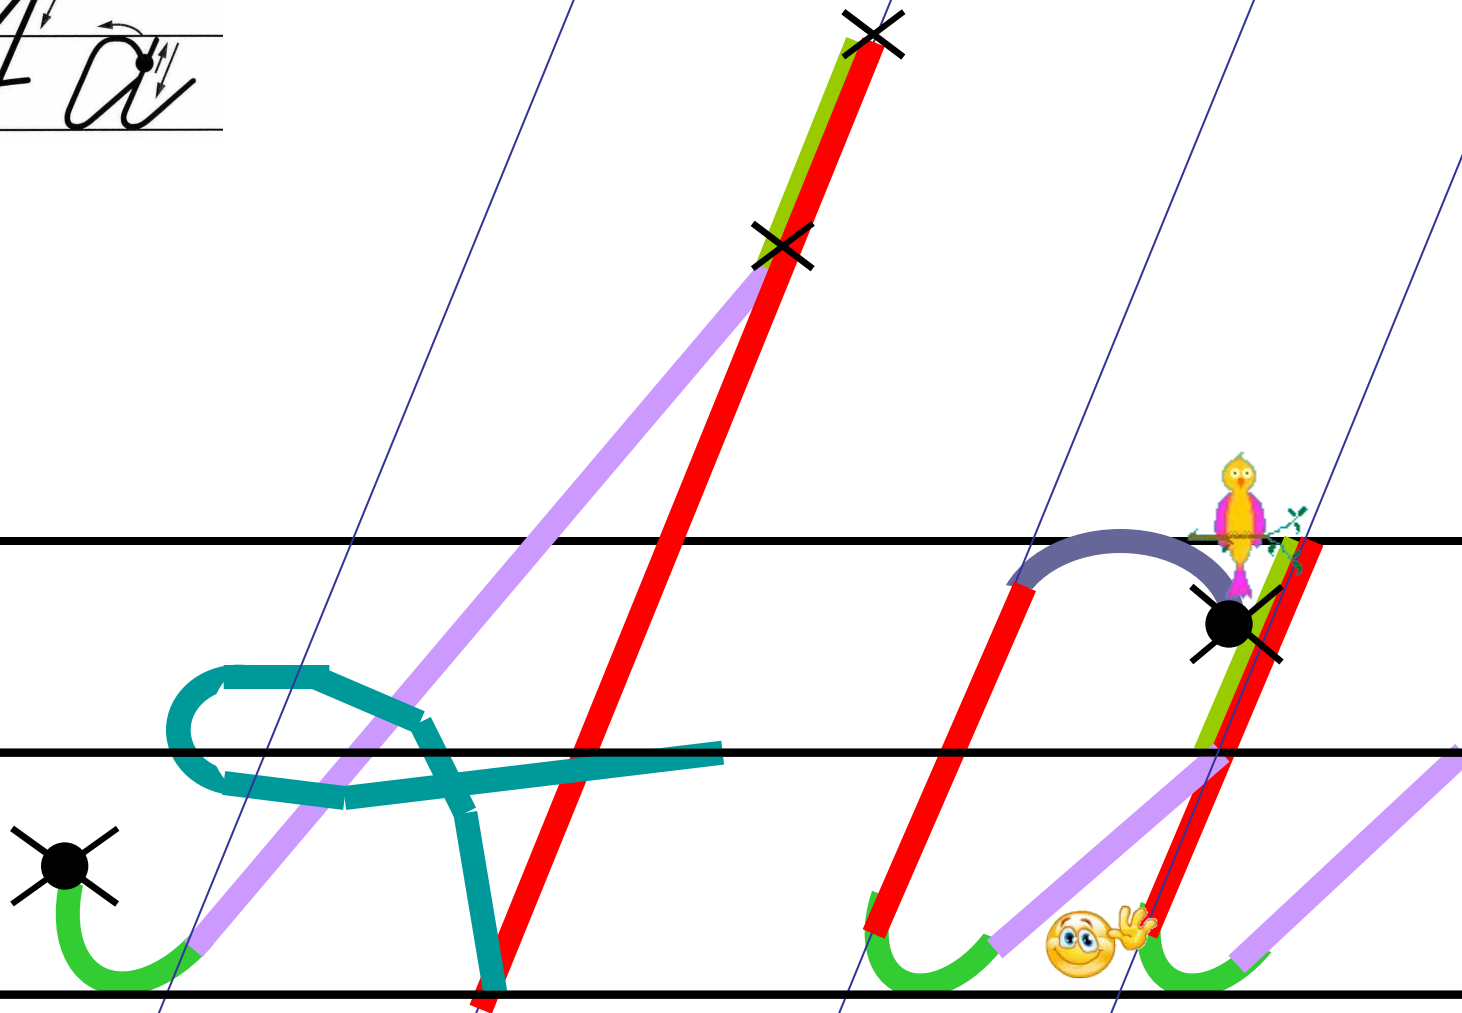

Основные элементы письма.

 Точка начала
письма буквы

 Точка верхней и нижней
трети строки

 Наклонная палочка

 «Секрет»

 Крючковая линия

 «Рыбка»

 «Качалочка»

 «Клюшечка»
Знак

 «Бугорок»

 «меньше», «больше»

 «Гнездышко»

 Шалашик для гномика

Aa

Handwritten cursive letters 'F' and '2' on a four-line staff. The 'F' is formed by a single stroke starting from the top line, curving down to the middle line, and then extending horizontally to the right. The '2' is formed by a single stroke starting from the middle line, curving down to the bottom line, and then curving back up to the middle line.

Handwritten cursive letters 'E' and 'B' on a four-line staff.

Handwritten cursive letters 'M' and 'm' with arrows indicating stroke direction.

И и

Handwritten Cyrillic letters 'А' and 'Б' on a four-line staff. The letter 'А' is on the top two lines, and 'Б' is on the bottom two lines. Arrows indicate the direction of the pen strokes.

N N

Handwritten cursive letters 'H' and 'A' on a set of horizontal lines. The 'H' is on the top two lines, and the 'A' is on the middle two lines. Arrows indicate the direction of the pen strokes.

T t

T T m