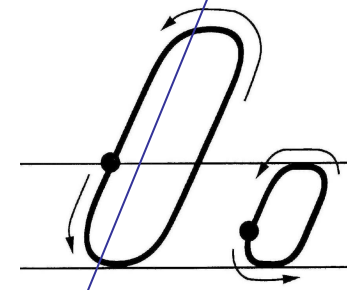

Основные элементы письма.

 Точка начала
письма буквы

 Точка верхней и нижней
трети строки

 Наклонная палочка

 «Секрет»

 Крючковая линия

 «Рыбка»

 «Качалочка»

 «Клюшечка»
Знак

 «Бугорок»

 «меньше», «больше»

 «Гнездышко»

 Шалашик для гномика

Aa

Handwritten cursive letters 'F' and '2' on a four-line staff. The 'F' is formed by a single stroke starting from the top line, curving down to the middle line, and then extending horizontally to the right. The '2' is formed by a single stroke starting from the middle line, curving down to the bottom line, and then curving back up to the middle line.

Handwritten cursive letters 'E' and 'B' on a four-line staff.

Handwritten cursive letters 'M' and 'm' with arrows indicating stroke direction.

И и

Handwritten Cyrillic letters 'А' and 'Б' on a four-line staff. The letter 'А' is on the top two lines, and 'Б' is on the bottom two lines. Arrows indicate the direction of the pen strokes.

N N

Handwritten cursive letters 'H' and 'A' on a set of horizontal lines. The 'H' is on the top two lines, and the 'A' is on the middle two lines. Arrows indicate the direction of the pen strokes.

T t

T T m