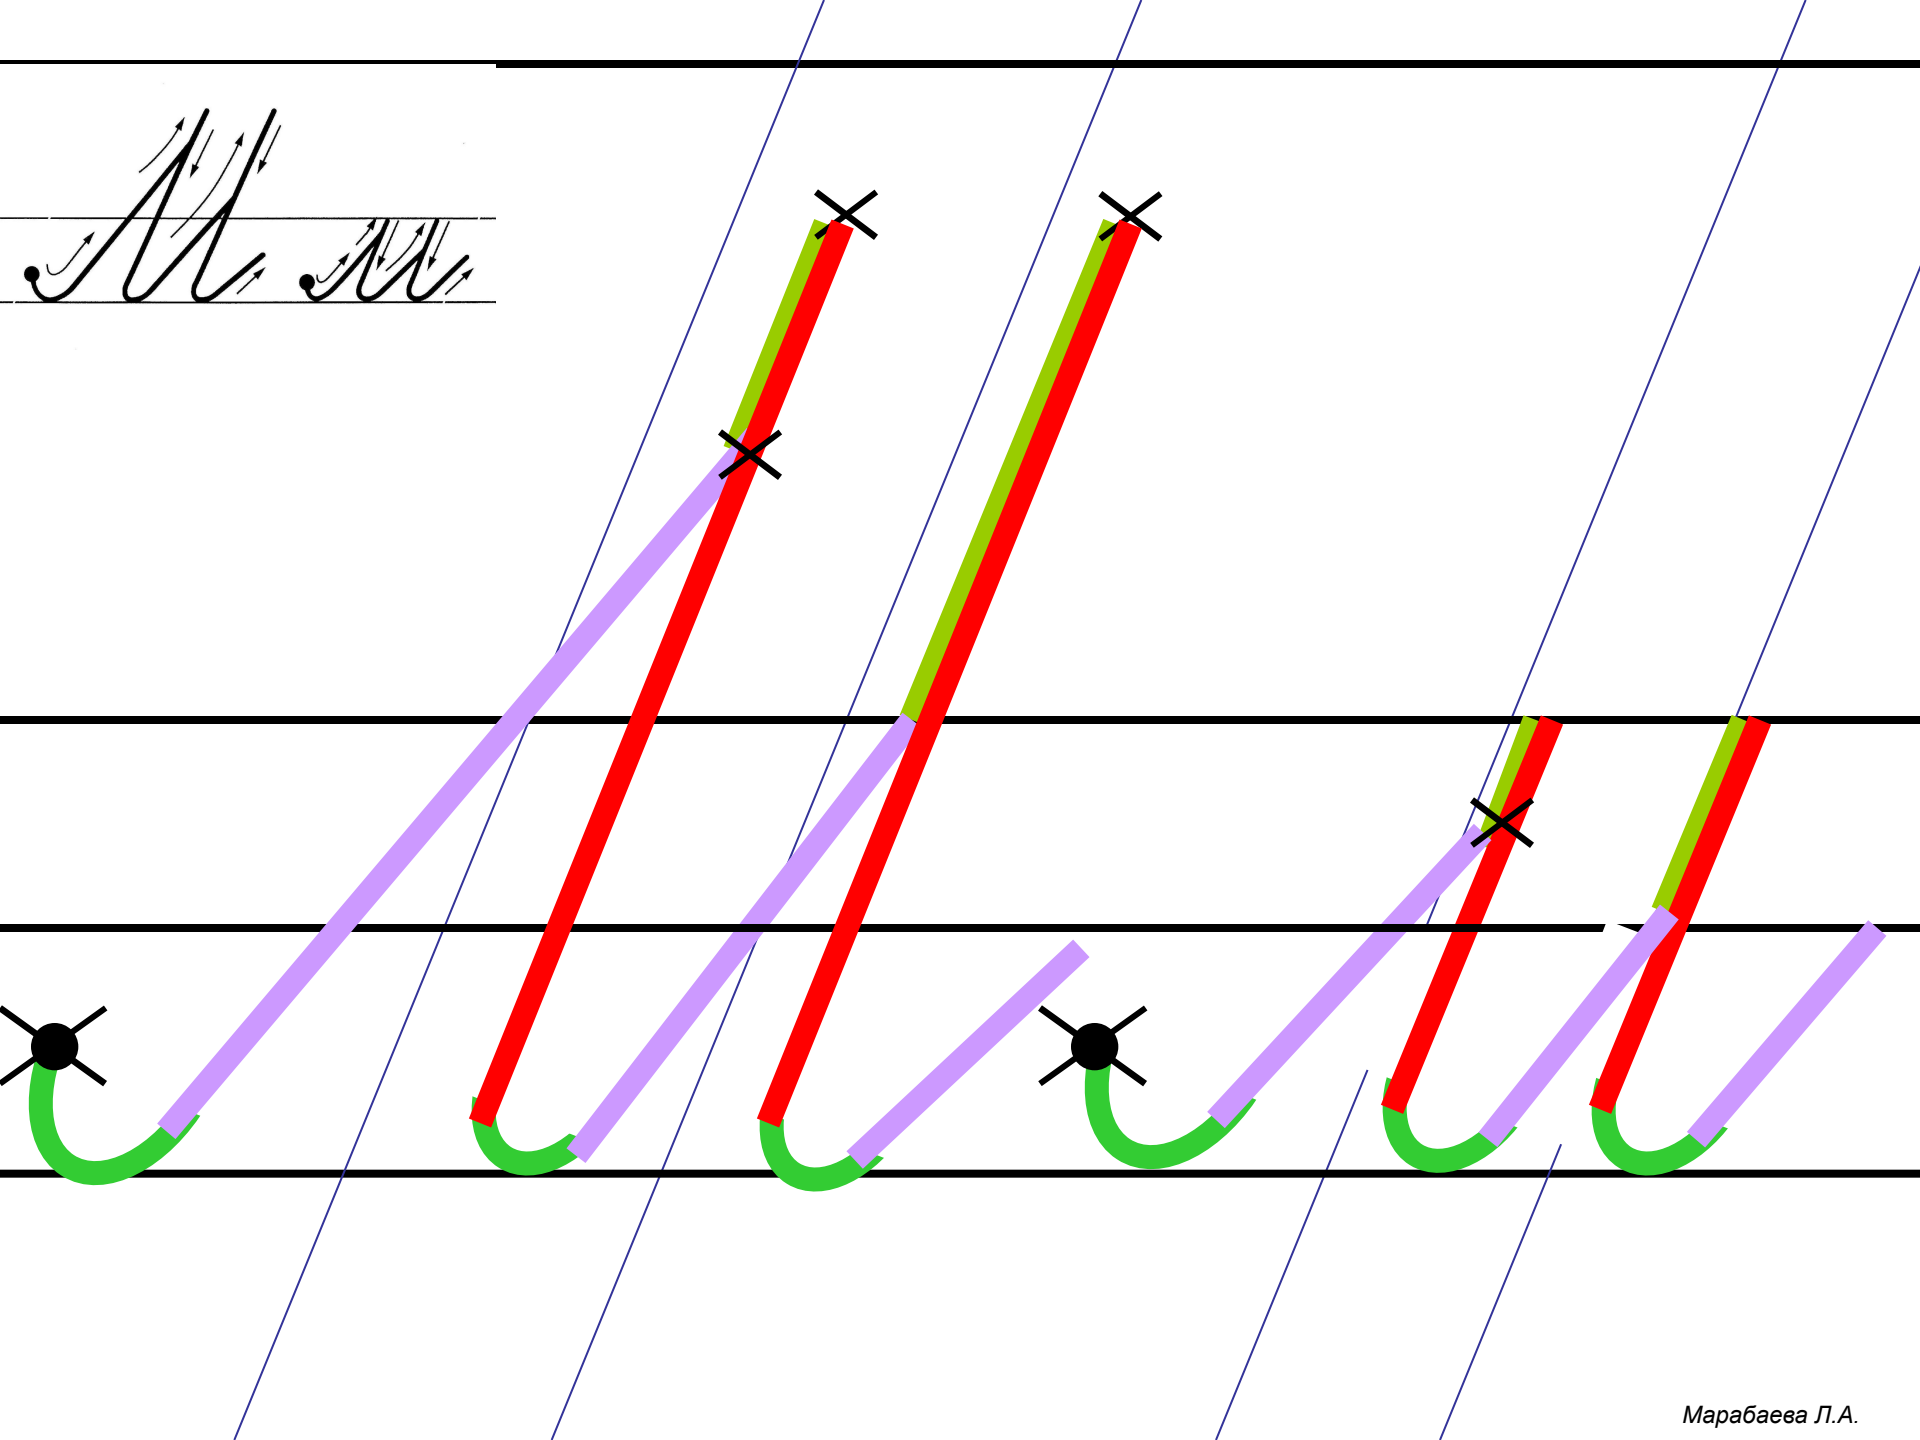

Основные элементы письма.

 Точка начала
письма буквы

 Точка верхней и нижней
трети строки

 Наклонная палочка

 «Секрет»

 Крючковая линия

 «Рыбка»

 «Качалочка»

 «Клюшечка»
Знак

 «Бугорок»

 «меньше», «больше»

 «Гнездышко»

 Шалашик для гномика

Aa

Handwritten cursive letters 'F' and '2' on a four-line staff. The 'F' is formed by a single stroke starting from the top line, curving down to the middle line, and then extending horizontally to the right. The '2' is formed by a single stroke starting from the middle line, curving down to the bottom line, and then curving back up to the middle line.

Handwritten cursive letters 'E' and 'B' on a four-line staff.

Handwritten cursive letters 'M' and 'm' with arrows indicating stroke direction.

И и

Handwritten Cyrillic letters 'А' and 'Б' on a four-line staff. The letter 'А' is on the top two lines, and 'Б' is on the bottom two lines. Arrows indicate the direction of the pen strokes.

N N

Handwritten cursive letters 'H' and 'A' on a set of horizontal lines. The 'H' is on the top two lines, and the 'A' is on the middle two lines. Arrows indicate the direction of the pen strokes.

T t

T T m