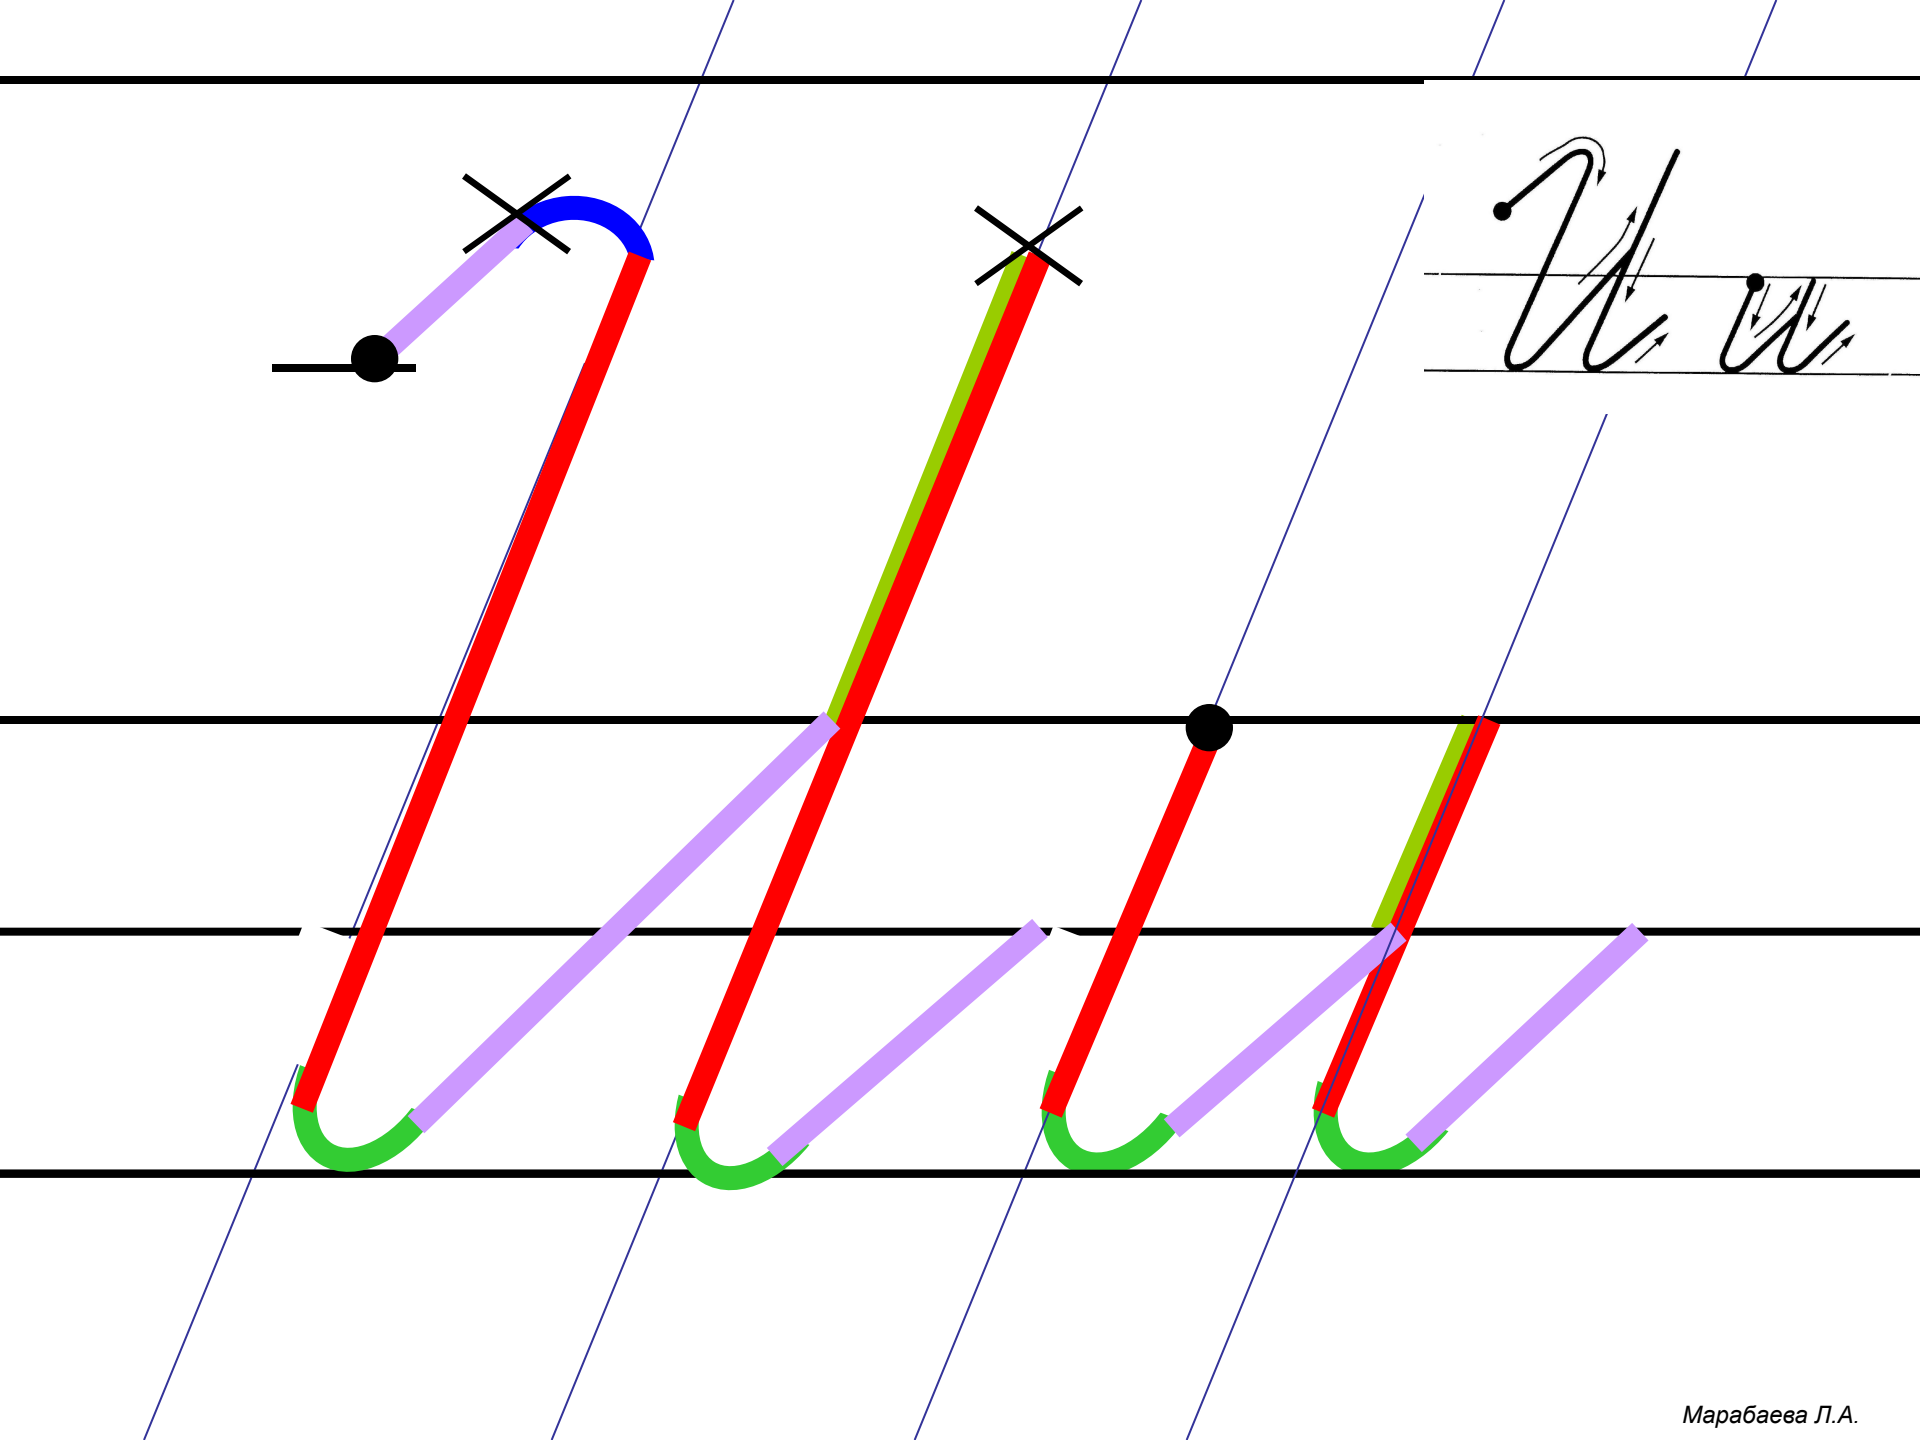

Основные элементы письма.

 Точка начала
письма буквы

 Точка верхней и нижней
трети строки

 Наклонная палочка

 «Секрет»

 Крючковая линия

 «Рыбка»

 «Качалочка»

 «Клюшечка»
Знак

 «Бугорок»

 «меньше», «больше»

 «Гнездышко»

 Шалашик для гномика

Aa

Handwritten cursive letters 'F' and '2' on a four-line staff. The 'F' is formed by a single stroke starting from the top line, curving down to the middle line, and then extending horizontally to the right. The '2' is formed by a single stroke starting from the middle line, curving down to the bottom line, and then curving back up to the middle line.

Handwritten cursive letters 'E' and 'B' on a four-line staff.

Handwritten cursive letters 'M' and 'm' with arrows indicating stroke direction.

И и

Handwritten Cyrillic letters 'А' and 'Б' on a four-line staff. The letter 'А' is on the top two lines, and 'Б' is on the bottom two lines. Arrows indicate the direction of the pen strokes.

N N

Handwritten cursive letters 'H' and 'A' on a set of horizontal lines. The 'H' is on the top two lines, and the 'A' is on the middle two lines. Arrows indicate the direction of the pen strokes.

T t

T T m