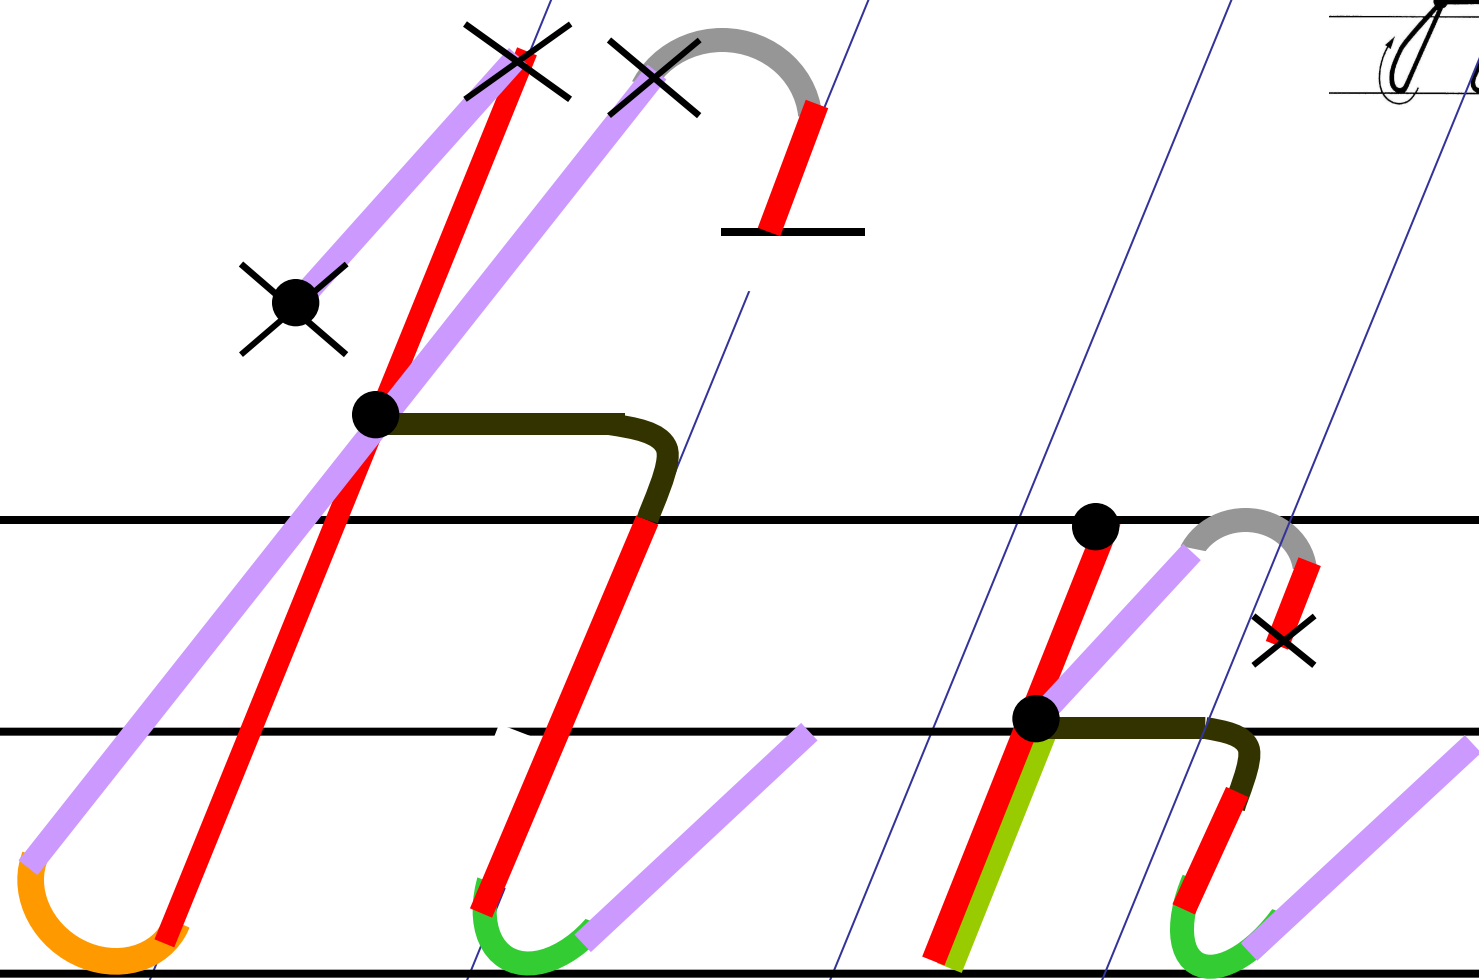

Основные элементы письма.

 Точка начала
письма буквы

 Точка верхней и нижней
трети строки

 Наклонная палочка

 «Секрет»

 Крючковая линия

 «Рыбка»

 «Качалочка»

 «Клюшечка»
Знак

 «Бугорок»

 «меньше», «больше»

 «Гнездышко»

 Шалашик для гномика

Aa

Handwritten cursive letters 'F' and '2' on a four-line staff. The 'F' is formed by a single stroke starting from the top line, curving down to the middle line, and then extending horizontally to the right. The '2' is formed by a single stroke starting from the middle line, curving down to the bottom line, and then curving back up to the middle line.

Handwritten cursive letters 'E' and 'B' on a four-line staff.

Handwritten cursive letters 'M' and 'm' with arrows indicating stroke direction.

И и

Handwritten Cyrillic letters 'А' and 'Б' on a four-line staff. The letter 'А' is on the top two lines, and 'Б' is on the bottom two lines. Arrows indicate the direction of the pen strokes.

N N

Handwritten cursive letters 'H' and 'A' on a set of horizontal lines. The 'H' is on the top two lines, and the 'A' is on the middle two lines. Arrows indicate the direction of the pen strokes.

T t

T T m