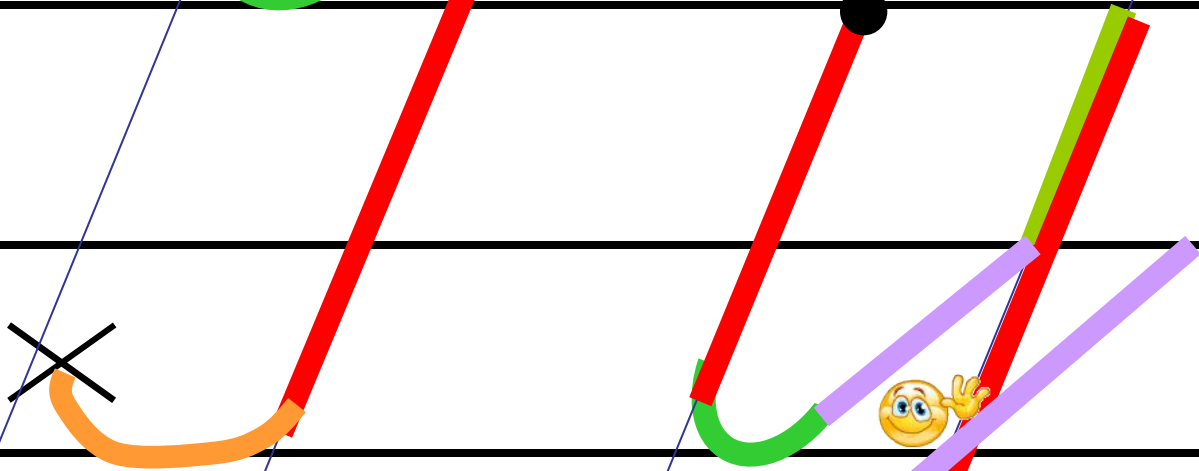

Handwritten cursive letters 'y' and 'Y' with arrows indicating stroke direction.