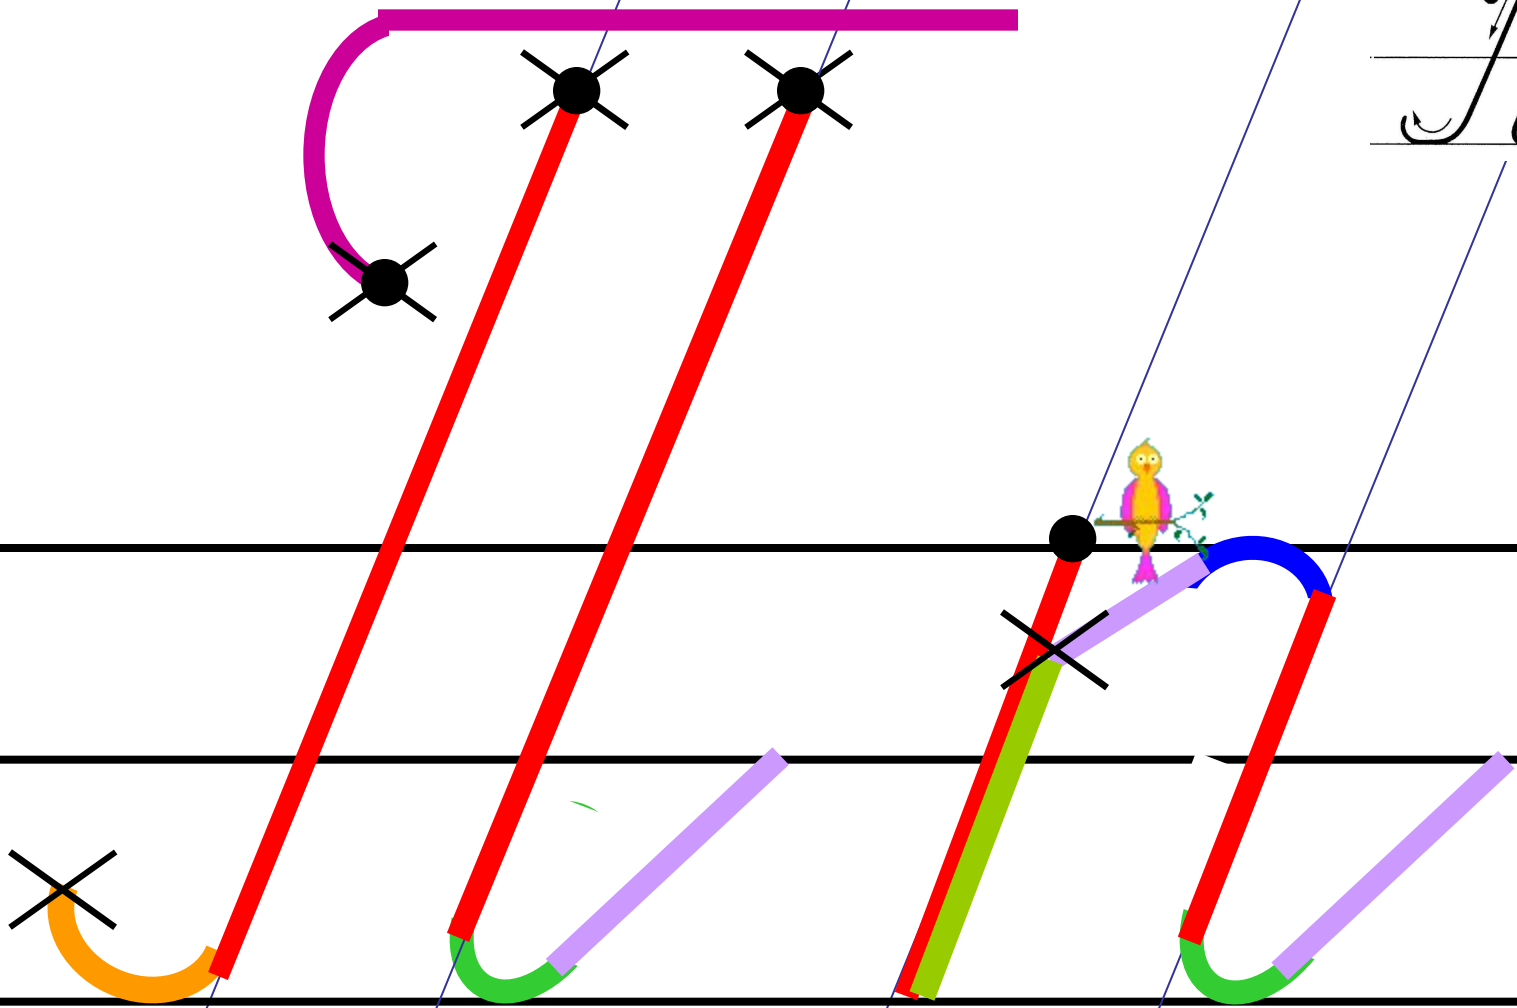

Основные элементы письма.

 Точка начала
письма буквы

 Точка верхней и нижней
трети строки

 Наклонная палочка

 «Секрет»

 Крючковая линия

 «Рыбка»

 «Качалочка»

 «Клюшечка»
Знак

 «Бугорок»

 «меньше», «больше»

 «Гнездышко»

 Шалашик для гномика

Aa

Handwritten cursive letters 'F' and '2' on a four-line staff. The 'F' is formed by a single stroke starting from the top line, curving down to the middle line, and then extending horizontally to the right. The '2' is formed by a single stroke starting from the middle line, curving down to the bottom line, and then curving back up to the middle line.

Handwritten cursive letters 'E' and 'B' on a four-line staff.

Handwritten cursive letters 'M' and 'm' with arrows indicating stroke direction.

И и

Handwritten Cyrillic letters 'А' and 'Б' on a four-line staff. The letter 'А' is on the top two lines, and 'Б' is on the bottom two lines. Arrows indicate the direction of the pen strokes.

N N

Handwritten cursive letters 'H' and 'A' on a set of horizontal lines. The 'H' is on the top two lines, and the 'A' is on the middle two lines. Arrows indicate the direction of the pen strokes.

T t

T T m