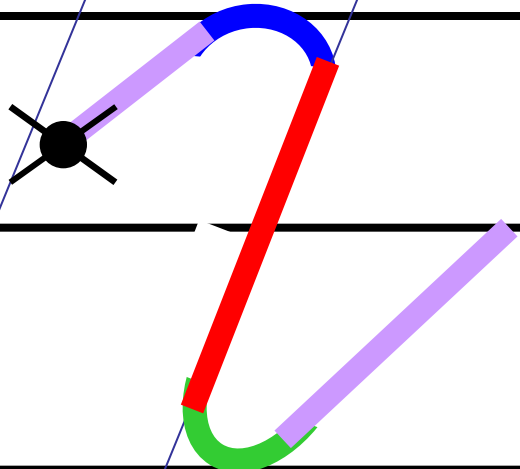

Основные элементы письма.

 Точка начала
письма буквы

 Точка верхней и нижней
трети строки

 Наклонная палочка

 «Секрет»

 Крючковая линия

 «Рыбка»

 «Качалочка»

 «Клюшечка»
Знак

 «Бугорок»

 «меньше», «больше»

 «Гнездышко»

 Шалашик для гномика

Aa

Handwritten cursive letters 'F' and '2' on a four-line staff. The 'F' is formed by a single stroke starting from the top line, curving down to the middle line, and then extending horizontally to the right. The '2' is formed by a single stroke starting from the middle line, curving down to the bottom line, and then curving back up to the middle line.

Handwritten cursive letters 'E' and 'B' on a four-line staff.

Handwritten cursive letters 'M' and 'm' with arrows indicating stroke direction.

И и

Handwritten Cyrillic letters 'А' and 'Б' on a four-line staff. The letter 'А' is on the top two lines, and 'Б' is on the bottom two lines. Arrows indicate the direction of the pen strokes.

N N

Handwritten cursive letters 'H' and 'A' on a set of horizontal lines. The 'H' is on the top two lines, and the 'A' is on the middle two lines. Arrows indicate the direction of the pen strokes.

T t

T T m