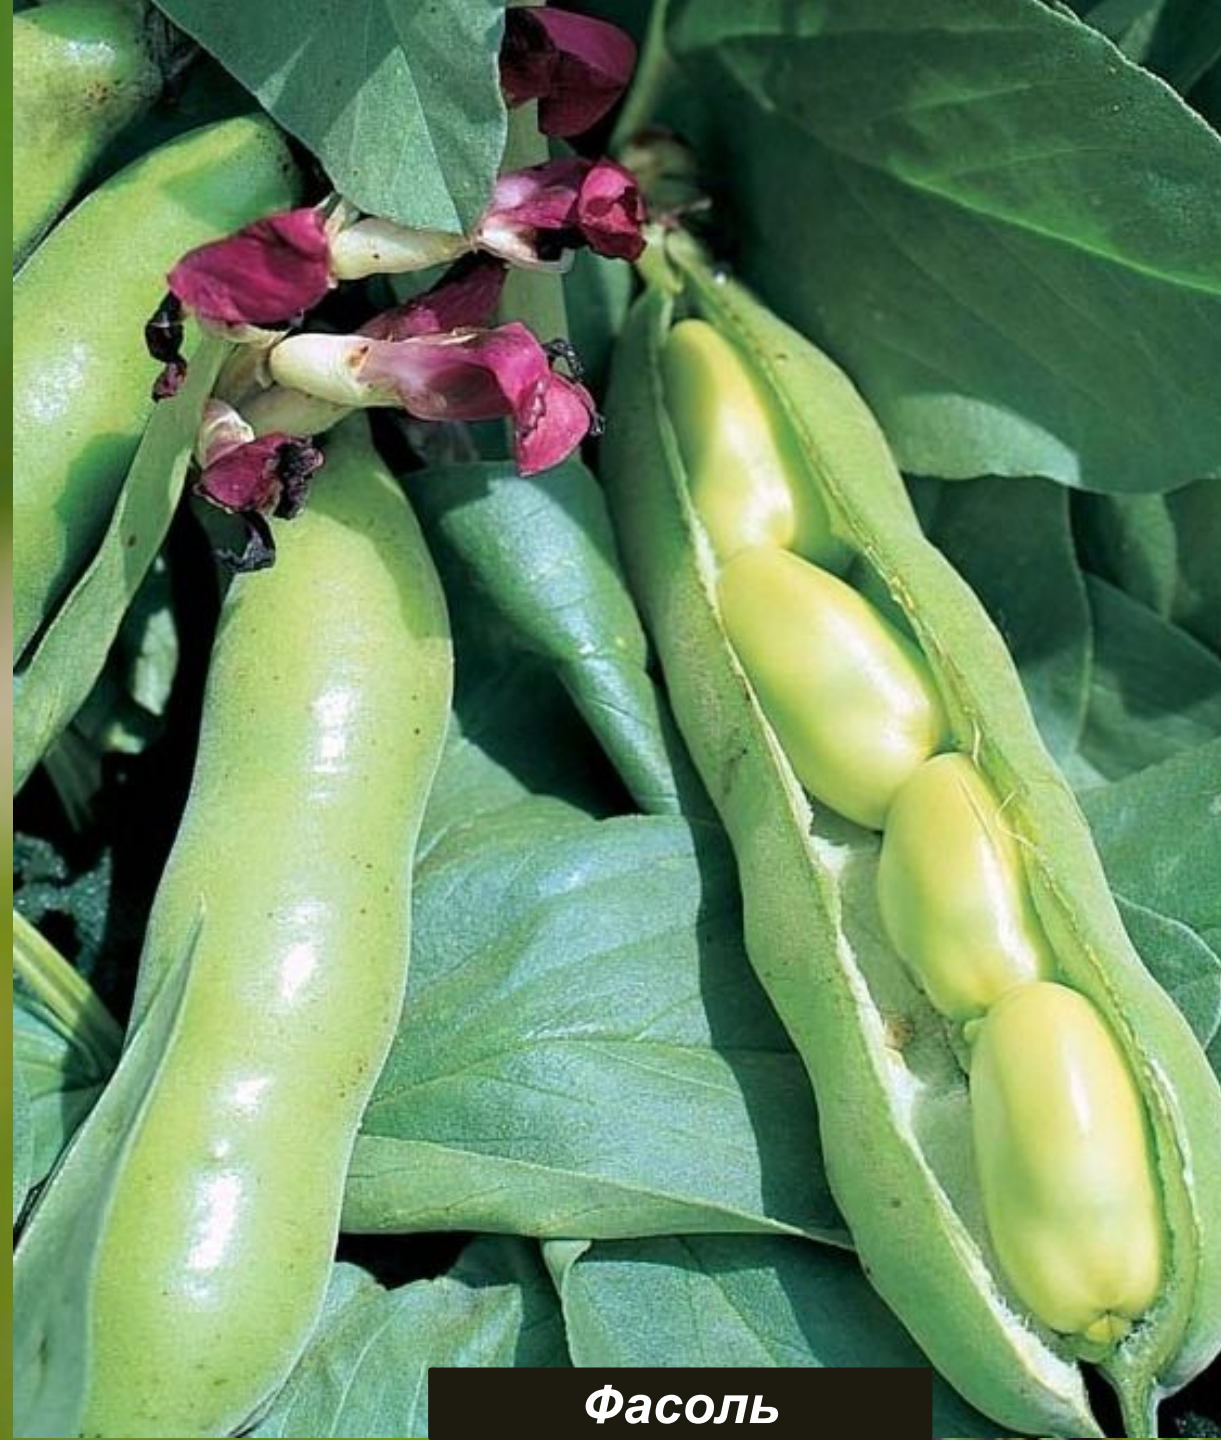

**Семейство Бобовые
(Мотыльковые)**

Ч(5) Л1+2+(2) Т(9)+1 П1

Горох посевной

Фасоль

Бобы

Соя

Арахис

Клевер

Люпин

Донник

Люцерна

Чина

Мышиный горошек

Карагана

Робиния

The background of the slide is a close-up photograph of pea plants. It features several bright red and purple flowers, some in full bloom and others as buds. Green pea pods are also visible, some attached to the stems. The overall scene is set against a soft, out-of-focus green background, suggesting a healthy pea field.